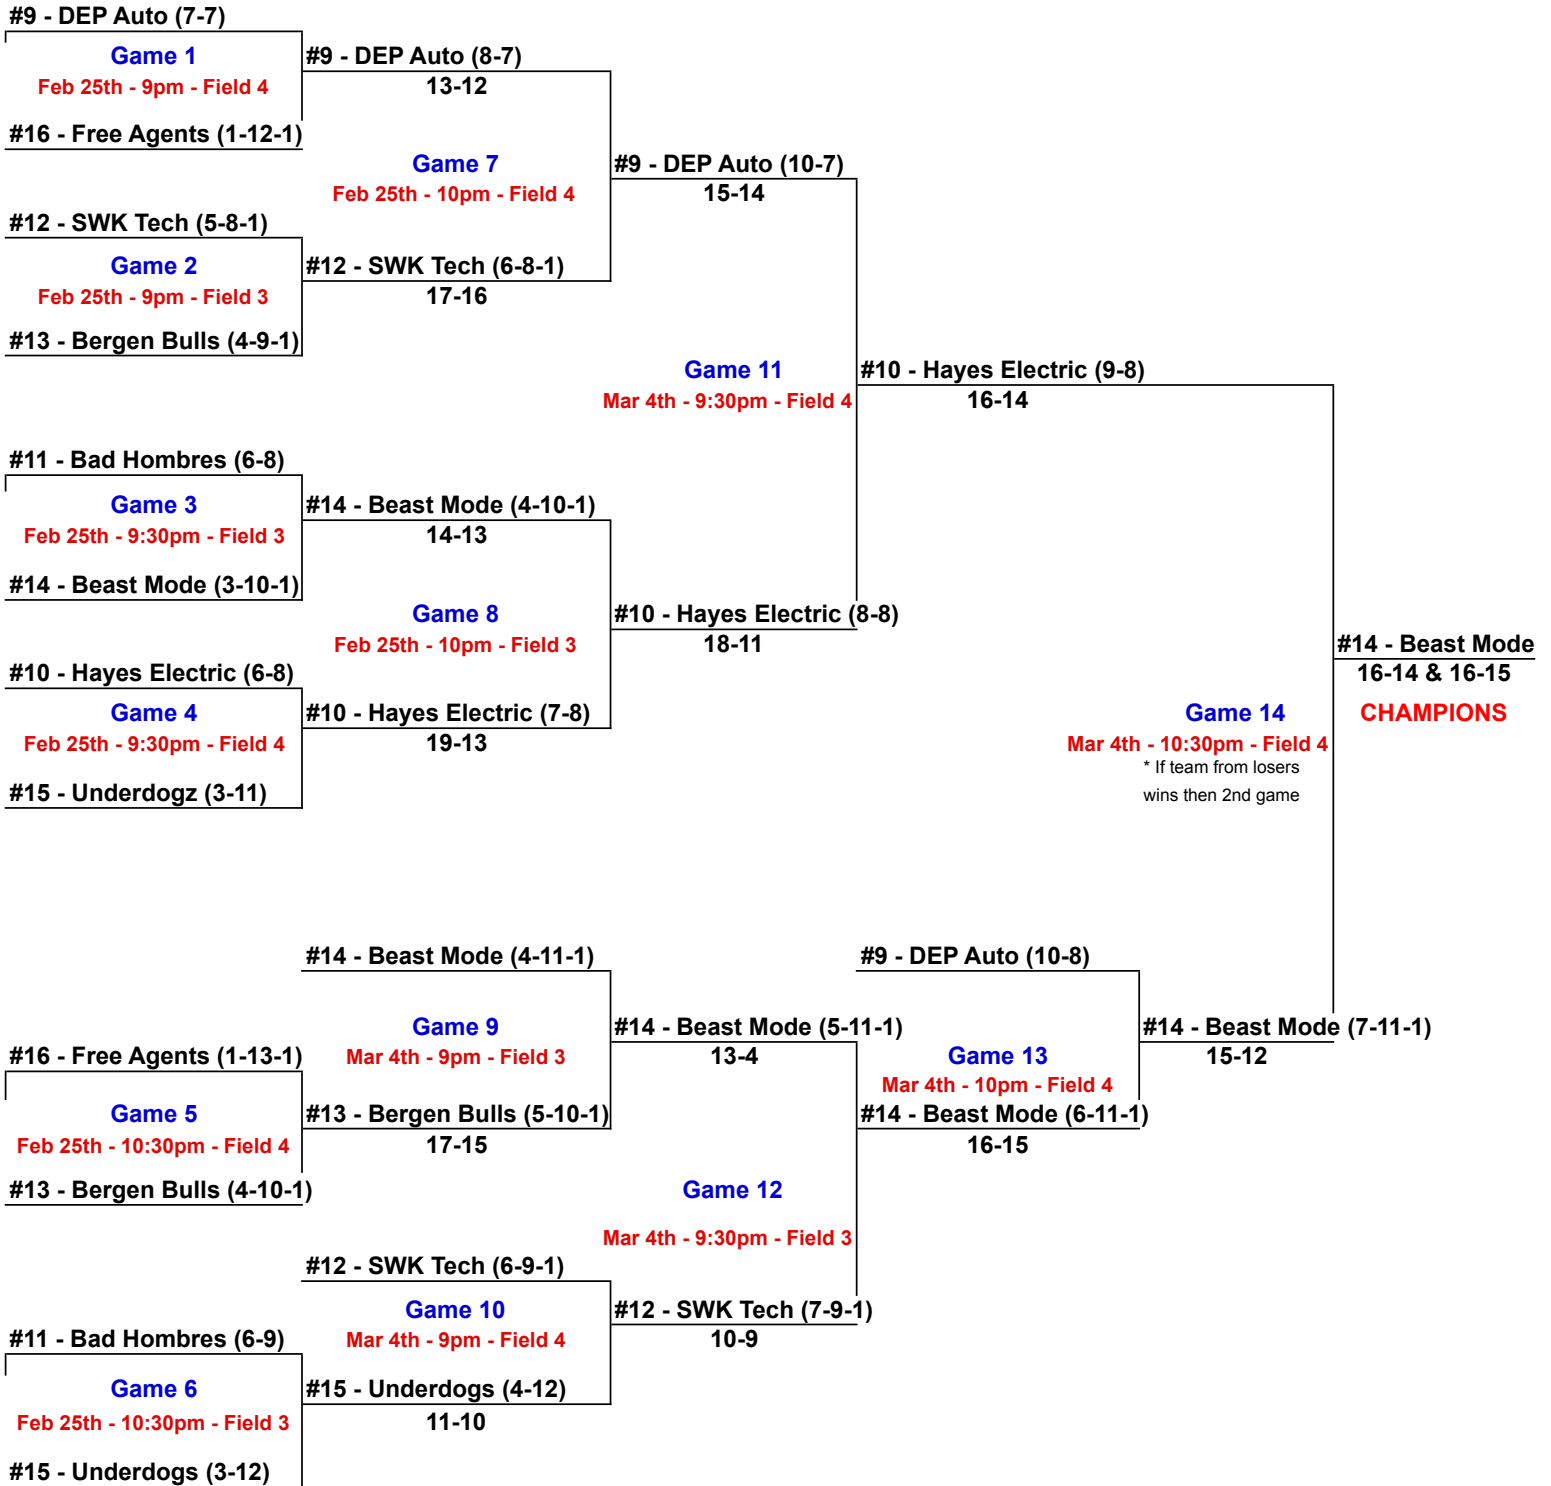

# 2018 Double AA Sports - "B" Bracket - Winter League

(9-11-1)