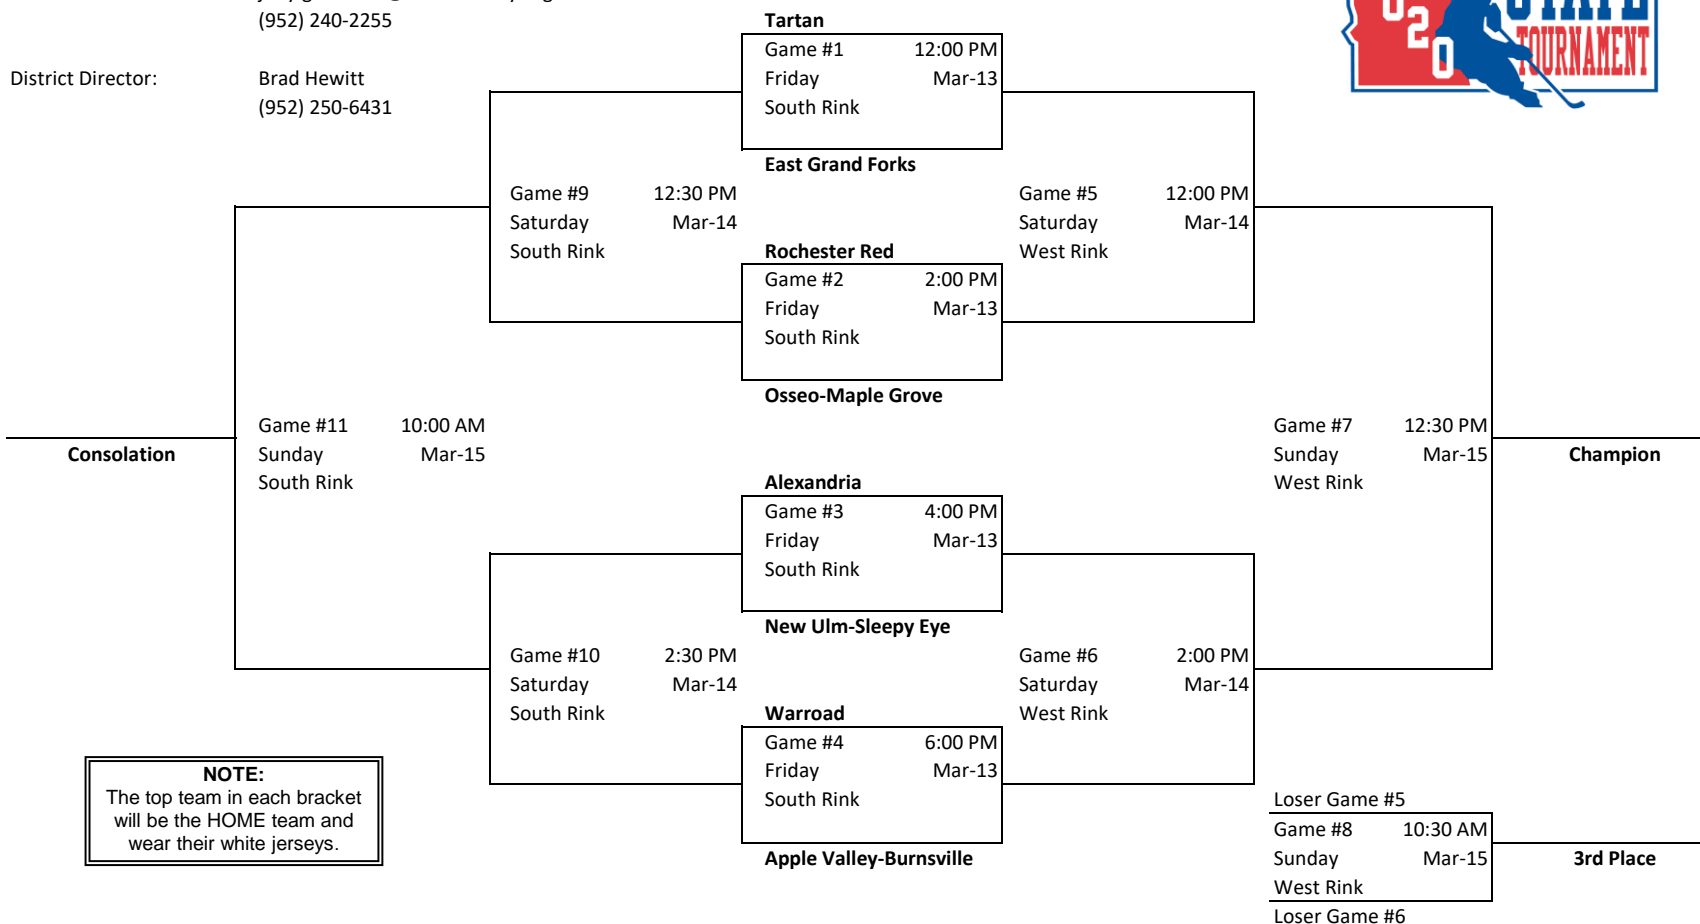

# 2020 Minnesota Hockey Bantam A State Tournament

March 13-15, 2020

Braemar Ice Arena - 7501 Ikola Way, Edina, MN, 55439

Arena Phone: (952) 833-9500

Tournament Director: Judy Goodman  
judy.goodman@edinahockey.org  
(952) 240-2255

District Director: Brad Hewitt  
(952) 250-6431

**NOTE:**  
The top team in each bracket will be the HOME team and wear their white jerseys.

SPECIAL THANKS TO MINNESOTA HOCKEY PARTNERS: