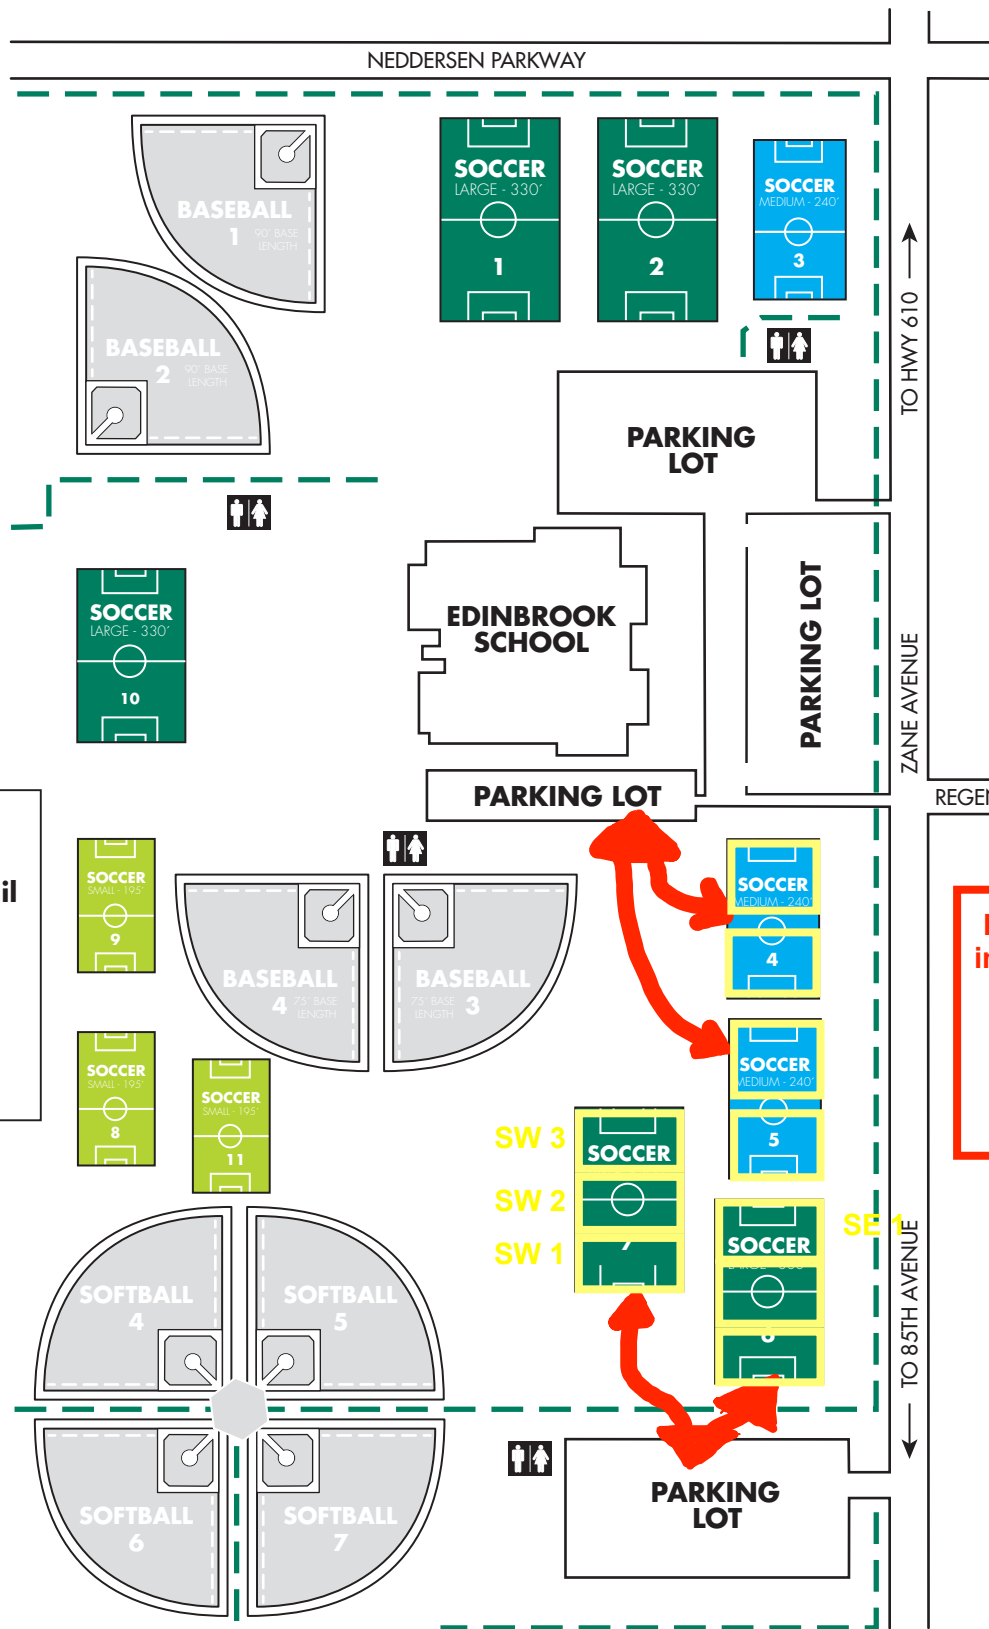

ZANE SPORTS PARK

↑
1/2 MILE
TO 610

LEGEND

- Toilet
- Trail
- U6-U7 Fields
- U8-U11 Fields
- U12-U18 Fields

Park at the lots indicated for the field you are training on to reduce flow of people.