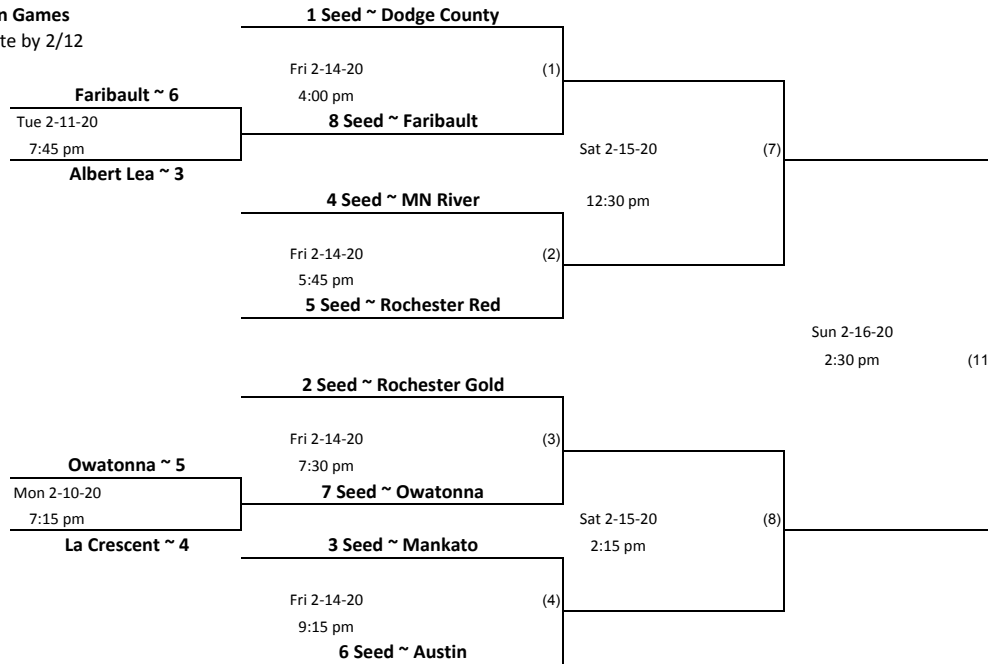

Minnesota Hockey District 9 Bantam B League Play-offs

Games played in Kasson at the 4 Seasons Ice Arena

The Highest Seed in Each Game is the Home Team (if same seed number, West seed will be the home team)

Play-in Games
Complete by 2/12

Bantam B
District Tournament
Location: Dodge County Arena
Director: Amy Roethler
amy-iaj@msn.com
507-251-9619

Playback Bracket