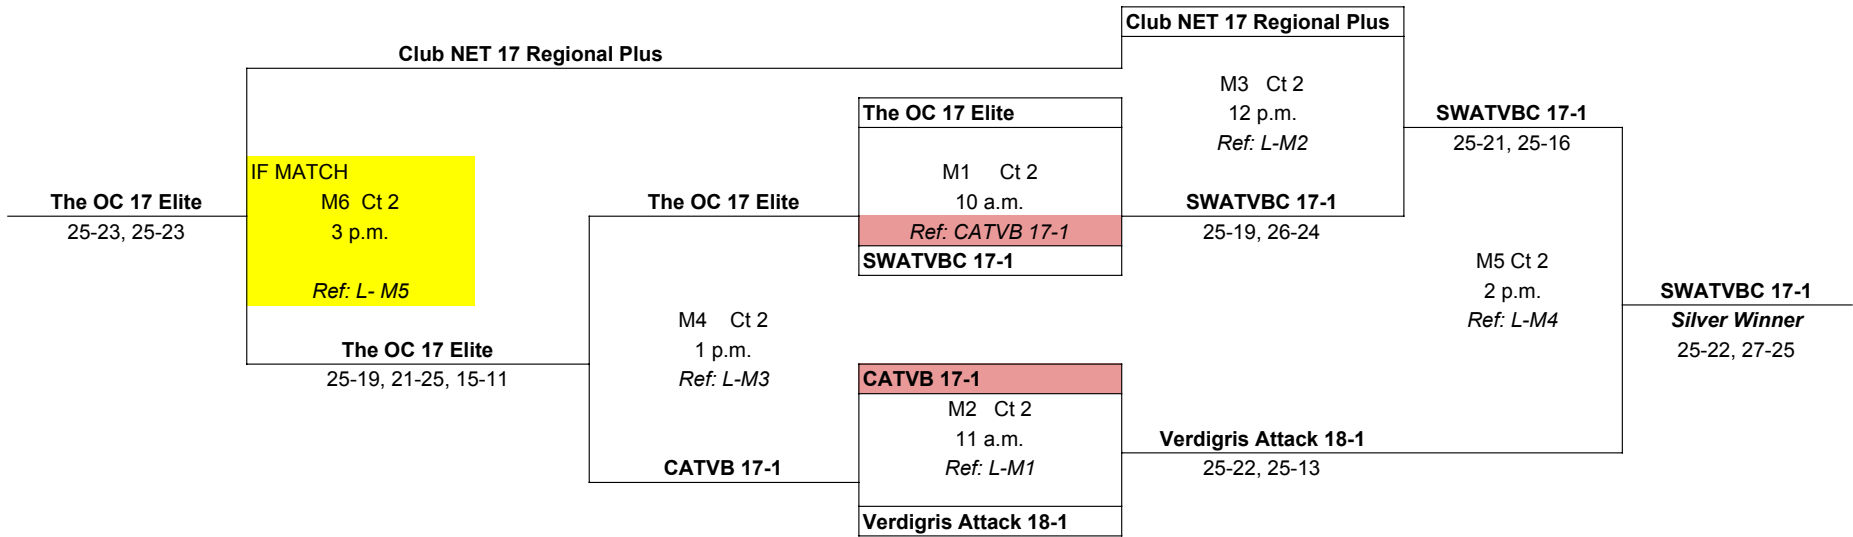

17/18 GOLD BRACKET - COURT 7 & 10 at Titan - 8 A.M. START

6 Teams

IF MATCH: MATCH IS ONLY PLAYED IF 1st POOL A OR 1st POOL B LOSES

Losing team typically Refs next match

Means Ref match before yours

**17/18 SILVER BRACKET - COURT 2 AT Titan - 10 A.M. START
5 TEAMS**

IF MATCH: MATCH IS ONLY PLAYED IF 3rd POOL A LOSES

Losing team typically Refs next match

Means Ref match before yours