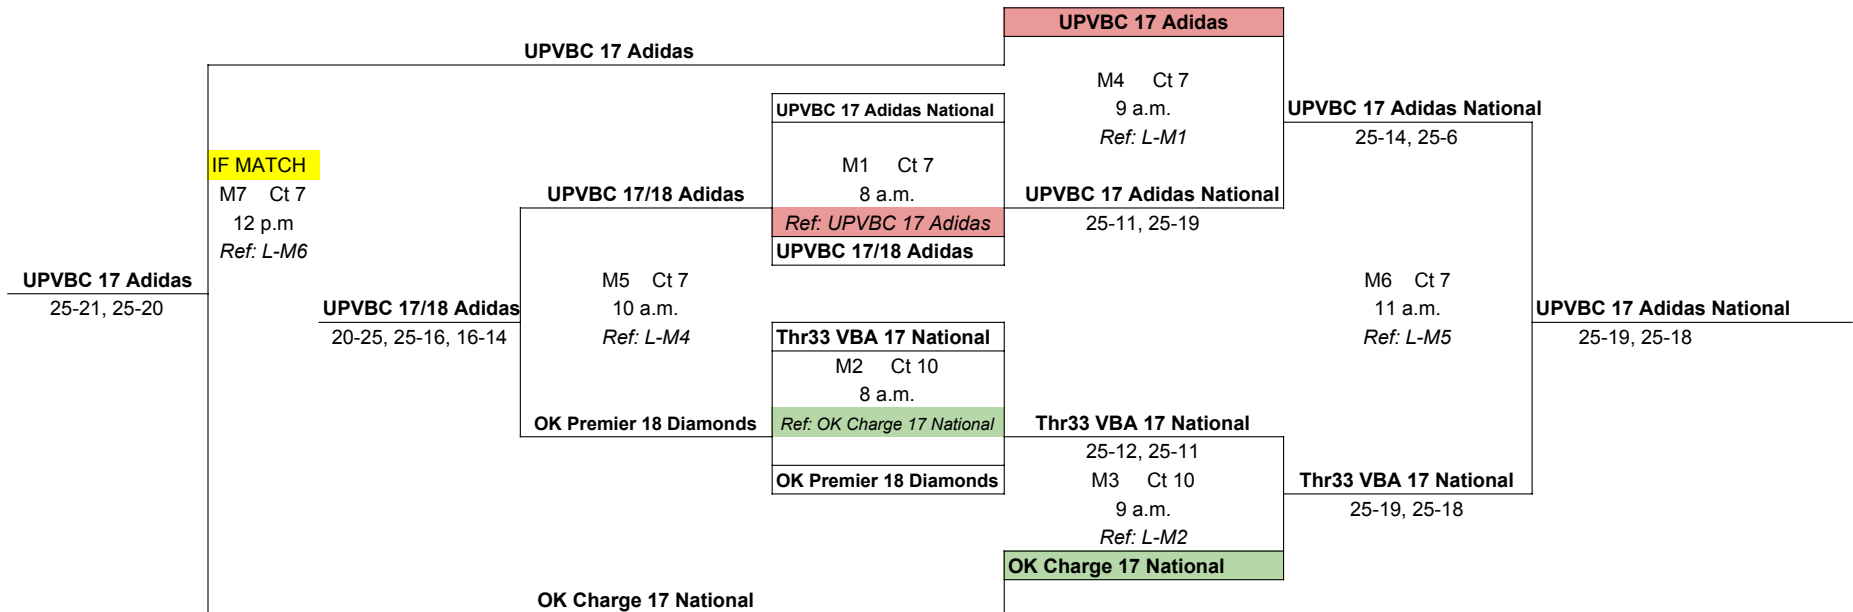

17/18 GOLD BRACKET - COURT 7 & 10 at Titan - 8 A.M. START

6 Teams

IF MATCH: MATCH IS ONLY PLAYED IF 1st POOL A OR 1st POOL B LOSES

Losing team typically Refs next match

Means Ref match before yours

**17/18 SILVER BRACKET - COURT 2 AT Titan - 10 A.M. START
5 TEAMS**

IF MATCH: MATCH IS ONLY PLAYED IF 3rd POOL A LOSES

Losing team typically Refs next match

Means Ref match before yours