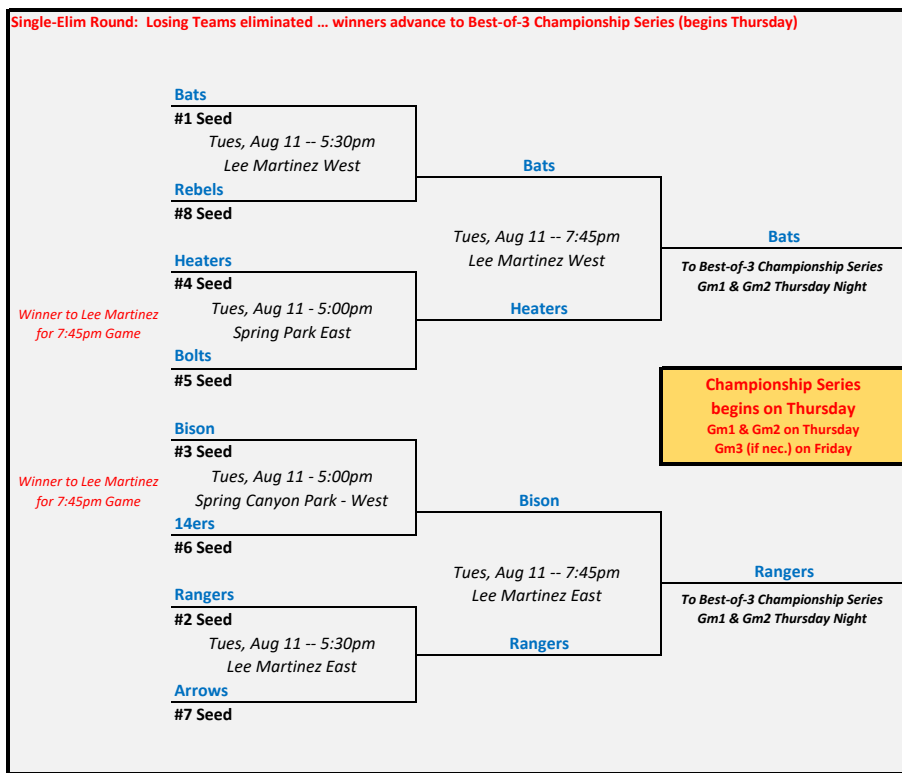

## 10u Intermediate Playoffs: Championship Bracket

August 11/13/14, 2020

### Playoff Rules

Better Seed is Home Team in Single-Elim  
 Same Rules as League Play except as noted below  
 Two 4-team single-elimination brackets  
 Single-elim winners play a Best-of-3 Championship Series

### Championship Bracket: Top 8 Seeds

**Rules**  
 "Single-Elim" Games  
 > Same as league rules, including run rules & time limit  
 > Note new pitching rules  
  
 Championship Series  
 > Same as league rules, including run rules & time limit  
 > Note new pitching rules

**Best-of-3 Championship Series**  
Better Seed is Home Team for Games 1 & 3

Gm 1	Th, Aug 13	Twin Silo West	5:30pm
Gm 2	Th, Aug 13	Twin Silo West	7:45pm
Gm 3 (if nec)	Fri, Aug 14	Spring Park West	5:15pm