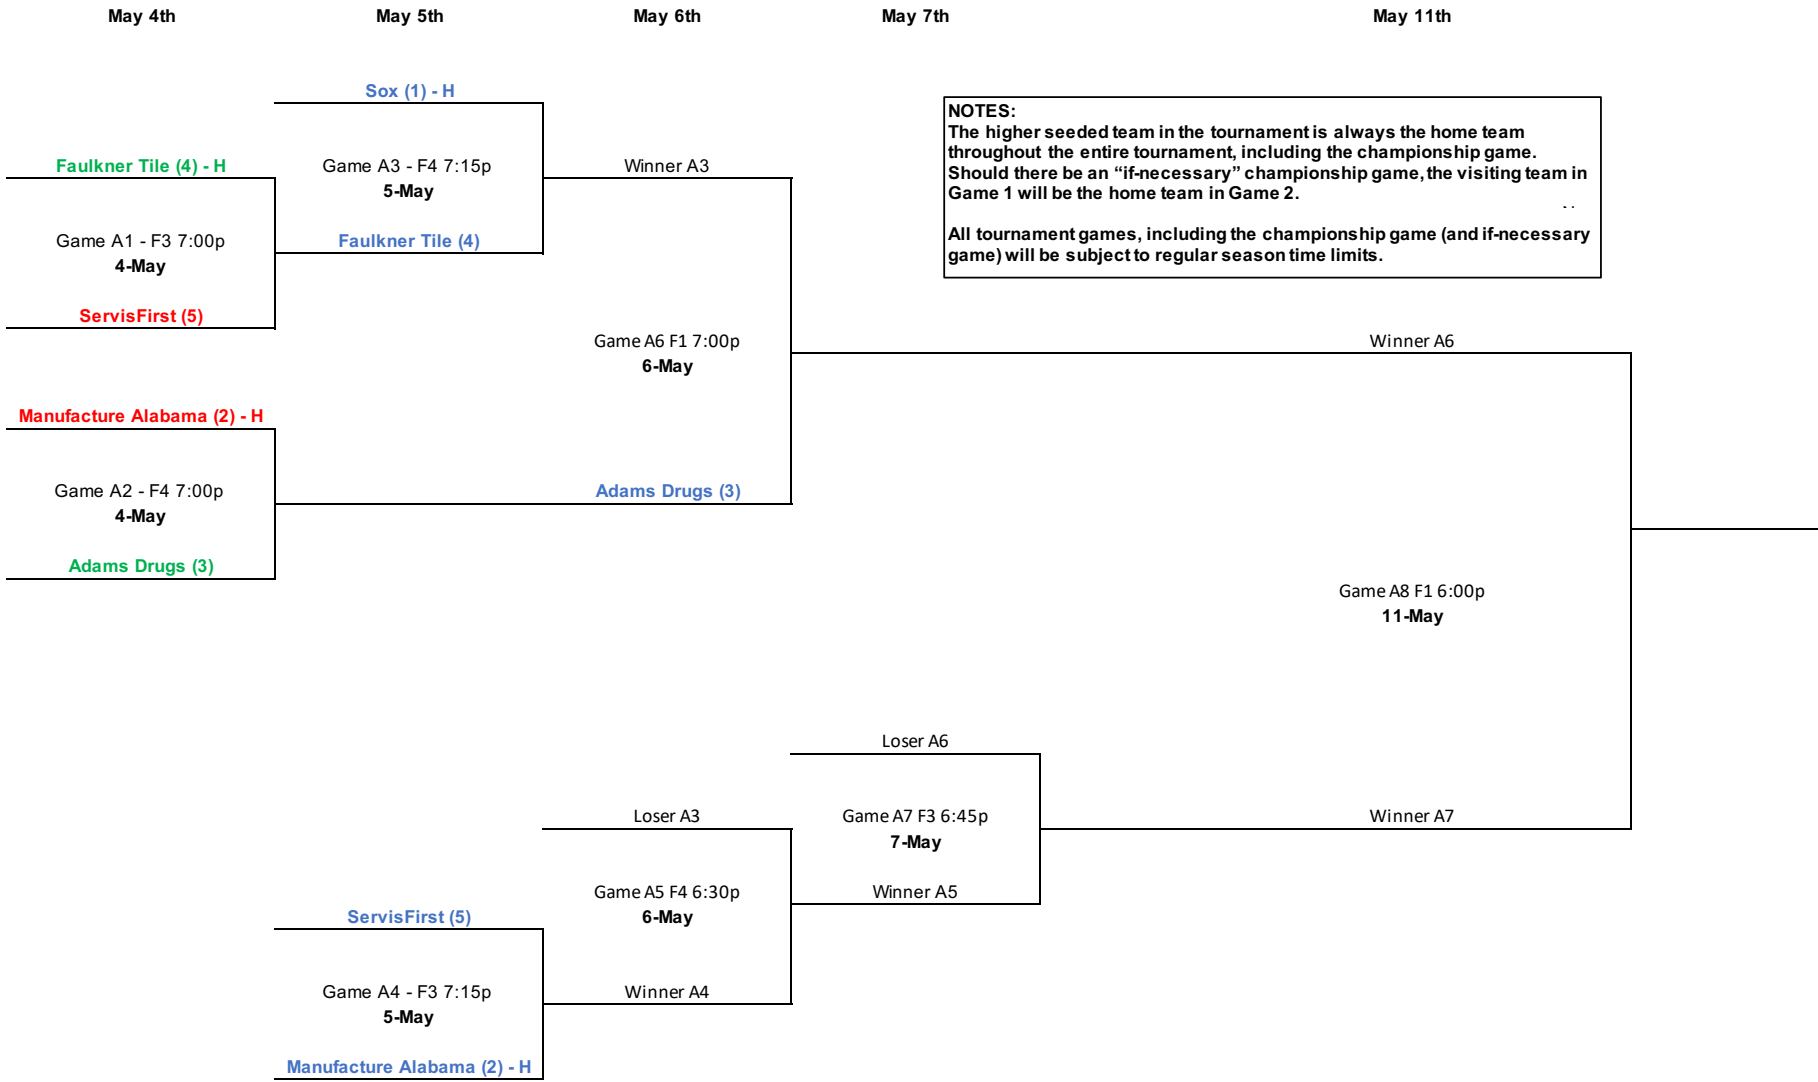

2026 Southeastern O-Zone Tournament

As of 5.4.26

NOTES:
 The higher seeded team in the tournament is always the home team throughout the entire tournament, including the championship game. Should there be an "if-necessary" championship game, the visiting team in Game 1 will be the home team in Game 2.

...

All tournament games, including the championship game (and if-necessary game) will be subject to regular season time limits.