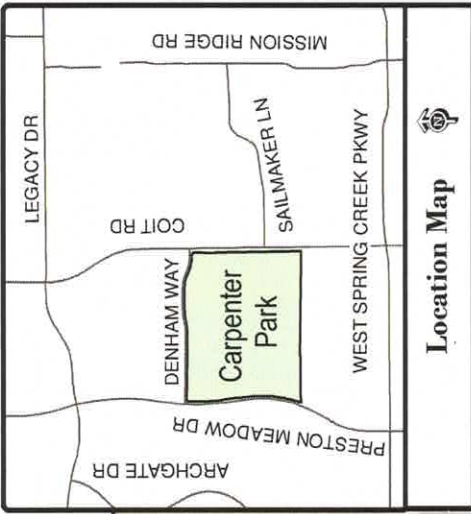

# 2020 Plano Labor Day Invitational XXXX

## Carpenter Park

6701 Coit Rd, Plano, TX 75024

0 200 400 Feet

Location Map

*(player and parents)  
Home team is on East of North Sideline depending on the field  
Away team is on the other side*

T:\naB 8/31/2020 L:\worduser\Athletes\Fall 2020\CarpenterParkLaborDayClassicsXXXX.mxd

Note: This map is for abstract purposes only. Map is void after Dec. 12, 2020  
Field use by schedule or reservation only

Parking is limited... Please car pool.  
Thank you for not parking on streets and respecting neighborhood integrity.