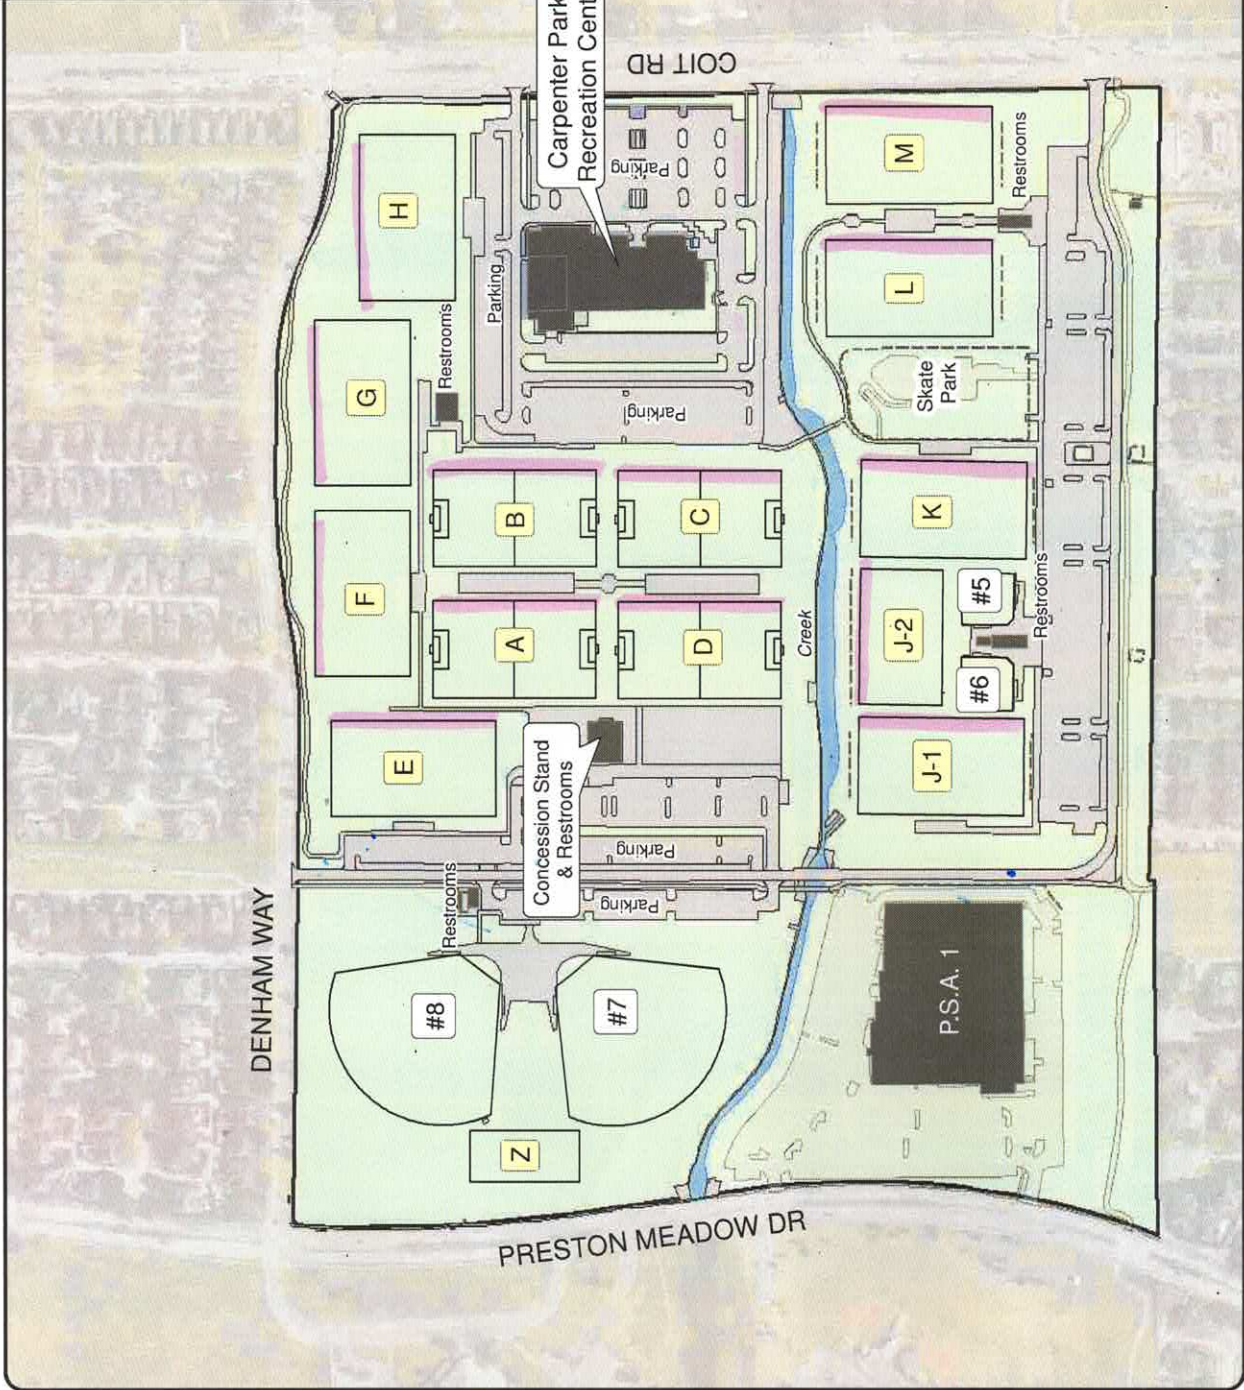

## Carpenter Park

6701 Coit Rd, Plano, TX 75024

0 200 400 Feet

Location Map

*(player and parents)  
Home team is on East of North Sideline depending on the field  
Away team is on the other side*

T:\naB 8/31/2020 L:\worduser\Athletes\Fall 2020\CarpenterParkLaborDayClassicsXXXX.mxd

Note: This map is for abstract purposes only. Map is void after Dec. 12, 2020  
Field use by schedule or reservation only

Parking is limited... Please car pool.  
Thank you for not parking on streets and respecting neighborhood integrity.