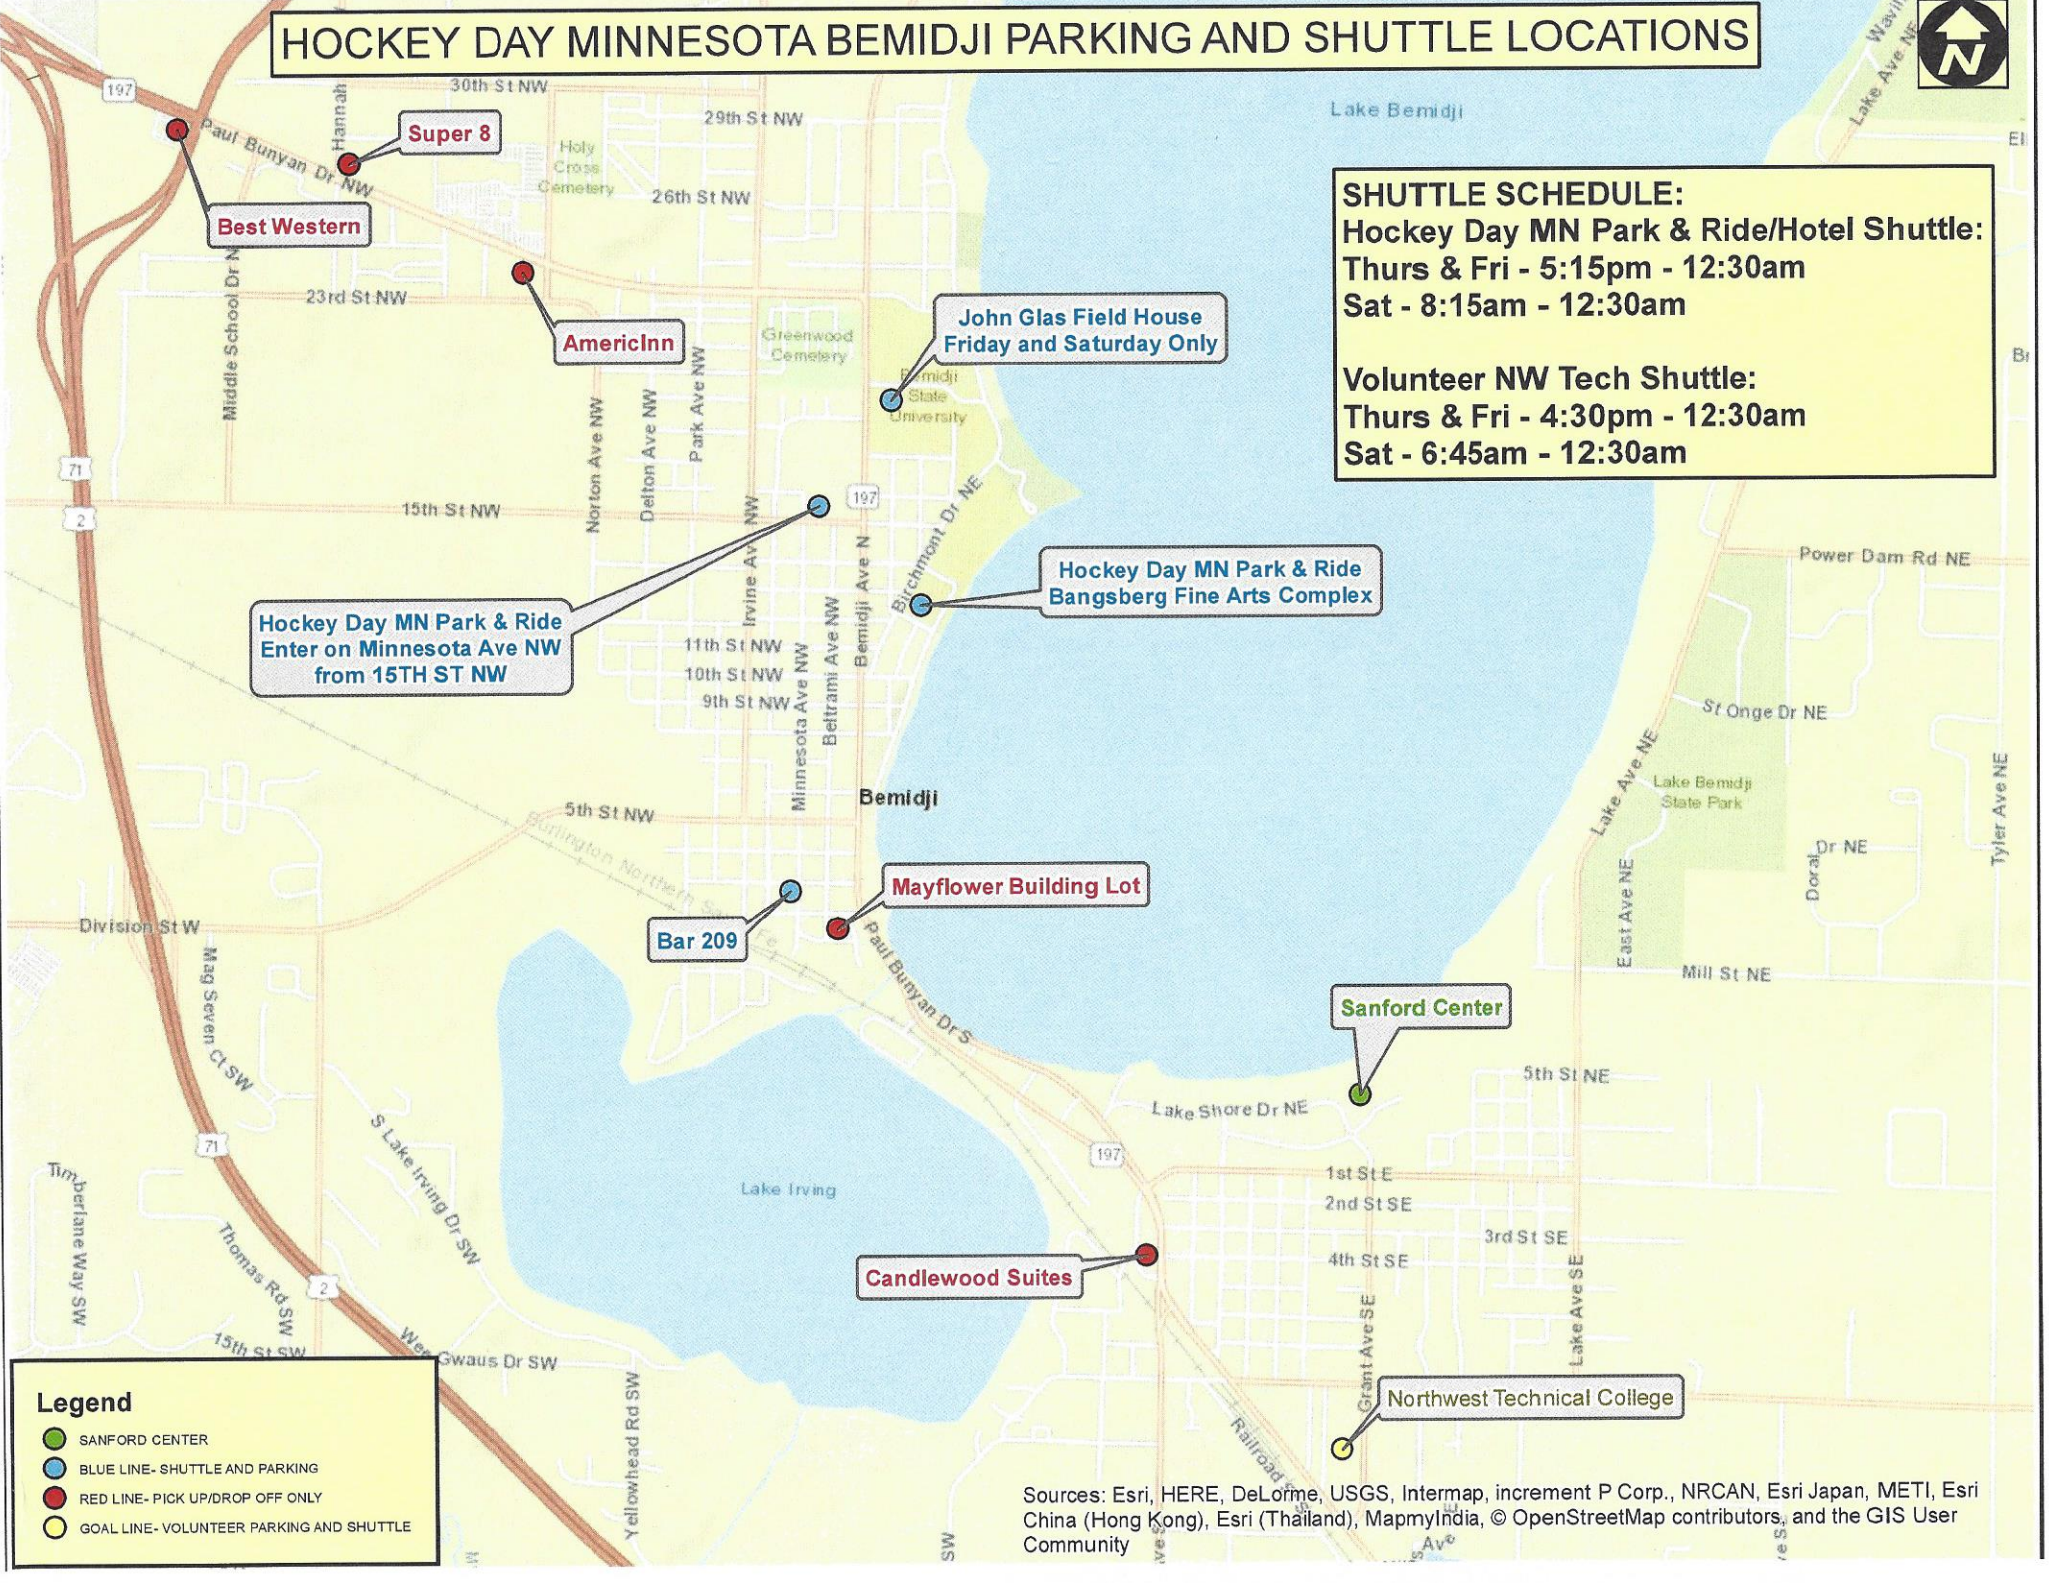

# HOCKEY DAY MINNESOTA BEMIDJI PARKING AND SHUTTLE LOCATIONS

**SHUTTLE SCHEDULE:**  
**Hockey Day MN Park & Ride/Hotel Shuttle:**  
 Thurs & Fri - 5:15pm - 12:30am  
 Sat - 8:15am - 12:30am  
**Volunteer NW Tech Shuttle:**  
 Thurs & Fri - 4:30pm - 12:30am  
 Sat - 6:45am - 12:30am

**Super 8**  
**Best Western**

**AmericInn**

**John Glas Field House**  
 Friday and Saturday Only

**Hockey Day MN Park & Ride**  
 Enter on Minnesota Ave NW  
 from 15TH ST NW

**Hockey Day MN Park & Ride**  
 Bangsberg Fine Arts Complex

**Mayflower Building Lot**

**Bar 209**

**Sanford Center**

**Candlewood Suites**

**Northwest Technical College**

**Legend**

- SANFORD CENTER
- BLUE LINE- SHUTTLE AND PARKING
- RED LINE- PICK UP/DROP OFF ONLY
- GOAL LINE- VOLUNTEER PARKING AND SHUTTLE