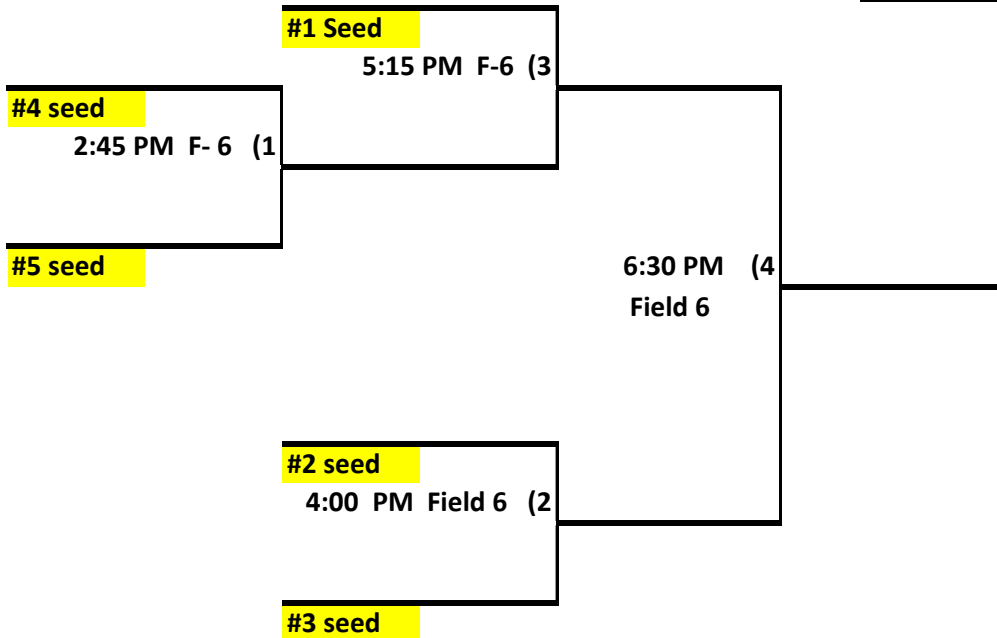

8u Pool Schedule
8:30 AM - Lady Bulldogs - Palmetto Thunder Field 6
9:45 AM - Carolina Crush - Lady Blues F-6
11:00 AM - SC Elite - Lady Bulldogs Field 6
12:15 PM - Palmetto Thunder - Carolina Crush F-6
1:30 PM - Lady Blues - SC Elite F-6
FIRST TEAM LISTED IS HOME TEAM

Heat Wave - 8u

All Games - 1 Hour Finish Inning

Seedings determined by:

1. Win / Loss / Tie Record
2. Head To Head (If possible)
3. Runs Allowed