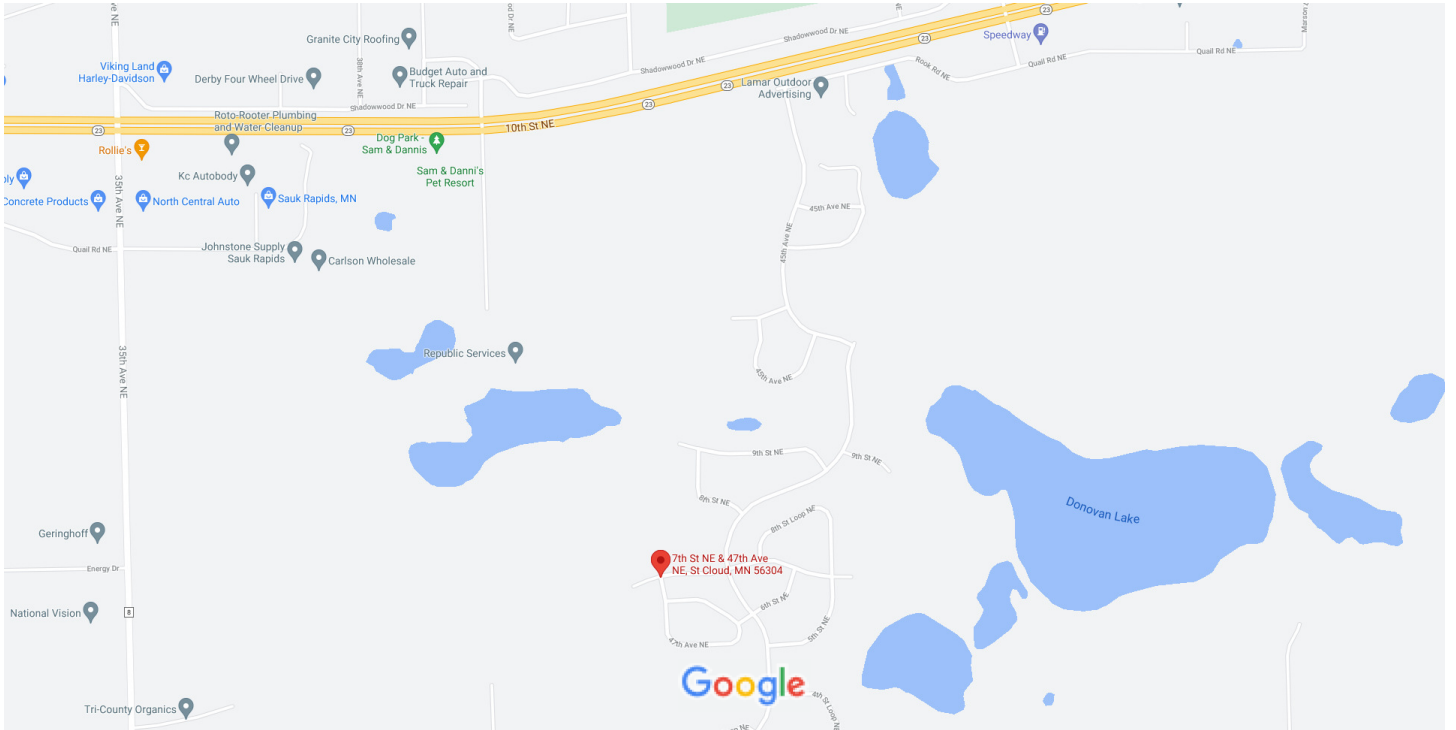

# 7th St NE & 47th Ave NE

Map data ©2021 500 ft

## 7th St NE & 47th Ave NE

Intersection

Directions

Save

Nearby

Send to your phone

Share

St Cloud, MN 56304