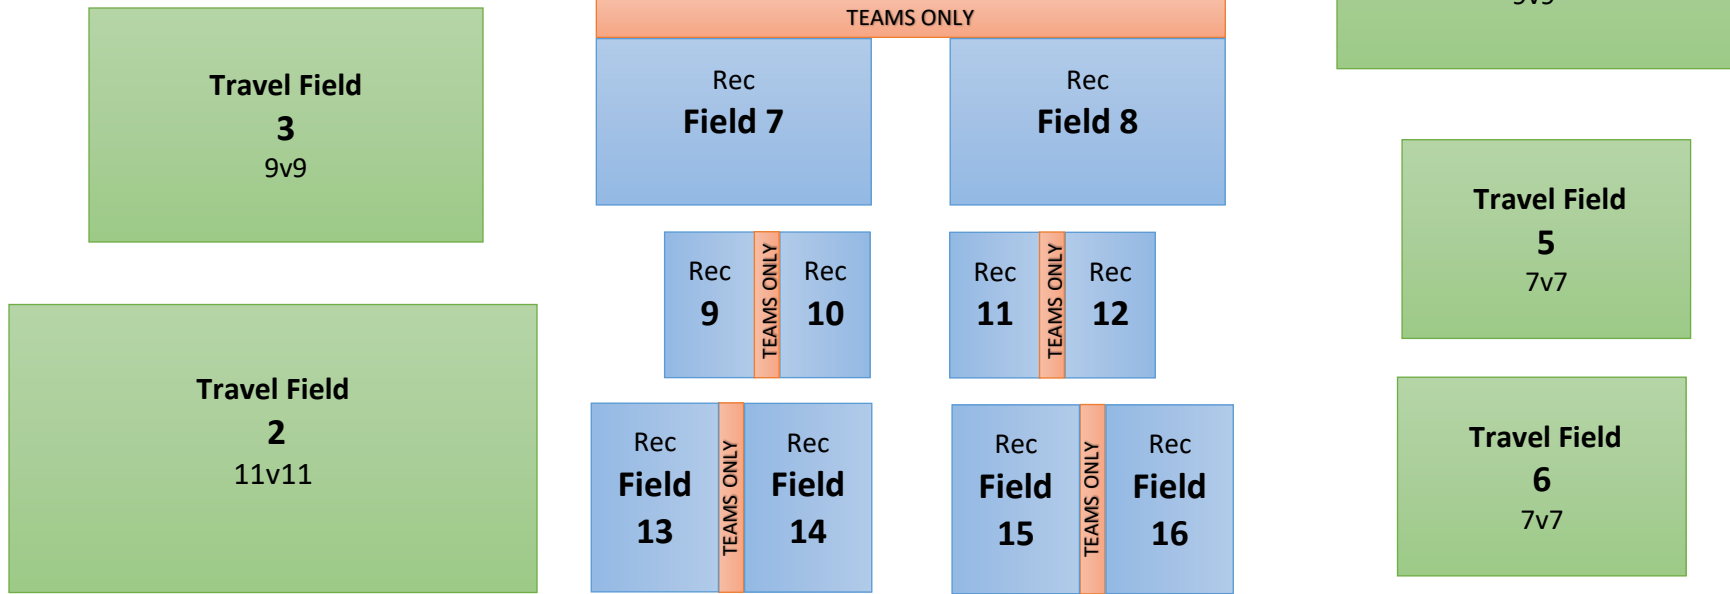

Red Land Soccer Complex Field Layout

North

DRIVEWAY - NO STOPPING

Concession &
Clubhouse

You Are Here

Updated July 2025
(Subject to Change)

Please observe and respect the following of our complex:

“Teams Only” Zones for RECREATIONAL TEAMS – it is for the safety of our players!!