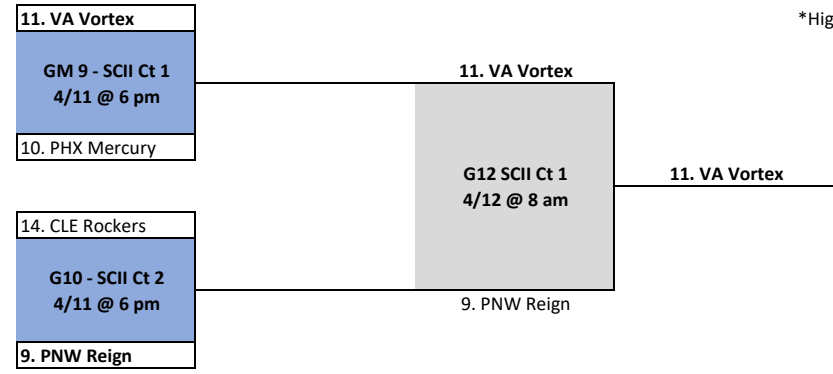

Bottom 6 Bracket		HOME	AWAY	HOME	AWAY
		Group 1		Group 2	
Friday April 10, 2026					
G1 - SCI Ct 1 @ 8 am	9. PNW Reign: 36	11. VA Vortex: 49	G2 - SCII Ct 2 @ 10 am	10. PHX Mercury: 34	12. Parasport Spokane: 15
G3 - SCI Ct 1 @ 10 am	11. VA Vortex: 40	13. ASOC: 25	G4 - SCI Ct 1 @ 12 pm	12. Parasport Spokane: 12	14. CLE Rockers: 45
G5 - SCII Ct 2 @ 2 pm	9. PNW Reign: 36	13. ASOC: 31	G6 - SCI Ct 1 @ 2 pm	10. PHX Mercury: 25	14. CLE Rockers: 43
Saturday April 11, 2026					
G7 - SCII Ct 2 @ 10 am	9. PNW Reign: 44	12. Parasport Spokane: 17	G8 - SCI Ct 1 @ 10 am	10. PHX Mercury: 44	13. ASOC: 39
Women's 3 Point Contest - SCII Court 1 at 12 pm					
G9 - SCII Ct 1 @ 6 pm	10. PHX Mercury: 25	11. VA Vortex: 44	G11 - SCI Ct 1 @ 4 pm	12. Parasport Spokane: 20	13. ASOC: 49
G10 - SCII Ct 2 @ 6 pm	9. PNW Reign: 32	14. CLE Rockers: 29	13-14th		
Sunday April 12, 2026					
G12 - SCII Ct 1 @ 8 am	9. PNW Reign: 32	11. VA Vortex: 34	9-10th		
G13 - SCII Ct 2 @ 10 am	10. PHX Mercury: 24	14. CLE Rockers: 43	11-12th		

Bracket Seeds Determined By Games From Pool Play
1. W-L
2. Points Allowed
3. Points Scored

Team (Group 1)	Wins	Loss	Points Allowed	Points Scored	Final Placement
9. PNW Reign	2	1	97	116	2
11. VA Vortex	2	0	61	89	1
13. ASOC	0	3	120	95	3
Group 2					
10. PHX Mercury	2	1	97	103	2
12. Parasport Spokane	0	3	123	44	3
14. CLE Rockers	2	0	37	88	1

*Higher Seed is home team/light jersey