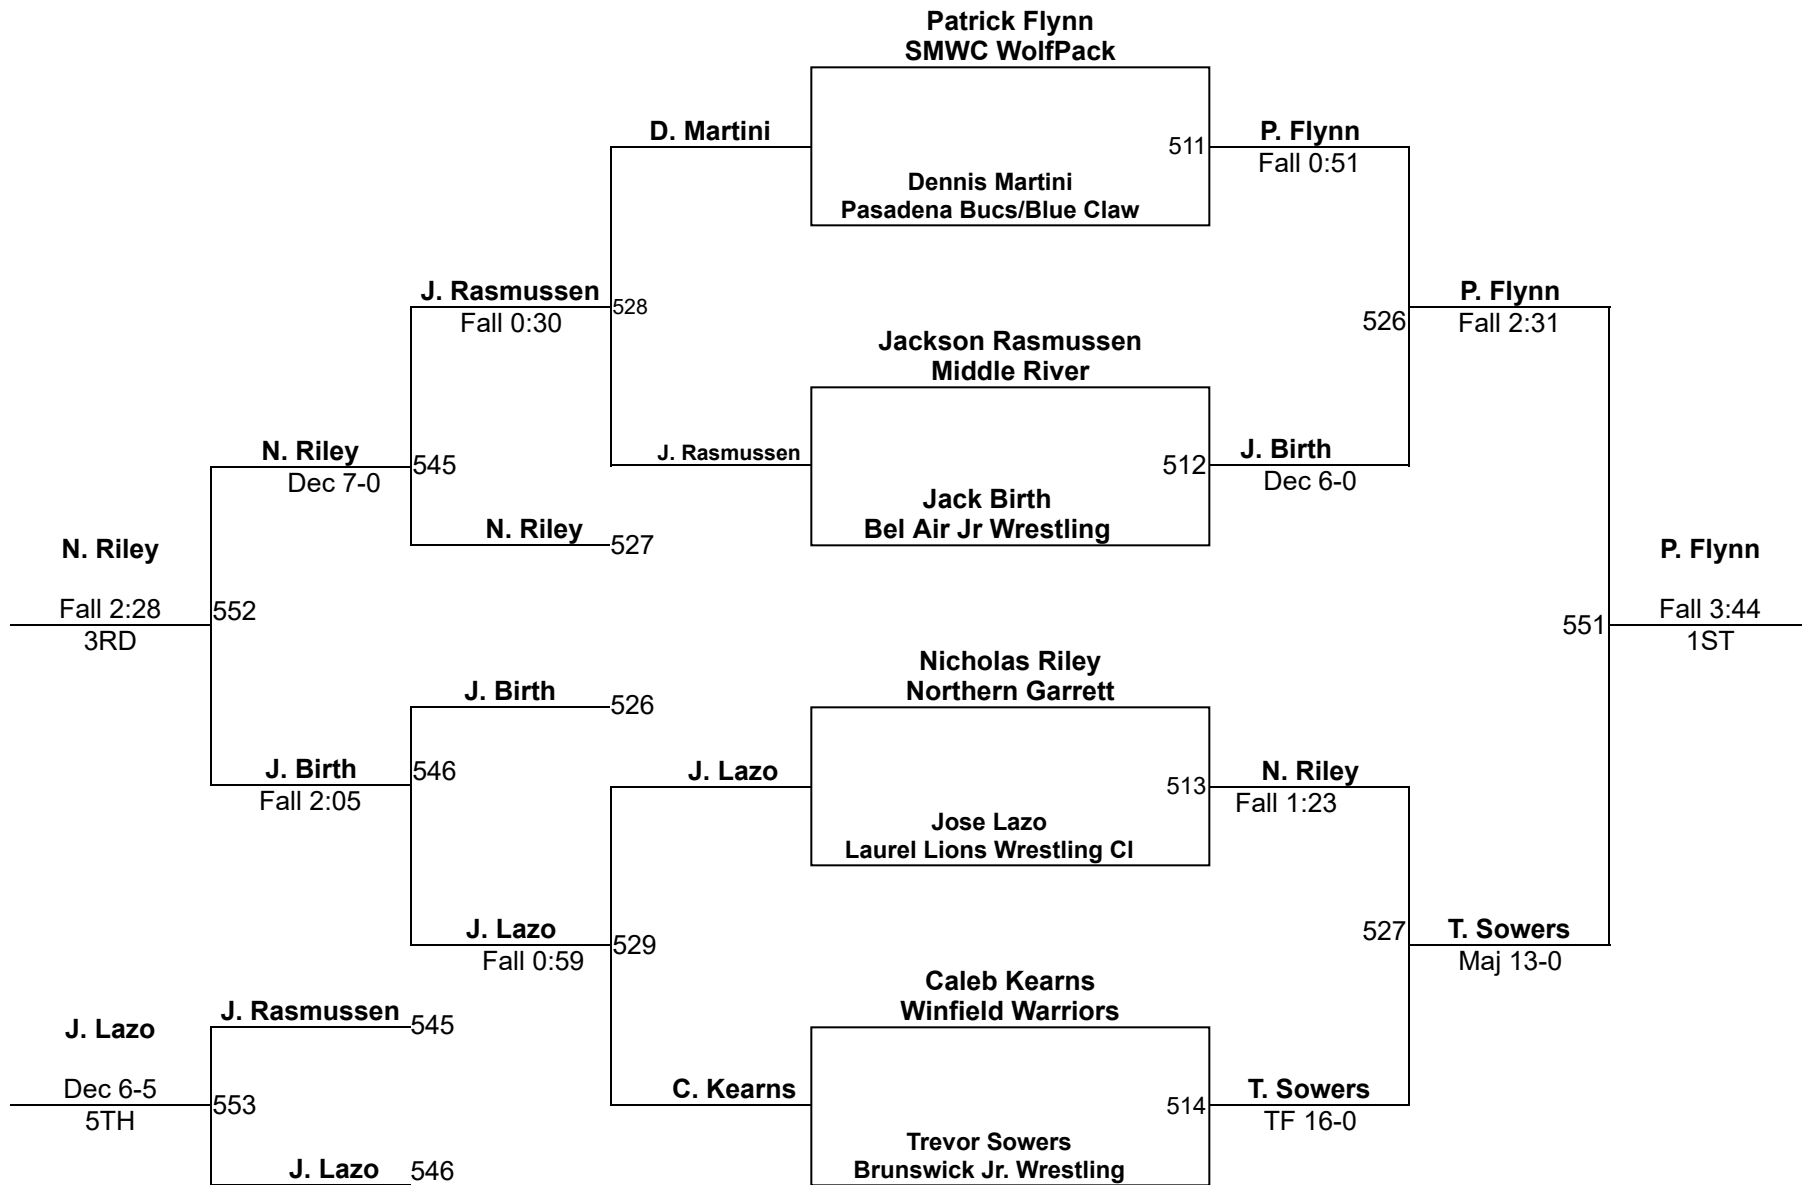

MSWA AGE/WT SERIES STATE TOURNAMENT

10U 75
Mat 4

MSWA AGE/WT SERIES STATE TOURNAMENT

10U 80
Mat 6

MSWA AGE/WT SERIES STATE TOURNAMENT

10U 85
Mat 6

MSWA AGE/WT SERIES STATE TOURNAMENT

10U 90
Mat 1

MSWA AGE/WT SERIES STATE TOURNAMENT

10U 97
Mat 5

MSWA AGE/WT SERIES STATE TOURNAMENT

10U 105
Mat 3

MSWA AGE/WT SERIES STATE TOURNAMENT

10U 135
Mat 6