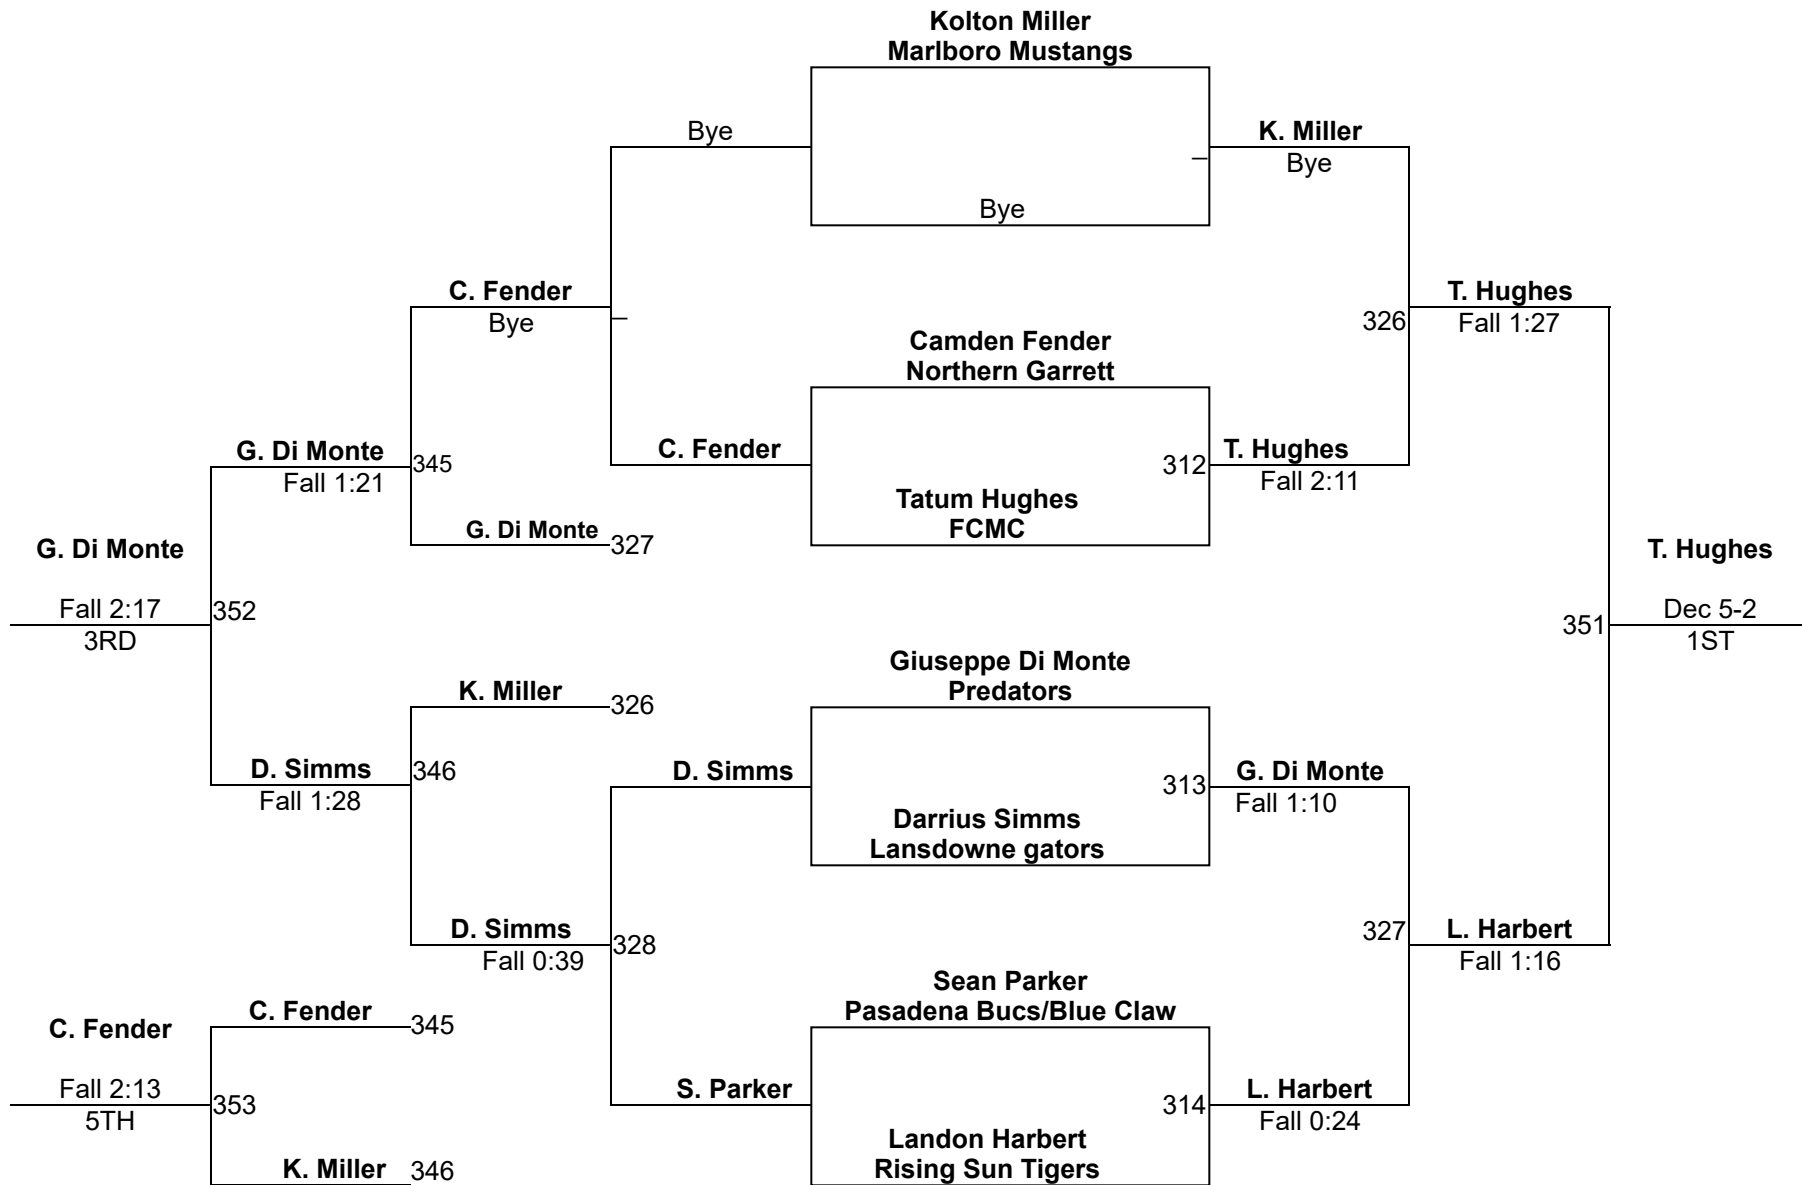

MSWA AGE/WT SERIES STATE TOURNAMENT

10U 75
Mat 4

MSWA AGE/WT SERIES STATE TOURNAMENT

10U 80
Mat 6

MSWA AGE/WT SERIES STATE TOURNAMENT

10U 85
Mat 6

MSWA AGE/WT SERIES STATE TOURNAMENT

10U 90
Mat 1

MSWA AGE/WT SERIES STATE TOURNAMENT

10U 97
Mat 5

MSWA AGE/WT SERIES STATE TOURNAMENT

10U 105
Mat 3

MSWA AGE/WT SERIES STATE TOURNAMENT

10U 135
Mat 6