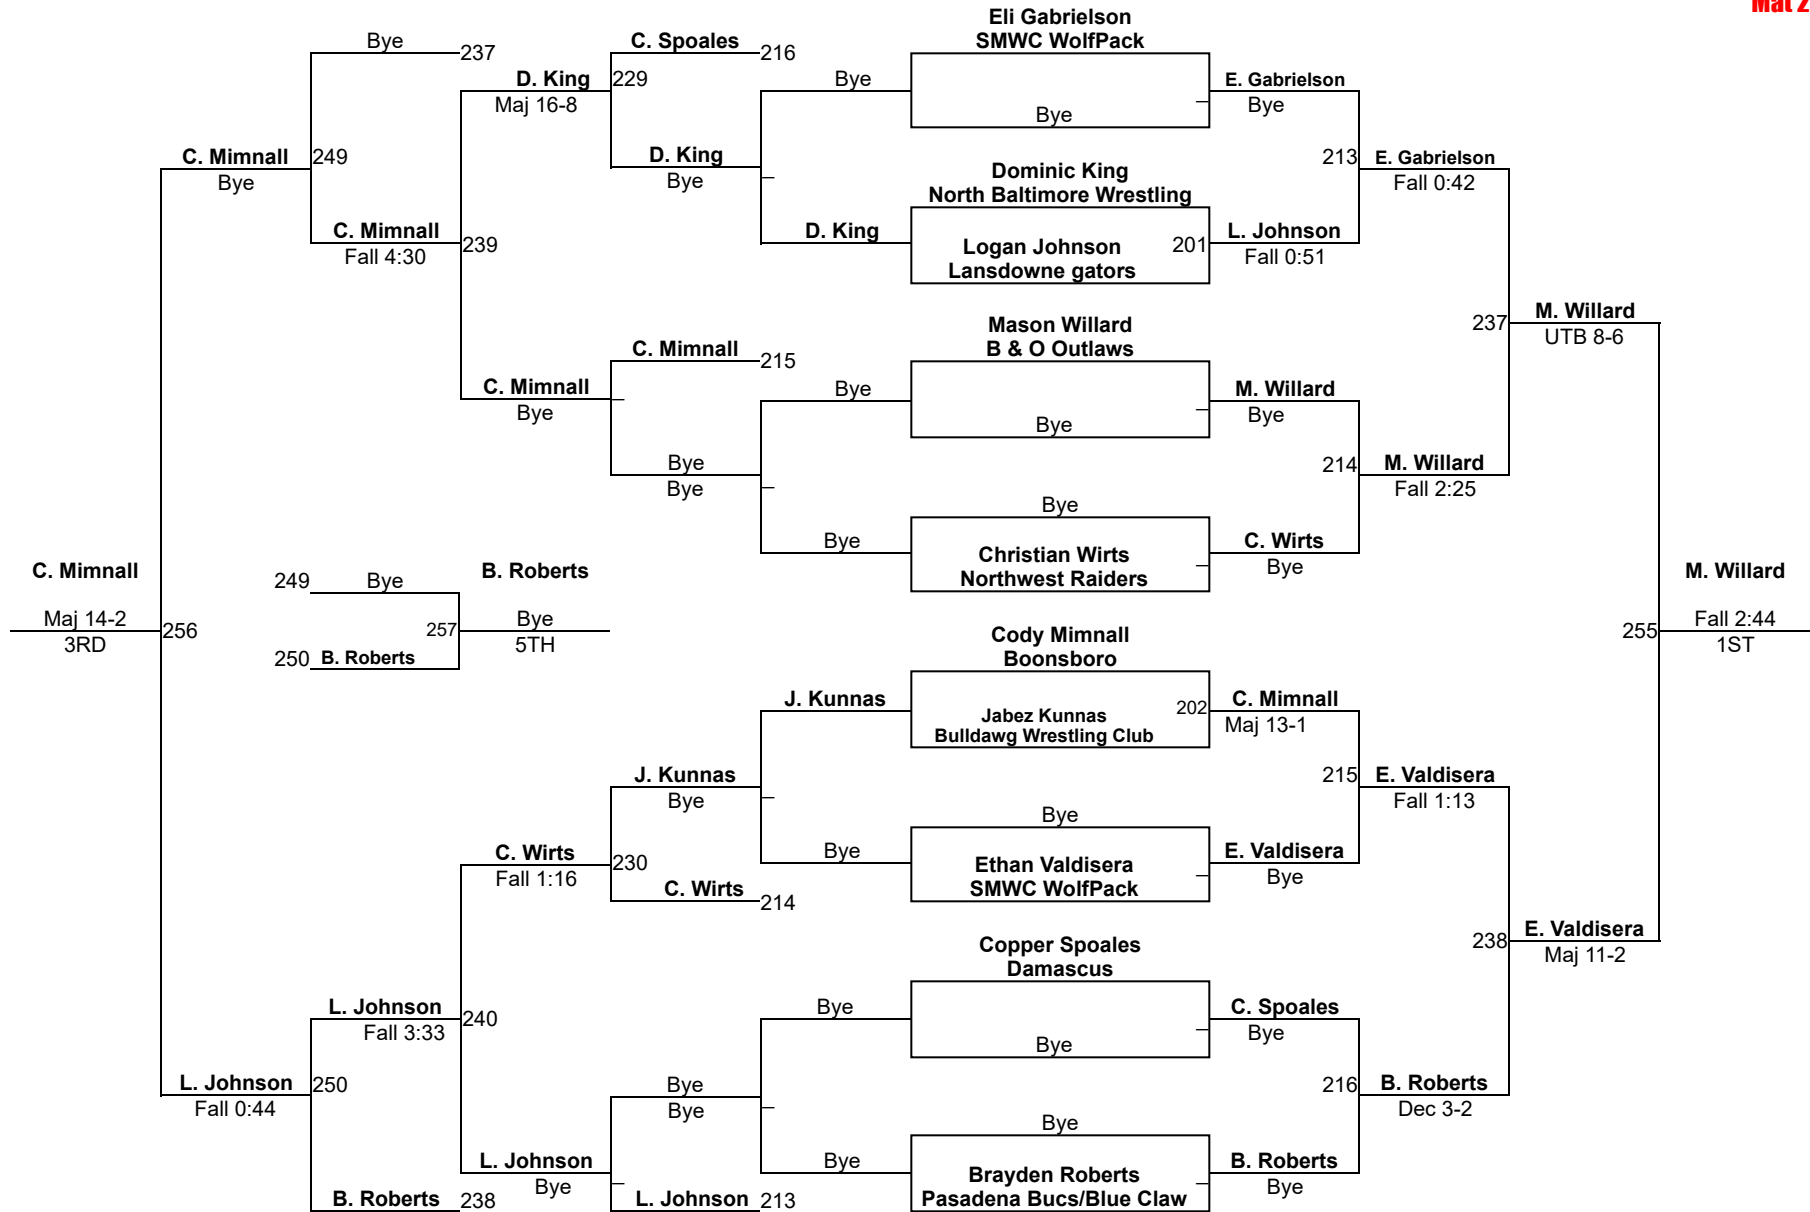

MSWA AGE/WT SERIES STATE TOURNAMENT

10U 55
Mat 2

MSWA AGE/WT SERIES STATE TOURNAMENT

10U 60
Mat 2

MSWA AGE/WT SERIES STATE TOURNAMENT

10U 65
Mat 1

MSWA AGE/WT SERIES STATE TOURNAMENT

10U 70
Mat 3

MSWA AGE/WT SERIES STATE TOURNAMENT

10U 75
Mat 4

MSWA AGE/WT SERIES STATE TOURNAMENT

10U 80
Mat 6

MSWA AGE/WT SERIES STATE TOURNAMENT

10U 85
Mat 6

MSWA AGE/WT SERIES STATE TOURNAMENT

10U 90
Mat 1