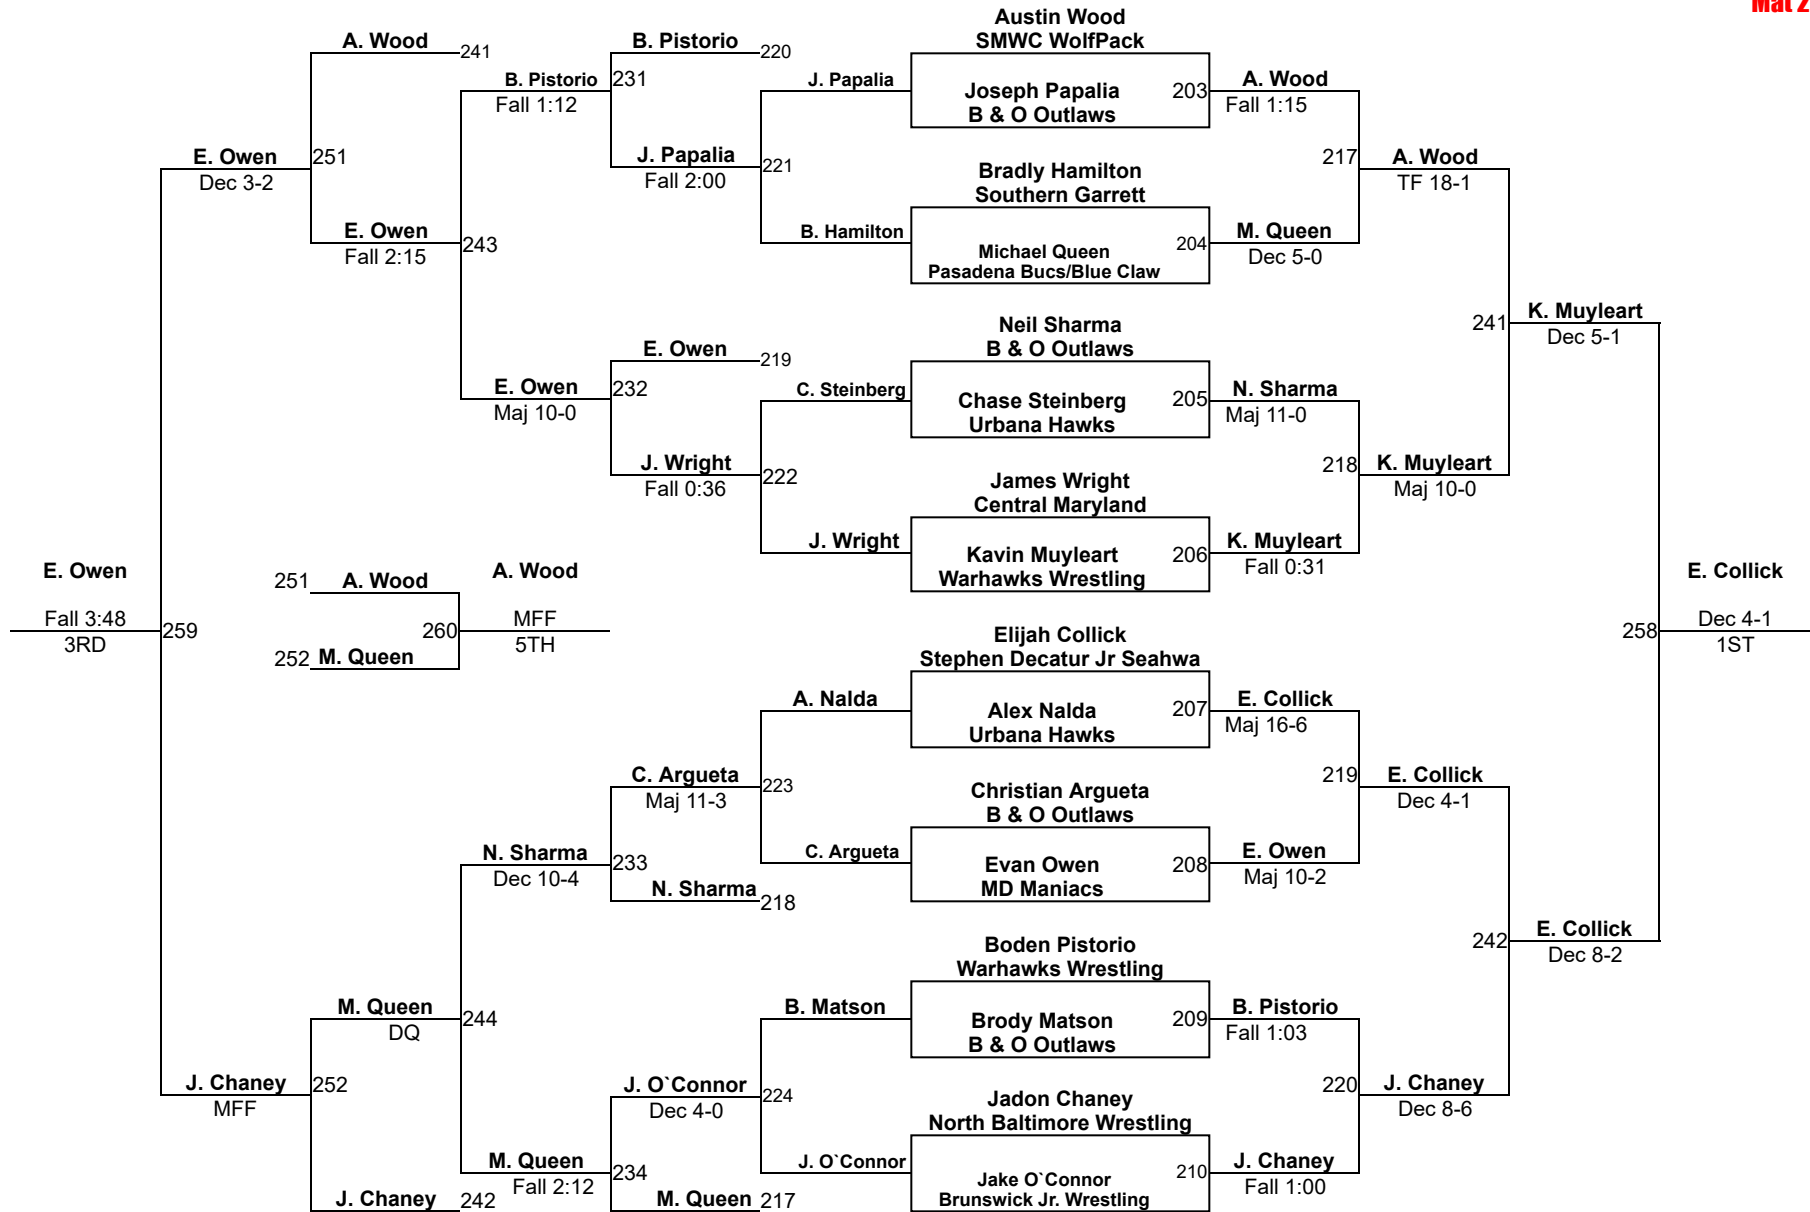

MSWA AGE/WT SERIES STATE TOURNAMENT

10U 55
Mat 2

MSWA AGE/WT SERIES STATE TOURNAMENT

10U 60
Mat 2

MSWA AGE/WT SERIES STATE TOURNAMENT

10U 65
Mat 1

MSWA AGE/WT SERIES STATE TOURNAMENT

10U 70
Mat 3

MSWA AGE/WT SERIES STATE TOURNAMENT

10U 75
Mat 4

MSWA AGE/WT SERIES STATE TOURNAMENT

10U 80
Mat 6

MSWA AGE/WT SERIES STATE TOURNAMENT

10U 85
Mat 6

MSWA AGE/WT SERIES STATE TOURNAMENT

10U 90
Mat 1