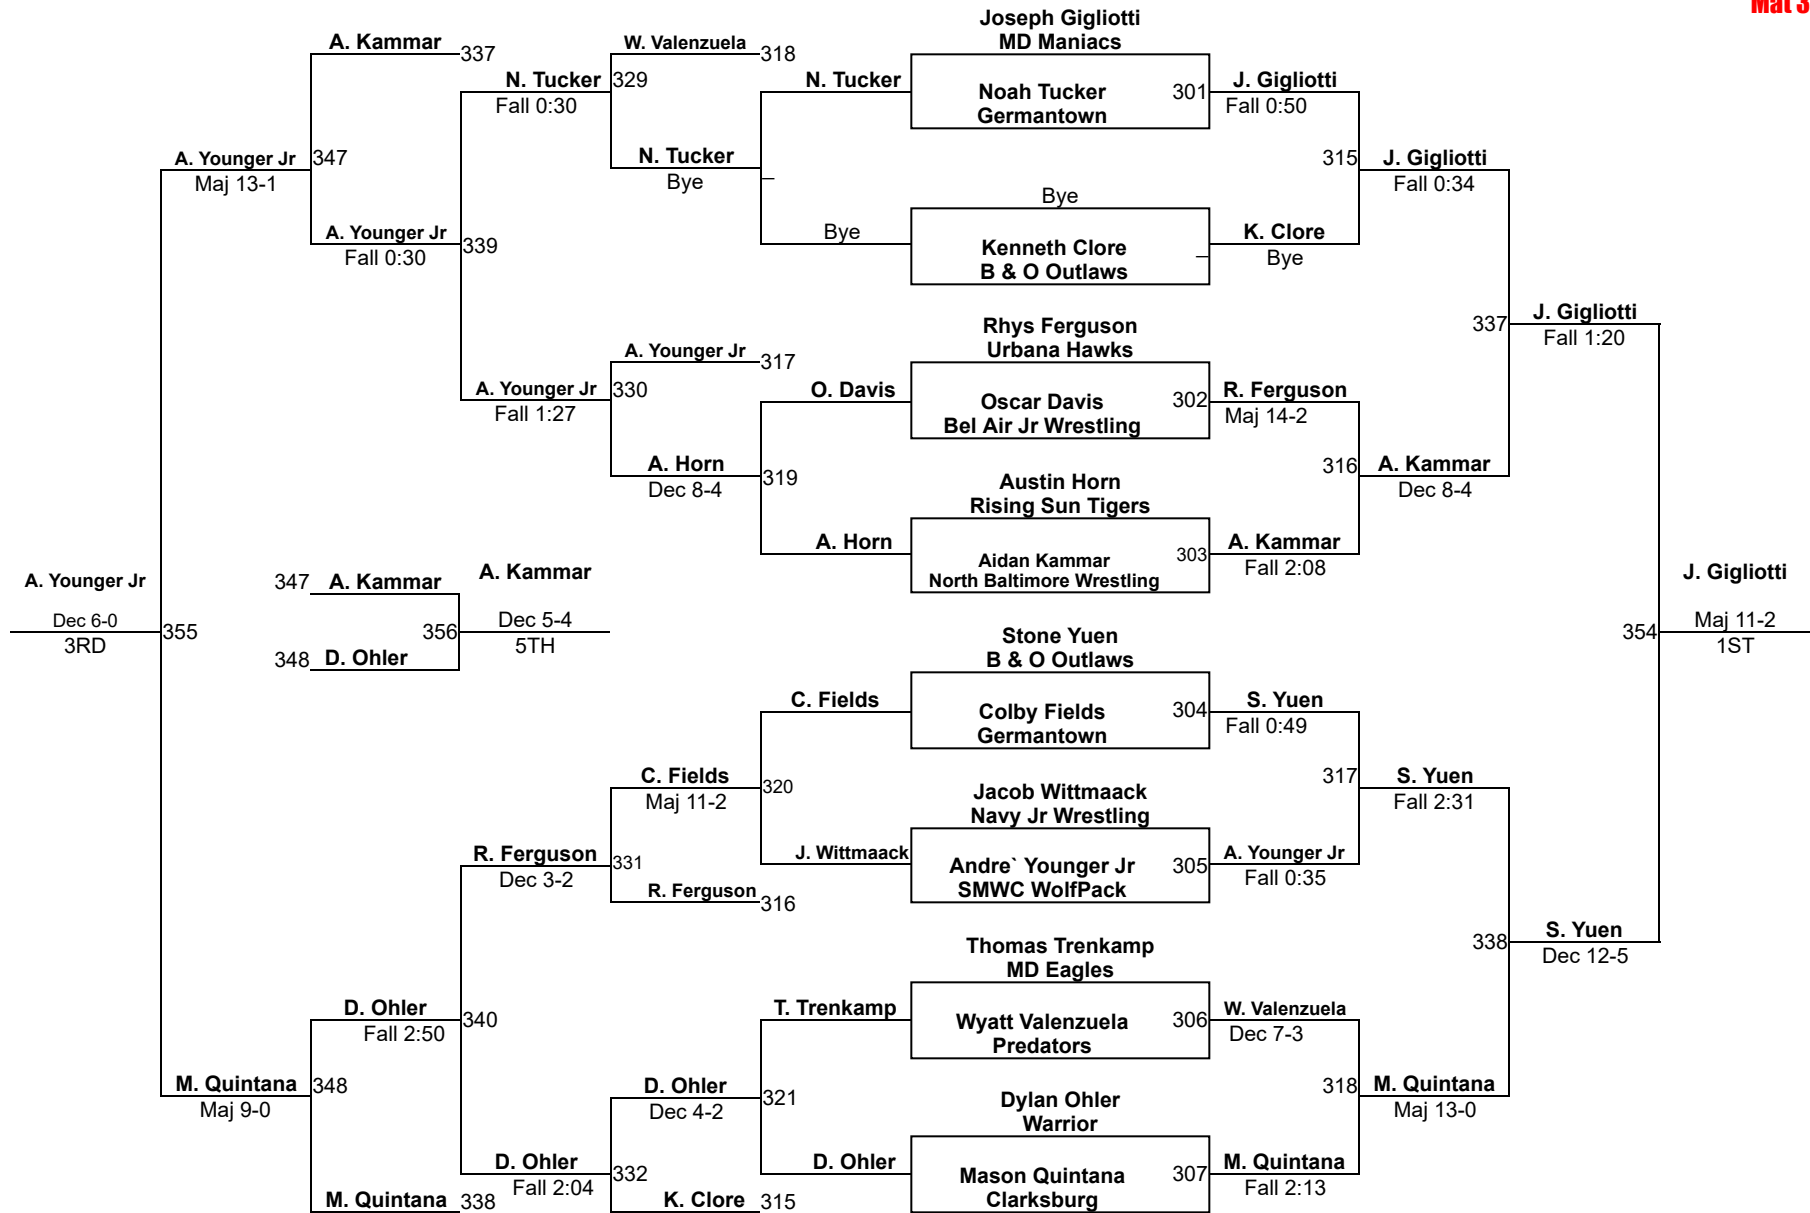

MSWA AGE/WT SERIES STATE TOURNAMENT

10U 55
Mat 2

MSWA AGE/WT SERIES STATE TOURNAMENT

10U 60
Mat 2

MSWA AGE/WT SERIES STATE TOURNAMENT

10U 65
Mat 1

MSWA AGE/WT SERIES STATE TOURNAMENT

10U 70
Mat 3

MSWA AGE/WT SERIES STATE TOURNAMENT

10U 75
Mat 4

MSWA AGE/WT SERIES STATE TOURNAMENT

10U 80
Mat 6

MSWA AGE/WT SERIES STATE TOURNAMENT

10U 85
Mat 6

MSWA AGE/WT SERIES STATE TOURNAMENT

10U 90
Mat 1