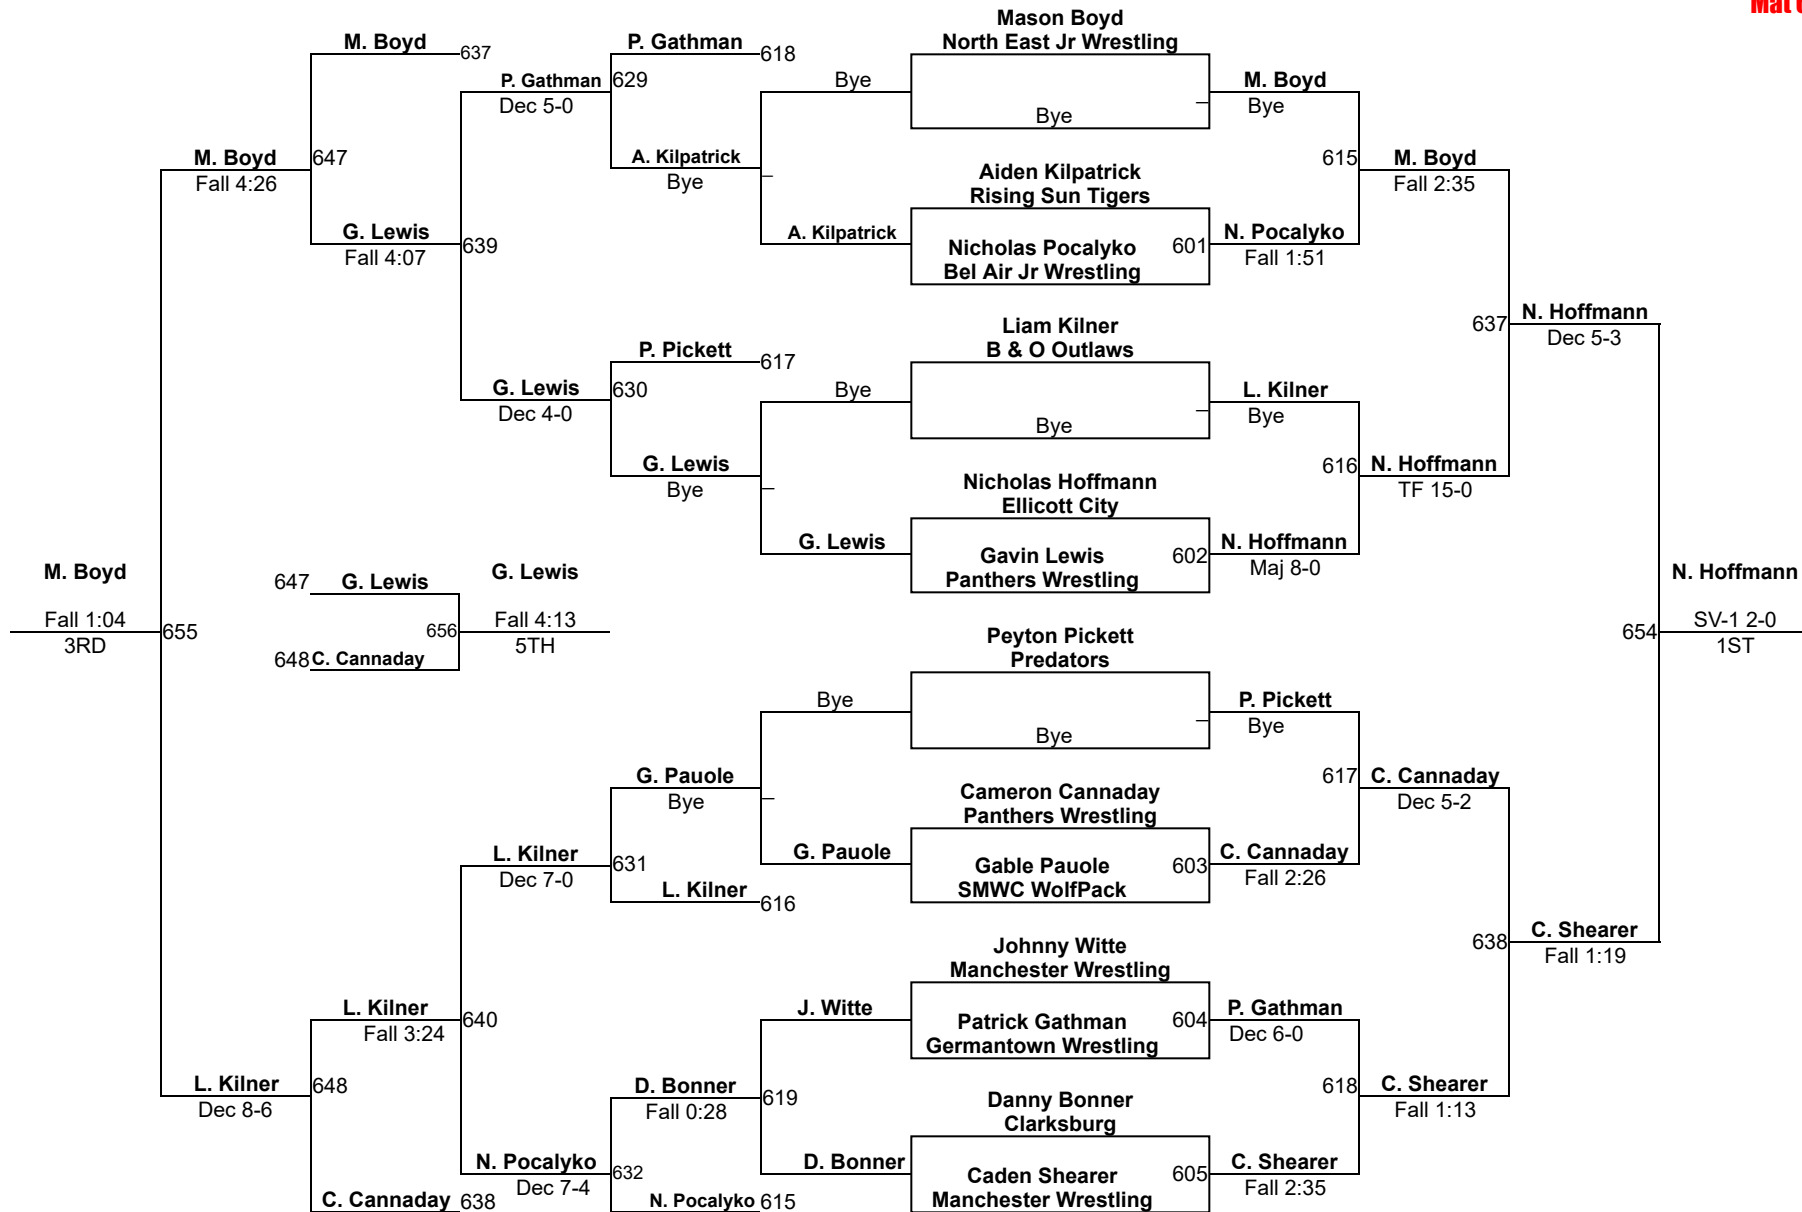

MSWA AGE/WT SERIES STATE TOURNAMENT

10U 55
Mat 2

MSWA AGE/WT SERIES STATE TOURNAMENT

10U 60
Mat 2

MSWA AGE/WT SERIES STATE TOURNAMENT

10U 65
Mat 1

MSWA AGE/WT SERIES STATE TOURNAMENT

10U 70
Mat 3

MSWA AGE/WT SERIES STATE TOURNAMENT

10U 75
Mat 4

MSWA AGE/WT SERIES STATE TOURNAMENT

10U 80
Mat 6

MSWA AGE/WT SERIES STATE TOURNAMENT

10U 85
Mat 6

MSWA AGE/WT SERIES STATE TOURNAMENT

10U 90
Mat 1