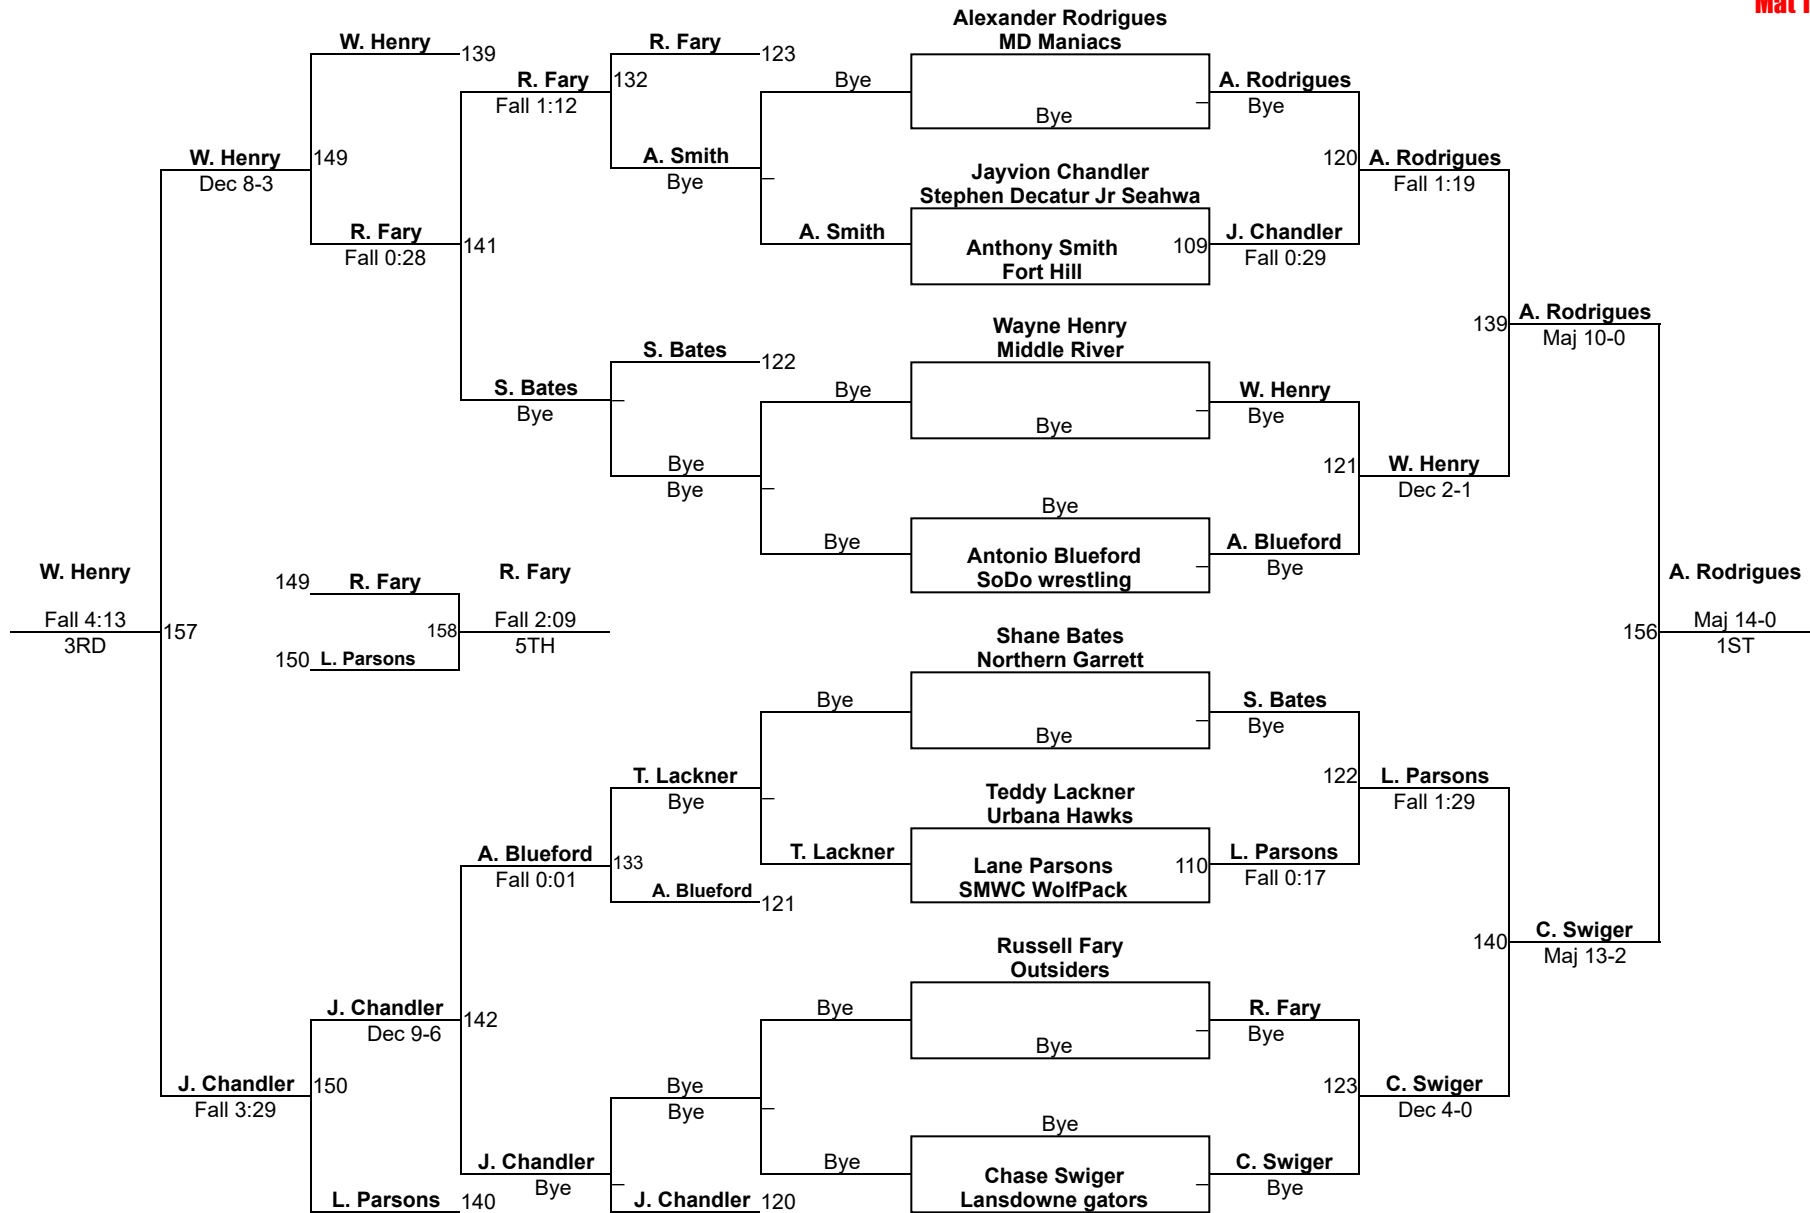

MSWA AGE/WT SERIES STATE TOURNAMENT

10U 75
Mat 4

MSWA AGE/WT SERIES STATE TOURNAMENT

10U 80
Mat 6

MSWA AGE/WT SERIES STATE TOURNAMENT

10U 85
Mat 6

MSWA AGE/WT SERIES STATE TOURNAMENT

10U 90
Mat 1

MSWA AGE/WT SERIES STATE TOURNAMENT

10U 97
Mat 5

MSWA AGE/WT SERIES STATE TOURNAMENT

10U 105
Mat 3

MSWA AGE/WT SERIES STATE TOURNAMENT

10U 135
Mat 6