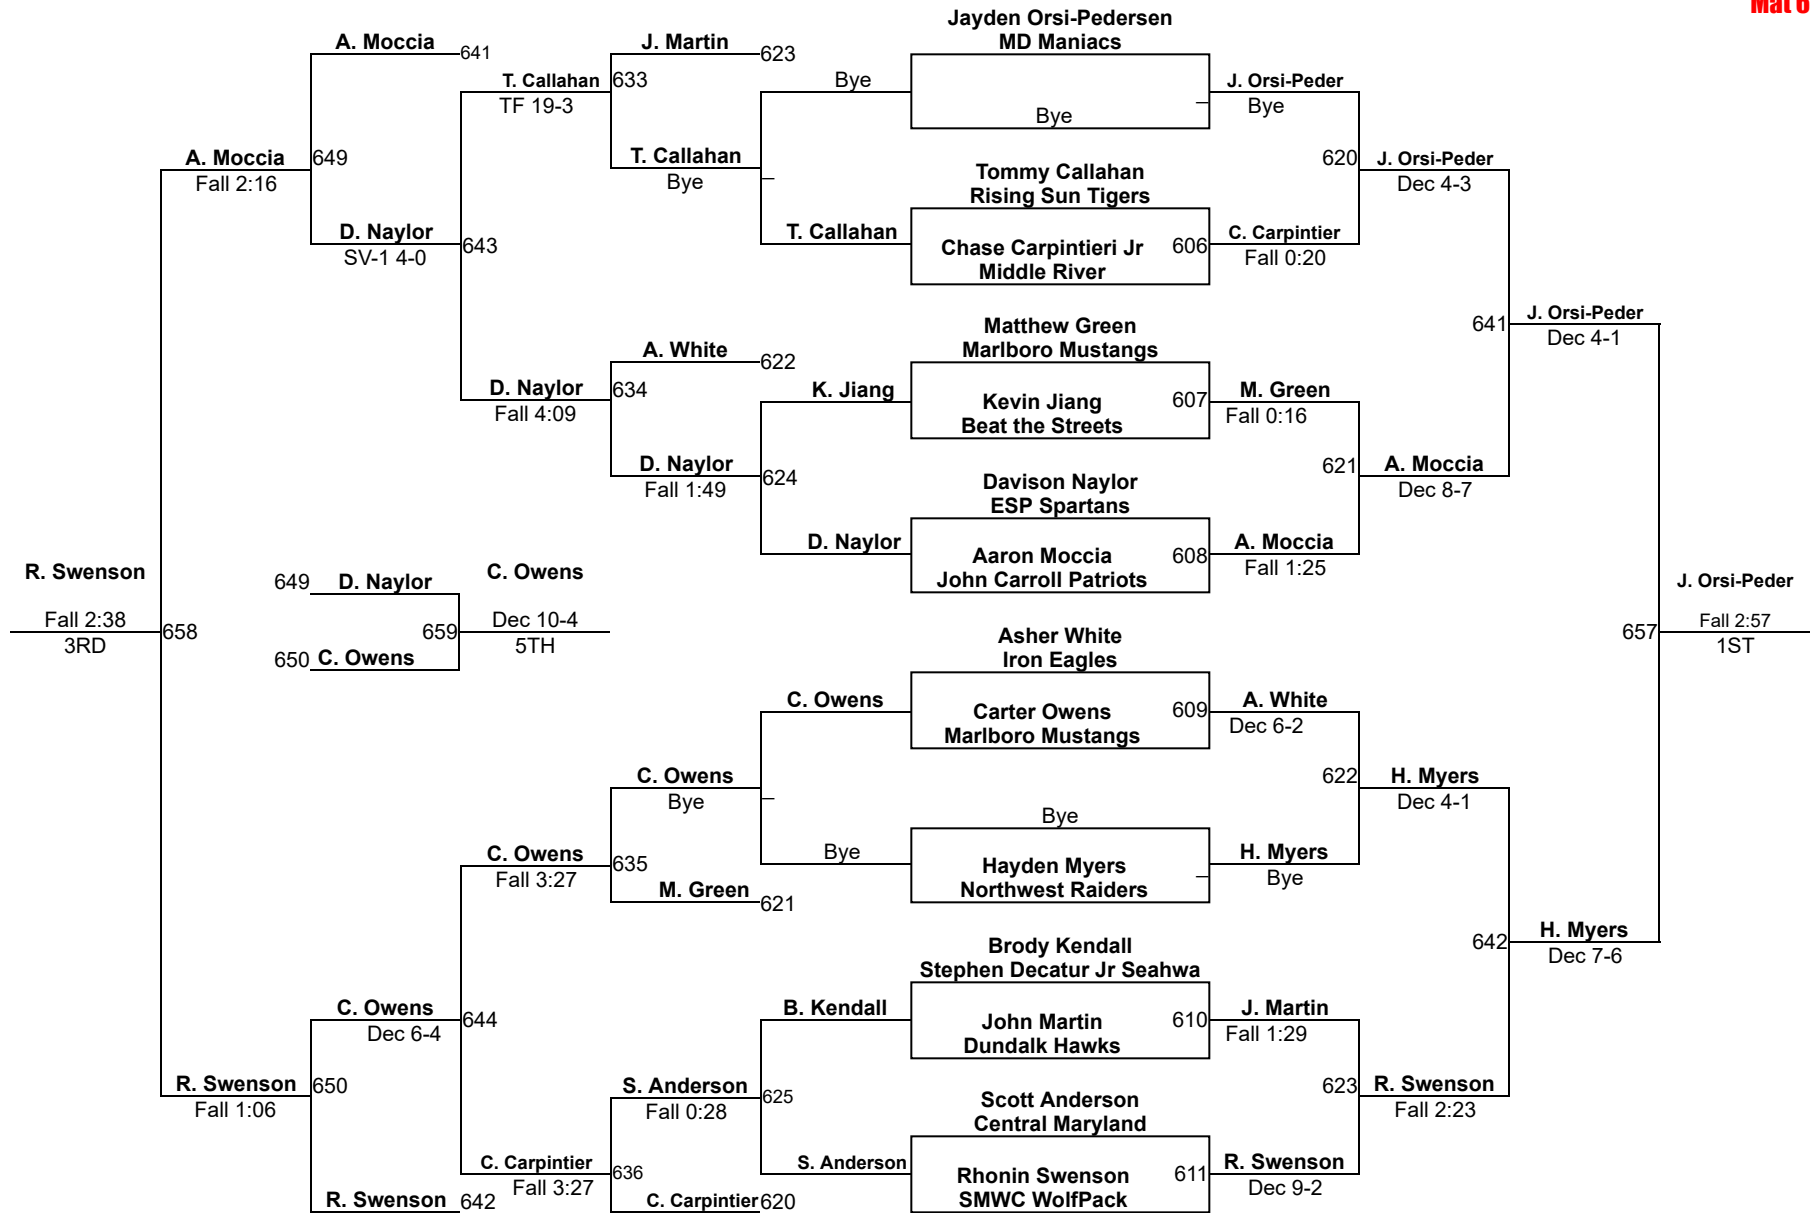

MSWA AGE/WT SERIES STATE TOURNAMENT

10U 75
Mat 4

MSWA AGE/WT SERIES STATE TOURNAMENT

10U 80
Mat 6

MSWA AGE/WT SERIES STATE TOURNAMENT

10U 85
Mat 6

MSWA AGE/WT SERIES STATE TOURNAMENT

10U 90
Mat 1

MSWA AGE/WT SERIES STATE TOURNAMENT

10U 97
Mat 5

MSWA AGE/WT SERIES STATE TOURNAMENT

10U 105
Mat 3

MSWA AGE/WT SERIES STATE TOURNAMENT

10U 135
Mat 6