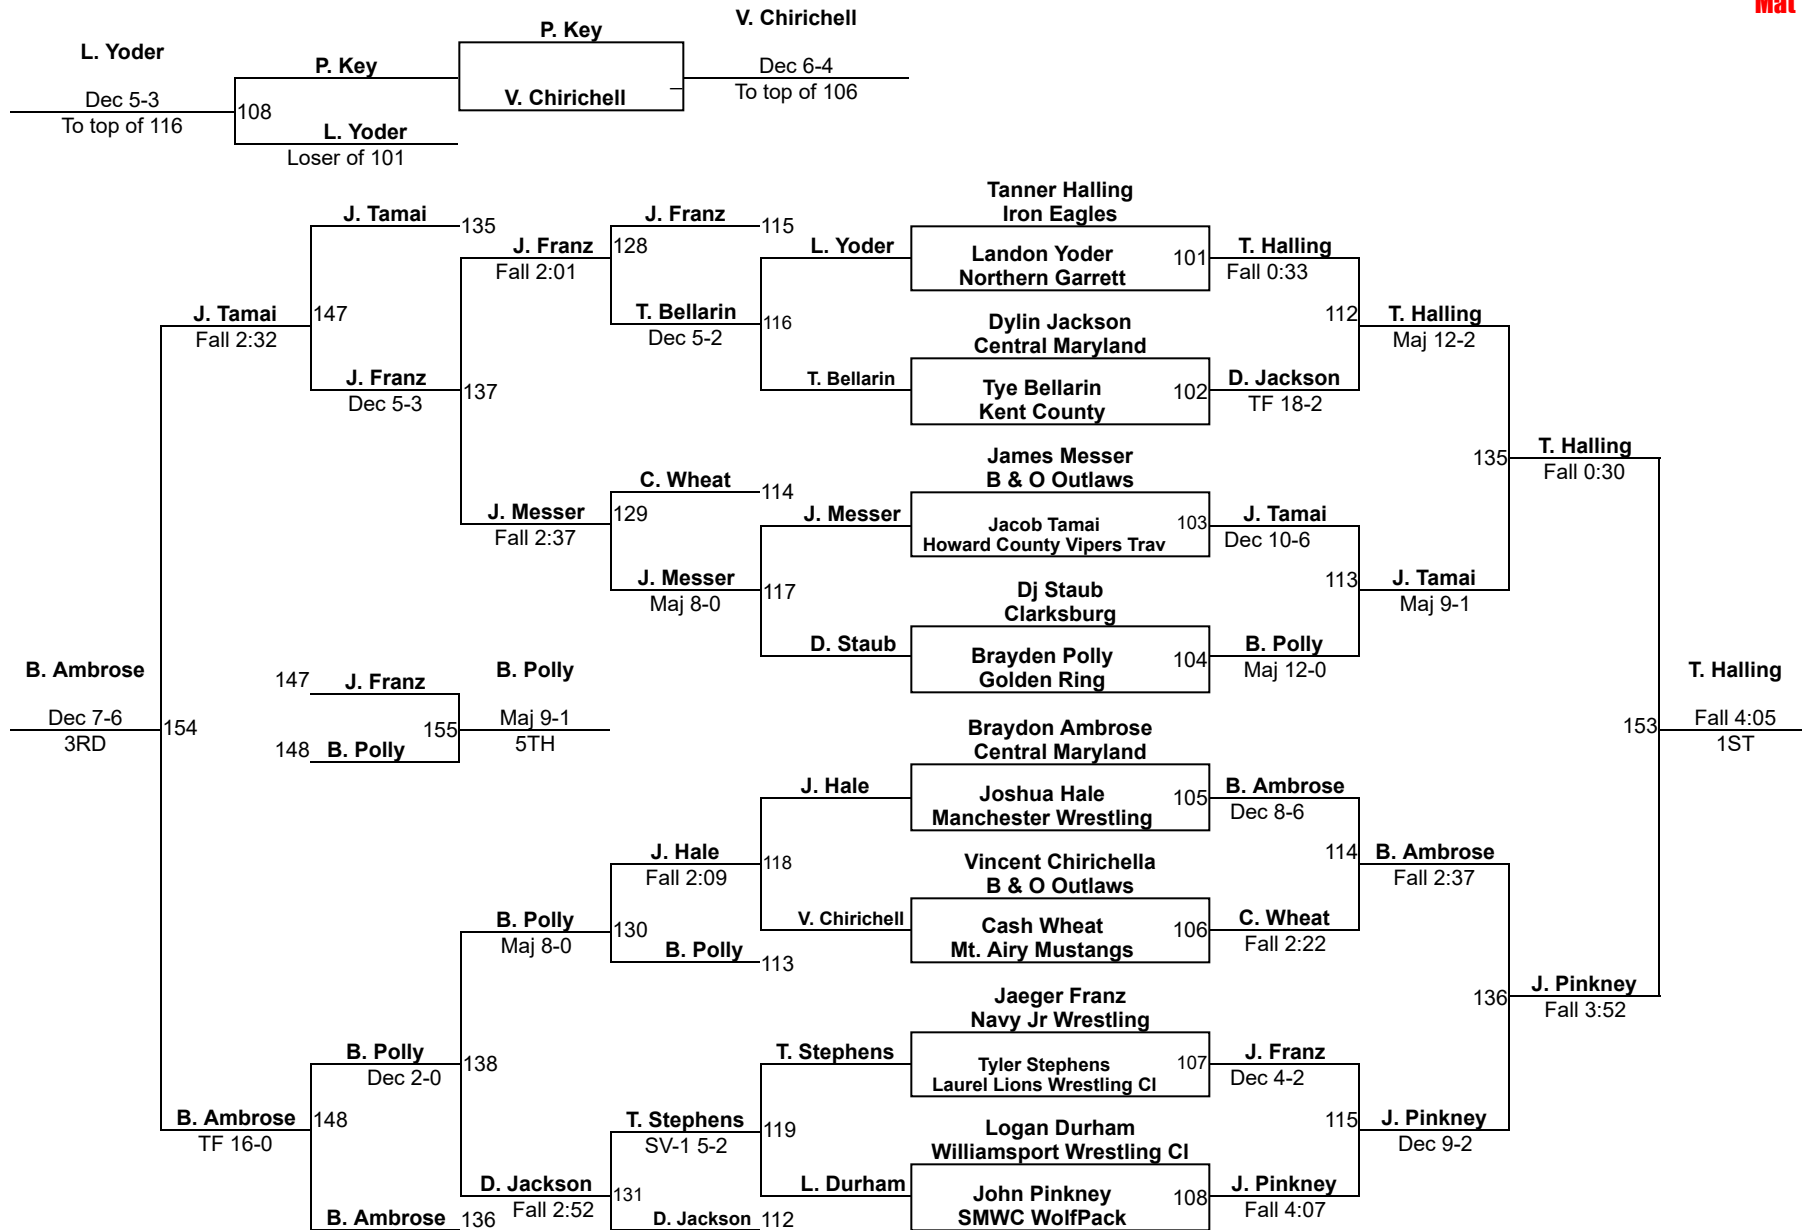

MSWA AGE/WT SERIES STATE TOURNAMENT

10U 55
Mat 2

MSWA AGE/WT SERIES STATE TOURNAMENT

10U 60
Mat 2

MSWA AGE/WT SERIES STATE TOURNAMENT

10U 65
Mat 1

MSWA AGE/WT SERIES STATE TOURNAMENT

10U 70
Mat 3

MSWA AGE/WT SERIES STATE TOURNAMENT

10U 75
Mat 4

MSWA AGE/WT SERIES STATE TOURNAMENT

10U 80
Mat 6

MSWA AGE/WT SERIES STATE TOURNAMENT

10U 85
Mat 6

MSWA AGE/WT SERIES STATE TOURNAMENT

10U 90
Mat 1