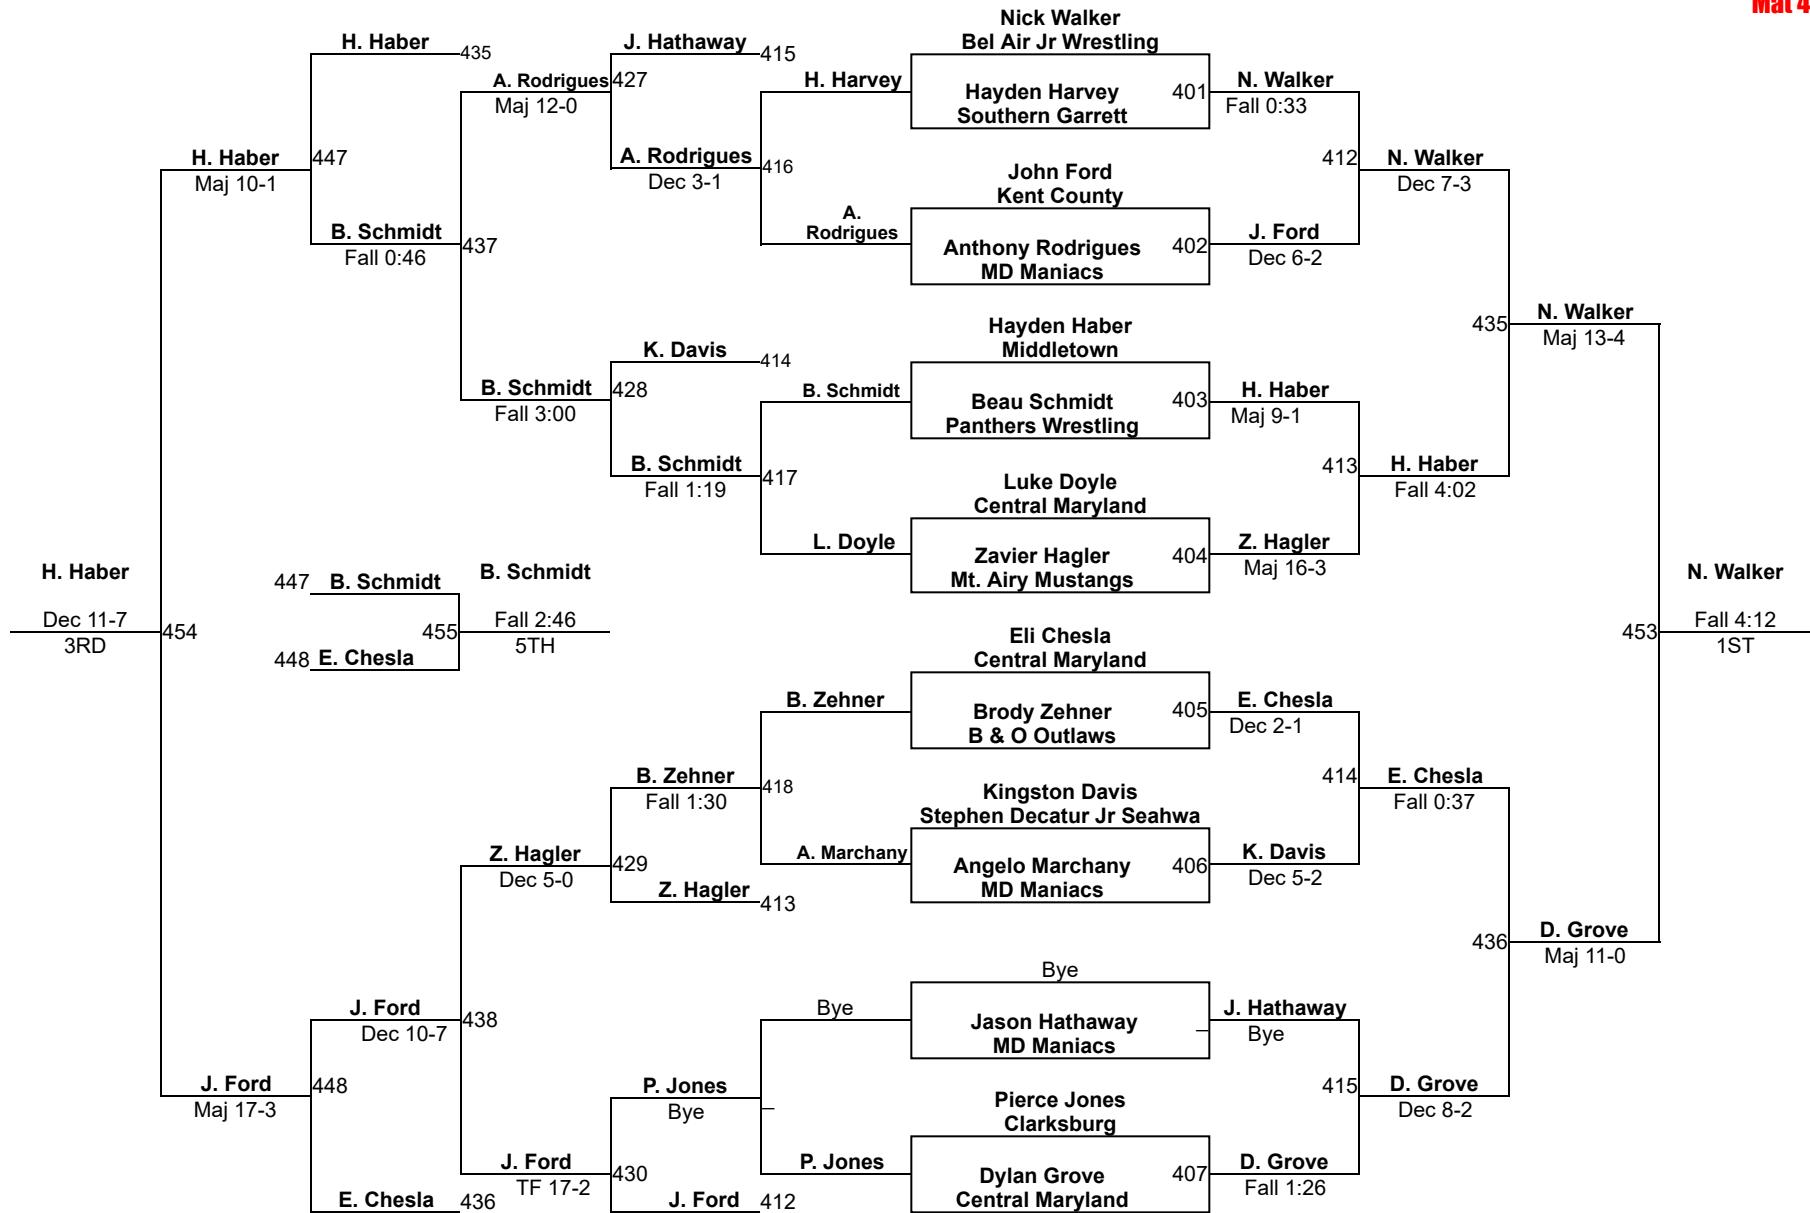

MSWA AGE/WT SERIES STATE TOURNAMENT

10U 55
Mat 2

MSWA AGE/WT SERIES STATE TOURNAMENT

10U 60
Mat 2

MSWA AGE/WT SERIES STATE TOURNAMENT

10U 65
Mat 1

MSWA AGE/WT SERIES STATE TOURNAMENT

10U 70
Mat 3

MSWA AGE/WT SERIES STATE TOURNAMENT

10U 75
Mat 4

MSWA AGE/WT SERIES STATE TOURNAMENT

10U 80
Mat 6

MSWA AGE/WT SERIES STATE TOURNAMENT

10U 85
Mat 6

MSWA AGE/WT SERIES STATE TOURNAMENT

10U 90
Mat 1