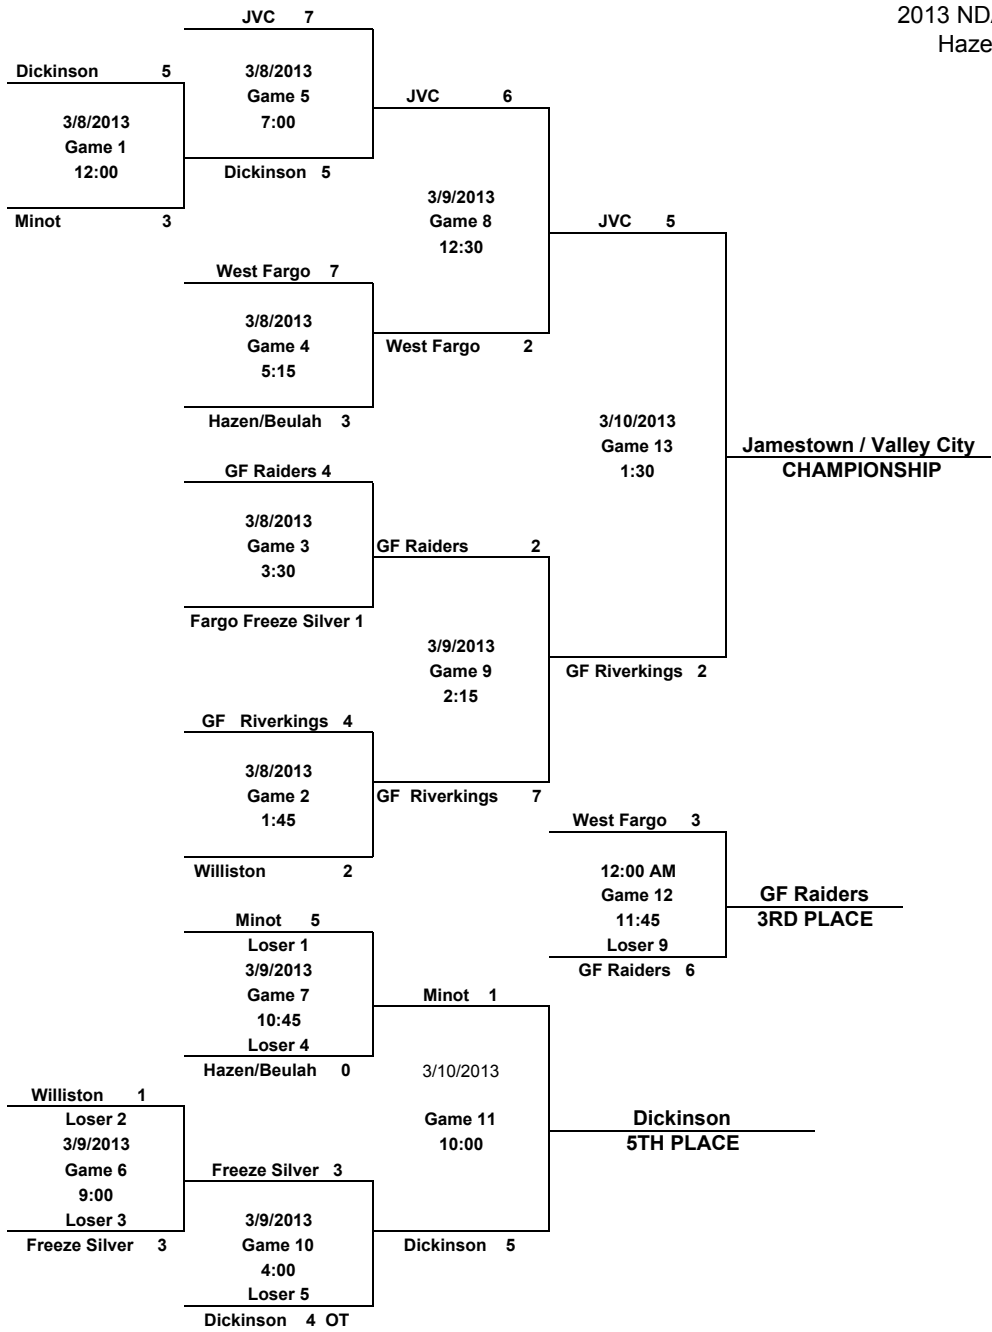

2013 NDAHA BANTAM CHOICE
 Hazen March 8-10, 2013

Credentials to be presented to Tournament Director 1 hour prior to first Game
 Home team is team seeded higher. Coin flip in case of a tie.
 Home team to wear light colored jerseys, visitor to wear dark colored jerseys.