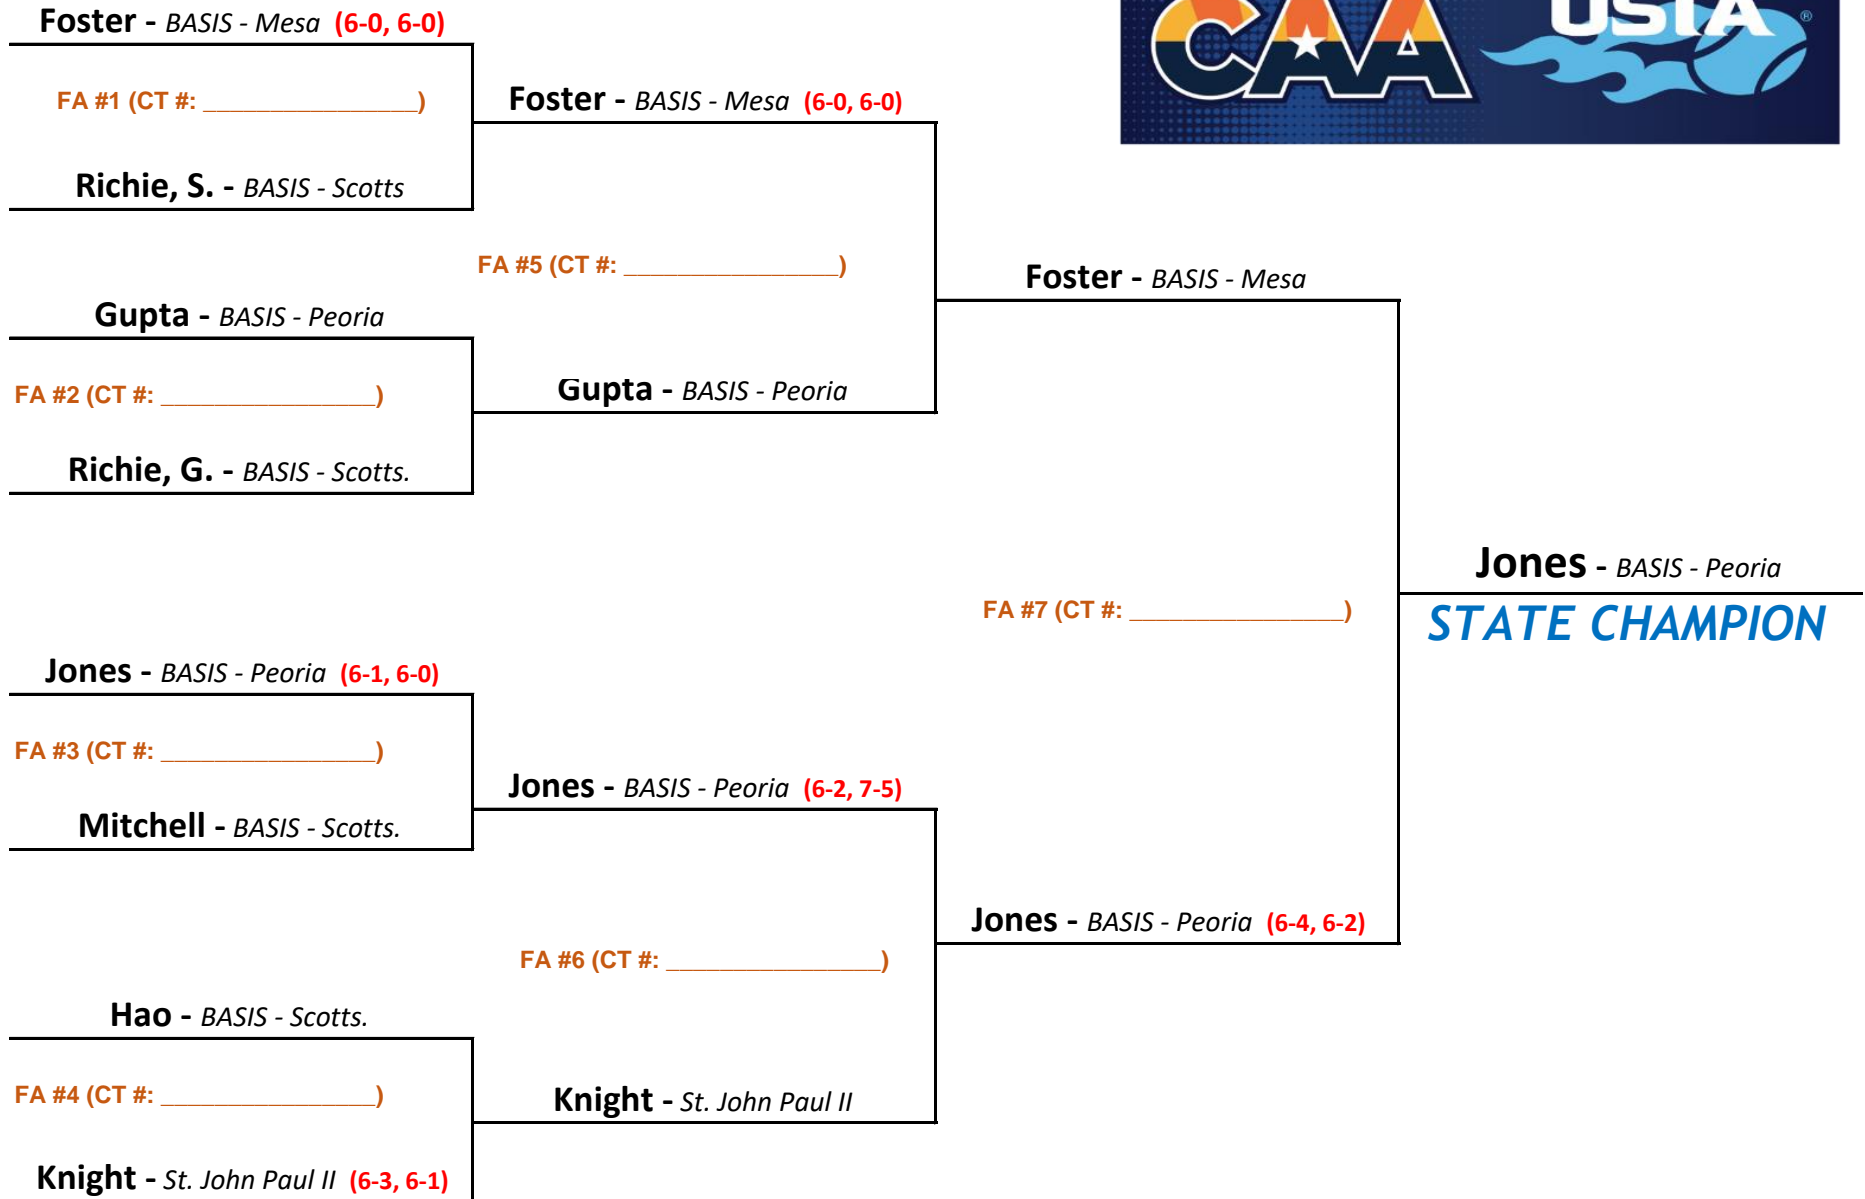

CAA High School GIRLS "A" SINGLES Tournament Bracket

The Tournament Schedule is on a **ROLLING SCHEDULE**. This means when one match is over, the next match on the schedule will proceed to the that court.
 Please refer to the Master Match Schedule to determine when your match is in regards to other matches.