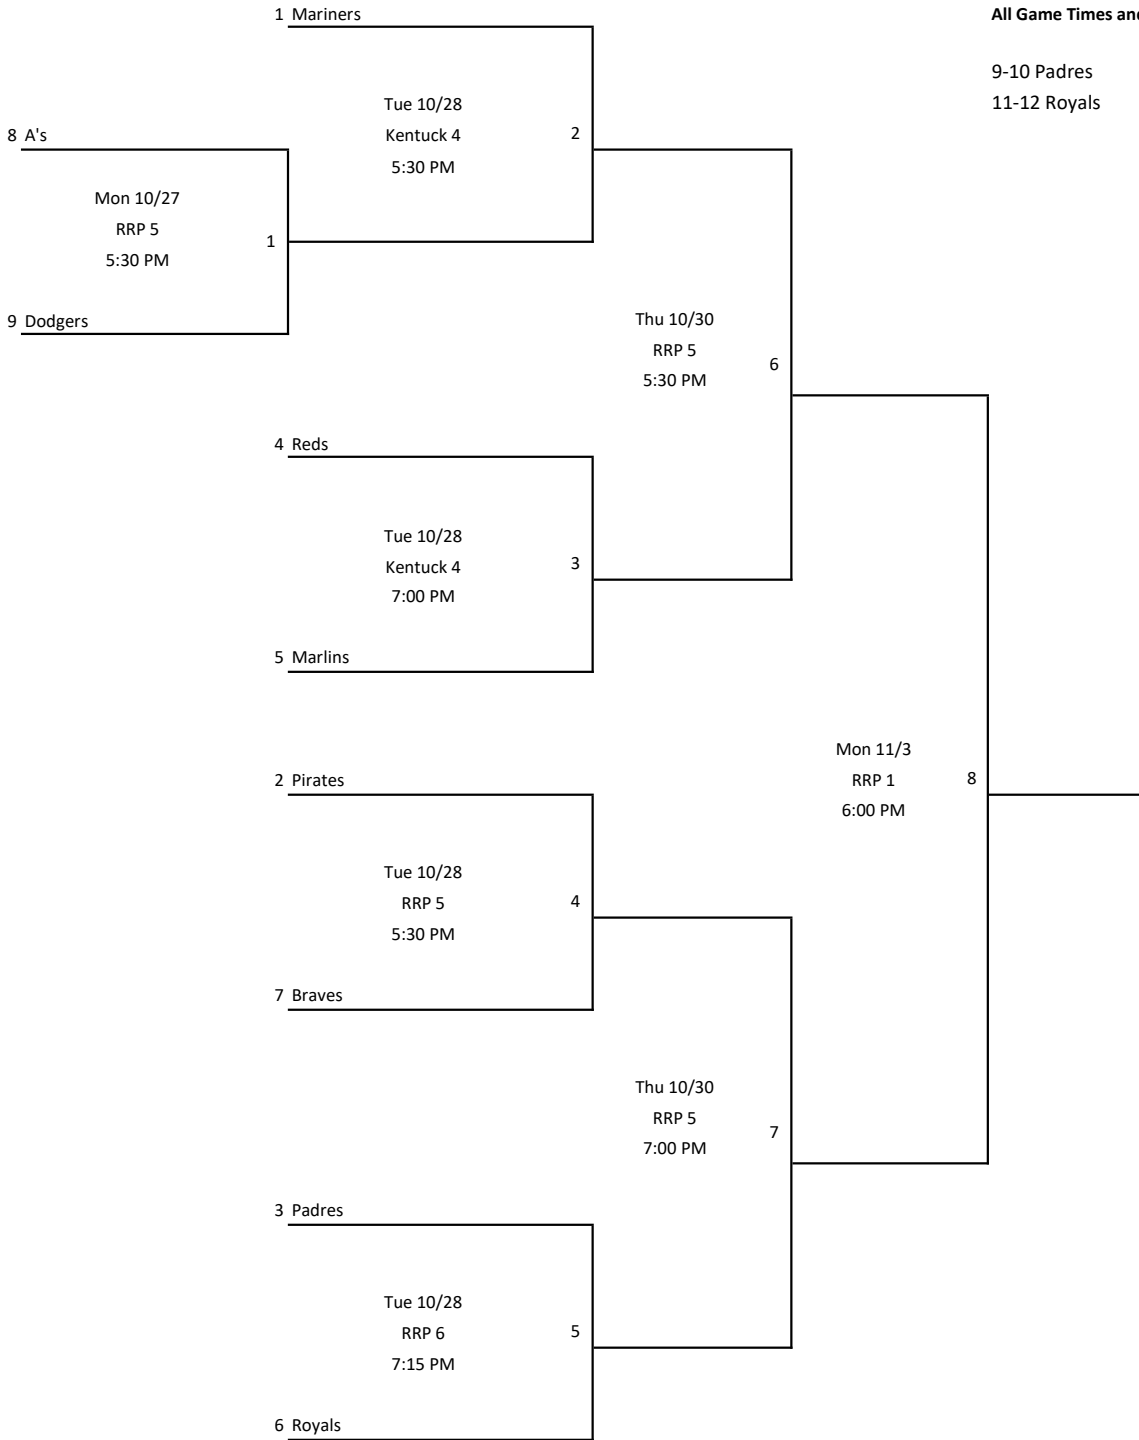

# 9-10 Year Old Fall 2025 Bracket (9 Team Single)

Check Bracket for Field

Winner's Bracket

All Game Times and fields SUBJECT TO CHANGE!

Tournament is 1 pitching week

Exception: 8 or 9 Seed ONLY playing in championship game starts new week