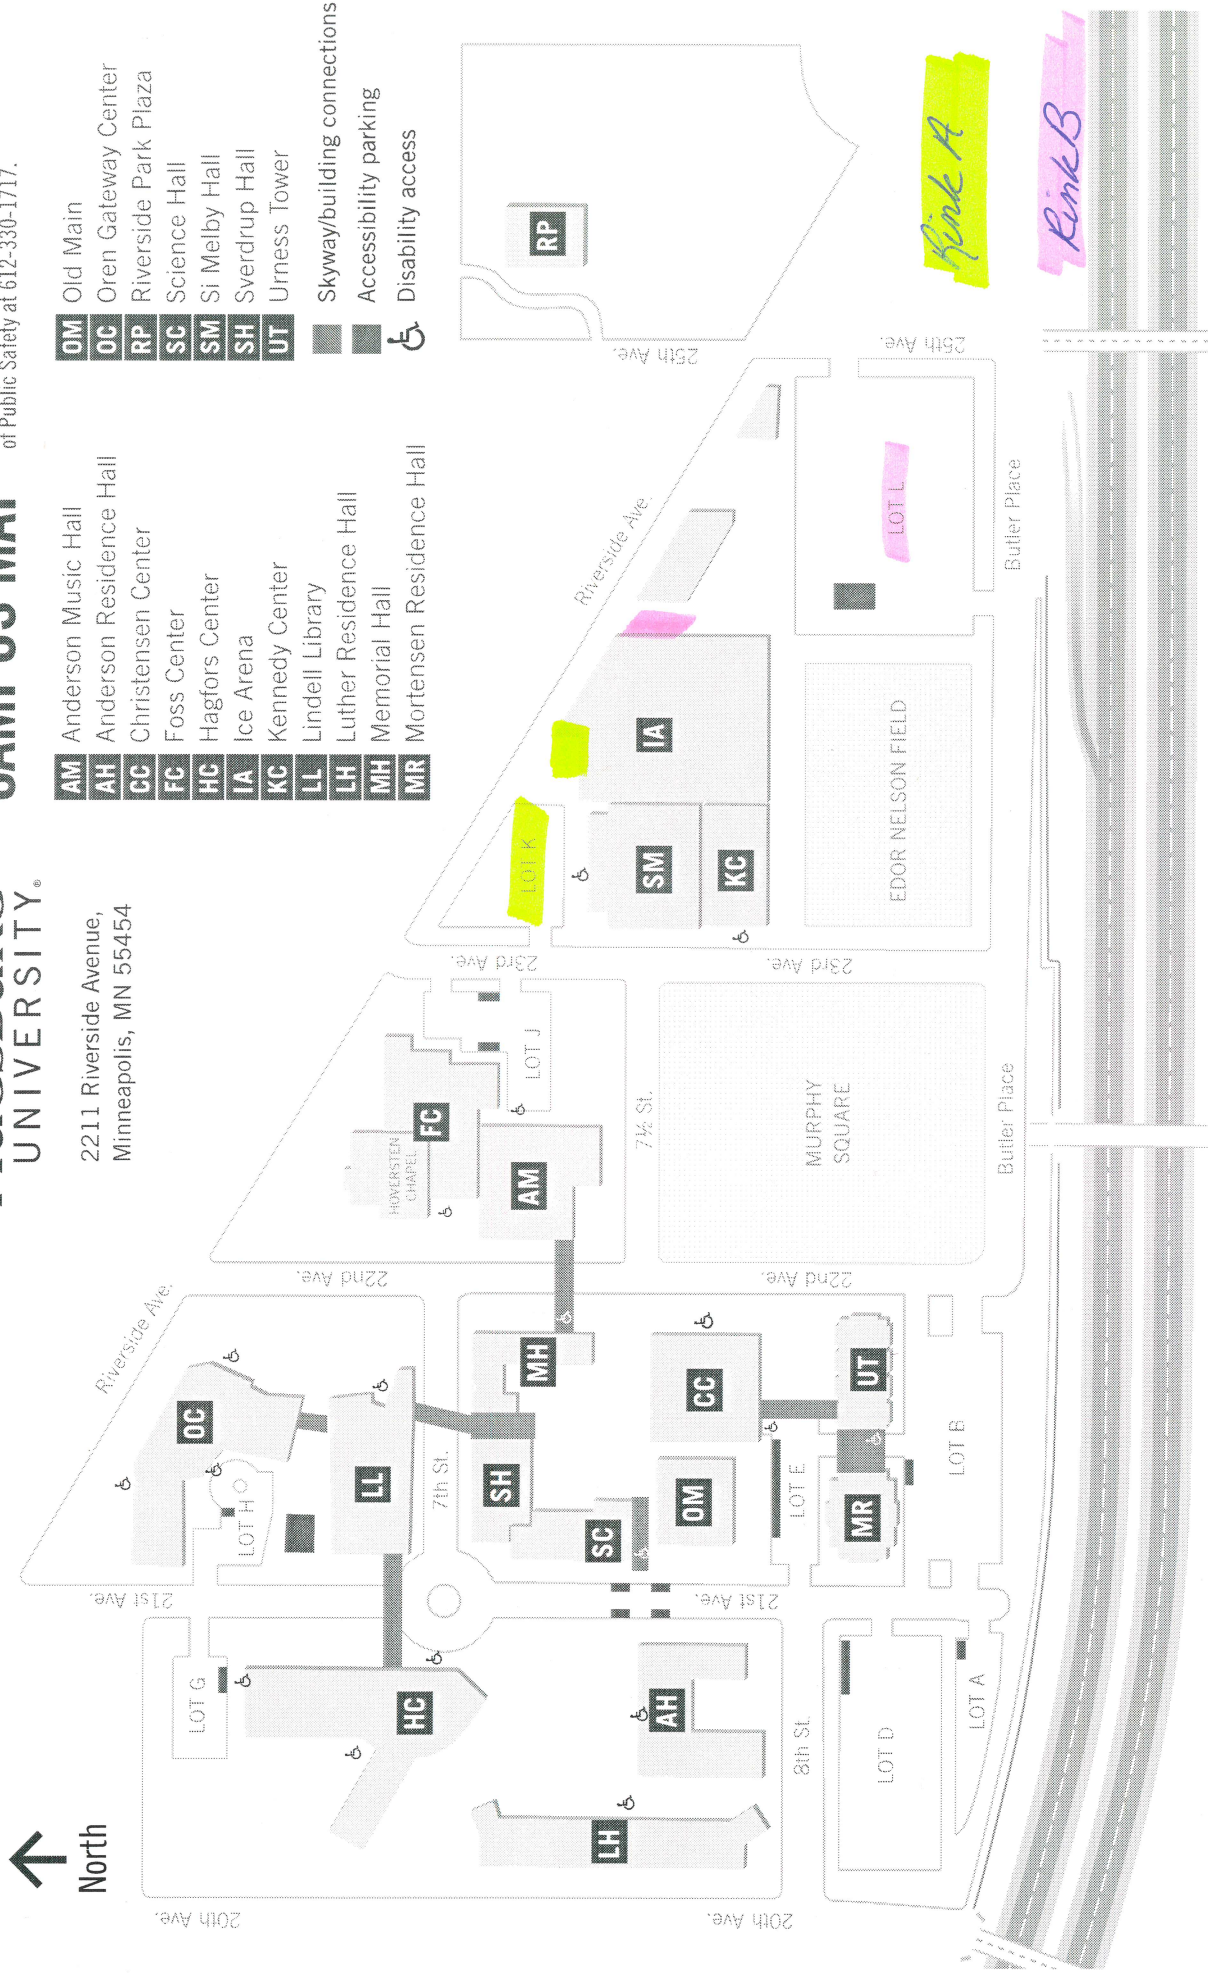

2211 Riverside Avenue,
Minneapolis, MN 55454

CAMPUS MAP

In case of an emergency, call the Department of Public Safety at 612-330-1717.

- AM** Anderson Music Hall
- AH** Anderson Residence Hall
- CC** Christensen Center
- FC** Foss Center
- HC** Hagfors Center
- IA** Ice Arena
- KC** Kennedy Center
- LL** Lindell Library
- LH** Luther Residence Hall
- MH** Memorial Hall
- MR** Mortensen Residence Hall

- OM** Old Main
- OC** Oren Gateway Center
- RP** Riverside Park Plaza
- SC** Science Hall
- SM** Si Melby Hall
- SH** Sverdrup Hall
- UT** Urness Tower

- Skyway/building connections
- Accessibility parking
- Disability access

PARKING—ALL LOTS REQUIRE A PERMIT 24 HOURS A DAY, SEVEN DAYS A WEEK.

- A. Visitor permits
- B. Residential/commuter student
- C. Commuter student (marked streets between 7th St. S. and the I-94 sound barrier)
- D. Faculty/staff permits
- E. Short-term visitor (3 hours max)
- G. Faculty/staff permits
- H. Reserved *
- J. Reserved **
- K. Commuter student
- L. General permits parking
- O. General permits parking
Off campus—2511 E. Franklin Ave.

* HOURCAR and car2go parking
** Future Auggie parking

augsburg.edu/about/map