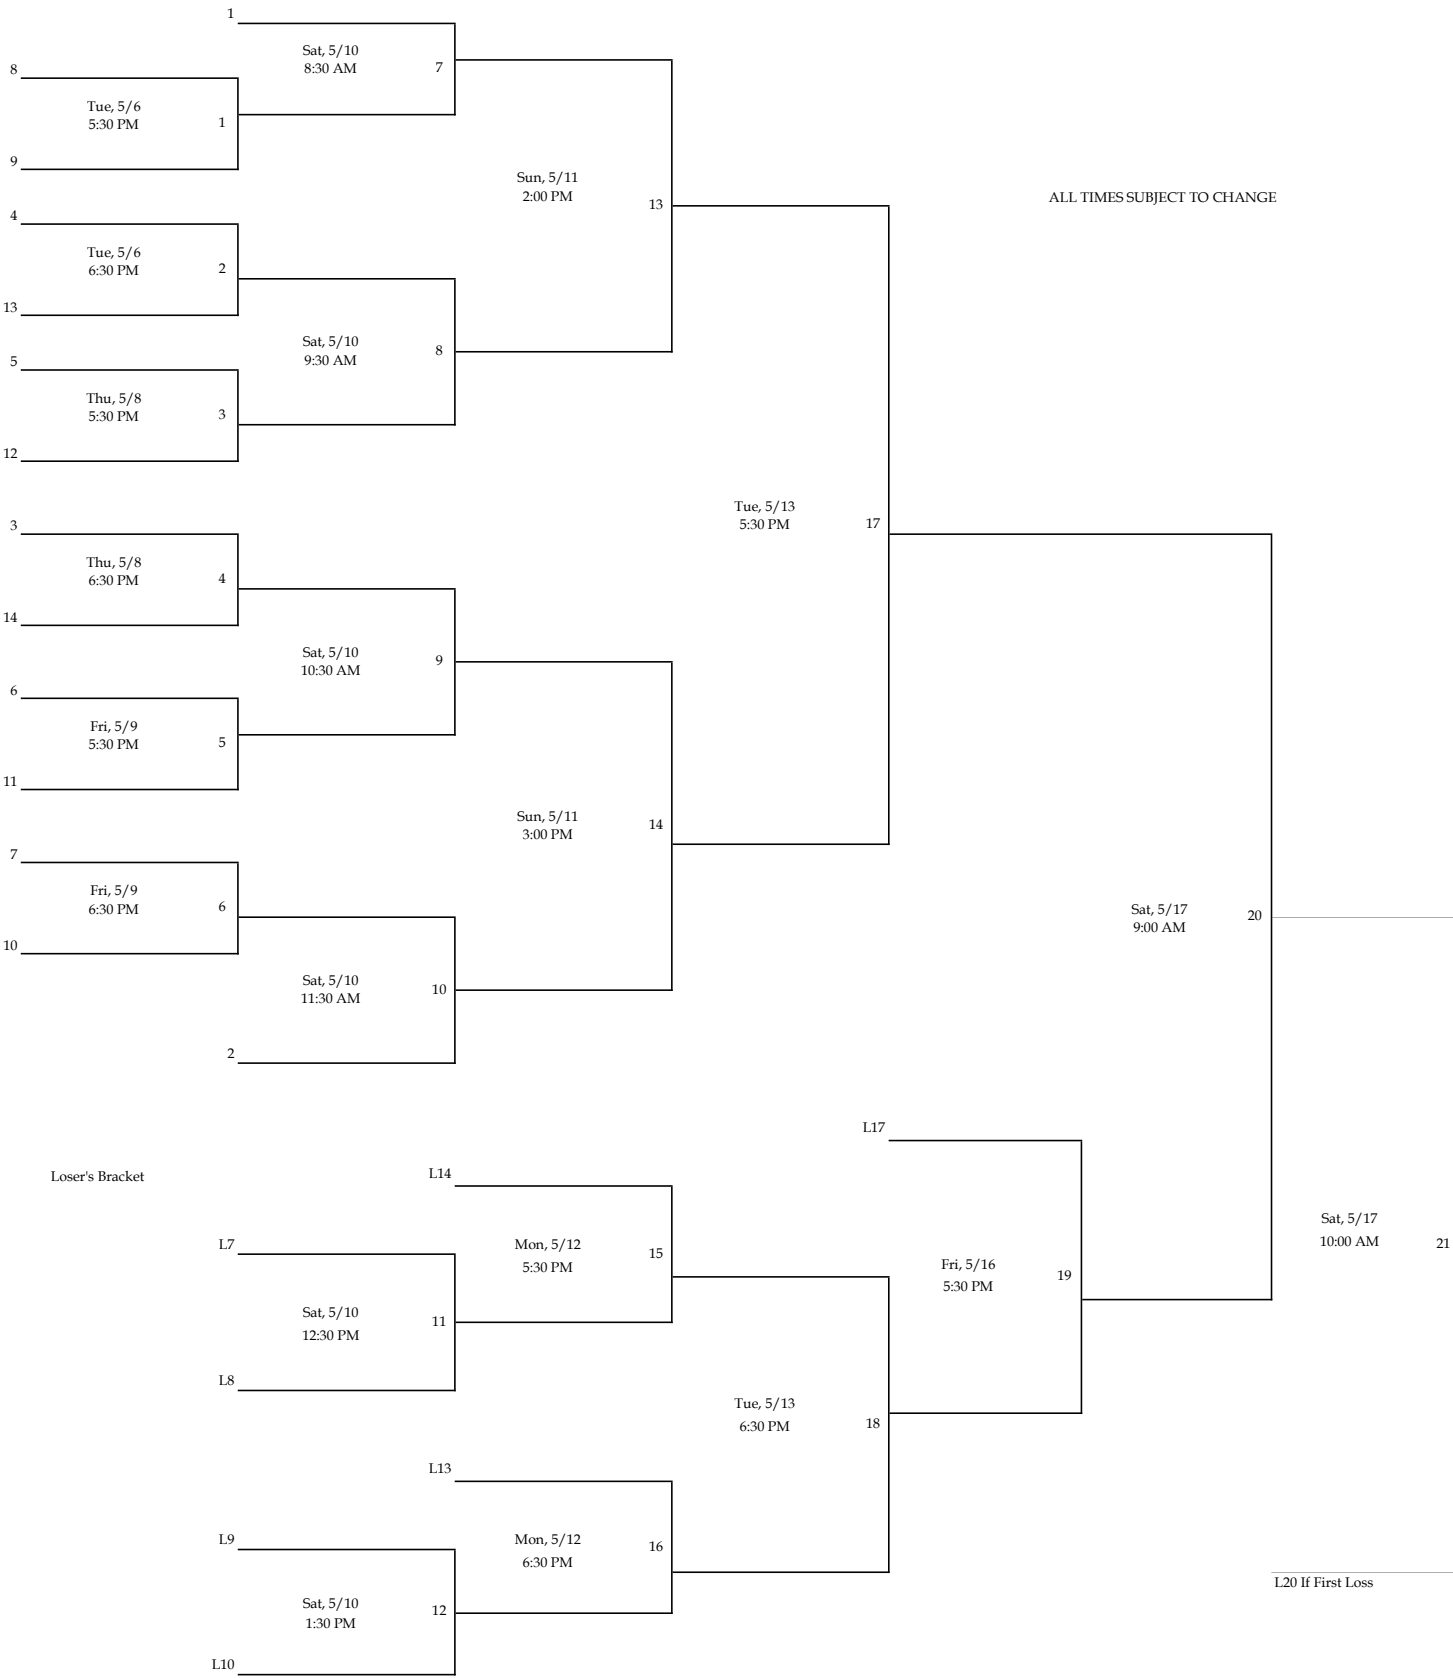

# T-Ball 2025 Single Elimination 1st Round Only

Winner's Bracket

5u Post-Season 2025

CHECK FIELD 1 OR FIELD 2

Loser's Bracket

## Winner's Bracket