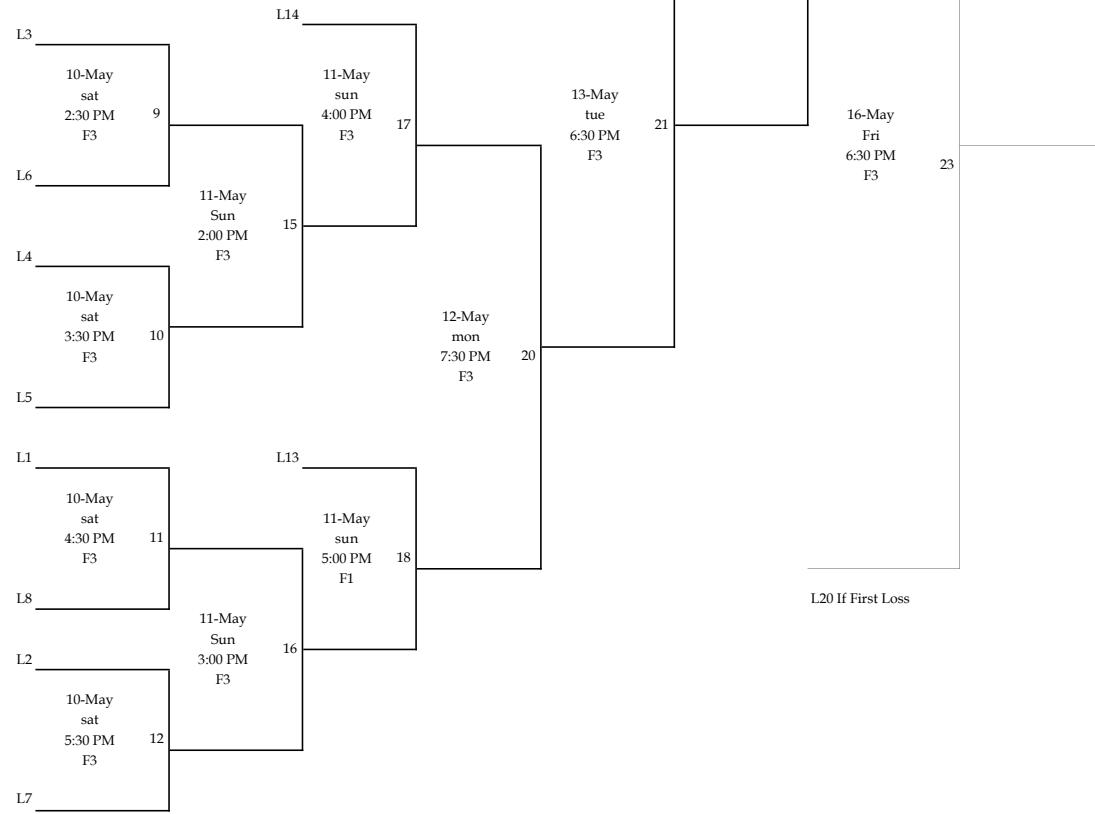

## Loser's Bracket

## Loser's Bracket

L20 If First Loss

Winner's Bracket

8u Post-Season 2025

CHECK FIELD 1 OR FIELD 2

Loser's Bracket

# Rookie Post-Season 2025

Pitching Week 1: Games 1-13  
Pitching Week 2: Games 14-17

Loser's Bracket

Finish Order

- 1 W 16/17
- 2 L 16/17
- 3 L 15
- 4 L 14
- 5-6 L 11/12
- 7-8 L 7/8
- 9 L 6

L16 If First Loss