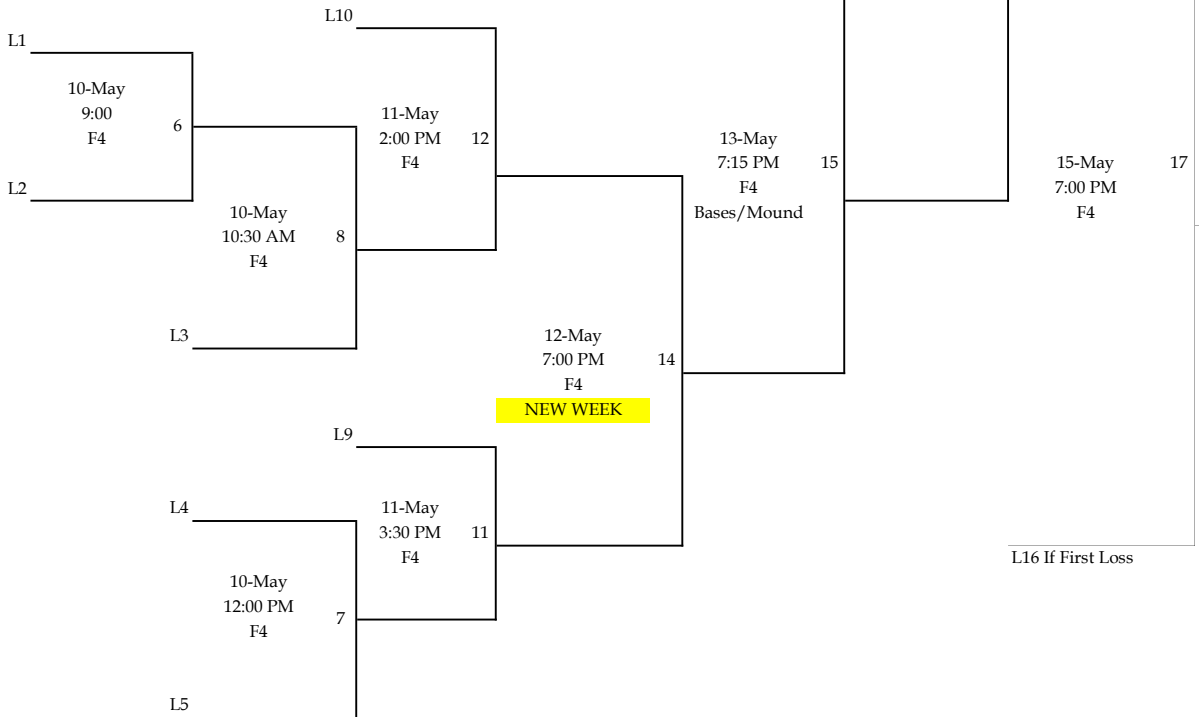

## Loser's Bracket

## Loser's Bracket

L20 If First Loss

Winner's Bracket

8u Post-Season 2025

CHECK FIELD 1 OR FIELD 2

Loser's Bracket

# Rookie Post-Season 2025

Pitching Week 1: Games 1-13  
Pitching Week 2: Games 14-17

Loser's Bracket

Finish Order

- 1 W 16/17
- 2 L 16/17
- 3 L 15
- 4 L 14
- 5-6 L 11/12
- 7-8 L 7/8
- 9 L 6

L16 If First Loss