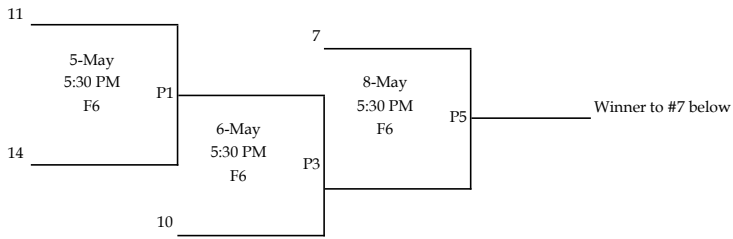

Minors 2025 Postseason (Play-in + 8 Team Double Elimination)

Play in Tournament (Single Elimination): PITCHING WEEK 1

Pitching Week 1: Play In Tournament
Pitching Week 2: Games 1-11
Pitching Week 3: Games 12-15
REST DAYS MUST BE OBSERVED