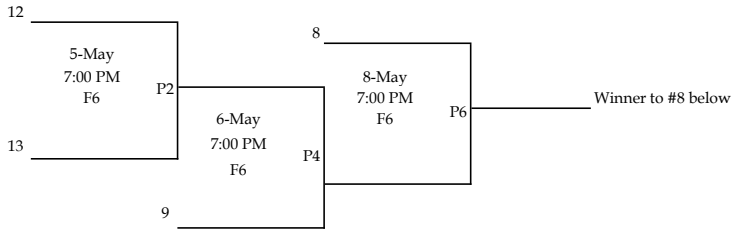

Minors 2025 Postseason (Play-in + 8 Team Double Elimination)

Play in Tournament (Single Elimination): PITCHING WEEK 1

Pitching Week 1: Play In Tournament
Pitching Week 2: Games 1-11
Pitching Week 3: Games 12-15
REST DAYS MUST BE OBSERVED

Winner's Bracket

Pitching Week 2: G1-G11
Pitching Week 3: G12-G15

Pitching Week 2

ALL TIMES SUBJECT TO CHANGE
All Games on Field 6 except for Game #12