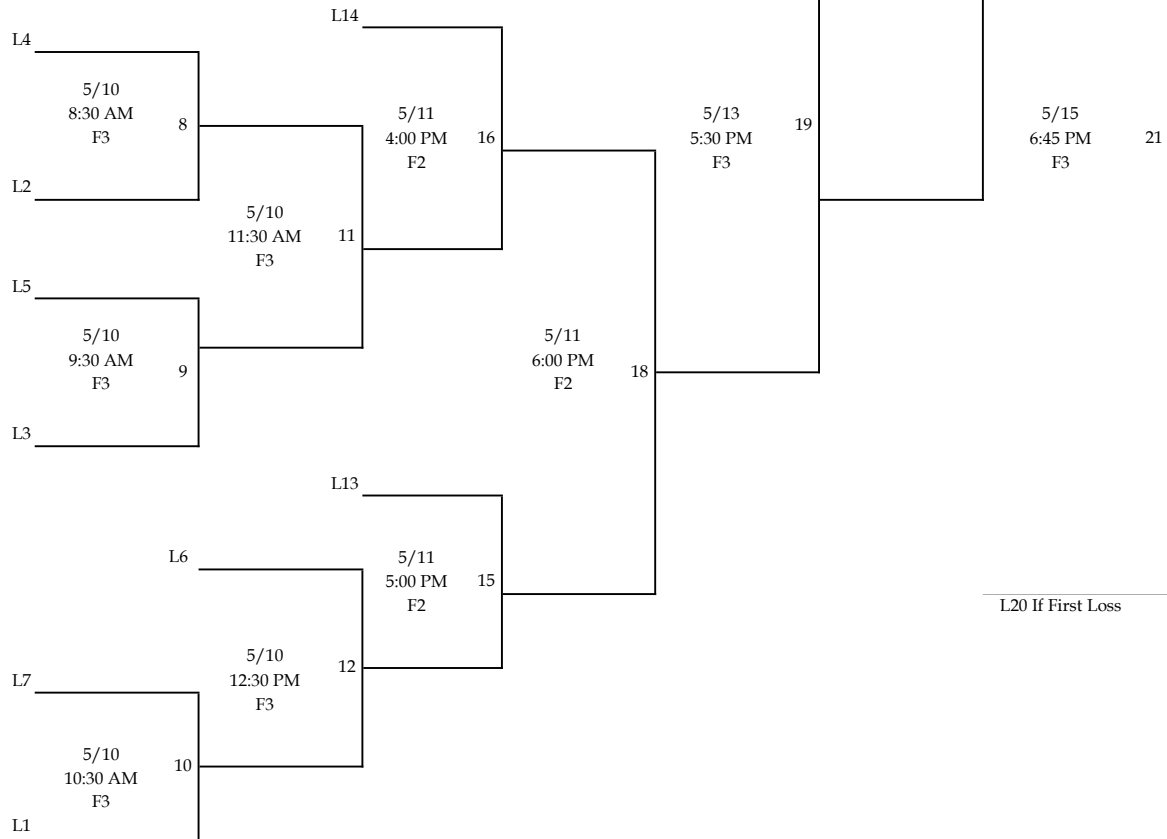

Loser's Bracket