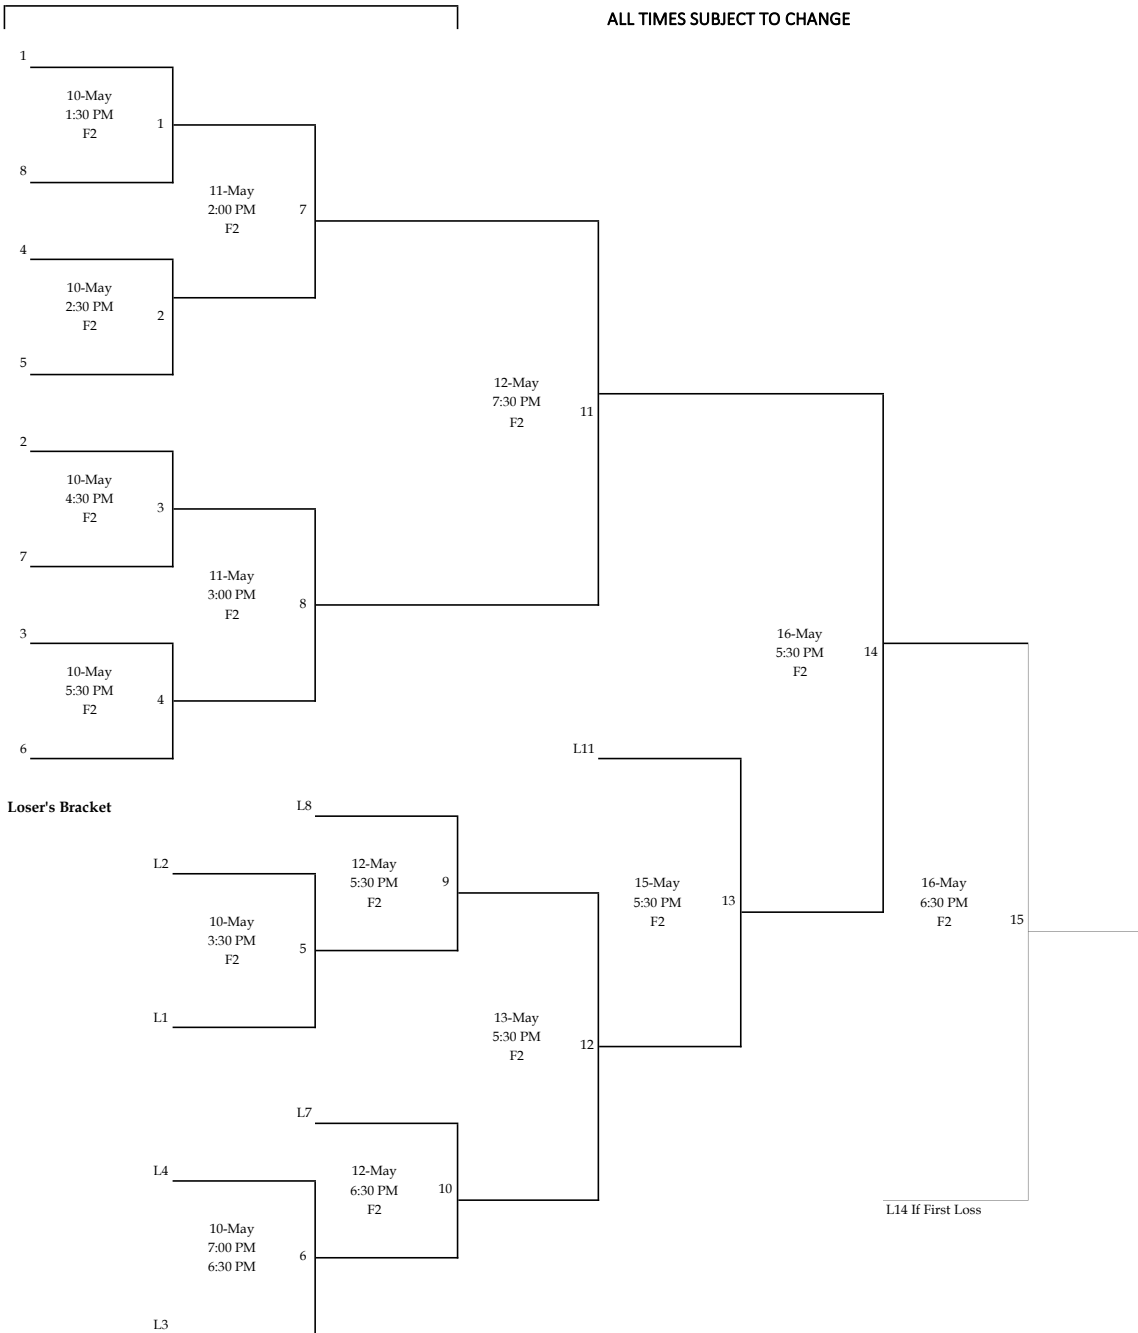

# T-Ball 2025 Single Elimination 1st Round Only

Winner's Bracket

5u Post-Season 2025

CHECK FIELD 1 OR FIELD 2

Loser's Bracket

## Play in Tournament

## Winner's Bracket

## Loser's Bracket