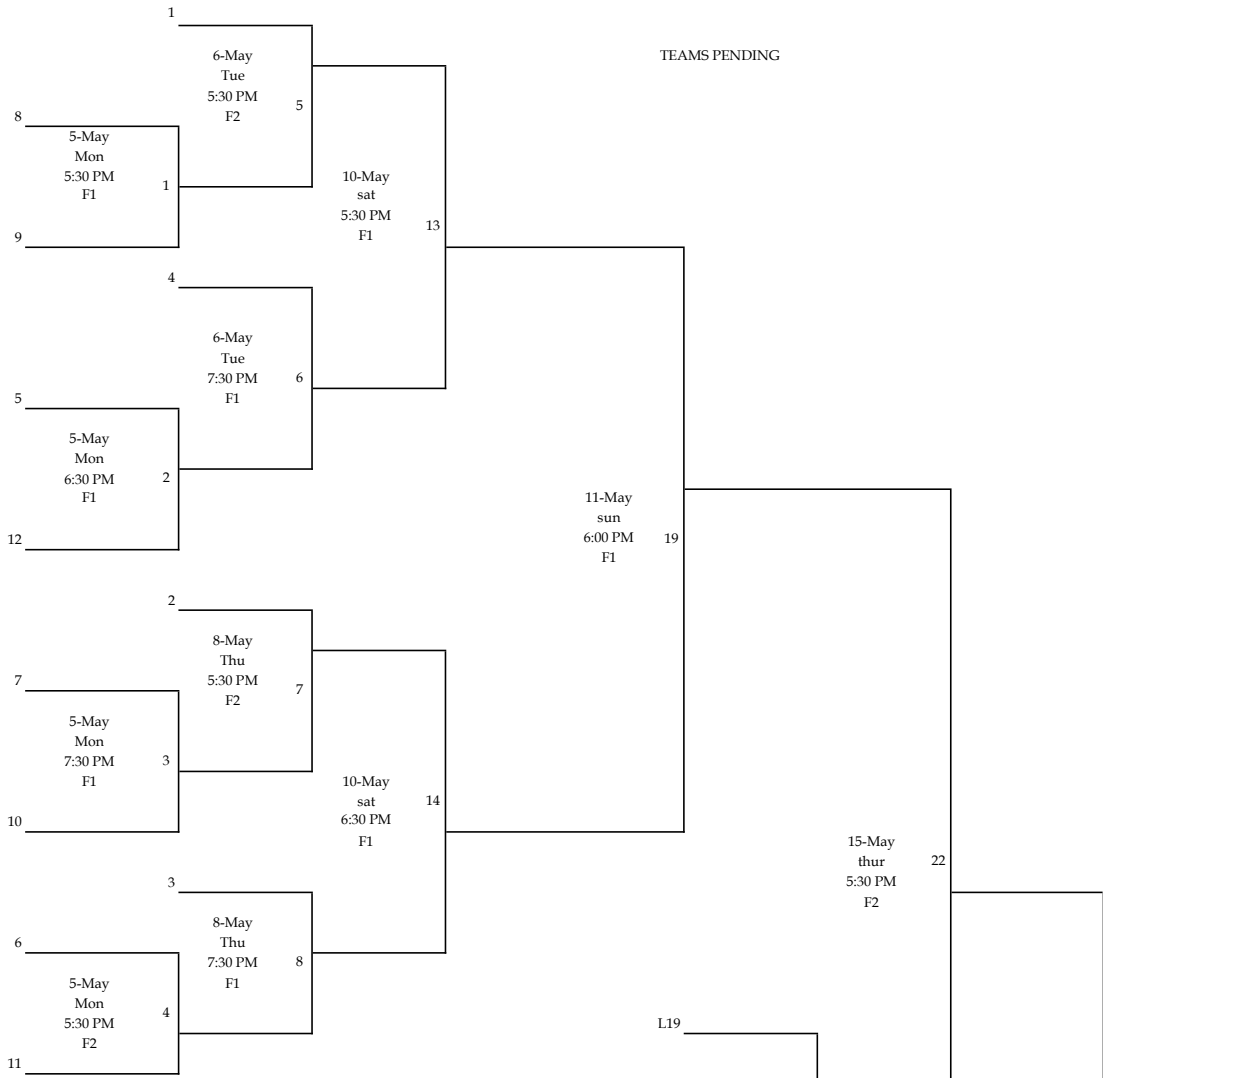

# T-Ball 2025 Single Elimination 1st Round Only

Winner's Bracket

5u Post-Season 2025

CHECK FIELD 1 OR FIELD 2

Loser's Bracket

## Play in Tournament

## Winner's Bracket

## Loser's Bracket