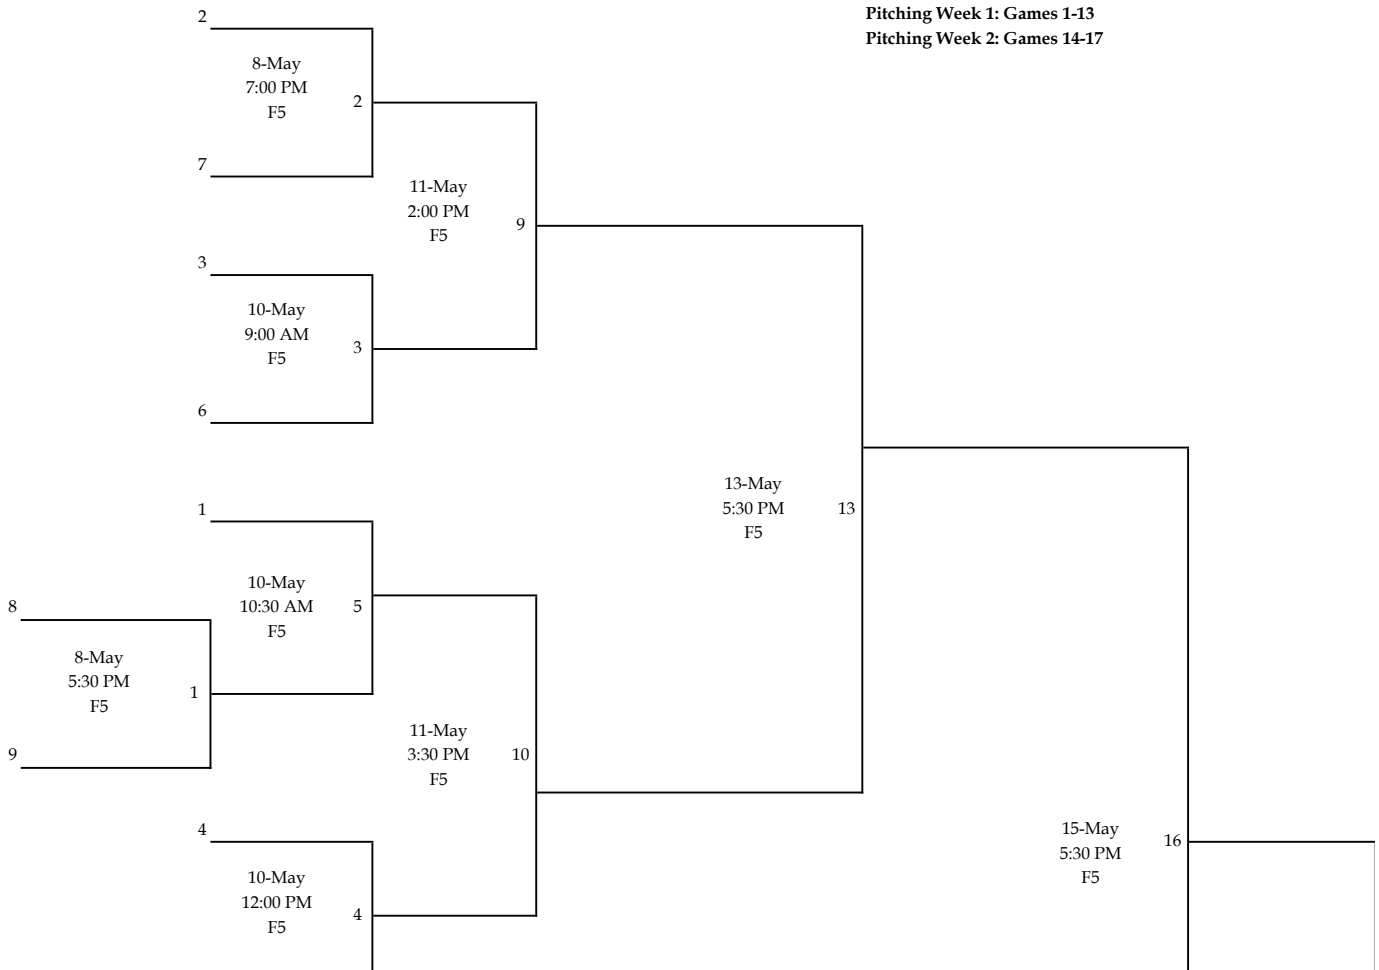

## Winner's Bracket

Pitching Week 2: G1-G11  
 Pitching Week 3: G12-G15

Pitching Week 2

**ALL TIMES SUBJECT TO CHANGE**  
 All Games on Field 6 except for Game #12

## Loser's Bracket