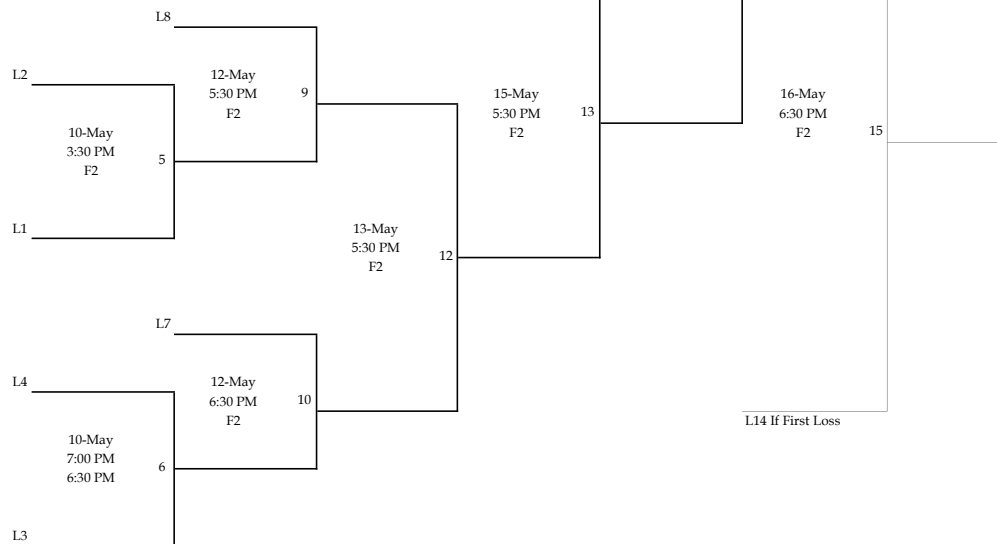

6u 2025 Postseason (Play-in + 8 Team Double Elimination)

Play in Tournament

Winner's Bracket

Loser's Bracket