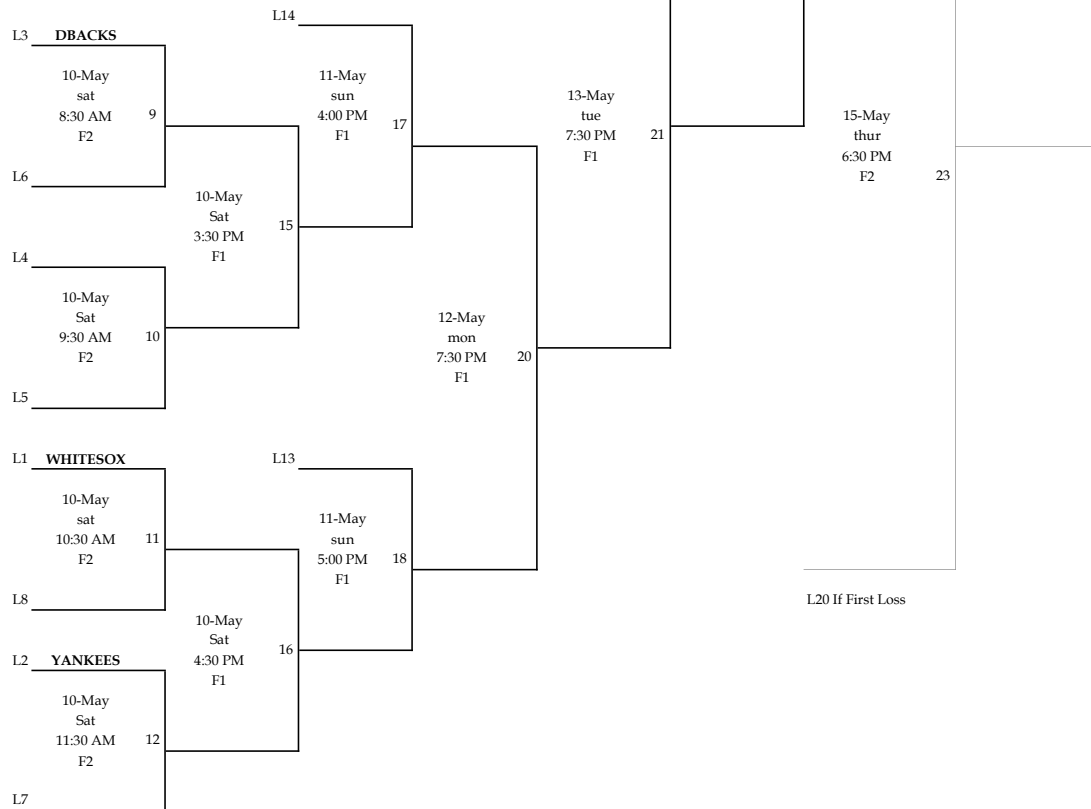

# T-Ball 2025 Single Elimination 1st Round Only

Winner's Bracket

5u Post-Season 2025

CHECK FIELD 1 OR FIELD 2

Loser's Bracket

# 6u 2025 Postseason (Play-in + 8 Team Double Elimination)

## Play in Tournament

## Winner's Bracket