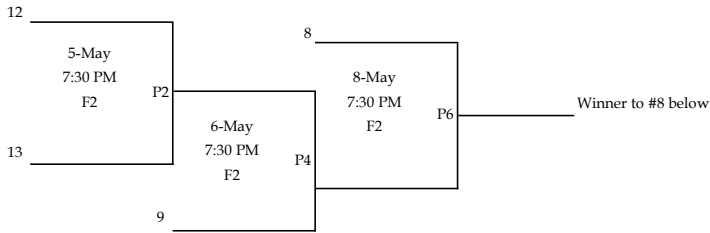

6u 2025 Postseason (Play-in + 8 Team Double Elimination)

Play in Tournament