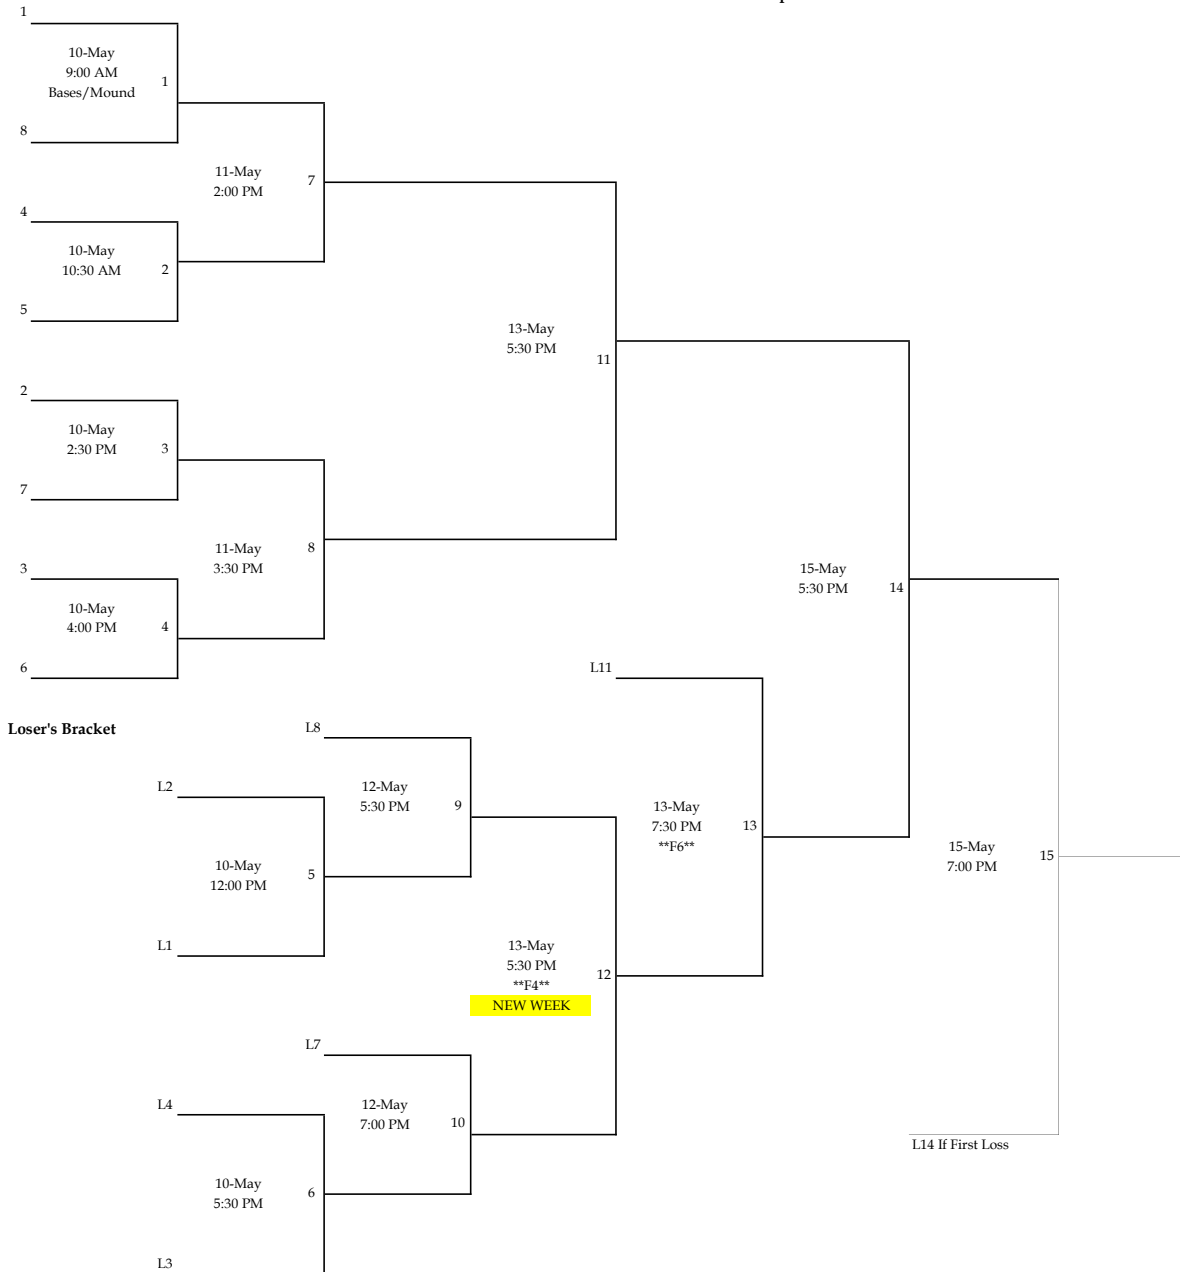

Winner's Bracket

Pitching Week 2: G1-G11
Pitching Week 3: G12-G15

Pitching Week 2

ALL TIMES SUBJECT TO CHANGE
All Games on Field 6 except for Game #12