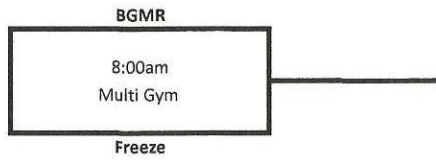

**If we are ahead of schedule-games will start early.
You will get a 3 minute warm up prior to early start.*

8th Grade Girls

Franklin Middle School
Sunday

Championship Round Criteria:

1. Win/Loss Record
2. Head to Head
3. Opponent Point Total (to stress defense: lower is better)
4. Coin Flip