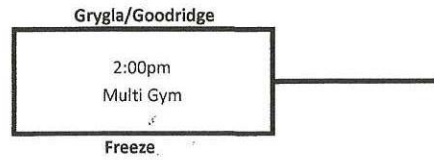

**If we are ahead of schedule-games will start early.
You will get a 3 minute warm up prior to early start.*

8th Grade Girls

Franklin Middle School
Sunday

Championship Round Criteria:

1. Win/Loss Record
2. Head to Head
3. Opponent Point Total (to stress defense: lower is better)
4. Coin Flip