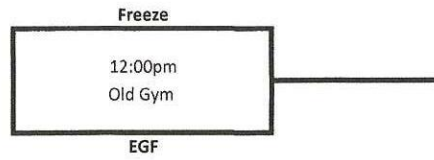

**If we are ahead of schedule-games will start early.
You will get a 3 minute warm up prior to early start.*

8th Grade Girls

Franklin Middle School
Sunday

Championship Round Criteria:

1. Win/Loss Record
2. Head to Head
3. Opponent Point Total (to stress defense: lower is better)
4. Coin Flip