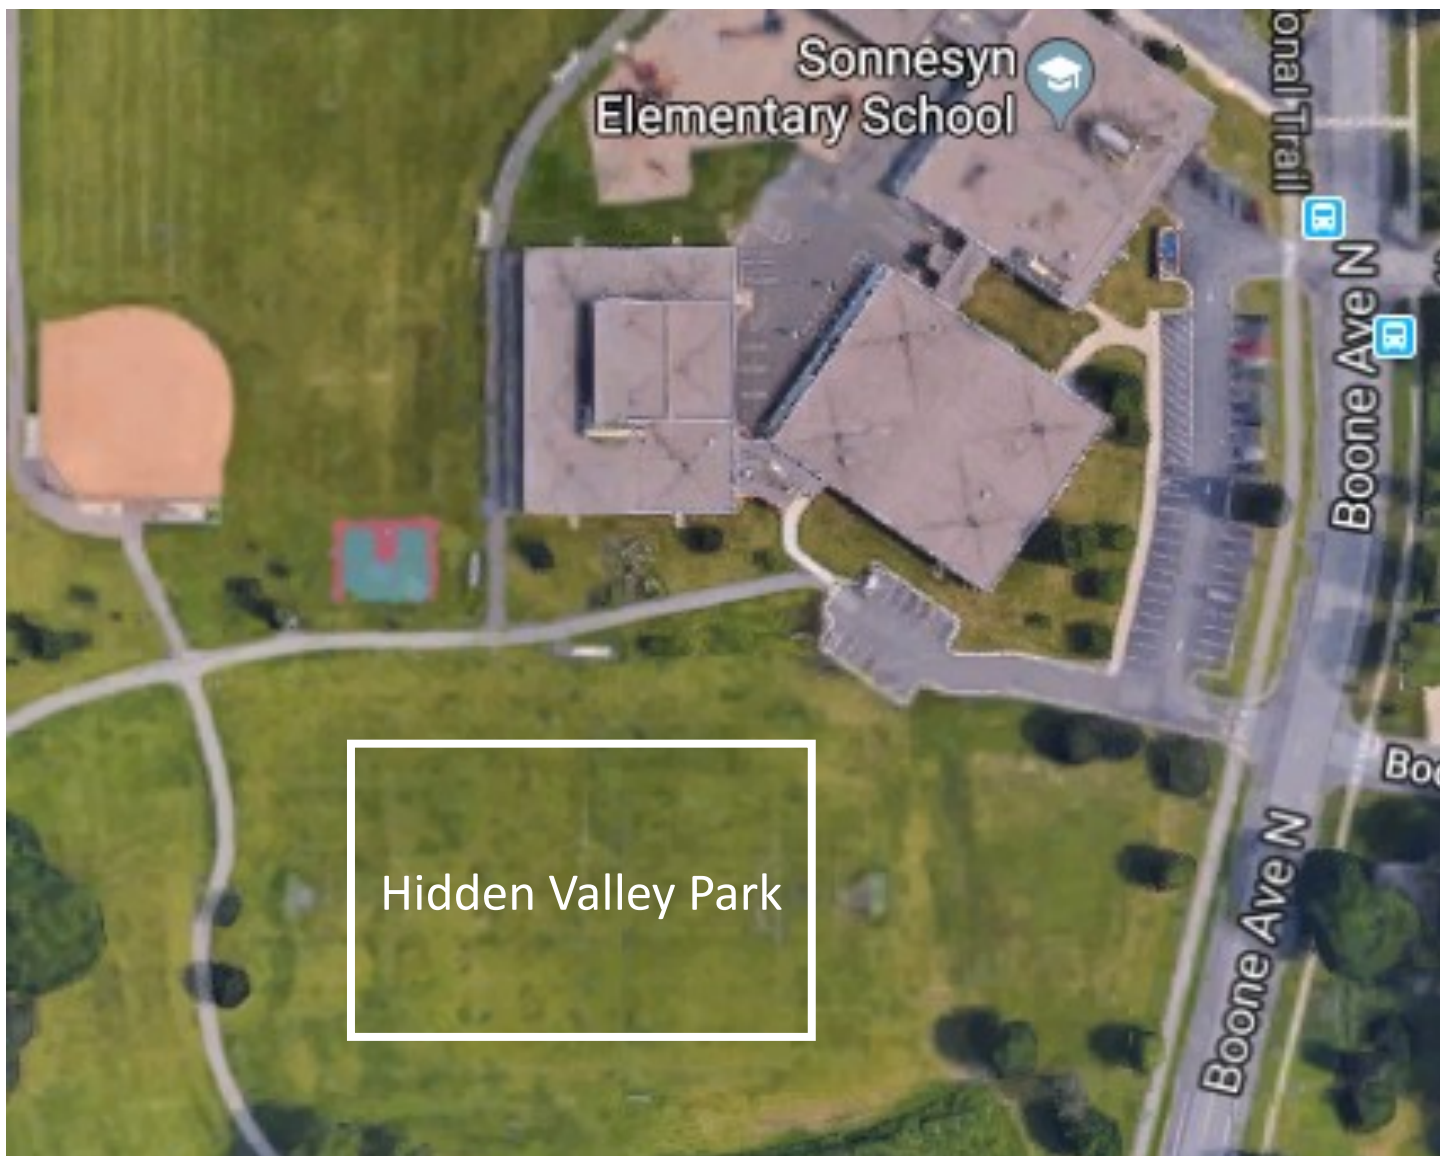

Hidden Valley Park

Address: 3421 Boone Ave N, New Hope, MN 55427

From Hwy 169, exit at the 36th Ave exit. Take 36th Ave east 0.5 mi to Boone Ave. Turn right onto Boone Ave and head south for 0.2 mi. The field will be on the south side of Sonnesyn Elementary School.