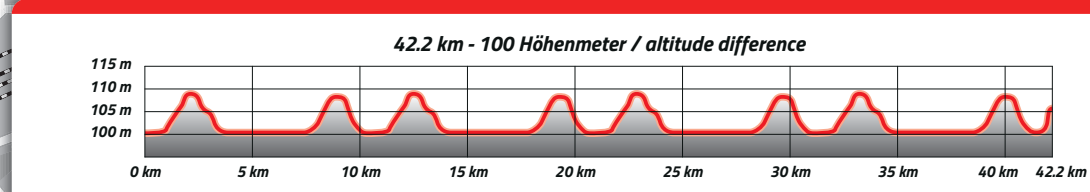

HOKA
IRONMAN
EUROPEAN SERIES
OFFICIAL RUNNING SHOES

- Schwimmstrecke / Swim course
- Radstrecke / Bike course
- Laufstrecke / Run course
- Kilometer
- Verpflegung Aid station
- Gatorade
- Energy Station
- Wasser Water station