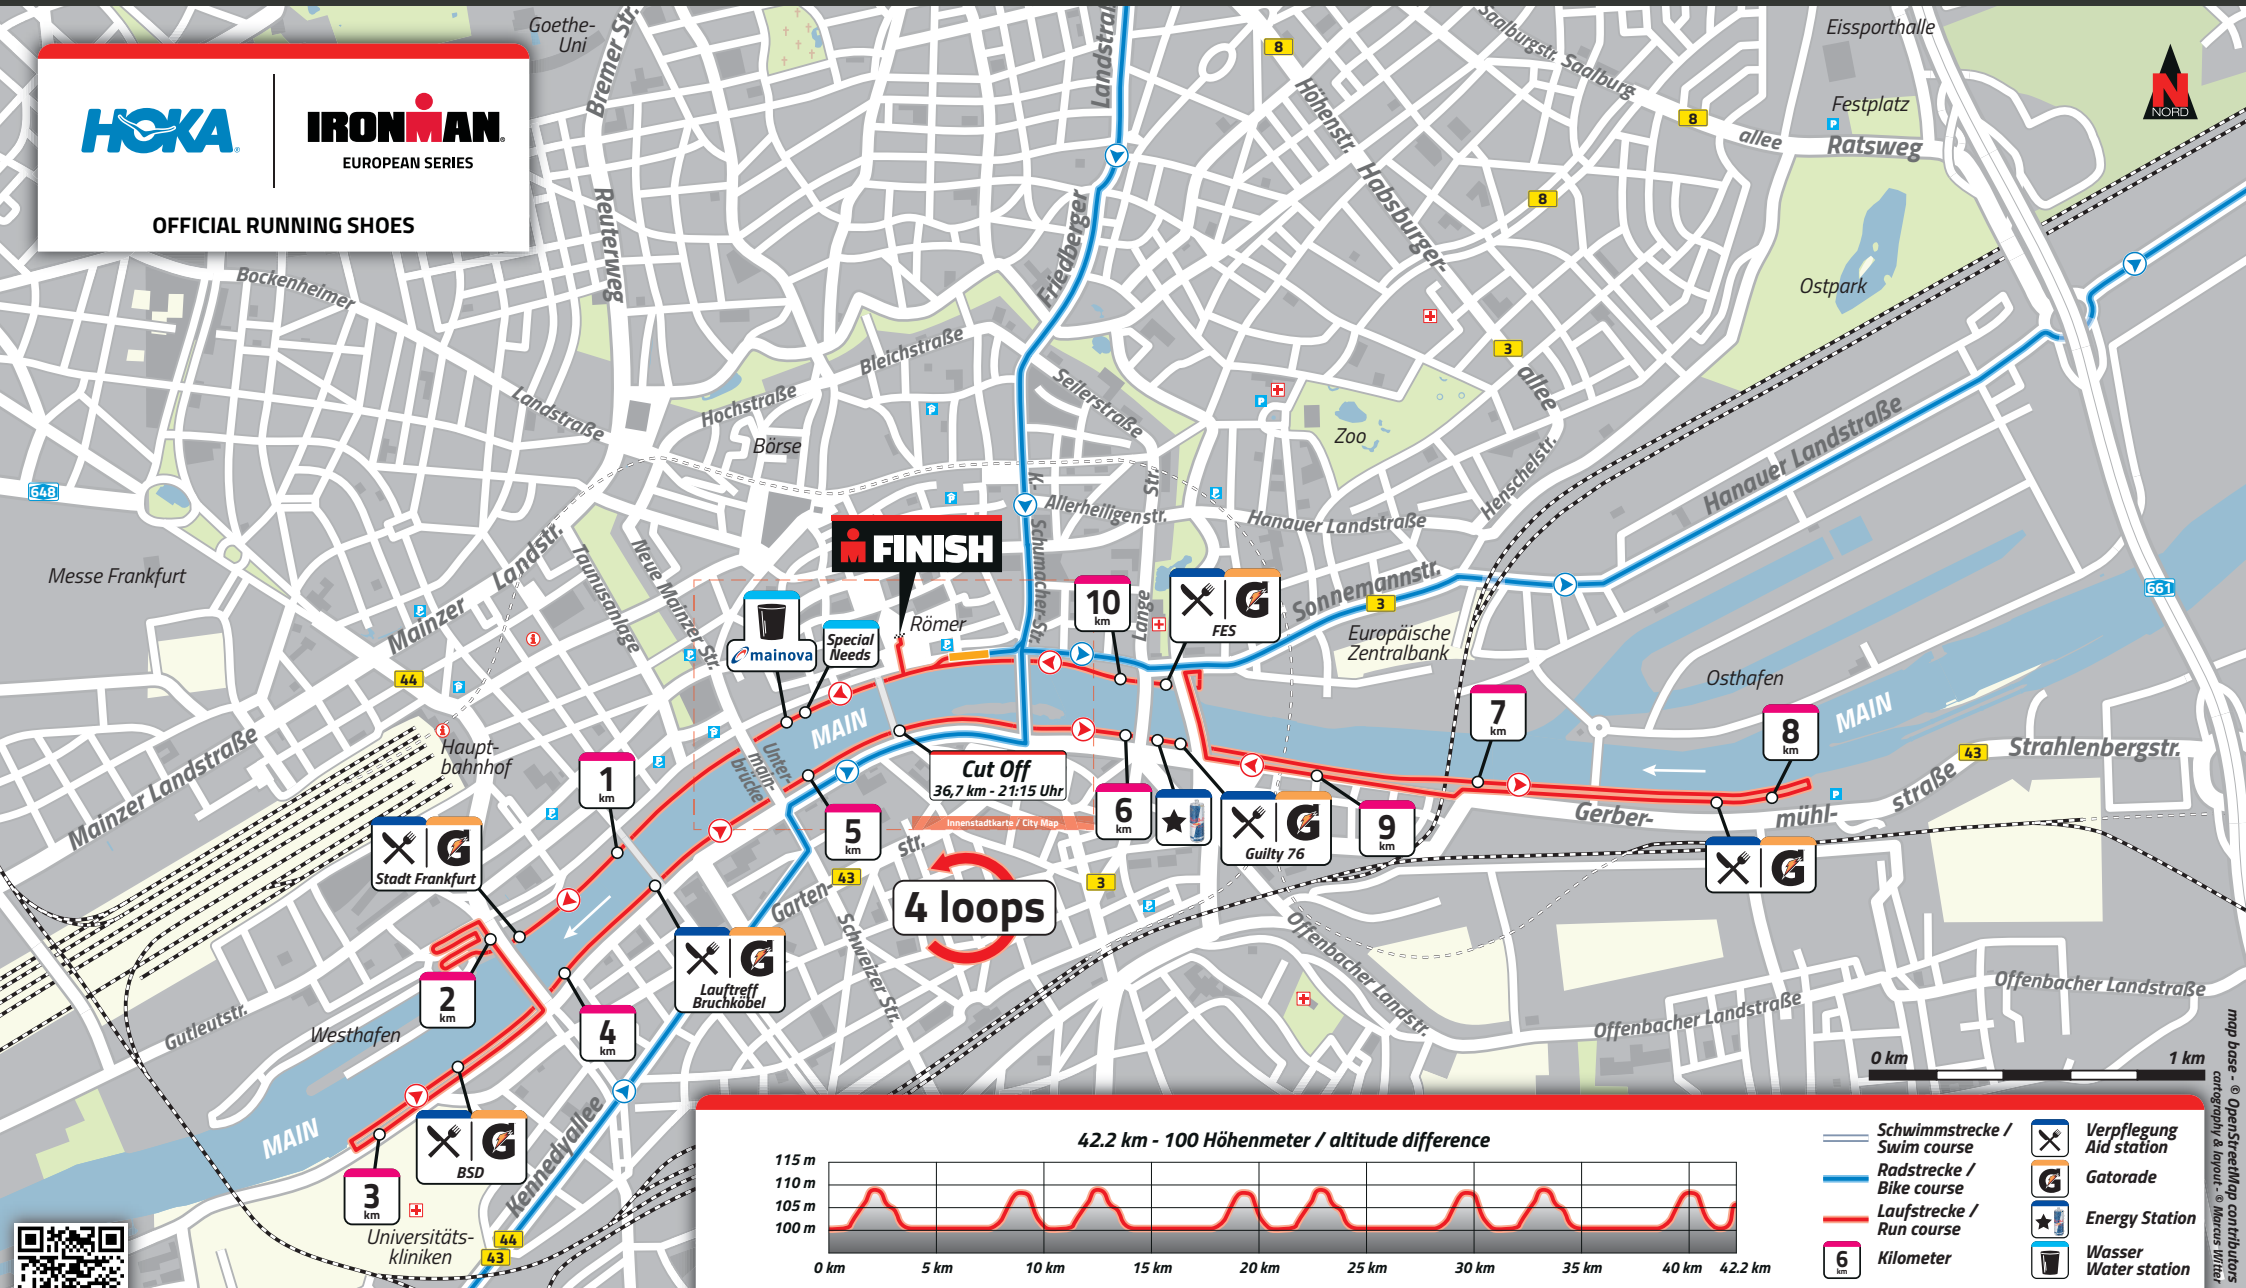

HOKA
IRONMAN
EUROPEAN SERIES
OFFICIAL RUNNING SHOES

- Schwimmstrecke / Swim course
- Radstrecke / Bike course
- Laufstrecke / Run course
- Kilometer
- Verpflegung Aid station
- Gatorade
- Energy Station
- Wasser Water station