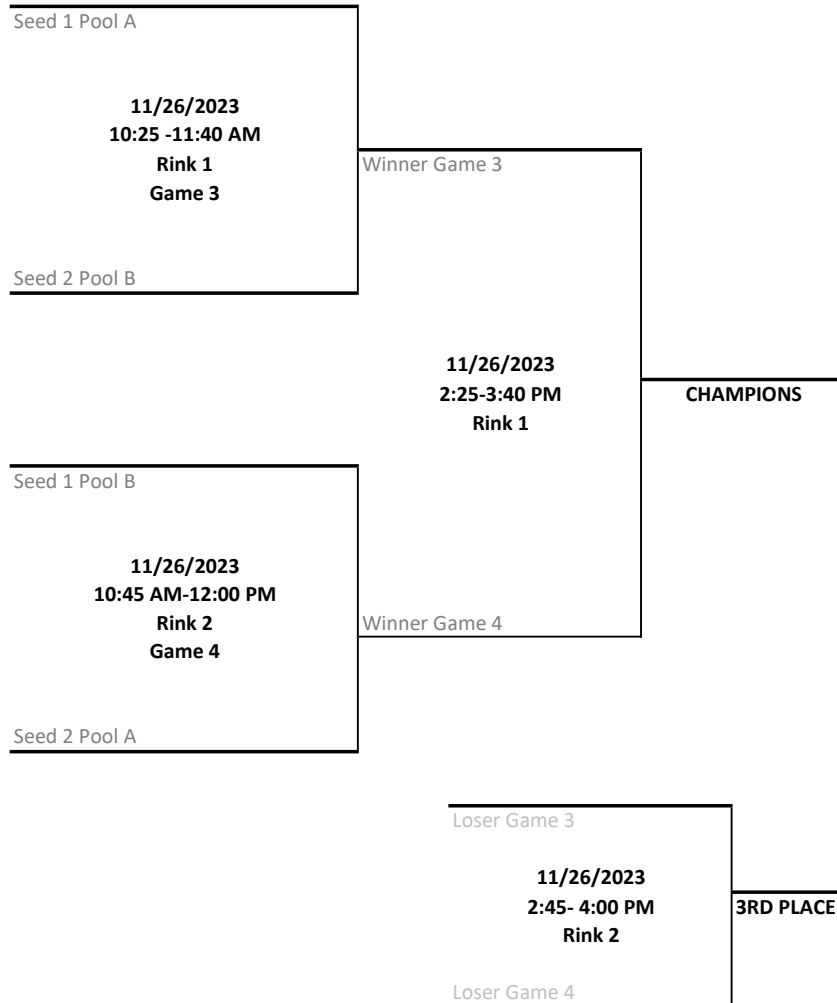

| POOL B | Game 1 | Game 2 | Game 3 | Total | Goals Scored | Goals Allowed | +/- | Seed |
|---------------------|--------|--------|--------|-------|--------------|---------------|-----|------|
| 5. PL Navy | | | | | | | | |
| 6. Woodbury White | | | | | | | | |
| 7. Minnetonka Black | | | | | | | | |
| 8. MN River | | | | | | | | |

POOL PLAY POINTS:

Points will be awarded as follows: Win = 3 points, Tie = 2 points, **Shutout WIN = 1 point**

ADVANCEMENT:

The top 2 teams from each pool based on total points awarded will advance to the Championship Bracket.
 The bottom 2 teams from each pool based on total points awarded will advance to the Consolation Games.

TIE BREAKER RULES:

1. The winner of the head-to-head game.

2023 WISHBONE CLASSIC SQUIRT B2 TOURNAMENT CHAMPIONSHIP BRACKET

HOME TEAM IS LISTED ON TOP AND WILL WEAR LIGHT COLORED JERSEYS