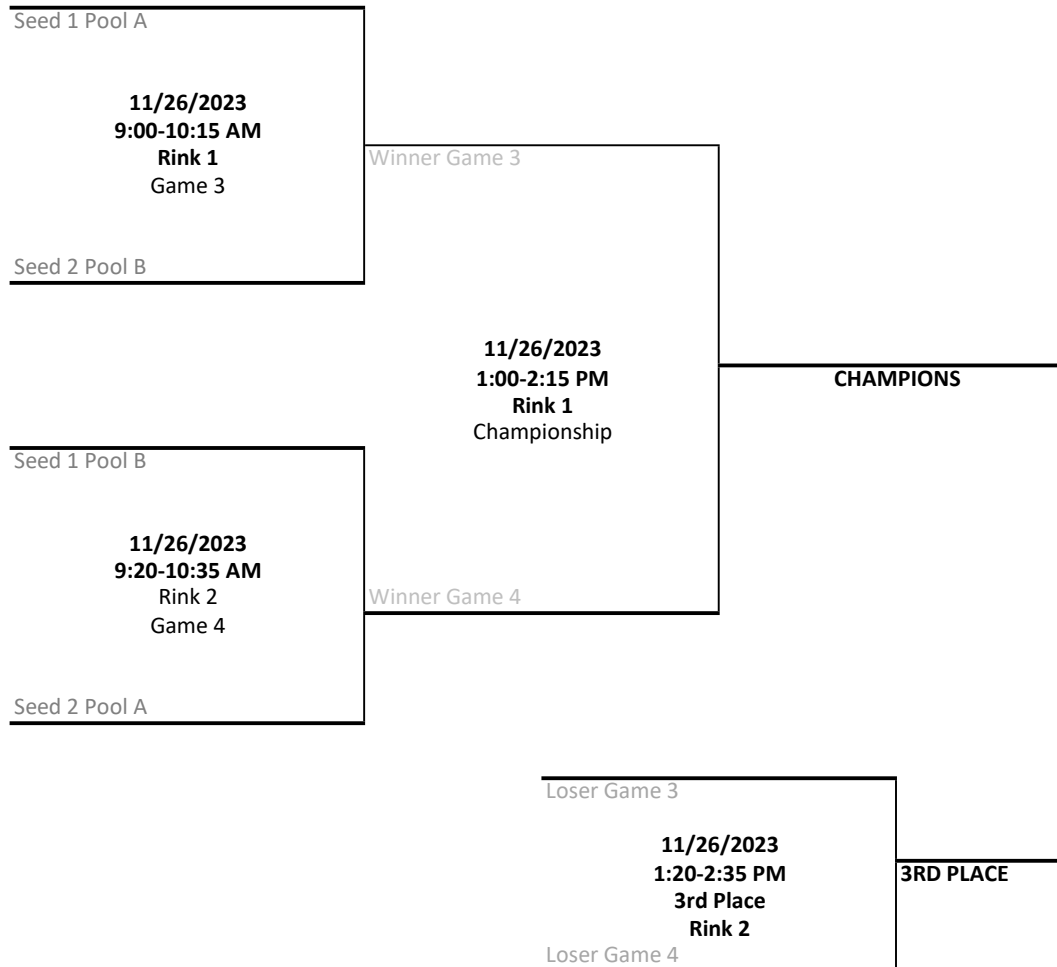

POOL PLAY POINTS:

Points will be awarded as follows: Win = 3 points, Tie = 2 points, **Shutout WIN = 1 point**

ADVANCEMENT:

The top 2 teams from each pool based on total points awarded will advance to the Championship Bracket.
 The bottom 2 teams from each pool based on total points awarded will advance to the Consolation Games.

TIE BREAKER RULES:

1. The winner of the head-to-head game.

2023 WISHBONE CLASSIC SQUIRT B1 TOURNAMENT CHAMPIONSHIP BRACKET

HOME TEAM IS LISTED ON TOP AND WILL WEAR LIGHT COLORED JERSEYS

2023 WISHBONE CLASSIC SQUIRT B2 TOURNAMENT POOL PLAY SCHEDULE