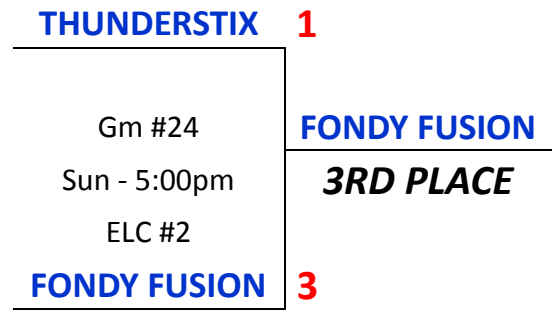

POOL C SCHEDULE

Game #	Team 1	Score	Team 2	Score	Date	Time	Field
3	GRB Rays	1	Thunderstix	16	Sat	1:30pm	1
7	GRB Rays	0	WI Outlawz 12U	10	Sat	3:00pm	1
11	WI Outlawz 12U	1	Thunderstix	2	Sat	4:30pm	1

POOL D SCHEDULE

Game #	Team 1	Score	Team 2	Score	Date	Time	Field
4	Oconomowoc 5 O's	1	Mad City Panic	17	Sat	1:30pm	2
8	Oconomowoc 5 O's	0	Fondy Fusion Black	34	Sat	3:00pm	2
12	Fondy Fusion Black	15	Mad City Panic	2	Sat	4:30pm	2

Championship Bracket

All Pool Winners will advance + two (2) Wild Cards. Pool Winners will be re-seeded 1-4, Wild Cards will be re-seeded 5-6.

Remaining 6 teams will be re-seeded into Consolation Bracket.

Please see Pool Play Tie-breaker & Re-Seeding Determinations.

FIELD KEY

Fields 1 & 2: ELC Fields - Marshall

12U

OUTLAWZ 11U 12

12U

10 SO MILWAUKEE

GRB RAYS 15