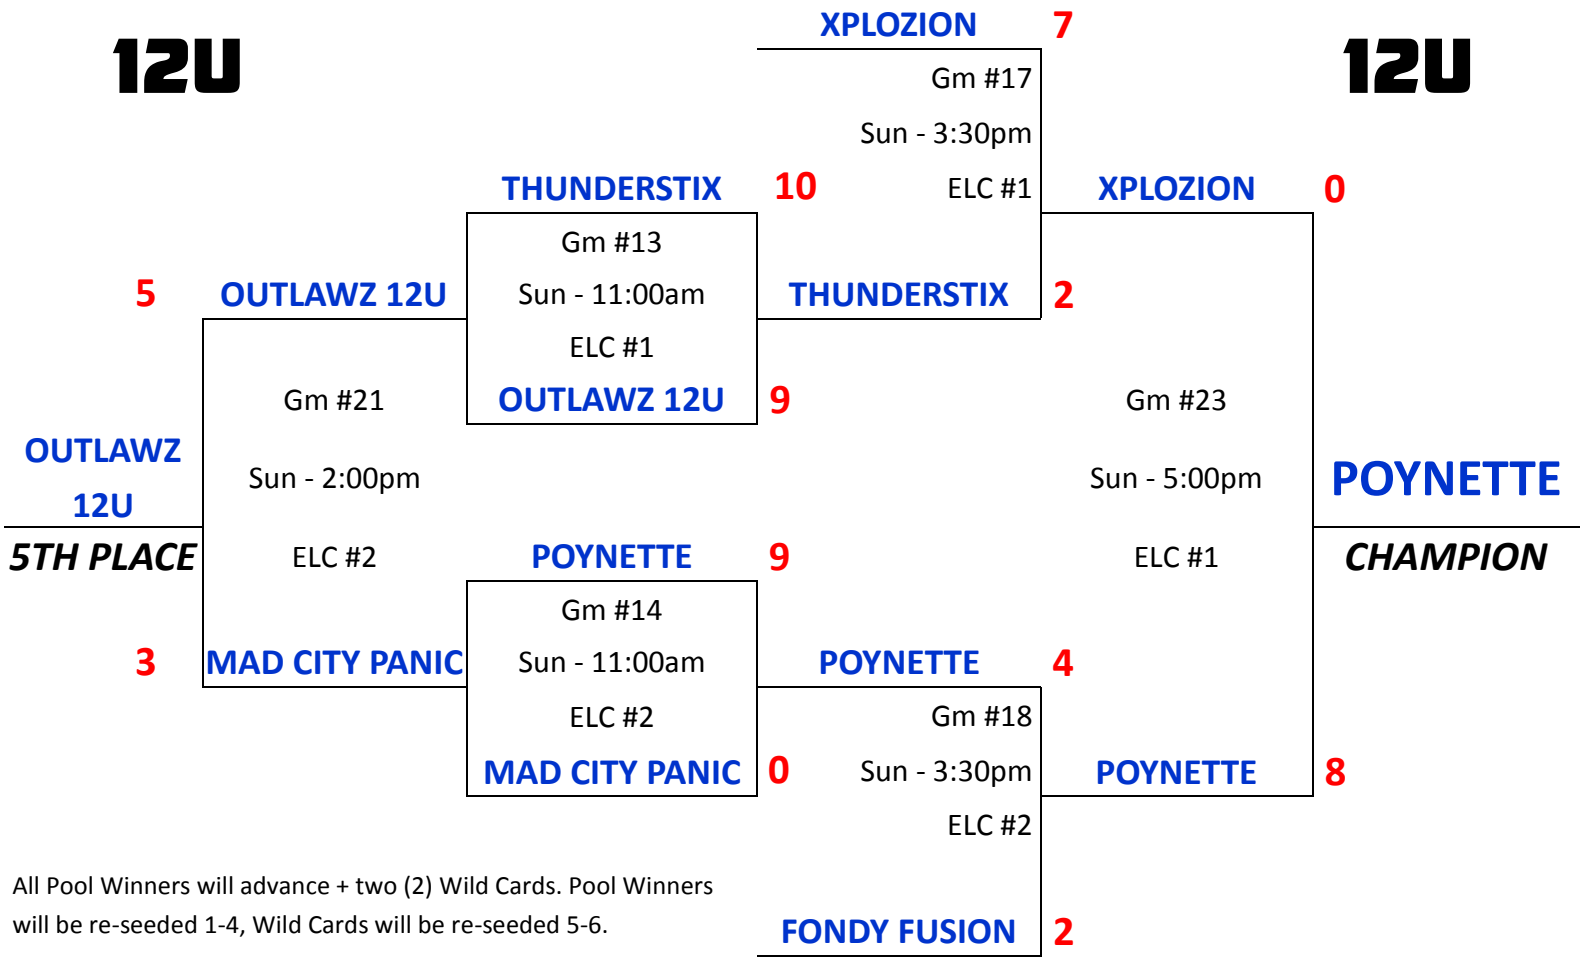

Championship Bracket

All Pool Winners will advance + two (2) Wild Cards. Pool Winners will be re-seeded 1-4, Wild Cards will be re-seeded 5-6.

Remaining 6 teams will be re-seeded into Consolation Bracket.

Please see Pool Play Tie-breaker & Re-Seeding Determinations.