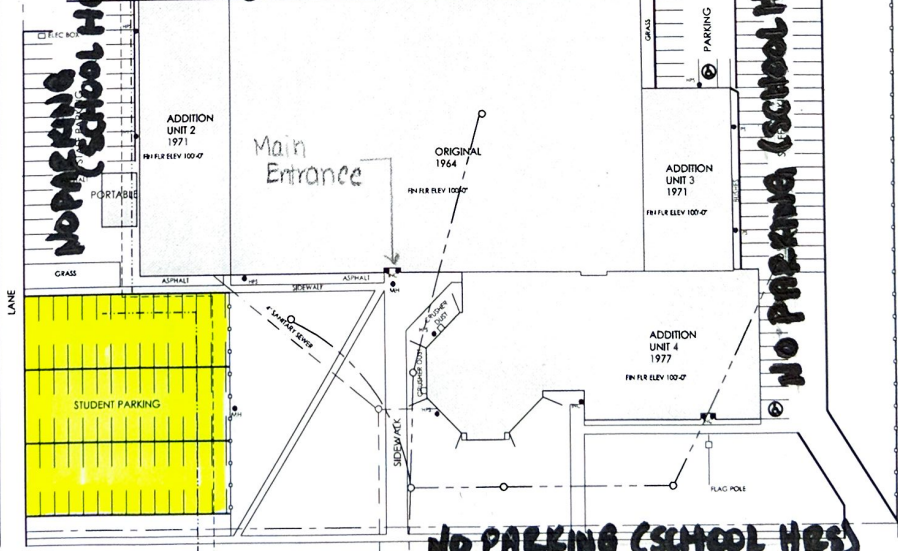

PROPERTY LINE 187.800

BASEBALL FIELD

ENTRANCE OPEN - SCHOOL HRS ONLY

NO PARKING (SCHOOL HRS)

ACADIA DRIVE

Saskatoon
Public
Schools

SITE PLAN
EVAN HARDY
NOVEMBER 2018

605 ACADIA DRIVE
PARCELA
LANI 64-5-101.82
14.82 ACRES