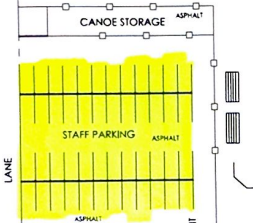

PROPERTY LINE 187.800

BASEBALL FIELD

ENTRANCE OPEN - SCHOOL HRS ONLY

NO PARKING (SCHOOL HRS)

ACADIA DRIVE

Saskatoon
Public
Schools

SITE PLAN
EVAN HARDY
NOVEMBER 2018

605 ACADIA DRIVE
PARCELA
LANI 64-5-101.82
14.82 ACRES