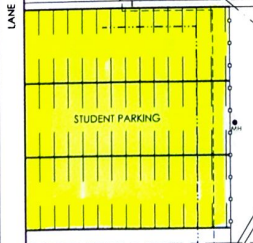

PROPERTY LINE 187.800

BASEBALL FIELD

ENTRANCE OPEN - SCHOOL HRS ONLY

NO PARKING (SCHOOL HRS)

ACADIA DRIVE

Saskatoon
Public
Schools

SITE PLAN
EVAN HARDY
NOVEMBER 2018

605 ACADIA DRIVE
PARCELA
LANI 64-5-101.82
14.82 ACRES