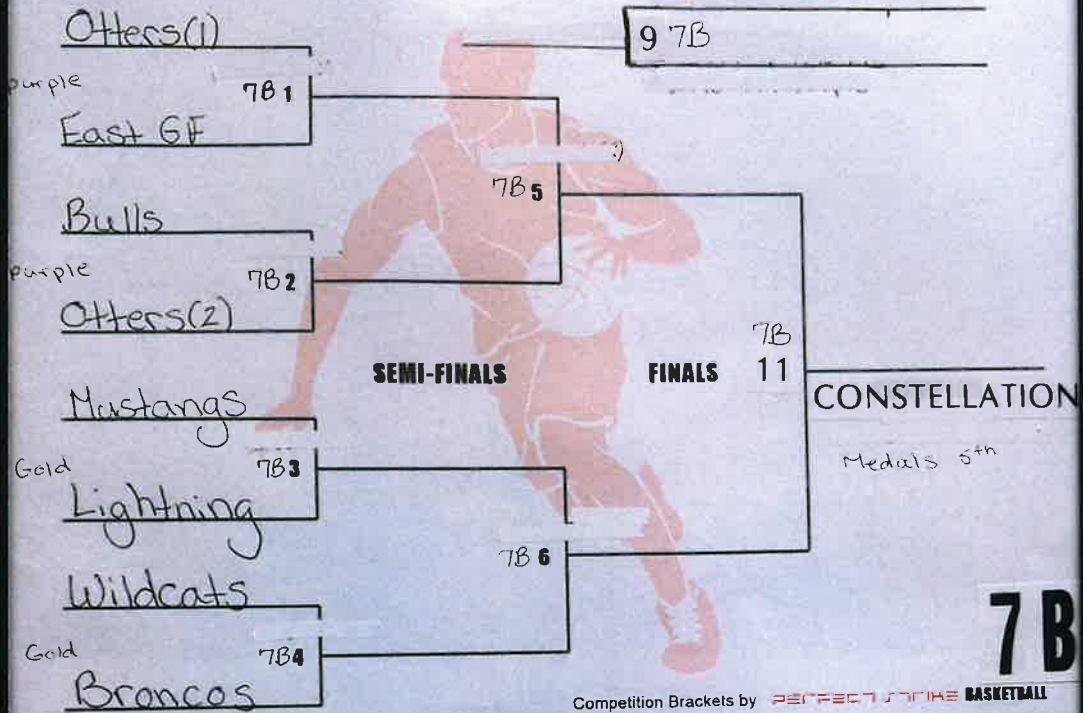

COMPETITION BRACKETS DATE: 2-28-26