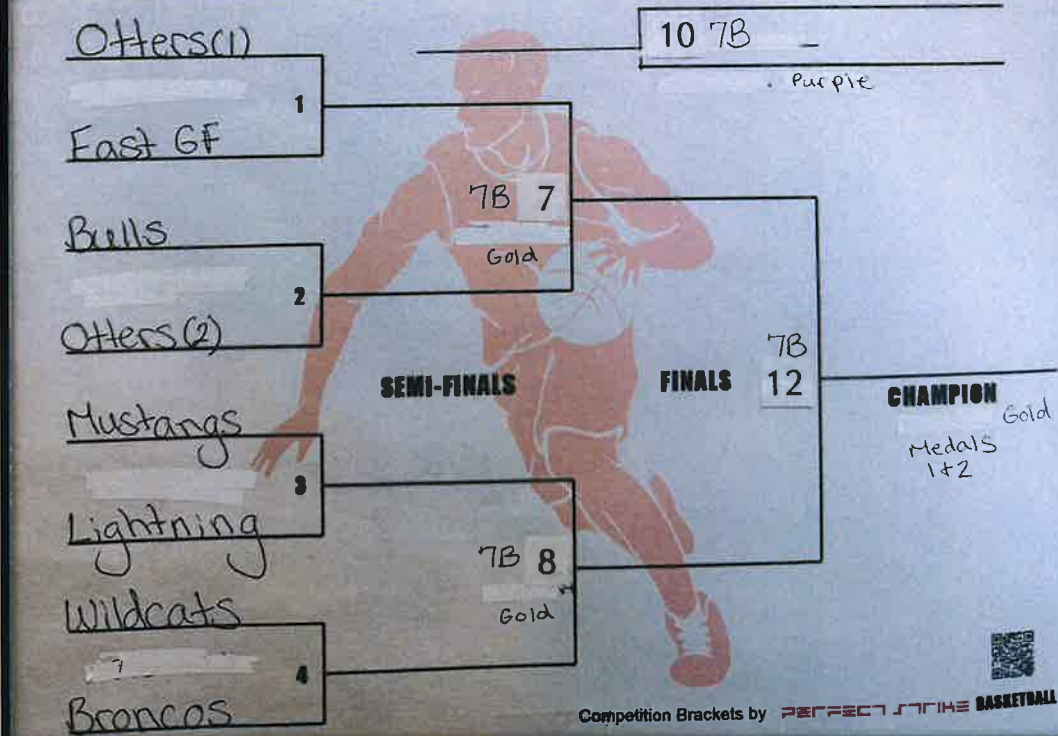

COMPETITION BRACKETS DATE: 2-28-26