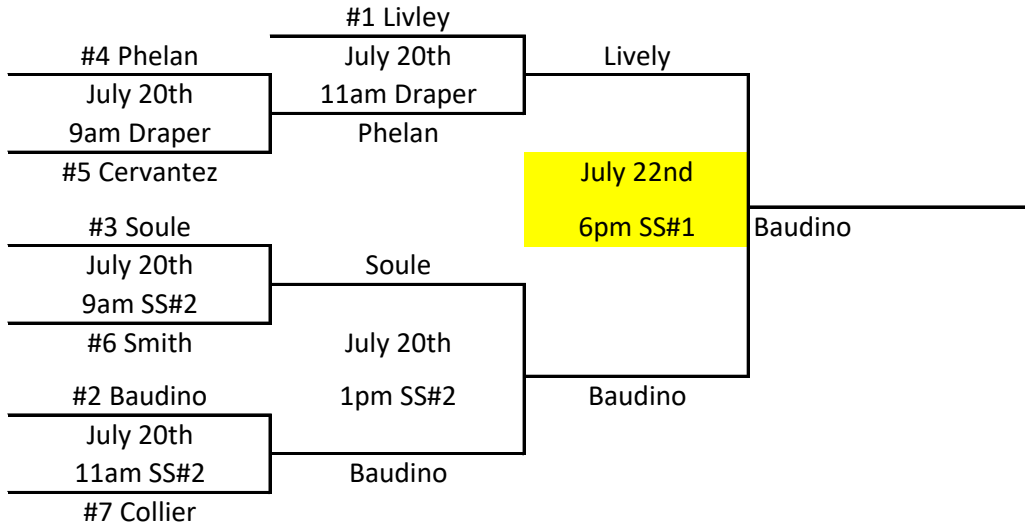

2019 11 & 12 Year Old Rec. Tournament

Single Elimination Bracket

- Games may start up to 15 minutes early
- Higher seed is home team
- Flip for Championship game
- CA. tie breaker if after regulation game is tied
- 1:45 time limit, no new inning after 1:45
- No Infield Warm ups
- Rec. Tournament rules are in effect
- Pitchers can pitch 2 innings per game