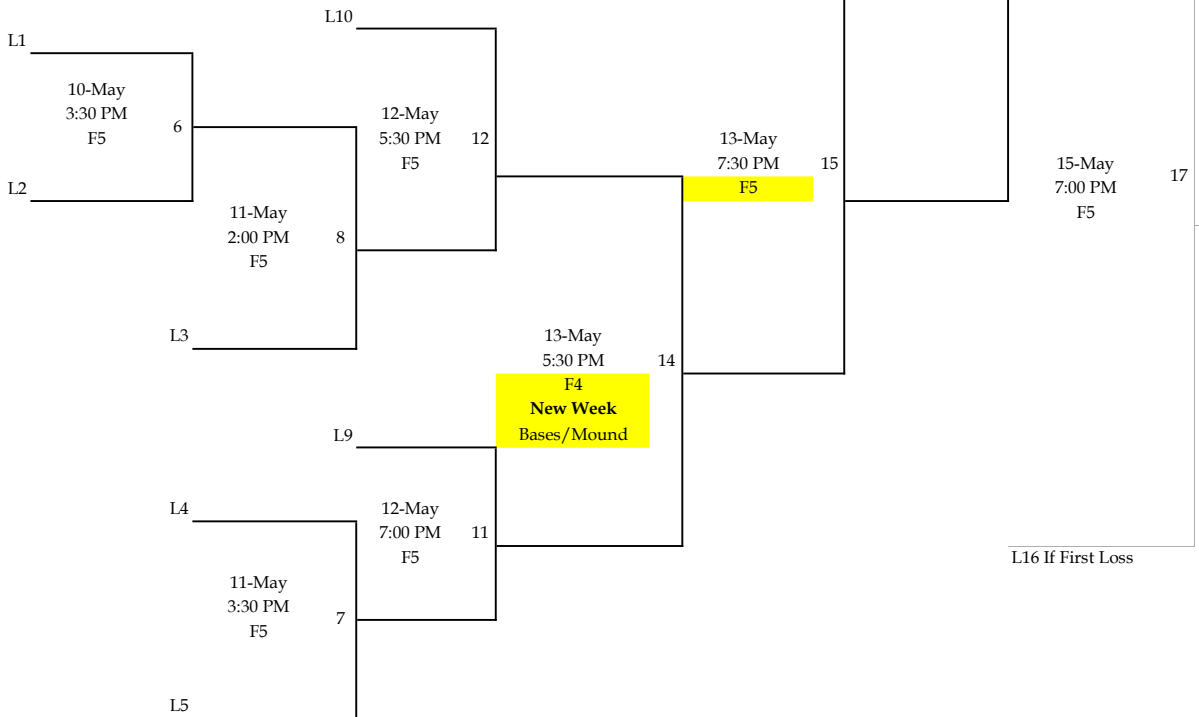

Majors Post-Season 2025

Pitching Week 1: Games 1-13

Pitching Week 2: Games 14-17

1 Phillies (1-1, +59 RD)

2 Red Sox (1-1, +31 RD)

Loser's Bracket

Finish Order

- 1 W 16/17
- 2 L 16/17
- 3 L 15
- 4 L 14
- 5-6 L 11/12
- 7-8 L 7/8
- 9 L 6