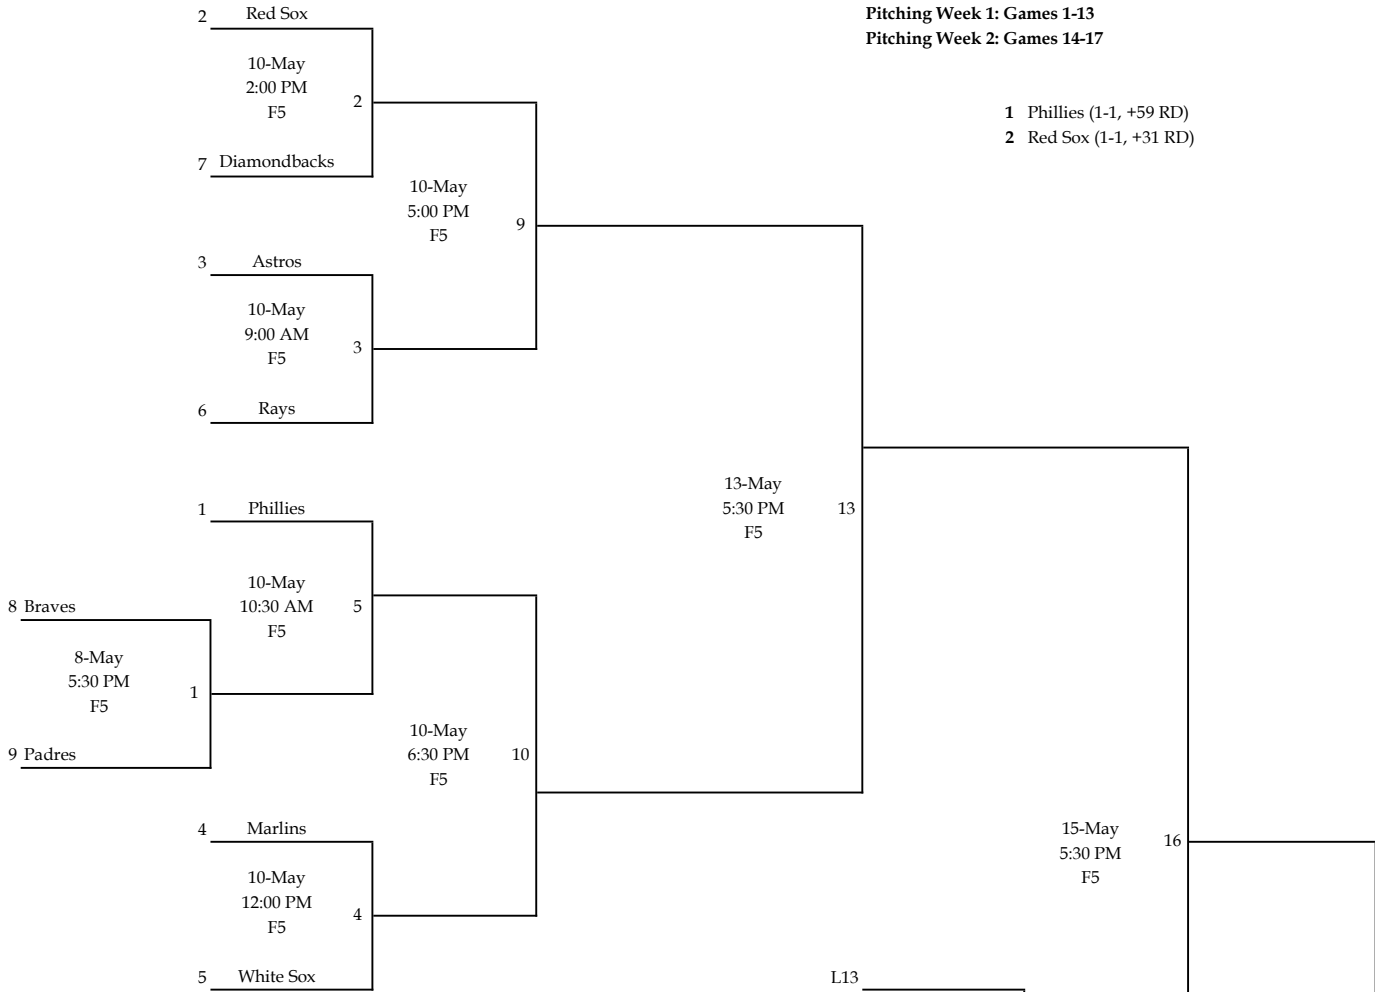

Majors Post-Season 2025

Pitching Week 1: Games 1-13

Pitching Week 2: Games 14-17

1 Phillies (1-1, +59 RD)

2 Red Sox (1-1, +31 RD)

Loser's Bracket

Finish Order

- 1 W 16/17
- 2 L 16/17
- 3 L 15
- 4 L 14
- 5-6 L 11/12
- 7-8 L 7/8
- 9 L 6