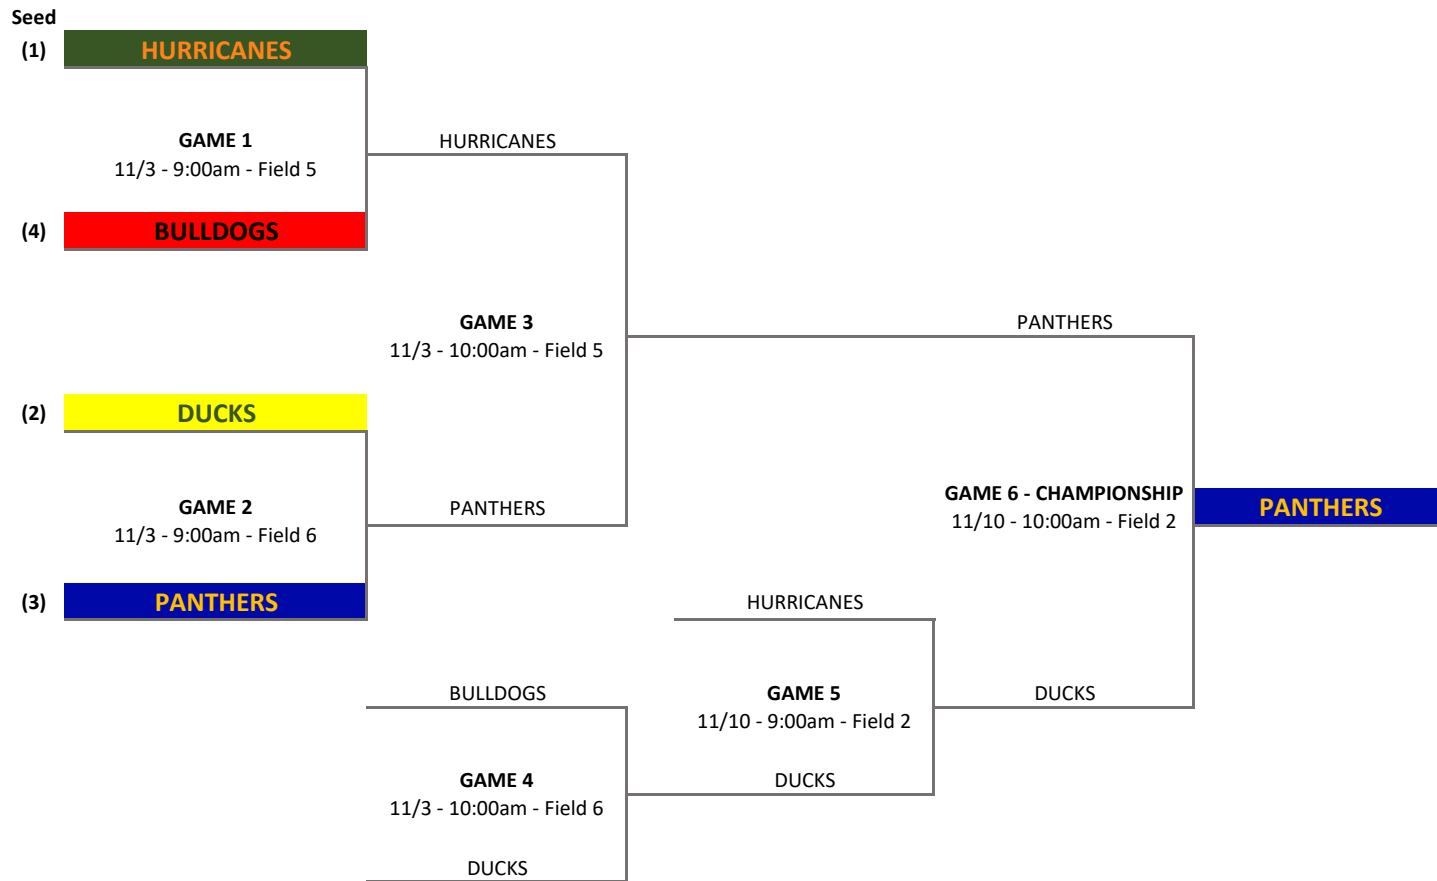

**VARSITY M7**  
2018 PLAYOFF BRACKET

\* Top Team is **Home**, Bottom Team is **Visitor** (Visitor on Offense first to start game. Home on Offense to start 2nd half)

**VARSITY GOLD**  
2018 PLAYOFF BRACKET

\* Top Team is **Home**, Bottom Team is **Visitor** (Visitor on Offense first to start game. Home on Offense to start 2nd half)

**VARSITY SILVER**  
**2018 PLAYOFF BRACKET**

\* Top Team is **Home**, Bottom Team is **Visitor** (Visitor on Offense first to start game. Home on Offense to start 2nd half)

**JV M7**  
2018 PLAYOFF BRACKET

\* Top Team is **Home**, Bottom Team is **Visitor** (Visitor on Offense first to start game. Home on Offense to start 2nd half)

**JV GOLD**  
2018 PLAYOFF BRACKET

\* Top Team is **Home**, Bottom Team is **Visitor** (Visitor on Offense first to start game. Home on Offense to start 2nd half)

**JV SILVER**  
**2018 PLAYOFF BRACKET**

\* Top Team is **Home**, Bottom Team is **Visitor** (Visitor on Offense first to start game. Home on Offense to start 2nd half)