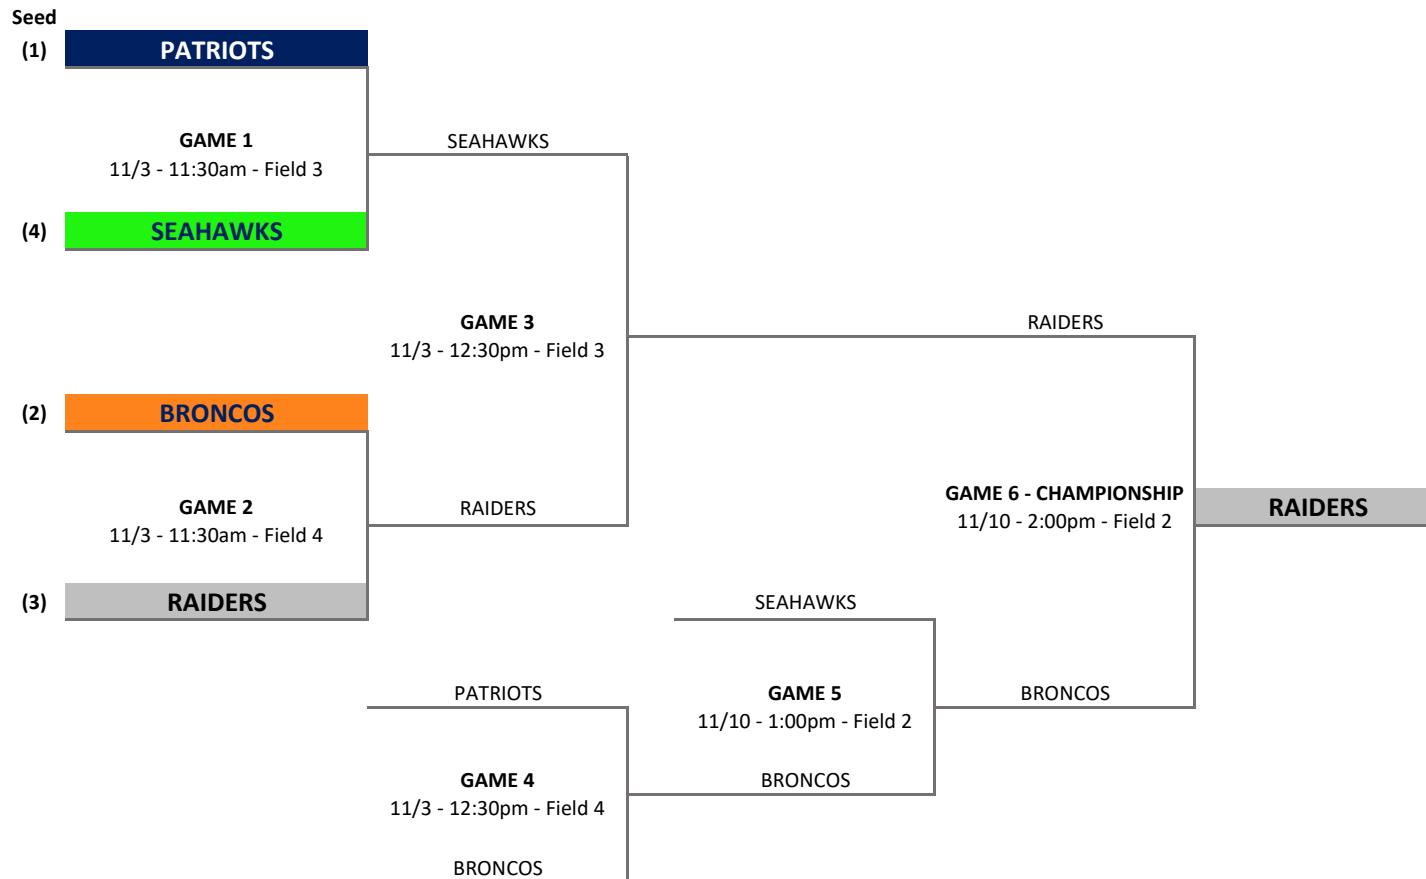

**VARSITY M7**  
2018 PLAYOFF BRACKET

\* Top Team is **Home**, Bottom Team is **Visitor** (Visitor on Offense first to start game. Home on Offense to start 2nd half)

**VARSITY GOLD**  
2018 PLAYOFF BRACKET

\* Top Team is **Home**, Bottom Team is **Visitor** (Visitor on Offense first to start game. Home on Offense to start 2nd half)

**VARSITY SILVER**  
**2018 PLAYOFF BRACKET**

\* Top Team is **Home**, Bottom Team is **Visitor** (Visitor on Offense first to start game. Home on Offense to start 2nd half)

**JV M7**  
2018 PLAYOFF BRACKET

\* Top Team is **Home**, Bottom Team is **Visitor** (Visitor on Offense first to start game. Home on Offense to start 2nd half)

**JV GOLD**  
2018 PLAYOFF BRACKET

\* Top Team is **Home**, Bottom Team is **Visitor** (Visitor on Offense first to start game. Home on Offense to start 2nd half)

**JV SILVER**  
**2018 PLAYOFF BRACKET**

\* Top Team is **Home**, Bottom Team is **Visitor** (Visitor on Offense first to start game. Home on Offense to start 2nd half)