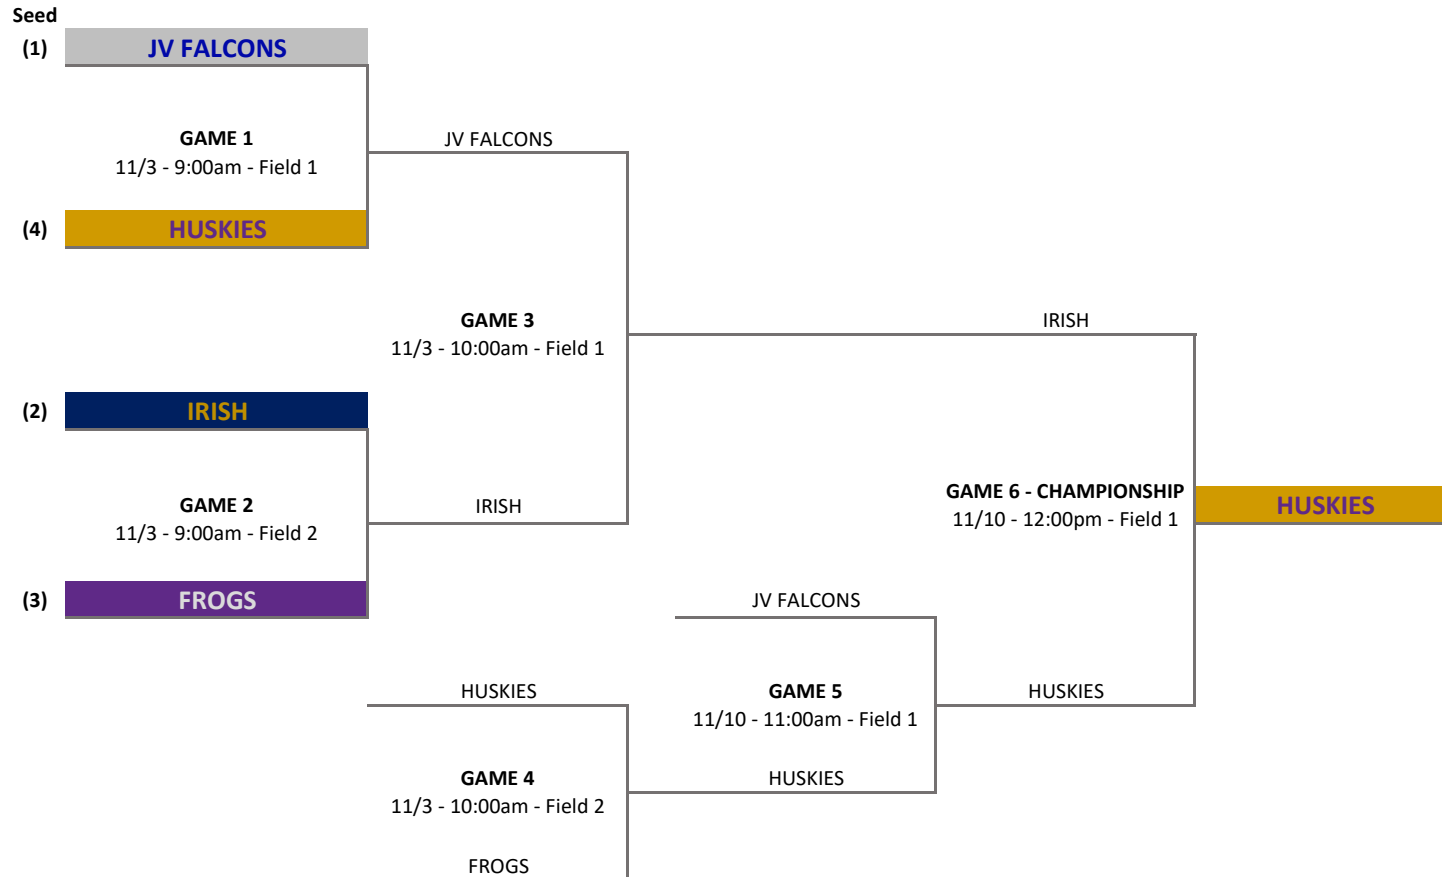

**VARSITY M7**  
2018 PLAYOFF BRACKET

\* Top Team is **Home**, Bottom Team is **Visitor** (Visitor on Offense first to start game. Home on Offense to start 2nd half)

**VARSITY GOLD**  
2018 PLAYOFF BRACKET

\* Top Team is **Home**, Bottom Team is **Visitor** (Visitor on Offense first to start game. Home on Offense to start 2nd half)

**VARSITY SILVER**  
**2018 PLAYOFF BRACKET**

\* Top Team is **Home**, Bottom Team is **Visitor** (Visitor on Offense first to start game. Home on Offense to start 2nd half)

**JV M7**  
2018 PLAYOFF BRACKET

\* Top Team is **Home**, Bottom Team is **Visitor** (Visitor on Offense first to start game. Home on Offense to start 2nd half)

**JV GOLD**  
2018 PLAYOFF BRACKET

\* Top Team is **Home**, Bottom Team is **Visitor** (Visitor on Offense first to start game. Home on Offense to start 2nd half)

**JV SILVER**  
**2018 PLAYOFF BRACKET**

\* Top Team is **Home**, Bottom Team is **Visitor** (Visitor on Offense first to start game. Home on Offense to start 2nd half)