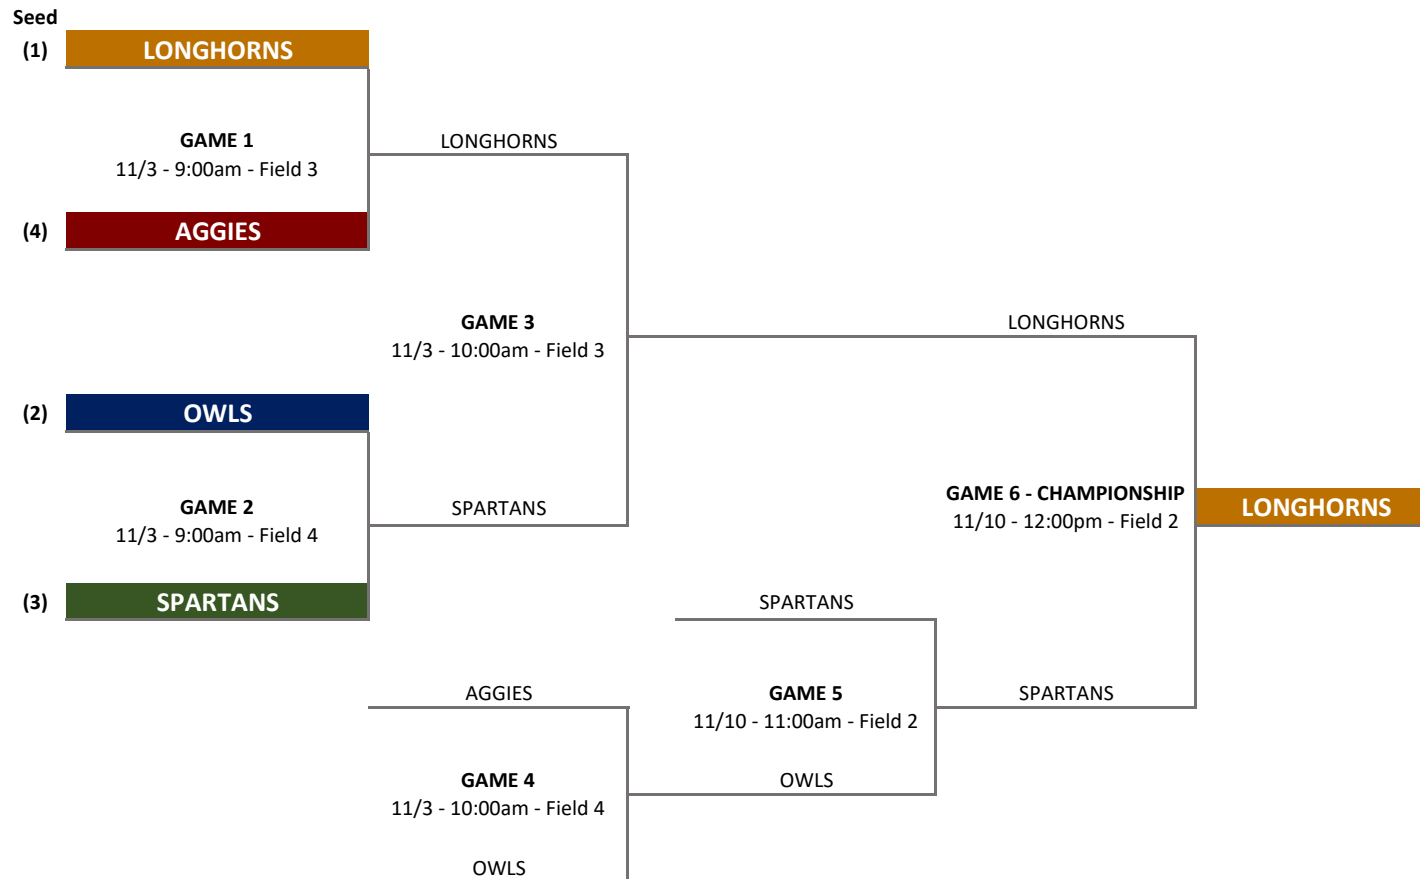

**VARSITY M7**  
2018 PLAYOFF BRACKET

\* Top Team is **Home**, Bottom Team is **Visitor** (Visitor on Offense first to start game. Home on Offense to start 2nd half)

**VARSITY GOLD**  
2018 PLAYOFF BRACKET

\* Top Team is **Home**, Bottom Team is **Visitor** (Visitor on Offense first to start game. Home on Offense to start 2nd half)

**VARSITY SILVER**  
**2018 PLAYOFF BRACKET**

\* Top Team is **Home**, Bottom Team is **Visitor** (Visitor on Offense first to start game. Home on Offense to start 2nd half)

**JV M7**  
2018 PLAYOFF BRACKET

\* Top Team is **Home**, Bottom Team is **Visitor** (Visitor on Offense first to start game. Home on Offense to start 2nd half)

**JV GOLD**  
2018 PLAYOFF BRACKET

\* Top Team is **Home**, Bottom Team is **Visitor** (Visitor on Offense first to start game. Home on Offense to start 2nd half)

**JV SILVER**  
**2018 PLAYOFF BRACKET**

\* Top Team is **Home**, Bottom Team is **Visitor** (Visitor on Offense first to start game. Home on Offense to start 2nd half)