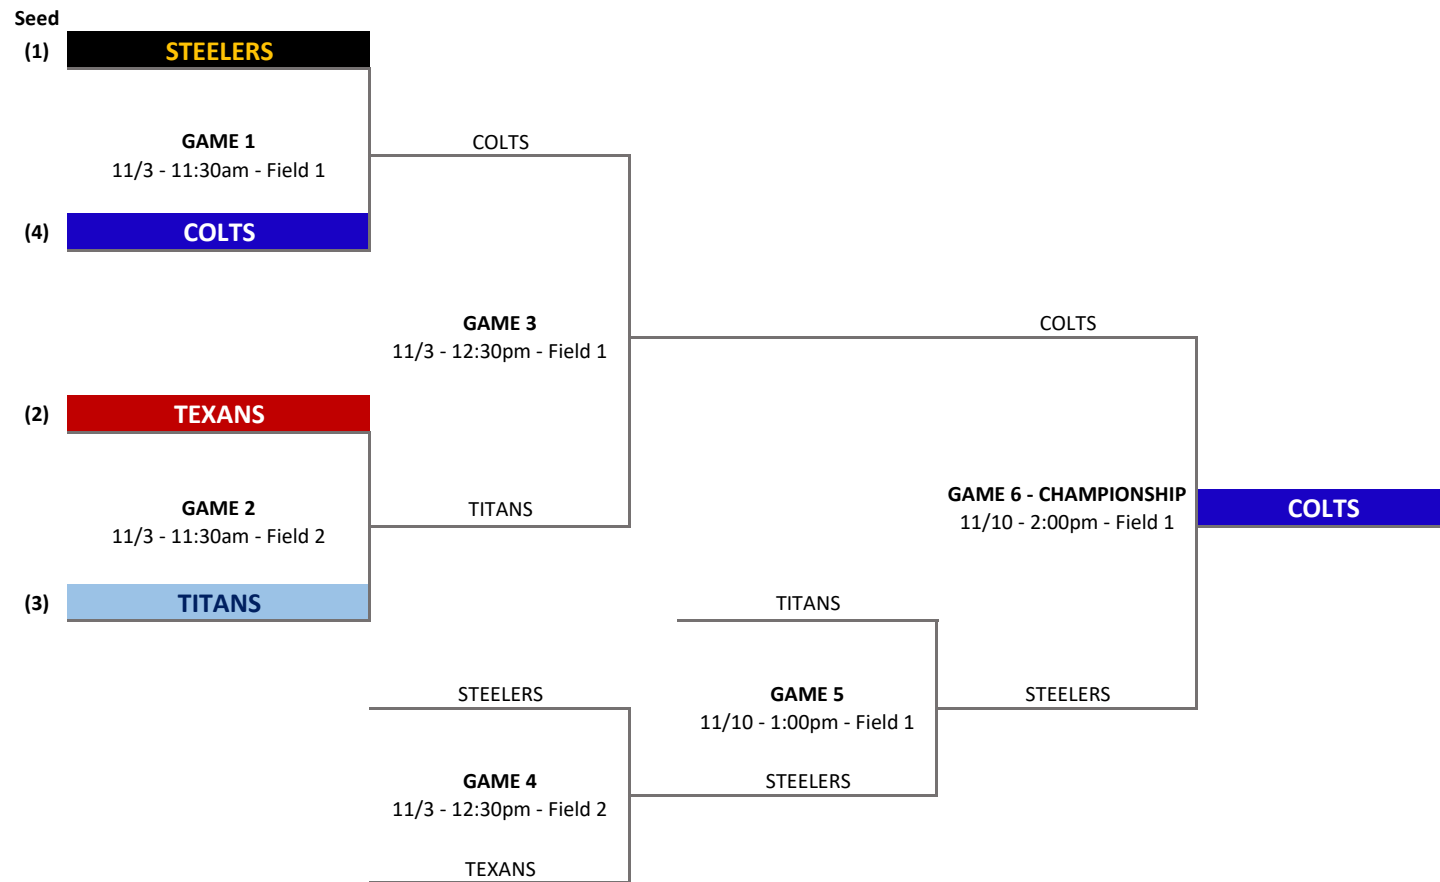

**VARSITY M7**  
2018 PLAYOFF BRACKET

\* Top Team is **Home**, Bottom Team is **Visitor** (Visitor on Offense first to start game. Home on Offense to start 2nd half)

**VARSITY GOLD**  
2018 PLAYOFF BRACKET

\* Top Team is **Home**, Bottom Team is **Visitor** (Visitor on Offense first to start game. Home on Offense to start 2nd half)

**VARSITY SILVER**  
**2018 PLAYOFF BRACKET**

\* Top Team is **Home**, Bottom Team is **Visitor** (Visitor on Offense first to start game. Home on Offense to start 2nd half)

**JV M7**  
2018 PLAYOFF BRACKET

\* Top Team is **Home**, Bottom Team is **Visitor** (Visitor on Offense first to start game. Home on Offense to start 2nd half)

**JV GOLD**  
2018 PLAYOFF BRACKET

\* Top Team is **Home**, Bottom Team is **Visitor** (Visitor on Offense first to start game. Home on Offense to start 2nd half)

**JV SILVER**  
**2018 PLAYOFF BRACKET**

\* Top Team is **Home**, Bottom Team is **Visitor** (Visitor on Offense first to start game. Home on Offense to start 2nd half)