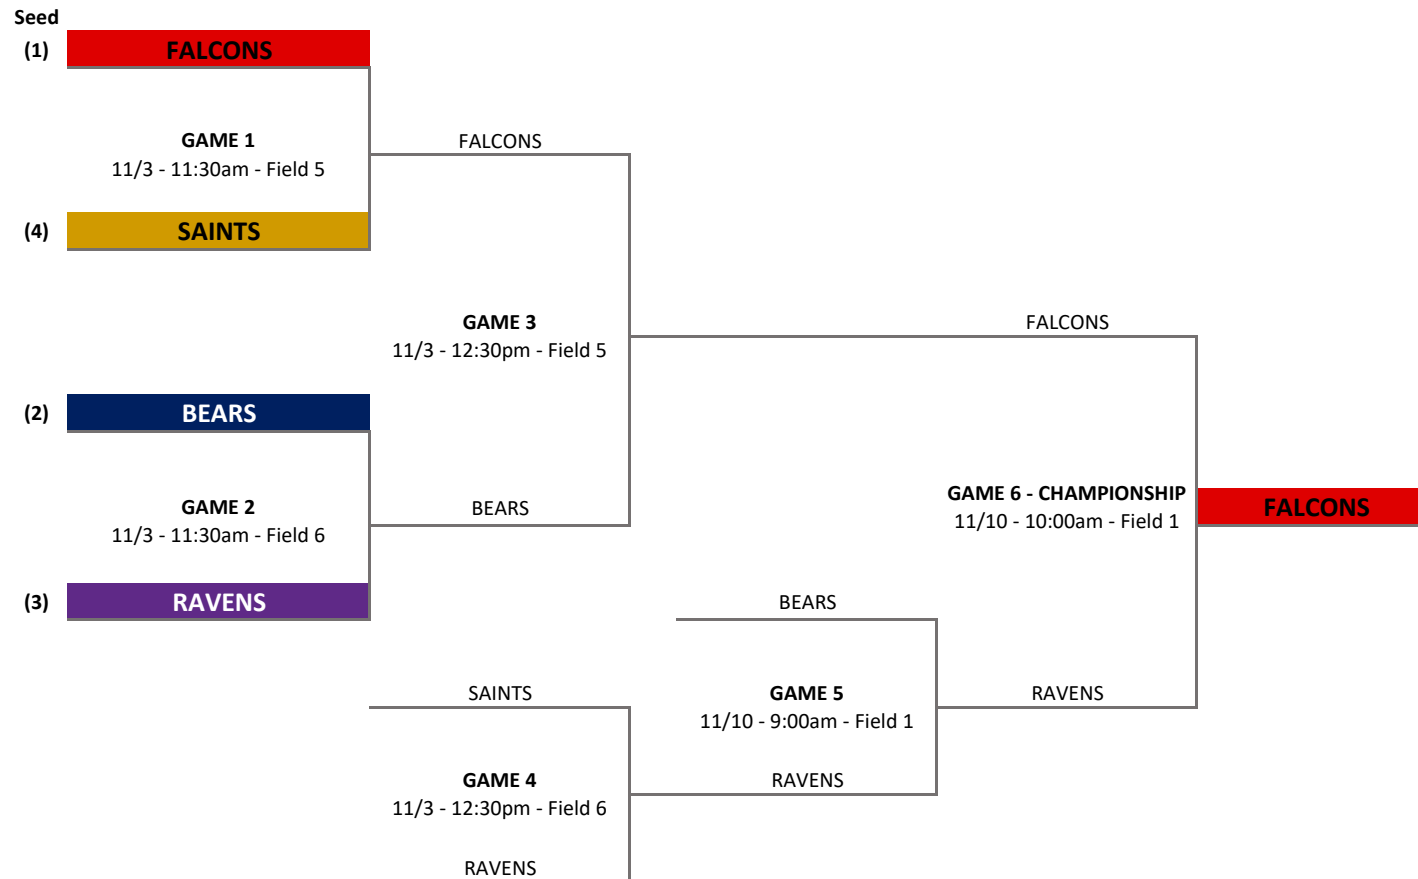

**VARSITY M7**  
2018 PLAYOFF BRACKET

\* Top Team is **Home**, Bottom Team is **Visitor** (Visitor on Offense first to start game. Home on Offense to start 2nd half)

**VARSITY GOLD**  
2018 PLAYOFF BRACKET

\* Top Team is **Home**, Bottom Team is **Visitor** (Visitor on Offense first to start game. Home on Offense to start 2nd half)

**VARSITY SILVER**  
**2018 PLAYOFF BRACKET**

\* Top Team is **Home**, Bottom Team is **Visitor** (Visitor on Offense first to start game. Home on Offense to start 2nd half)

**JV M7**  
2018 PLAYOFF BRACKET

\* Top Team is **Home**, Bottom Team is **Visitor** (Visitor on Offense first to start game. Home on Offense to start 2nd half)

**JV GOLD**  
2018 PLAYOFF BRACKET

\* Top Team is **Home**, Bottom Team is **Visitor** (Visitor on Offense first to start game. Home on Offense to start 2nd half)

**JV SILVER**  
**2018 PLAYOFF BRACKET**

\* Top Team is **Home**, Bottom Team is **Visitor** (Visitor on Offense first to start game. Home on Offense to start 2nd half)