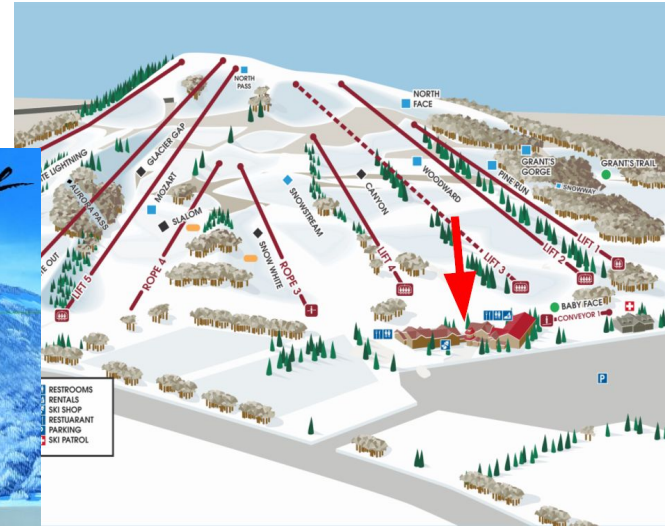

Alpine Valley:

In front of the main lodge, on the snow

Pine Knob:

In front of the Pinnacle building / at the bottom of "Shaboom"

WEEK 1: We will meet in front of the MAIN LODGE

Mt. Holly:

In front of the main Trail Map by the arch / at the bottom of Canyon