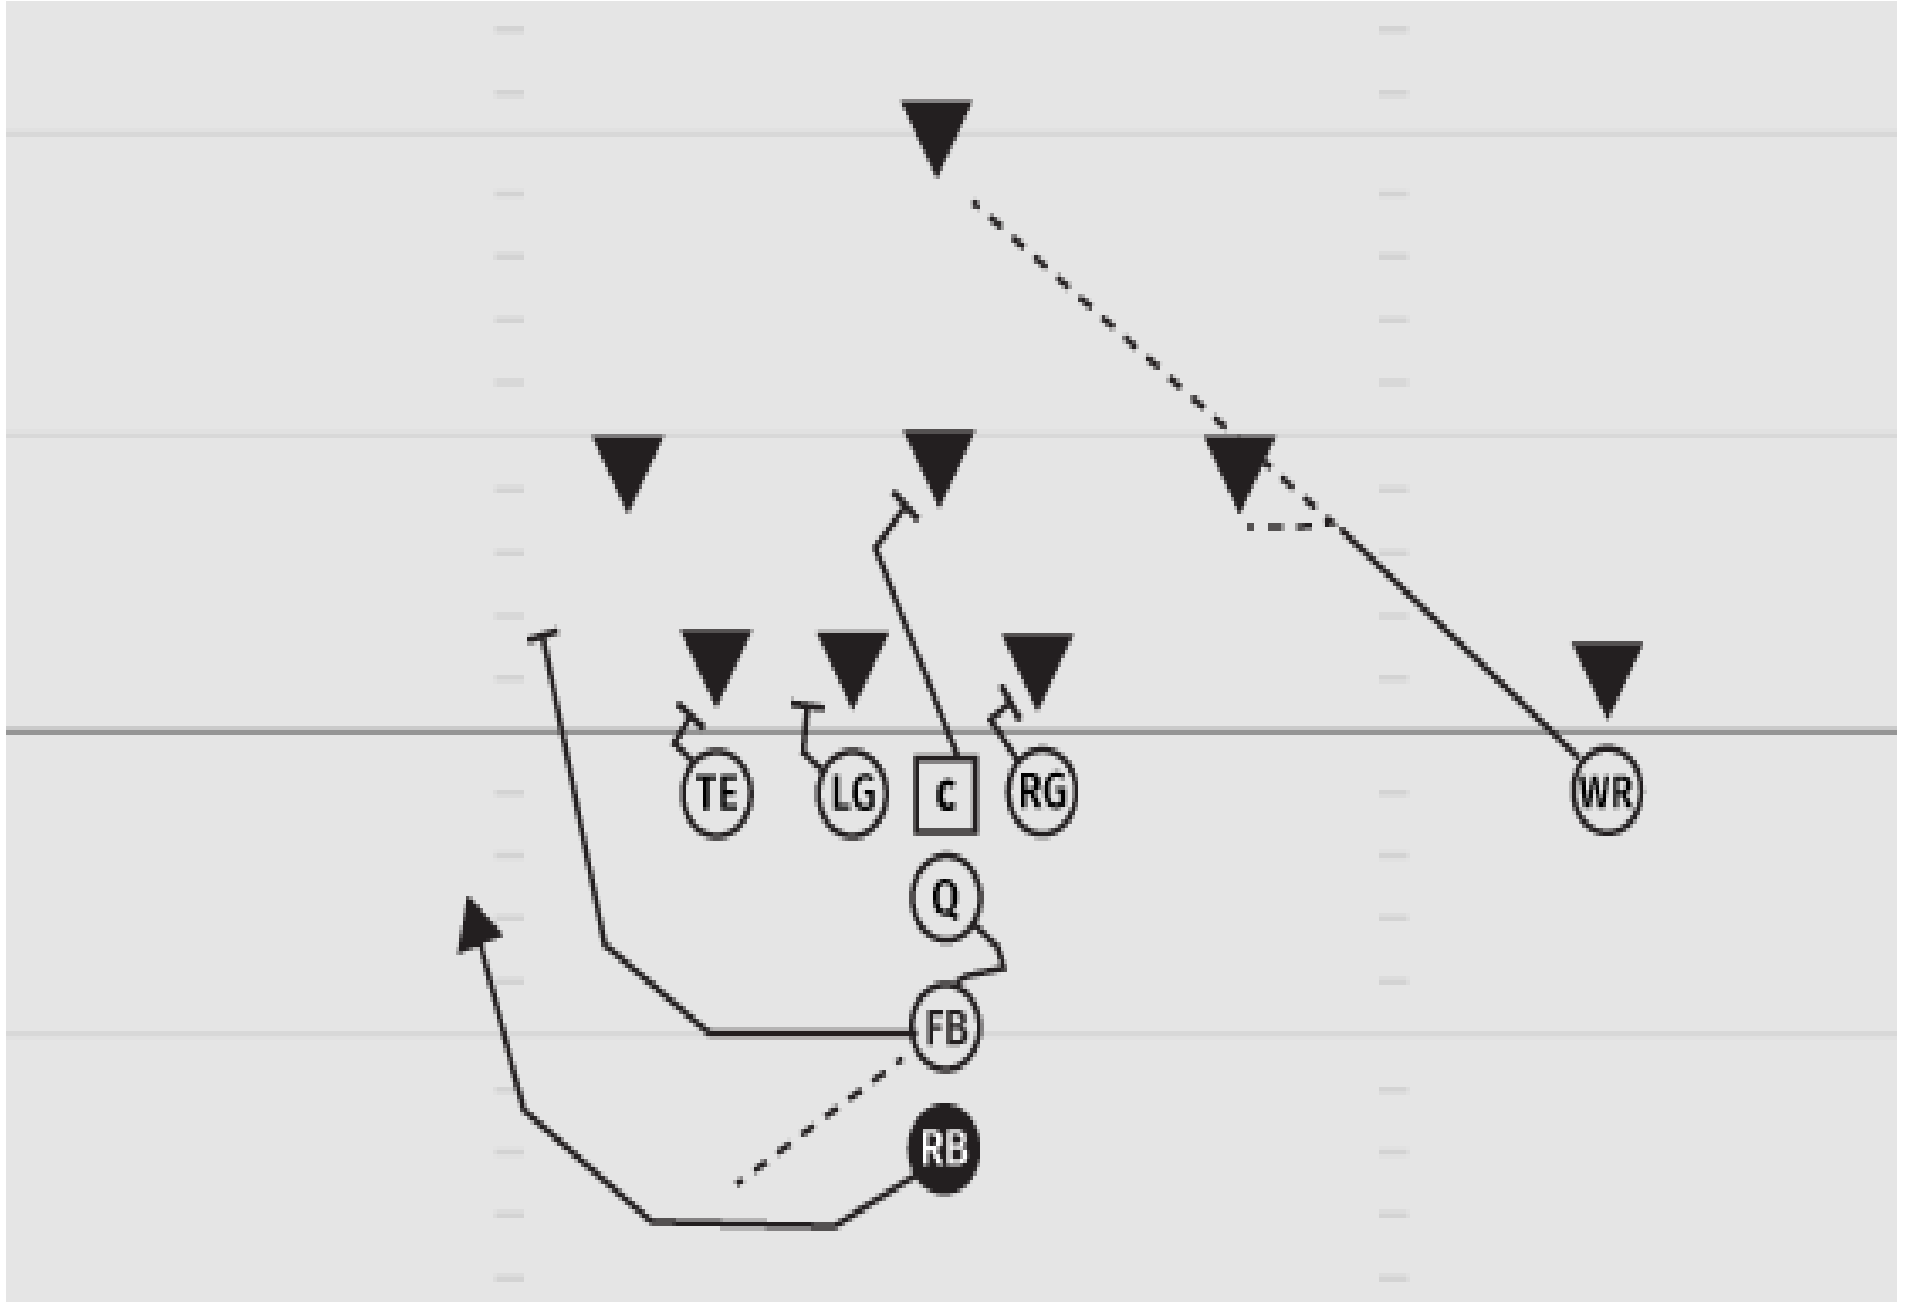

# LEFT PRO WR RIGHT 32 DIVE

# LEFT PRO WR RIGHT 49 TOSS/SWEEP

# DOUBLE TIGHT SPLIT BACKS 43 COUNTER

# DOUBLE TIGHT SPLIT BACKS 34 COUNTER