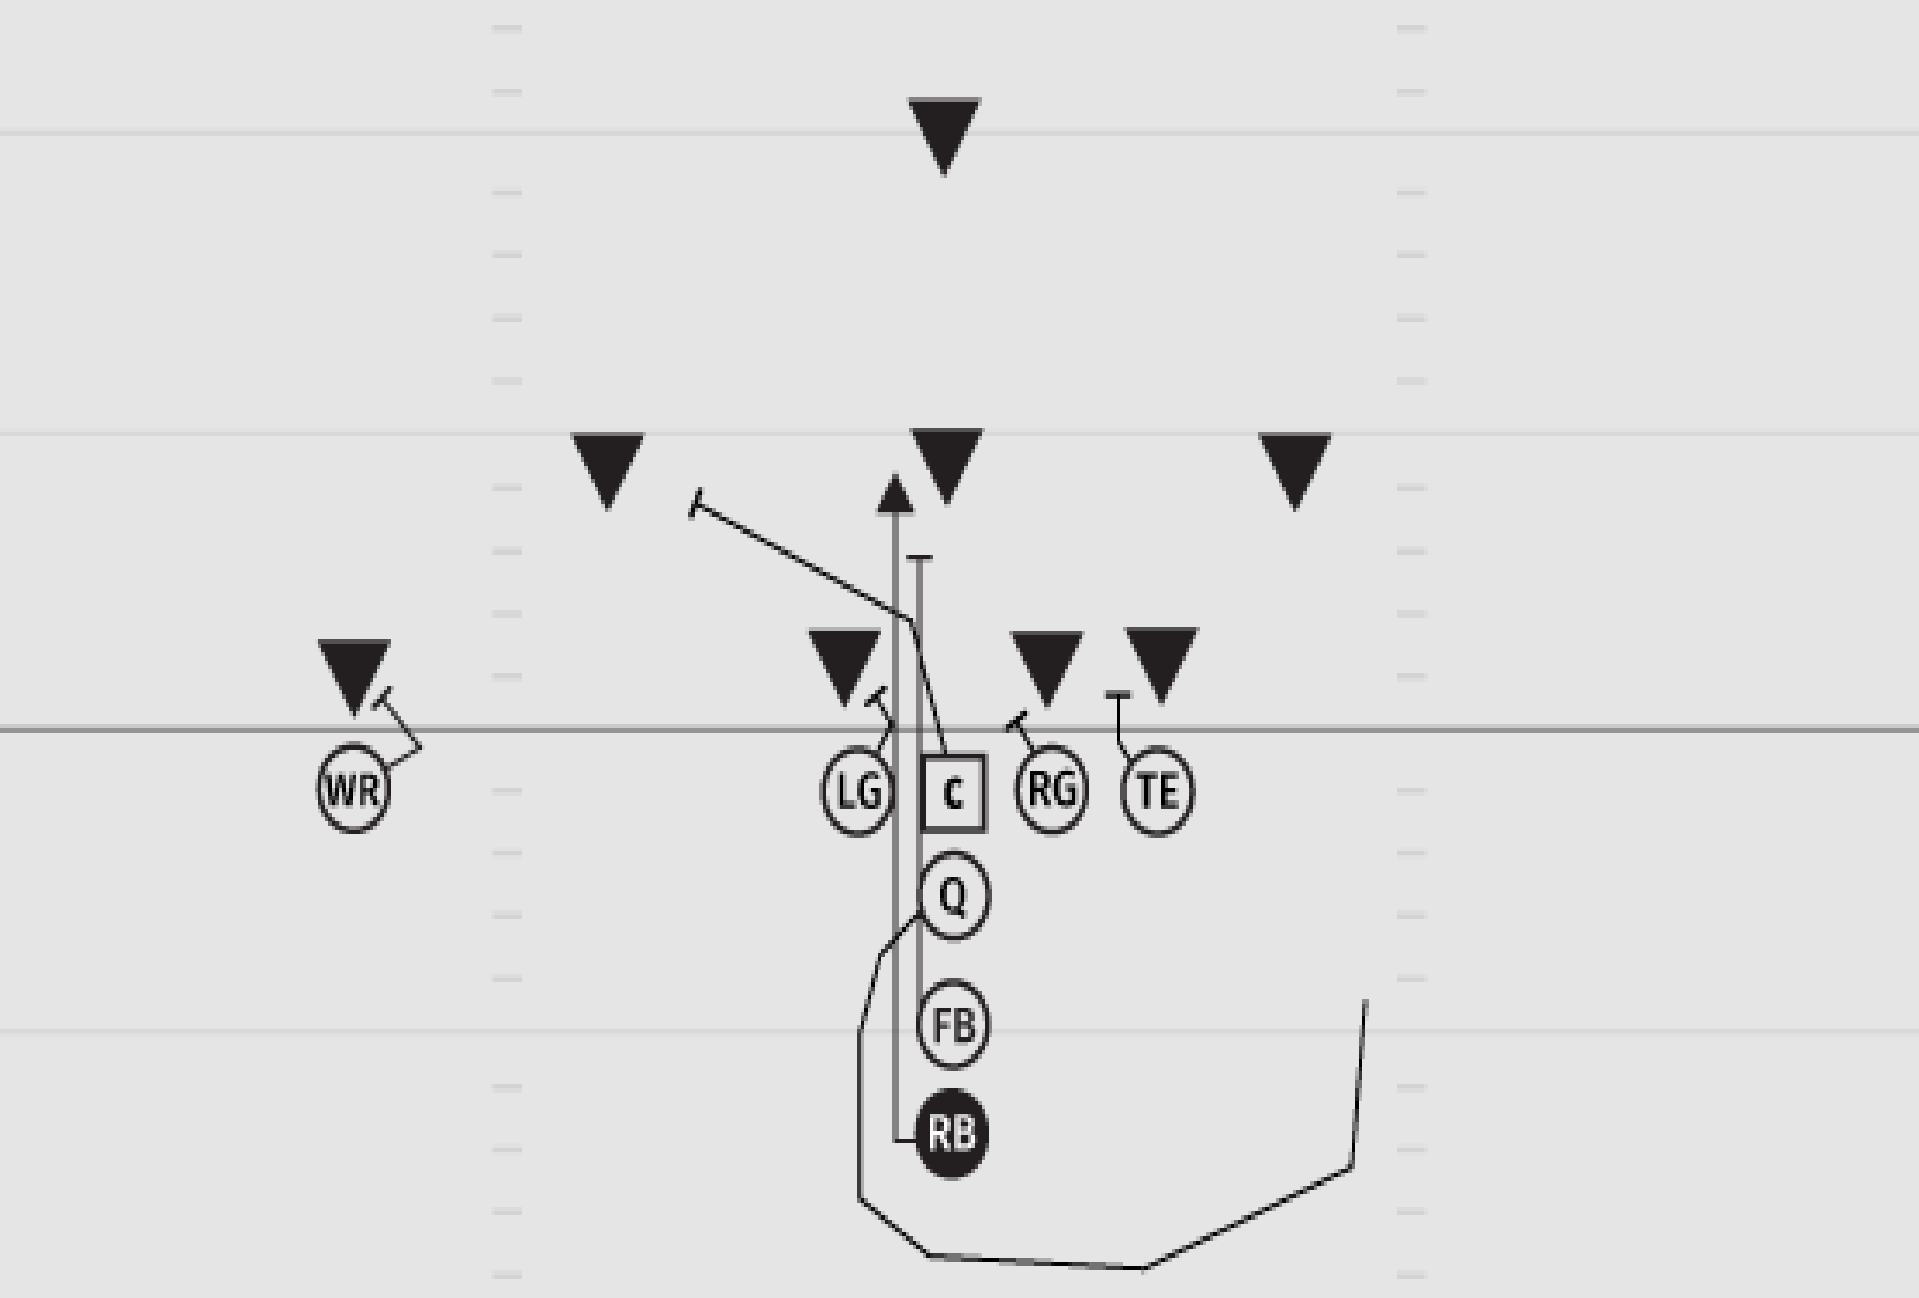

RIGHT PRO WR LEFT 41 DIVE