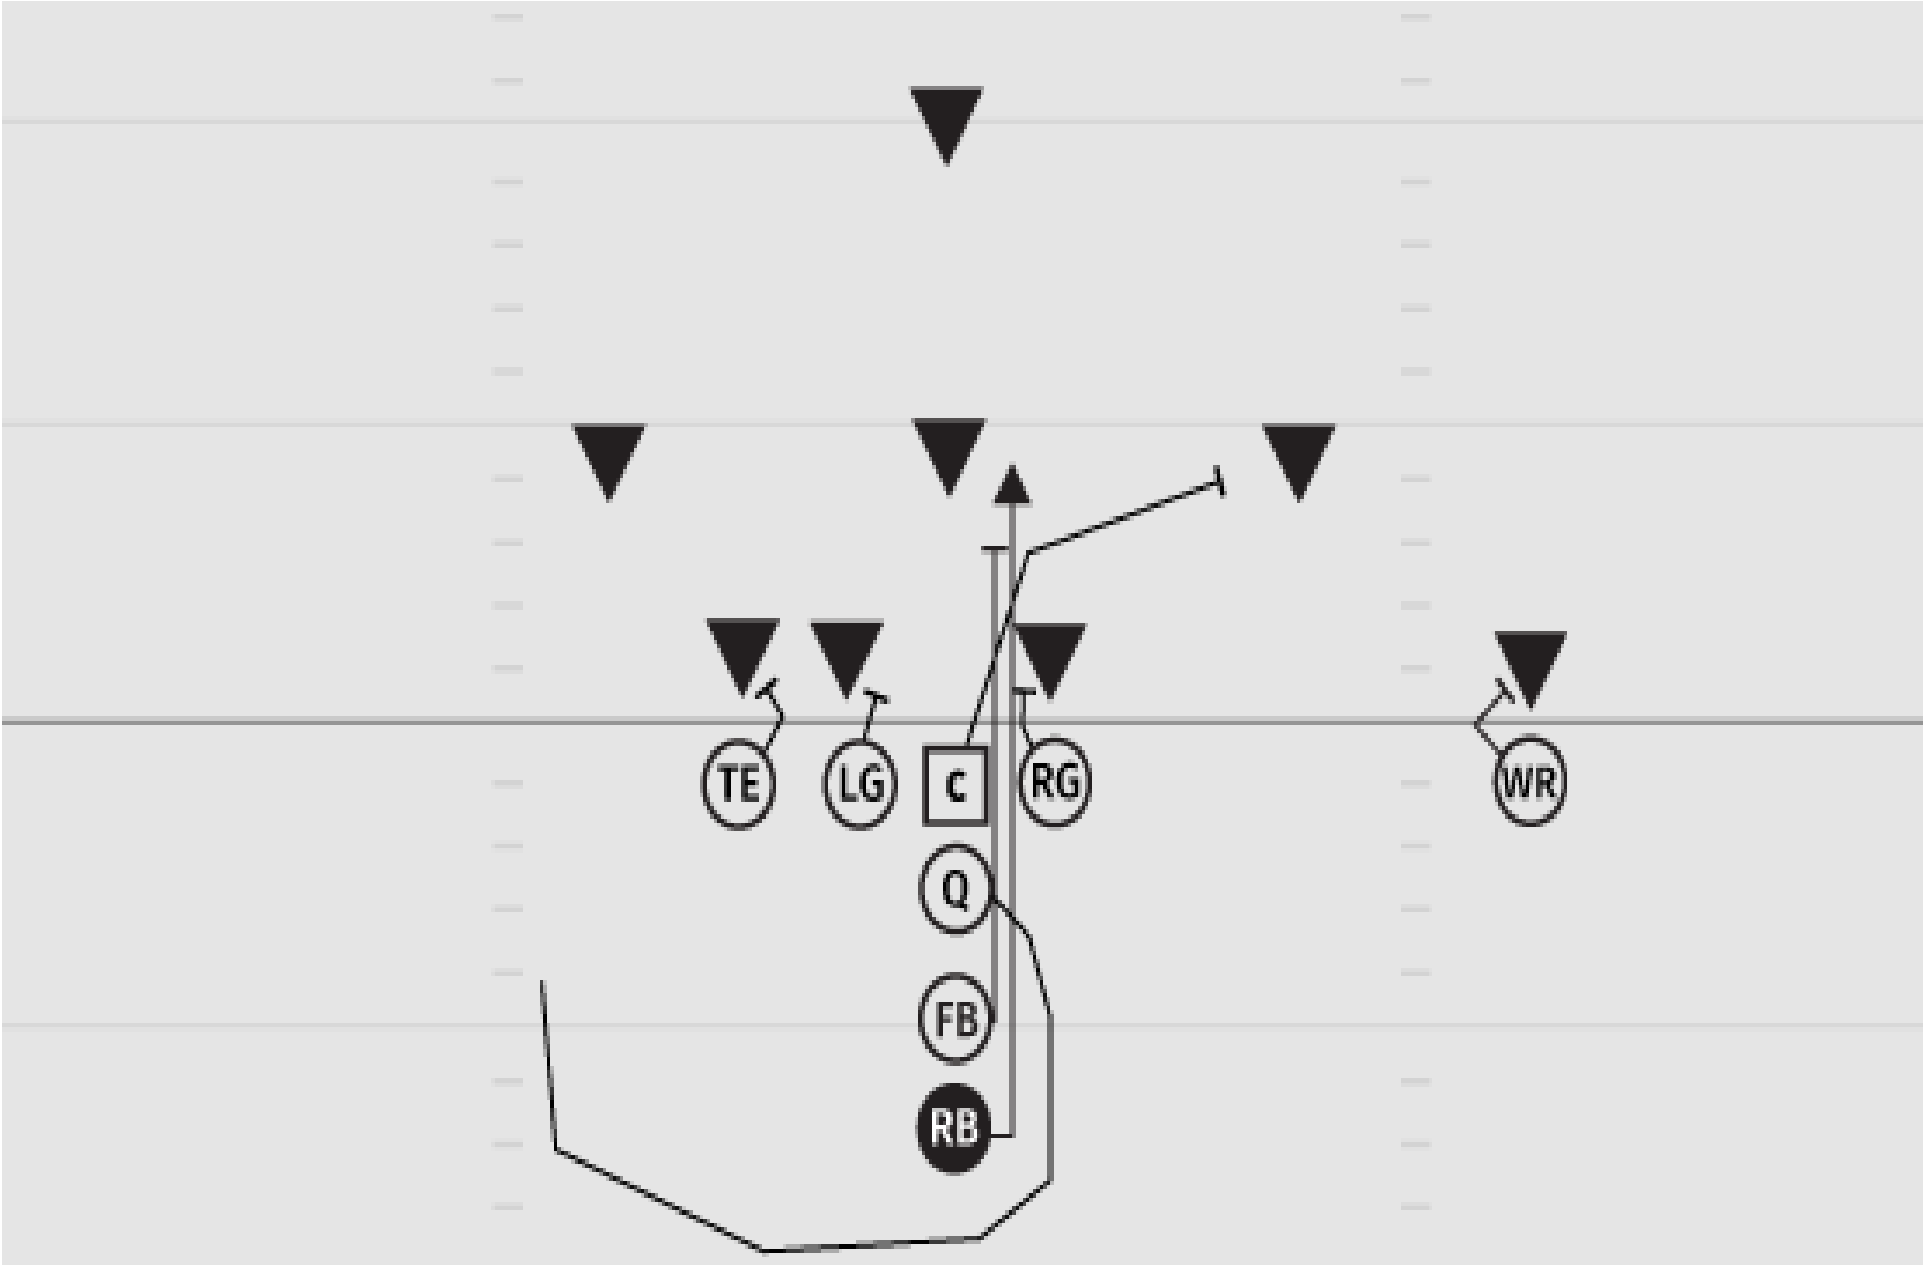

# RIGHT PRO WR LEFT 31 DIVE

# LEFT PRO WR RIGHT 49 TOSS/SWEEP

# DOUBLE TIGHT SPLIT BACKS 43 COUNTER

# DOUBLE TIGHT SPLIT BACKS 34 COUNTER