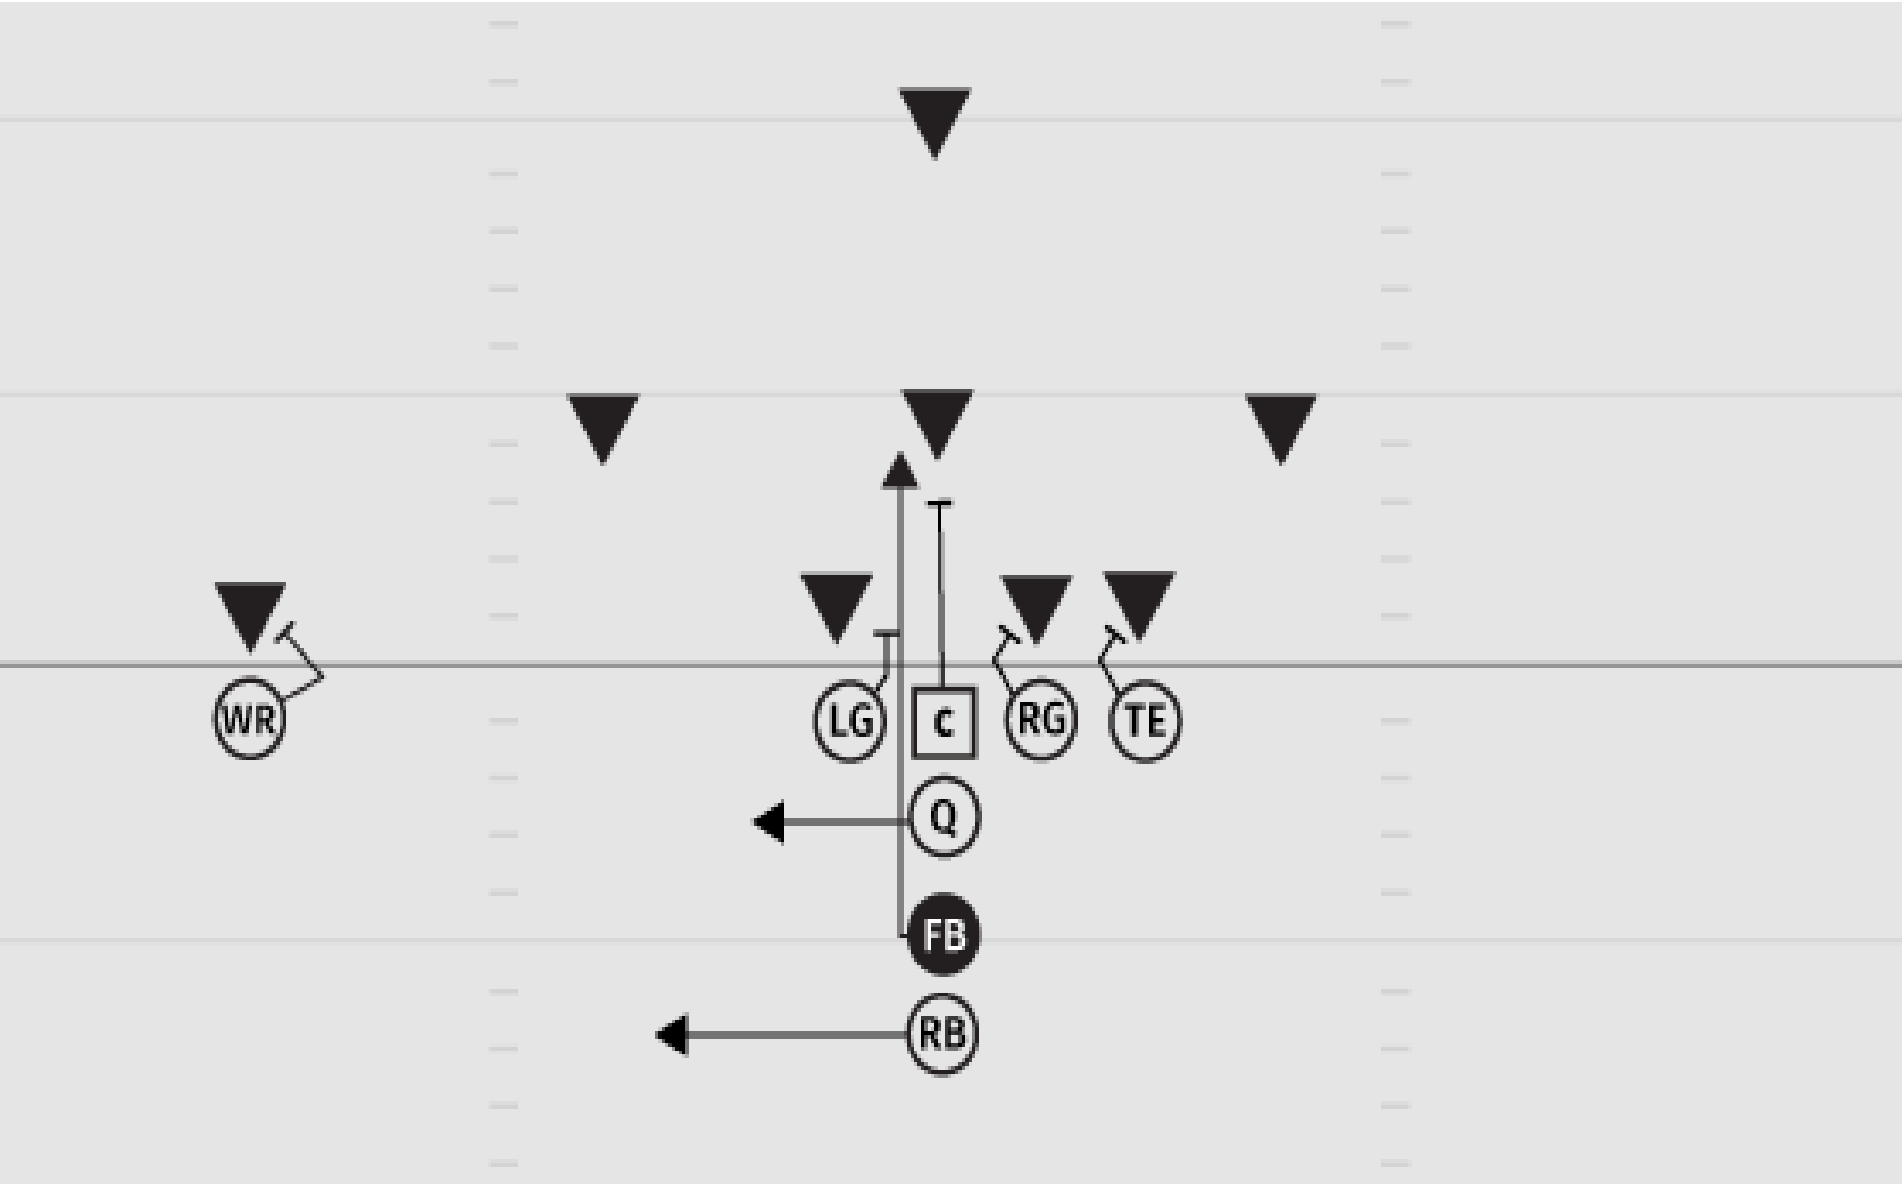

RIGHT PRO WR LEFT 31 DIVE