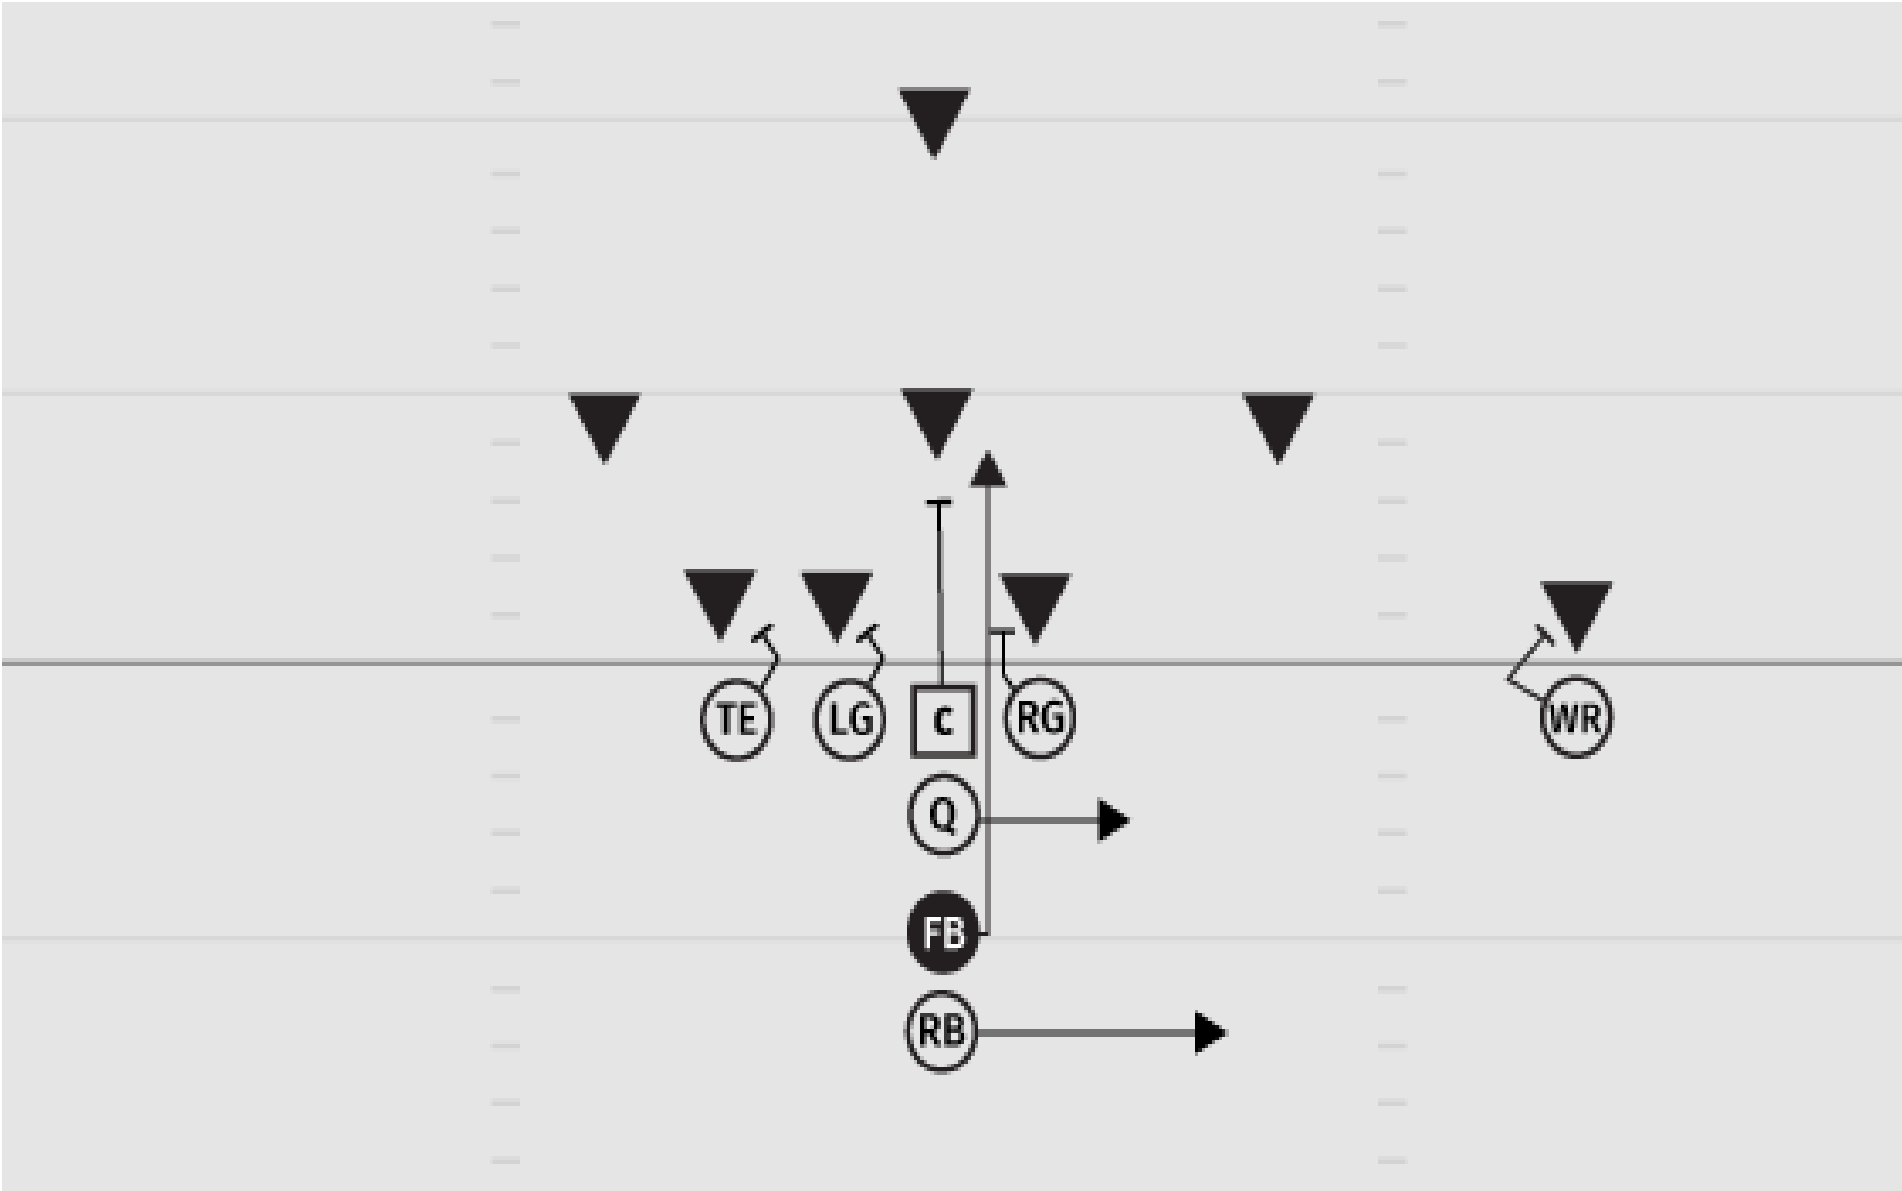

LEFT PRO WR RIGHT 32 DIVE