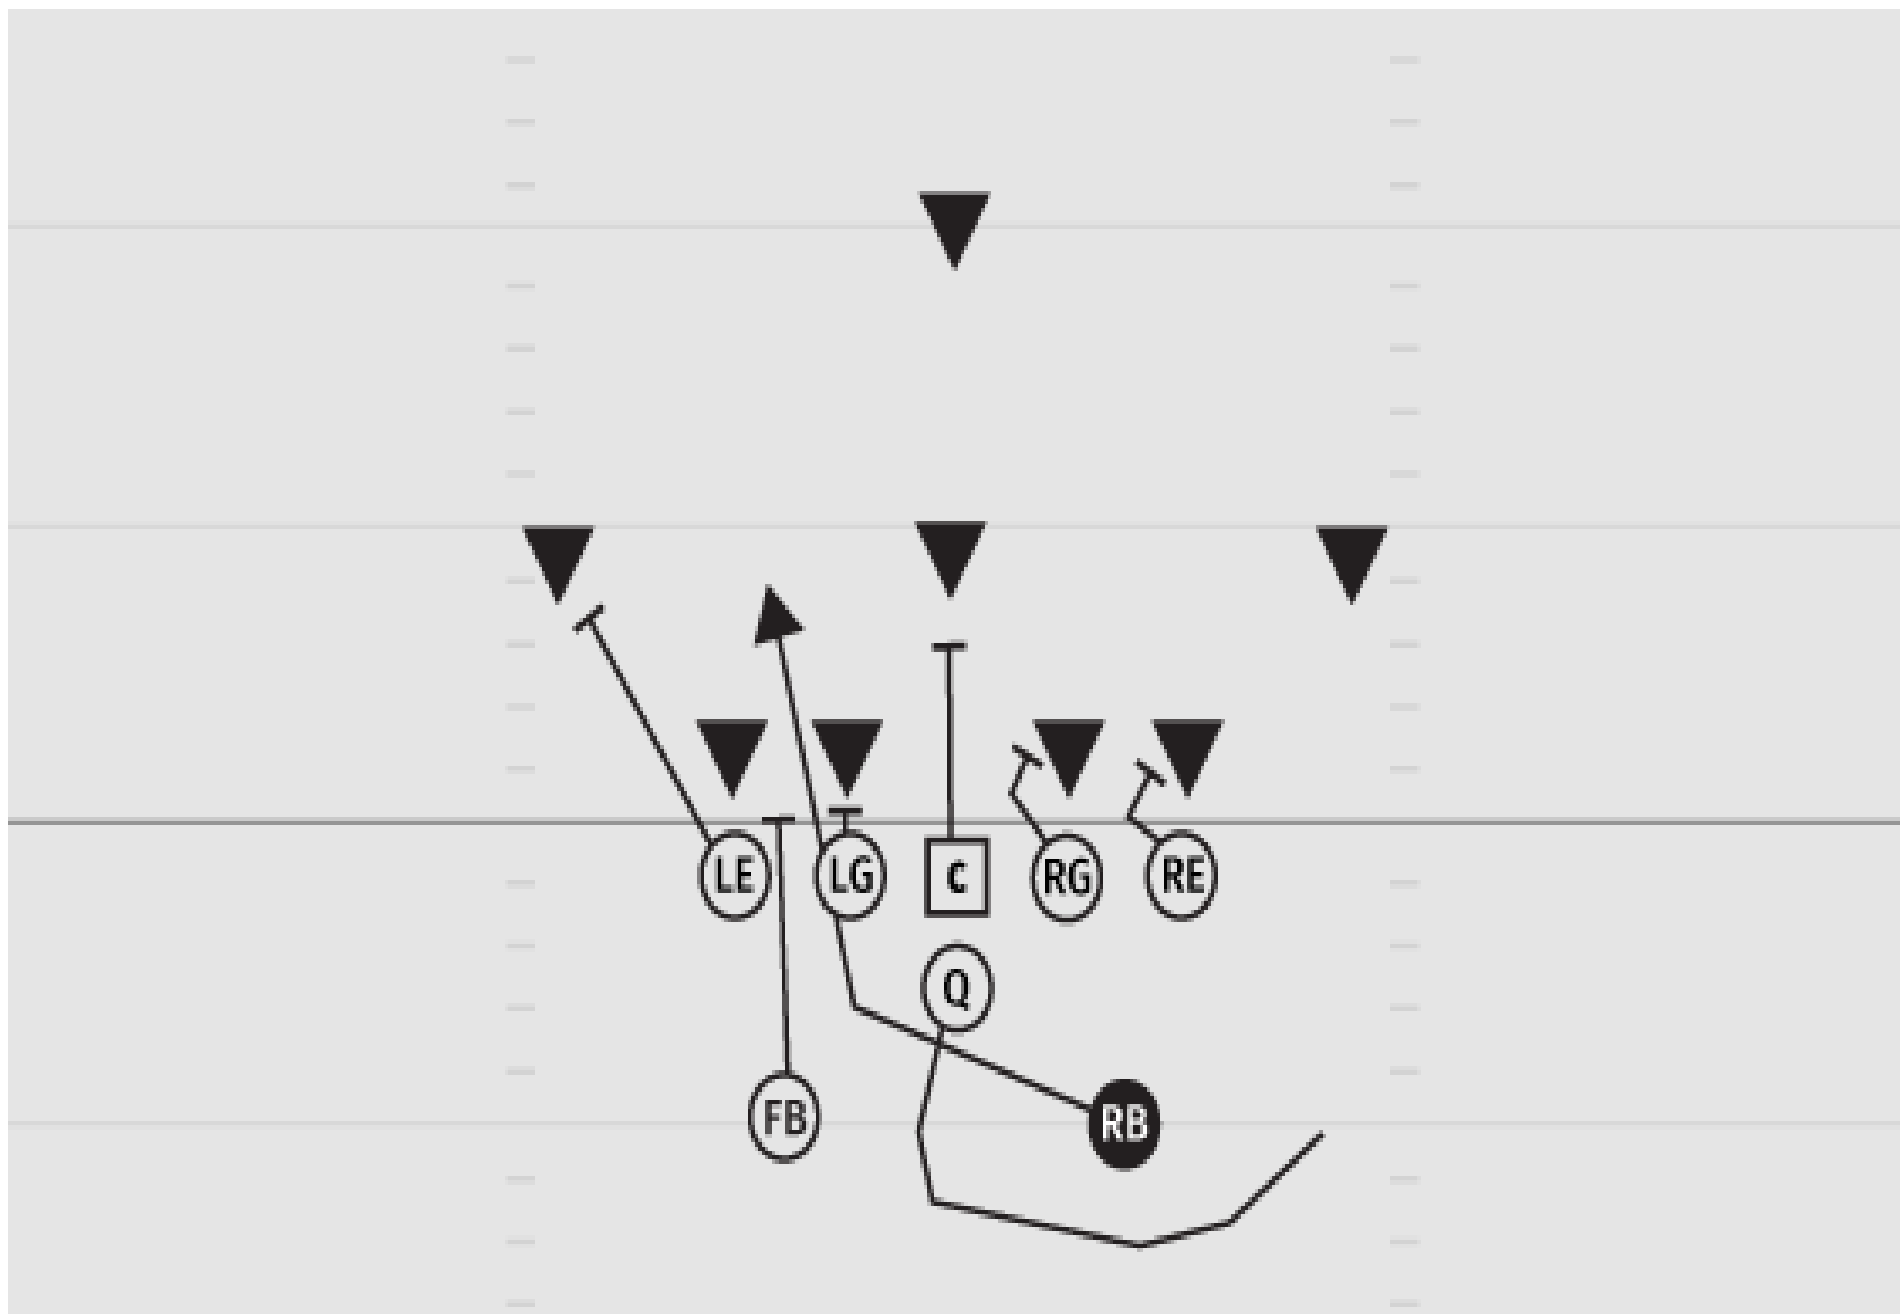

# RIGHT PRO WR LEFT 41 DIVE

LEFT PRO WR RIGHT 42 DIVE

# LEFT PRO WR RIGHT 49 TOSS/SWEEP

# DOUBLE TIGHT SPLIT BACKS 43 COUNTER

# DOUBLE TIGHT SPLIT BACKS 38 TOSS/SWEEP