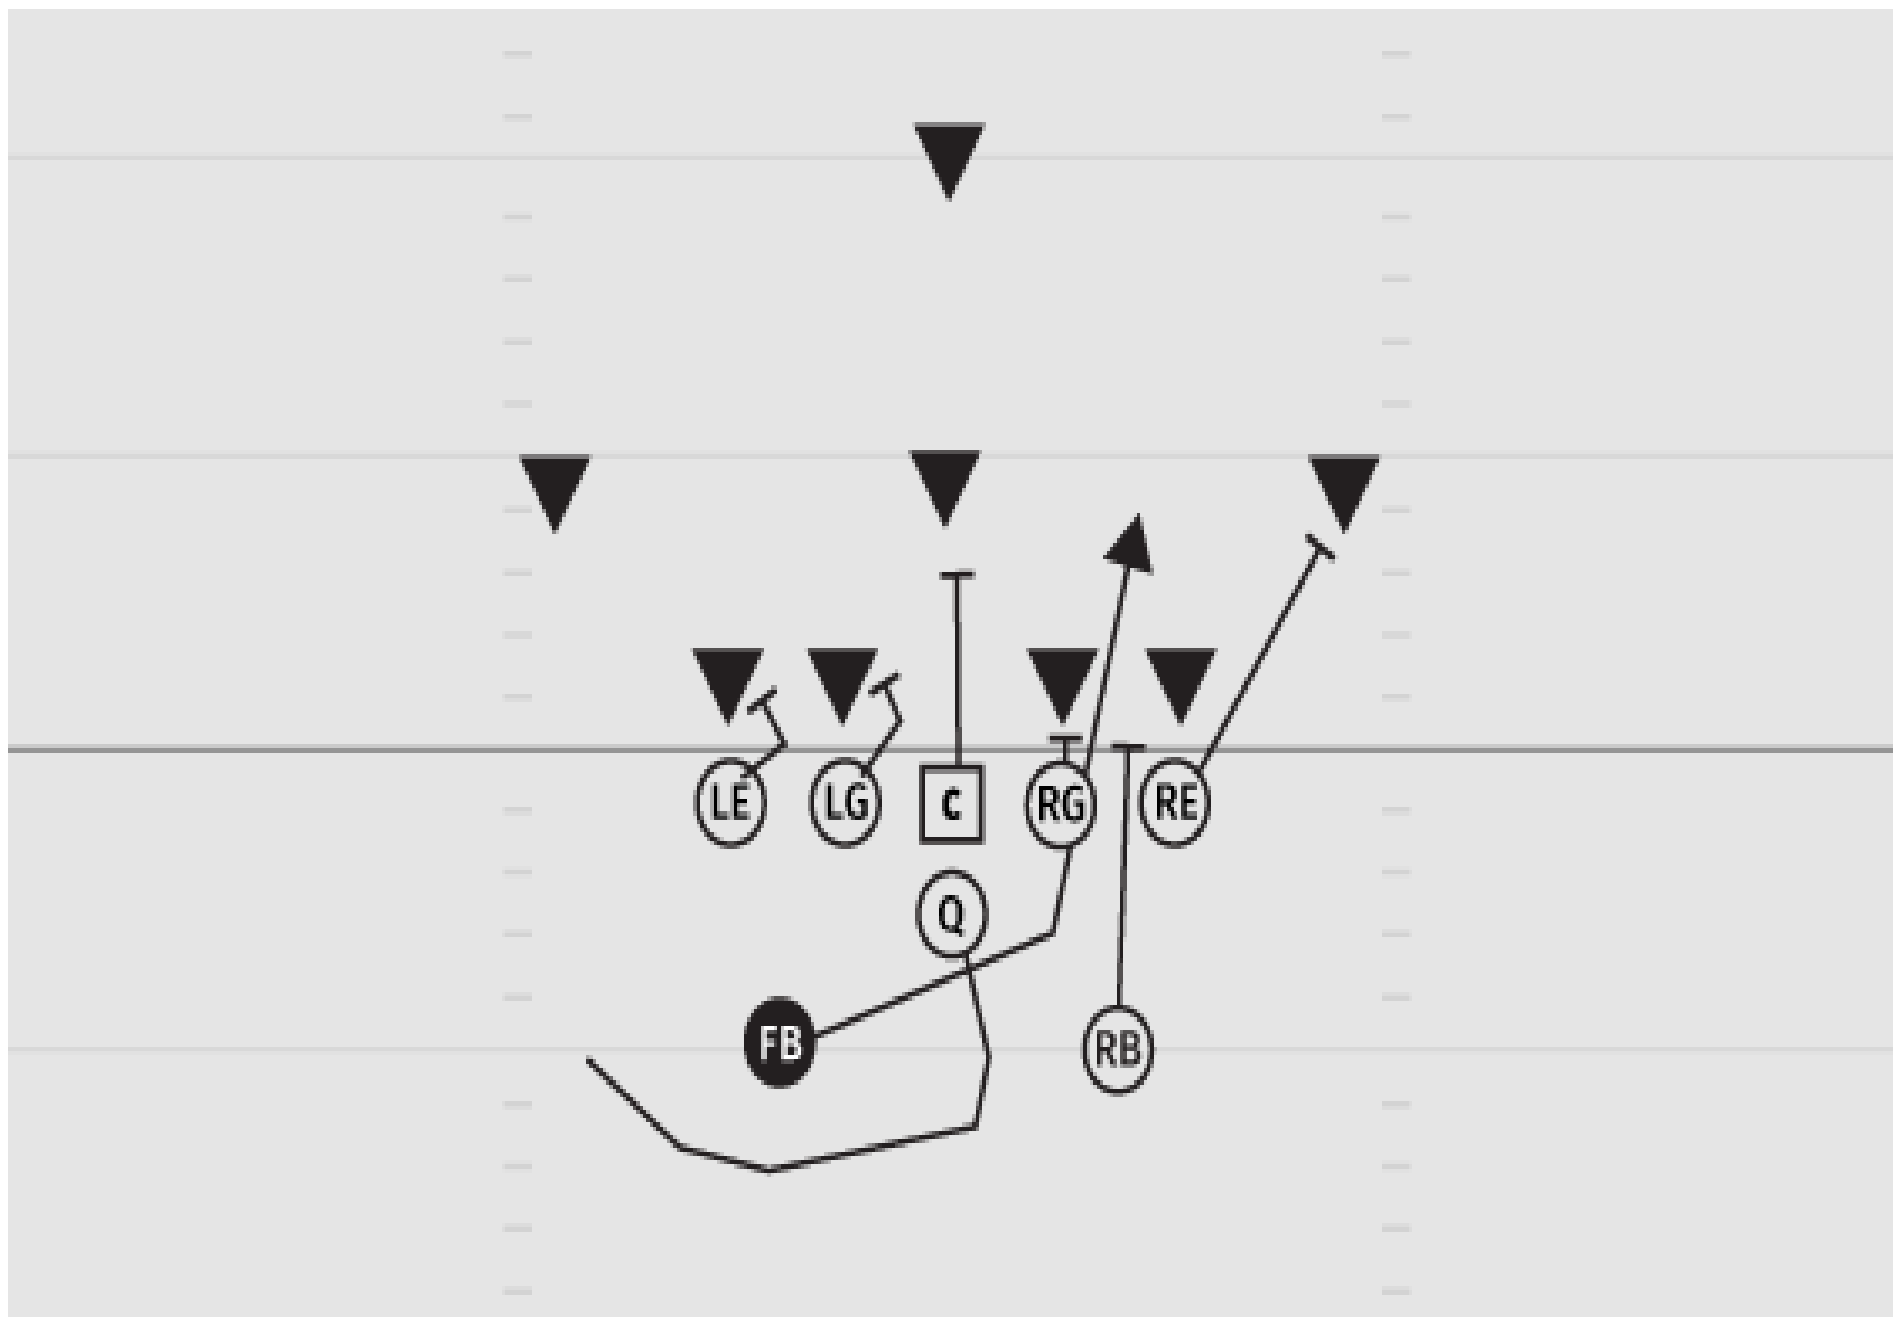

# LEFT PRO WR RIGHT 49 TOSS/SWEEP

# DOUBLE TIGHT SPLIT BACKS 43 COUNTER

# DOUBLE TIGHT SPLIT BACKS 34 COUNTER

# DOUBLE TIGHT SPLIT BACKS 38 TOSS/SWEEP