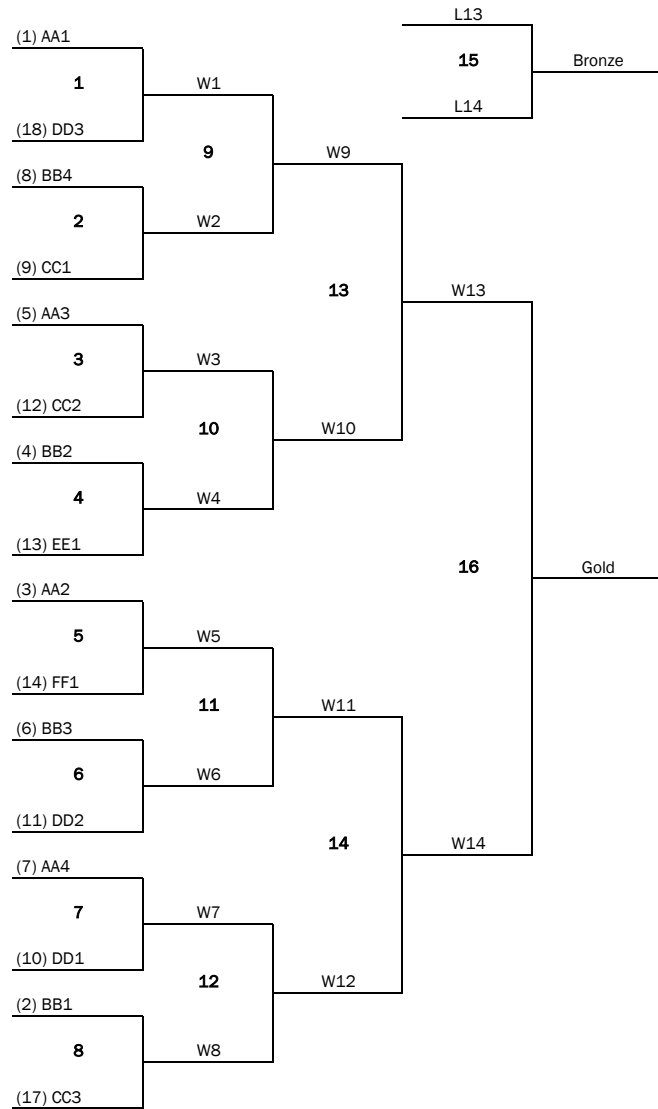

Division: **14UG - D4T1**