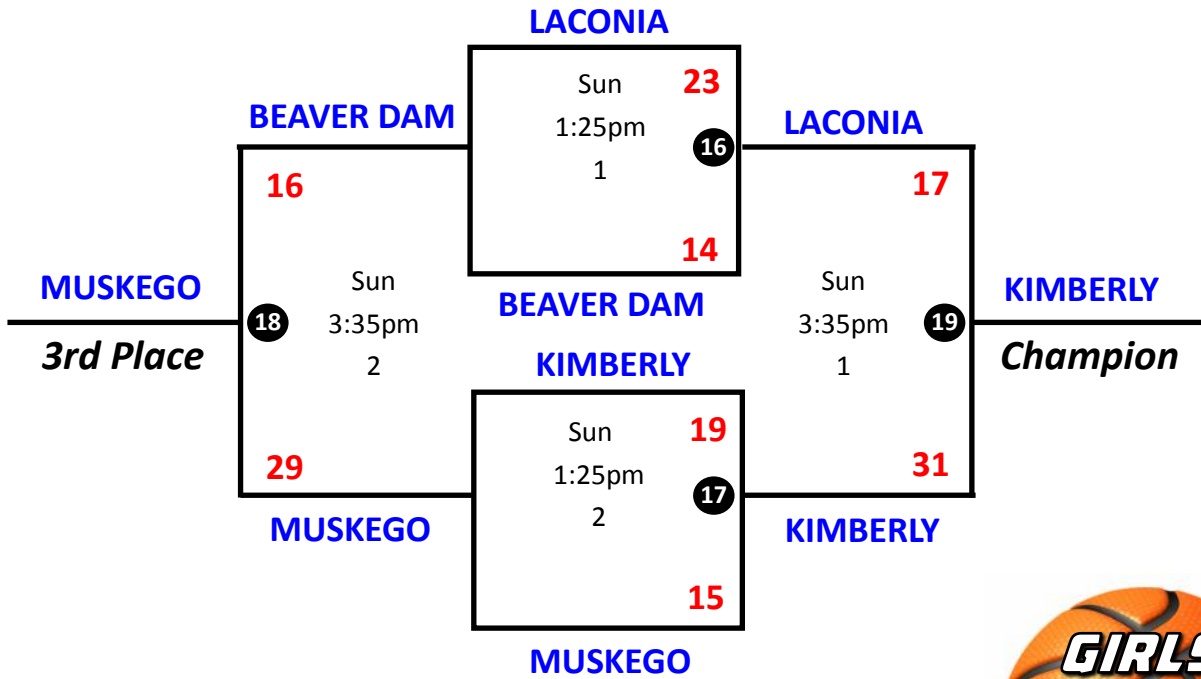

GIRLS 4TH GRADE

March 16th & 17th - Stoughton

W	POOL A	L	W	POOL B	L	W	POOL C	L
	Laconia			Kimberly			Muskego	
	Oak Creek			WI Lutheran			Beaver Dam	
	Greendale			New Berlin Ike			Greenfield	
Pool A Schedule								
Game #	Team 1	Score	Team 2	Score	Date	Time	Court	
1	Laconia	31	Greendale	17	Sat	8:00am	4	
4	Oak Creek	27	Greendale	26	Sat	10:10am	2	
7	Laconia	26	Oak Creek	14	Sat	12:20pm	3	
Pool B Schedule								
Game #	Team 1	Score	Team 2	Score	Date	Time	Court	
2	Kimberly	38	New Berlin Ike	10	Sat	9:05am	3	
5	WI Lutheran	21	New Berlin Ike	7	Sat	11:15am	4	
8	Kimberly	28	WI Lutheran	11	Sat	1:25pm	2	
Pool C Schedule								
Game #	Team 1	Score	Team 2	Score	Date	Time	Court	
3	Muskego	34	Greenfield	3	Sat	10:10am	1	
6	Beaver Dam	31	Greenfield	9	Sat	12:20pm	2	
9	Muskego	22	Beaver Dam	18	Sat	2:30pm	3	

WILD CARD

WC	Beaver Dam	1-1	+11
	Wisco Lutheran	1-1	-1
	Oak Creek	1-1	-11

CONSOLATION ADVANCEMENT

5	Wisco Lutheran	1-1	-1
6	Oak Creek	1-1	-11
7	Greendale	0-2	-15
8	New Berlin Ike	0-2	-29
9	Greenfield	0-2	-30

Championship Bracket

Courts 1-4: [SEA Stoughton](#)

Consolation Bracket