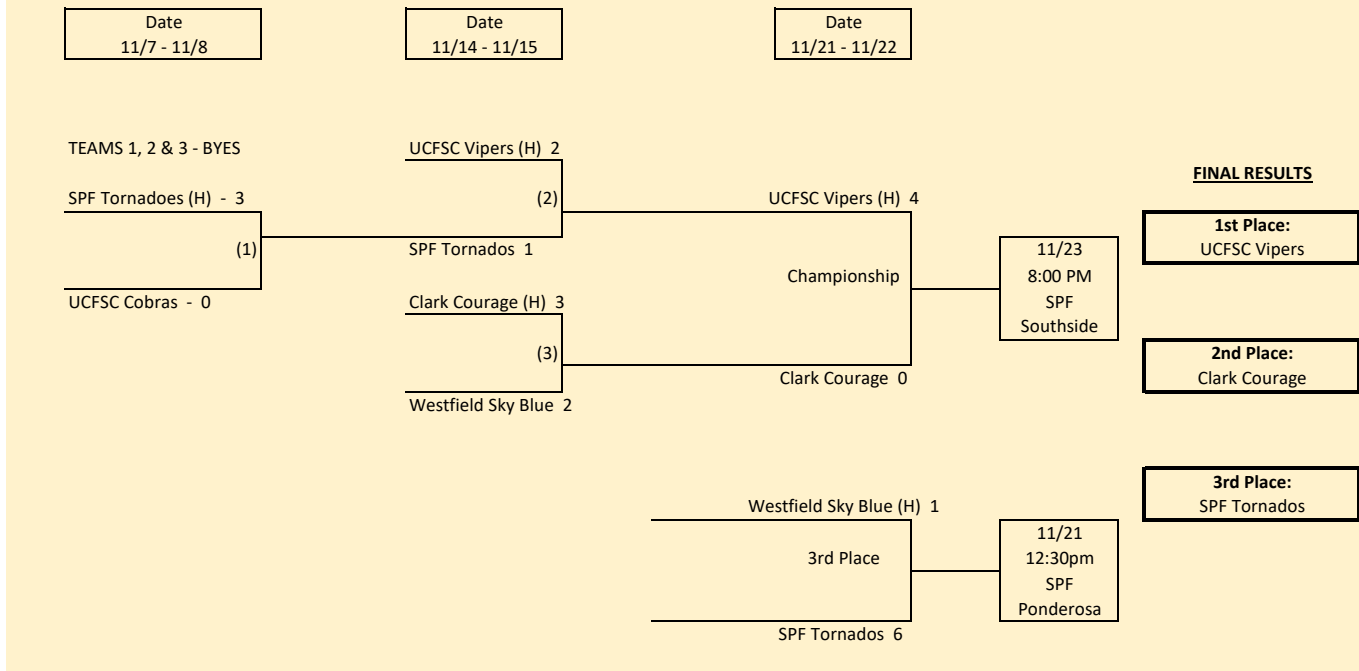

HS GIRLS WHITE - 5 TEAM DIVISION - FALL 2020

Format A - 5 Team Division

White - Fall 2020 Regular Season Standings

Rank	Team	W	L	T	PTS	Goals Against	Goal Differential	HTH
1	UCFSC Vipers	7	0	0	35	8	24	
2	Clark Courage	3	2	1	20	10	4	
3	Westfield Sky Blue	2	1	2	17	9	3	
4	SPF Tornados	1	3	1	11	17	-8	
5	UCFSC Cobras	0	7	0	7	27	-23	

NOTE (UNEVEN DIVISION):

Team that played 8 Games will drop the worst game. NO TEAMS PLAYED 8 GAMES.

Tie Breaker (Head to Head, Goals Against, Goal Differential):

- * First Tie Breaker is Head to Head.
- * Second Tie Breaker is Goals Against
- * Third Tie Breaker is Goal Differential