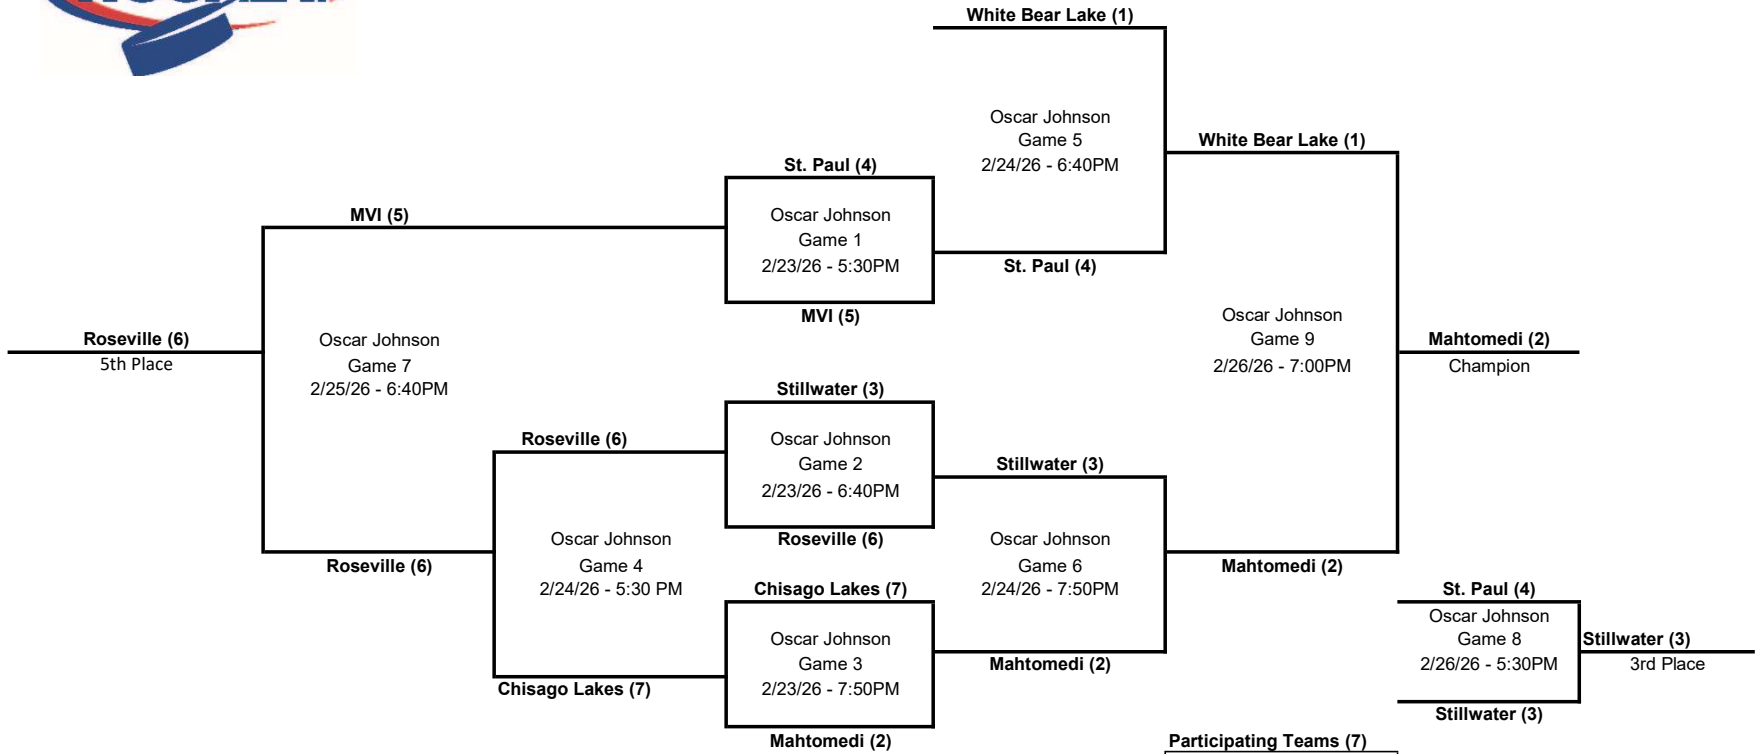

2026 District 2 SQA Year-End Tournament Bracket

- Participating Teams (7)**
- (1) WBL
 - (2) Mahtomedi
 - (3) Stillwater
 - (4) St Paul
 - (5) MVI
 - (6) Roseville
 - (7) Chisago Lakes

***Higher Seed is Home Team and Wears White/Light Colored Jerseys**

Hosted by Roseville
Rink Name
 Rink Address

Info for hosting association ice scheduler:
 9 Games (60 minute games)