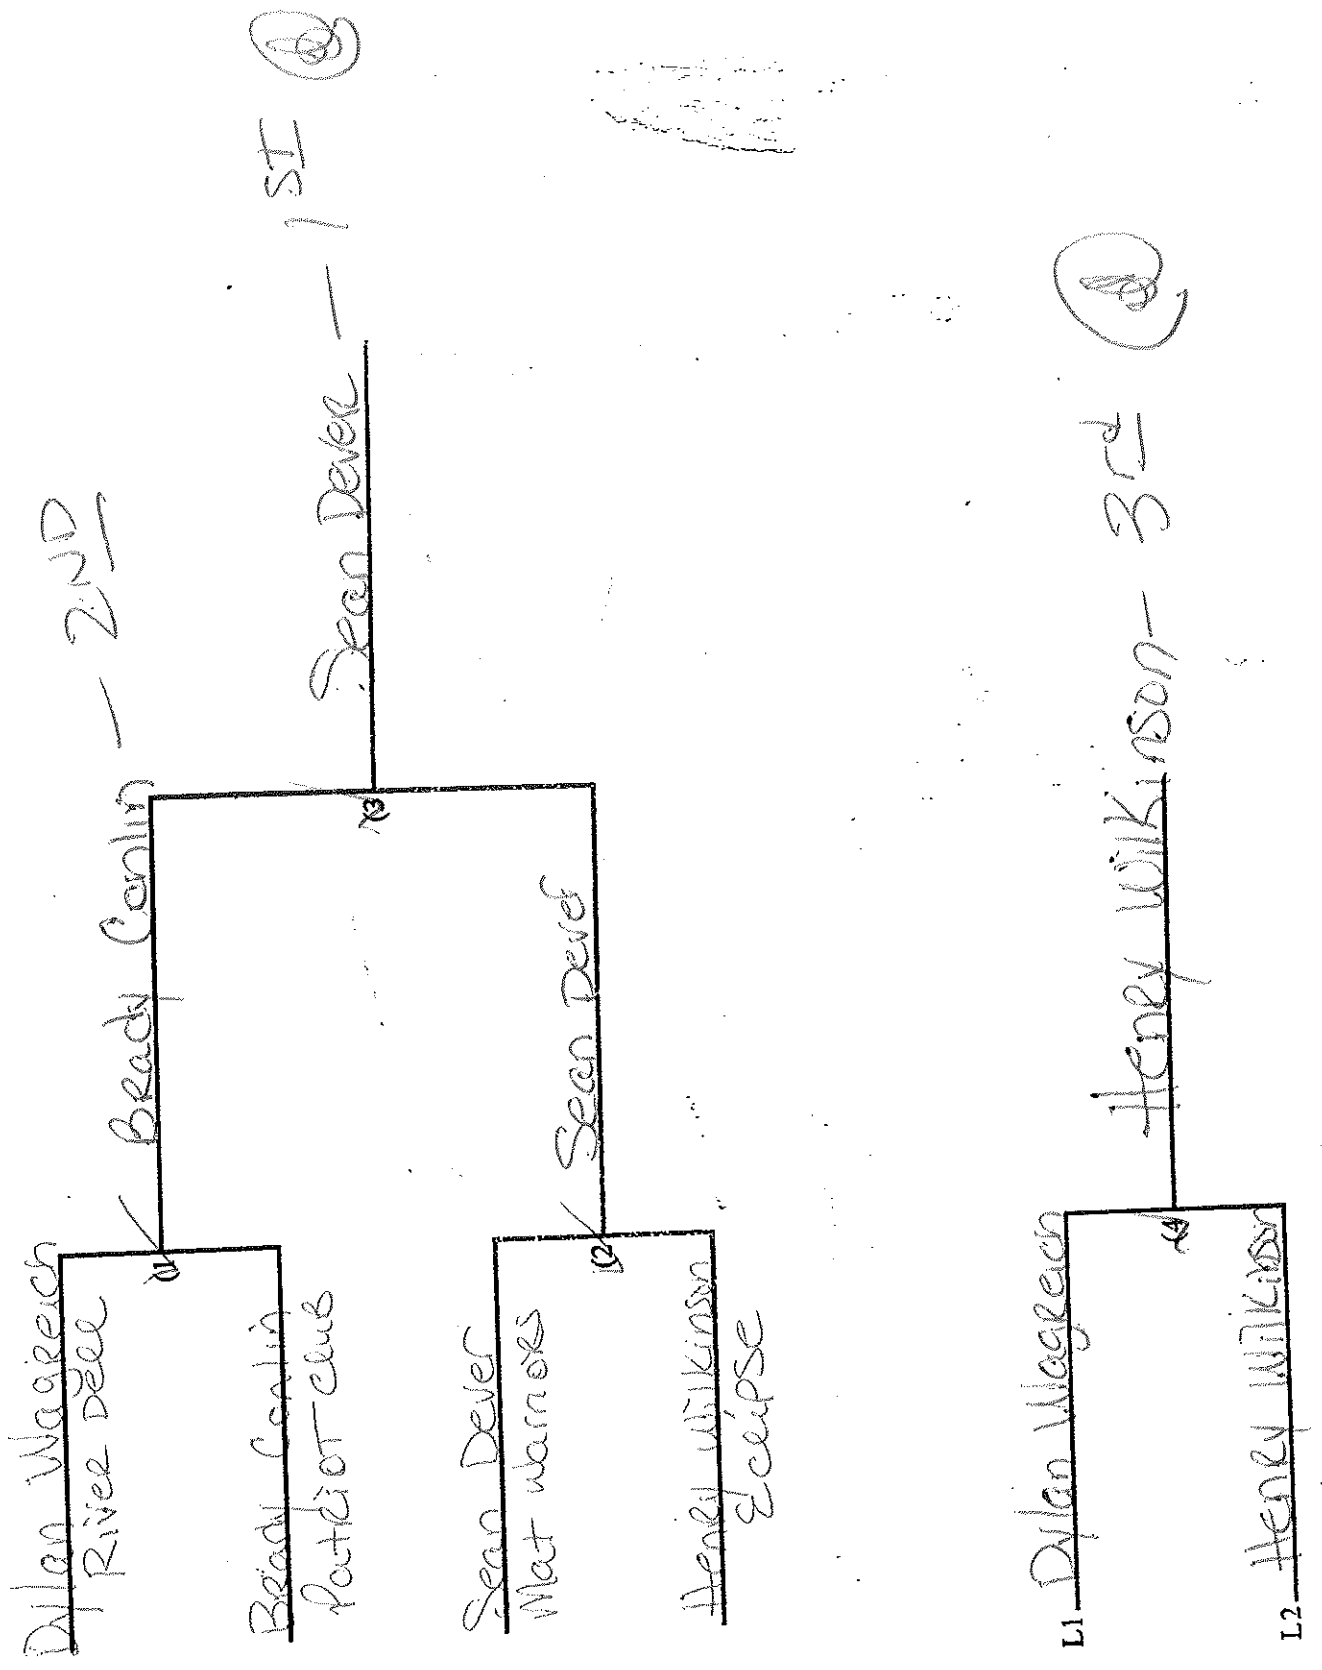

Div Novice weight 600

F/S

Sydney Petzinger - 1st  
Parsippany Troj Muls

Dis NOVICE weight 65

F/S

Div — weight —

NOV 70

F/S