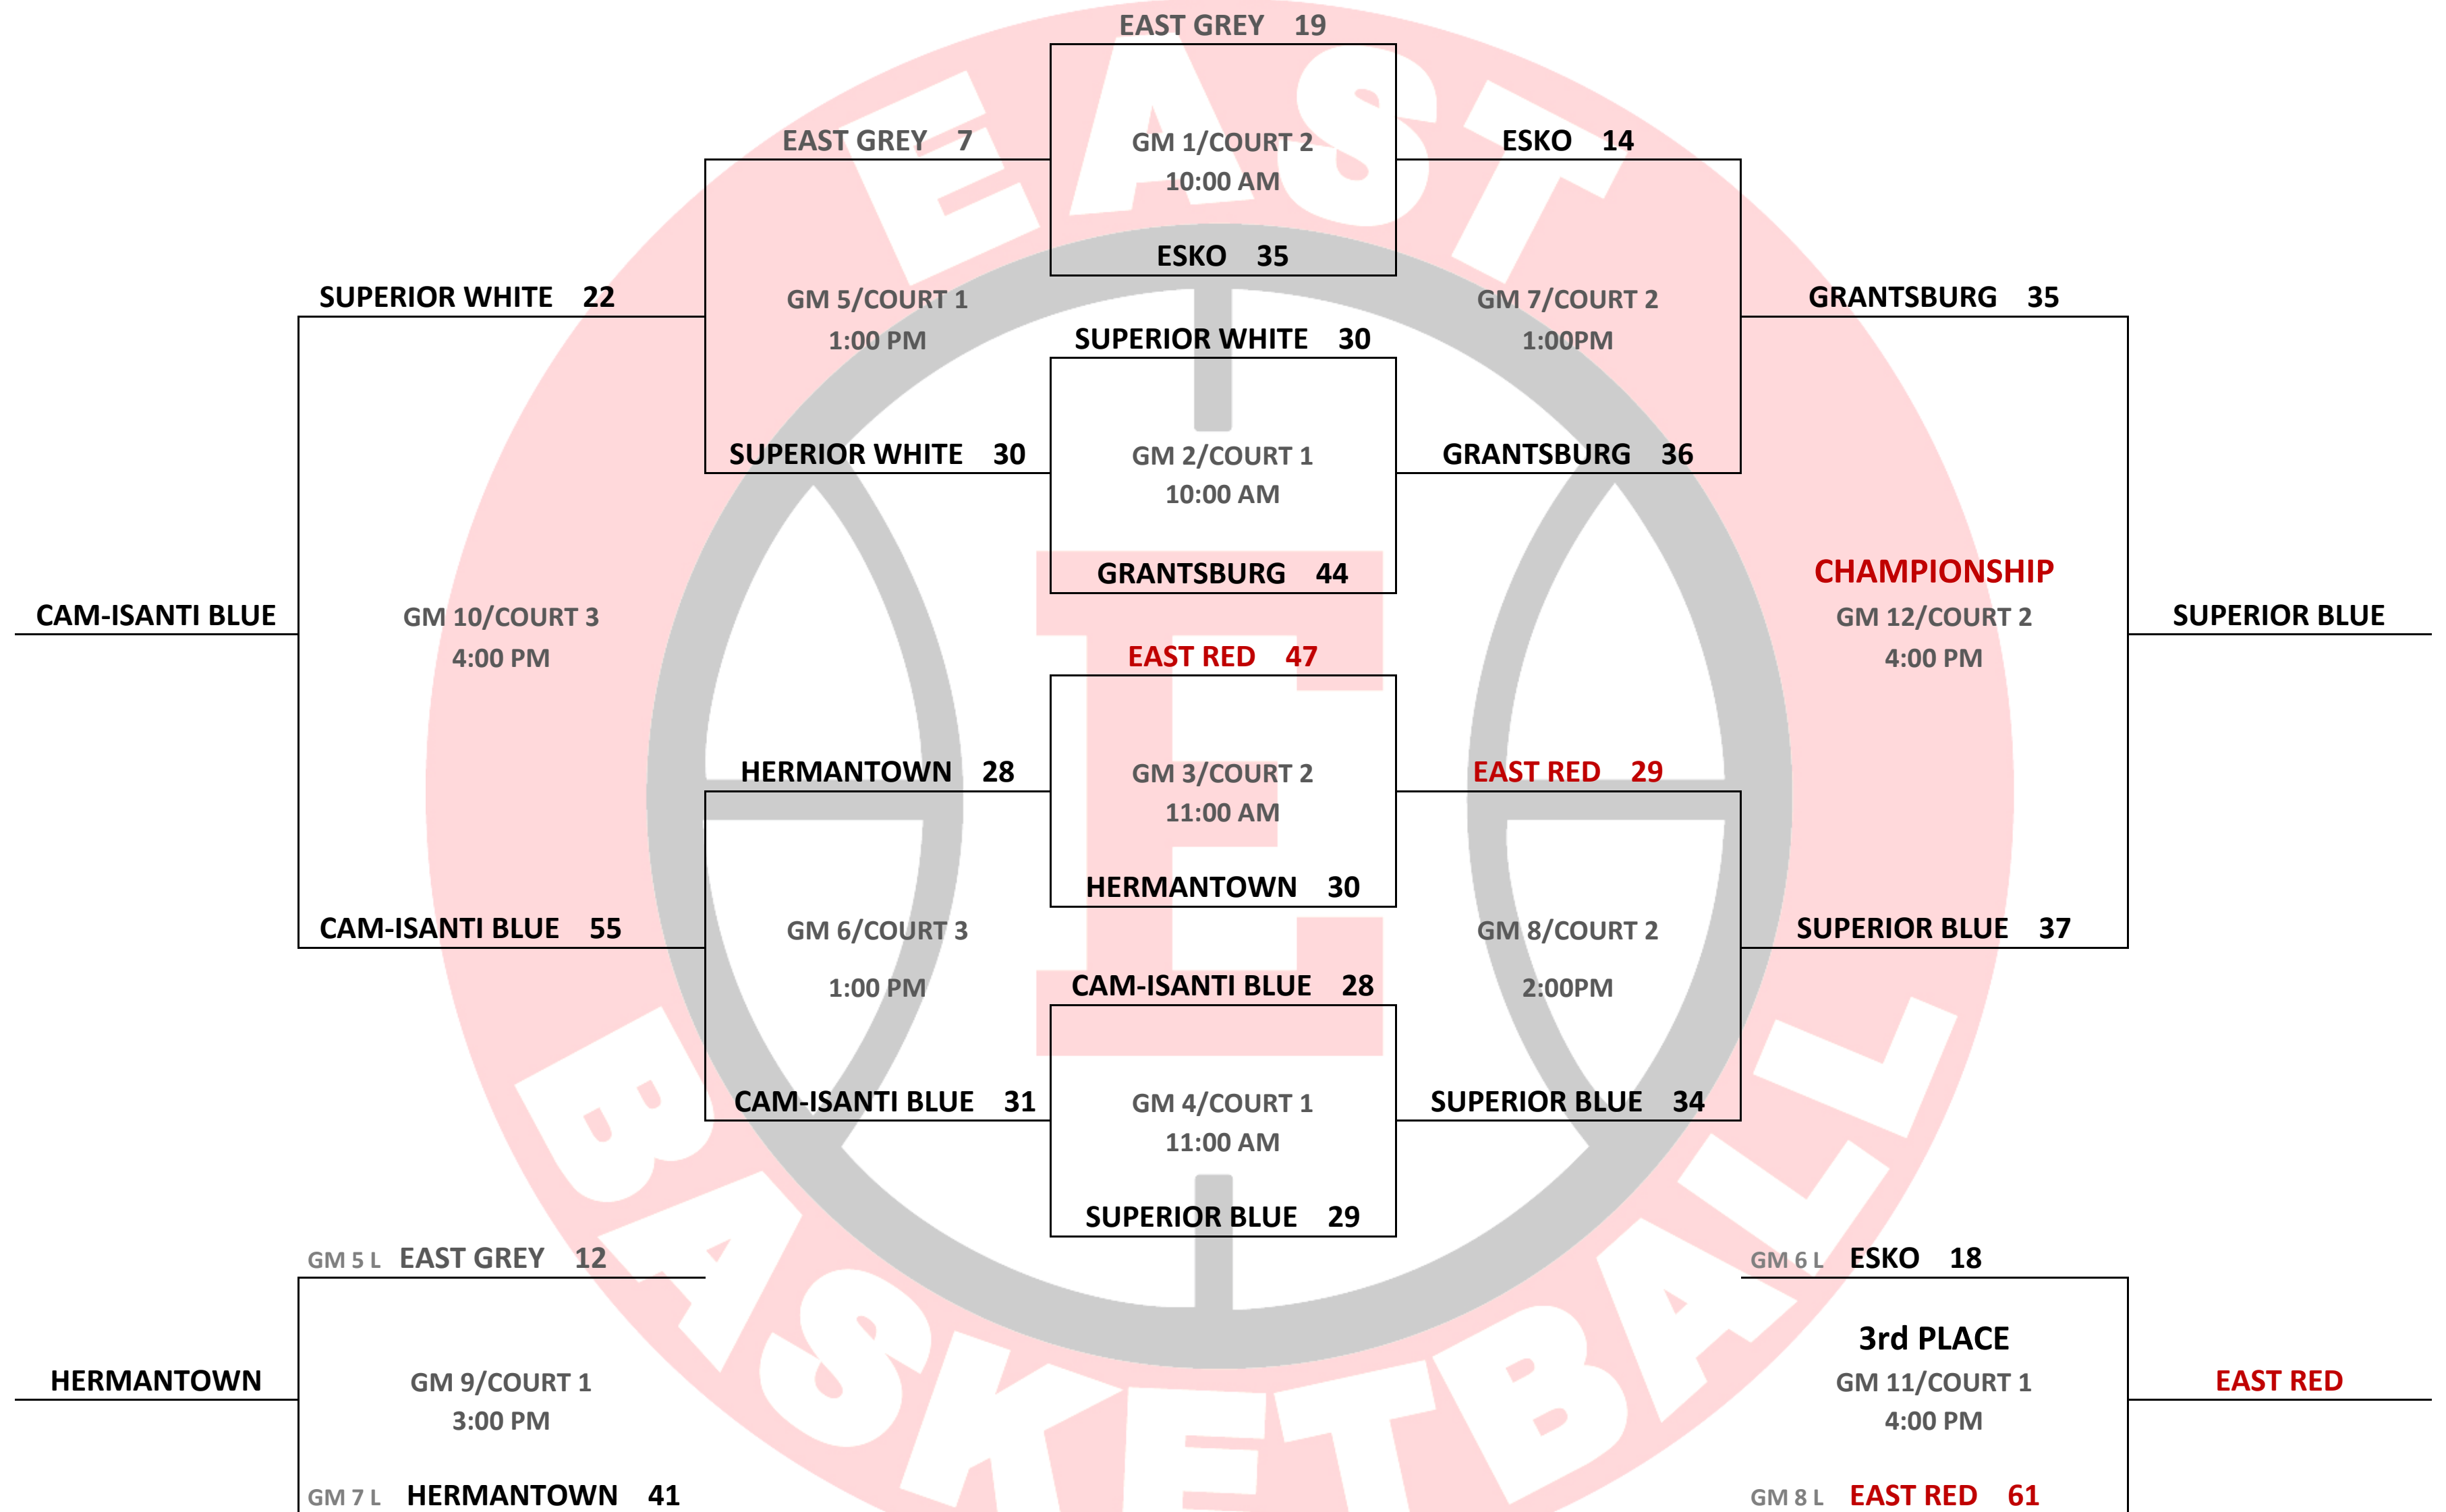

2024-WINTER CITY SHOWDOWN

6TH GRADE DIVISION

SATURDAY - DECEMBER 14TH

Brackets courtesy of gitchgear.com