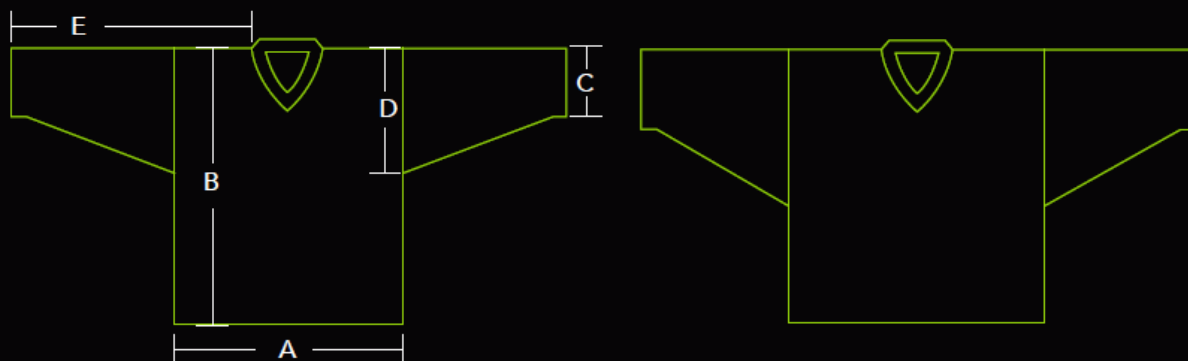

GAMEWEAR JERSEY SIZE CHART

SIZES	JR. SMALL/MEDIUM	JR. LARGE/XL	SR. SMALL	SR. MEDIUM	SR. LARGE	SR. XL	SR. XXL	INT. GC	SR. GC
(A) CHEST	18	20.25	22.5	23	26	28	30	25	33.5
(B) LENGTH	27	29	30	31	31.75	33	33.5	32.5	33
(C) CUFF	5.5	5.5	6.5	6.5	6.5	6.5	7	10	12.75
(D) ARMHOLE	11	12	12	13.5	13.5	13.5	14.5	14	16
(E) ARM LENGTH	24/25	26/27	29	30	33	33	34	17.5	17.5

*ALL SIZES TOLERANCE ± 0.75 " BASED ON SEWING"

VERBERG.COM

SOCK SIZE CHART

SIZE	18"	20"	22"	24"	26"	28"	30"	32"
(A) TOP WIDTH	7.5	7	8	8.5	9	9	10	10.5
(B) MID WIDTH	7.5	8	8.5	9	9	9.5	10	10
(C) BOTTOM WIDTH	6	6	6.5	7	7.5	8	8	9
(D) LENGTH	18	20	22	24	26	28	30	32

*ALL SIZES TOLERANCE ± 0.75 " BASED ON SEWING"

VERBERG.COM