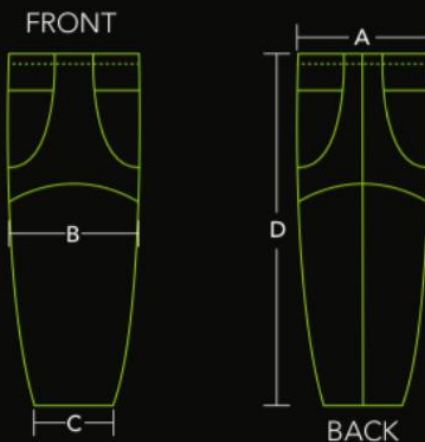

GAMEWEAR JERSEY SIZE CHART

SIZES	JR. SMALL/MEDIUM	JR. LARGE/XL	SR. SMALL	SR. MEDIUM	SR. LARGE	SR. XL	SR. XXL	INT. GC	SR. GC
(A) CHEST	18	20.25	22.5	23	26	28	30	25	33.5
(B) LENGTH	27	29	30	31	31.75	33	33.5	32.5	33
(C) CUFF	5.5	5.5	6.5	6.5	6.5	6.5	7	10	12.75
(D) ARMHOLE	11	12	12	13.5	13.5	13.5	14.5	14	16
(E) ARM LENGTH	24/25	26/27	29	30	33	33	34	17.5	17.5

*ALL SIZES TOLERANCE ± 0.75 " BASED ON SEWING"

VERBERG.COM

SOCK SIZE CHART

SIZE	18"	20"	22"	24"	26"	28"	30"	32"
(A) TOP WIDTH	7.5	7	8	8.5	9	9	10	10.5
(B) MID WIDTH	7.5	8	8.5	9	9	9.5	10	10
(C) BOTTOM WIDTH	6	6	6.5	7	7.5	8	8	9
(D) LENGTH	18	20	22	24	26	28	30	32

*ALL SIZES TOLERANCE ± 0.75 " BASED ON SEWING"

VERBERG.COM