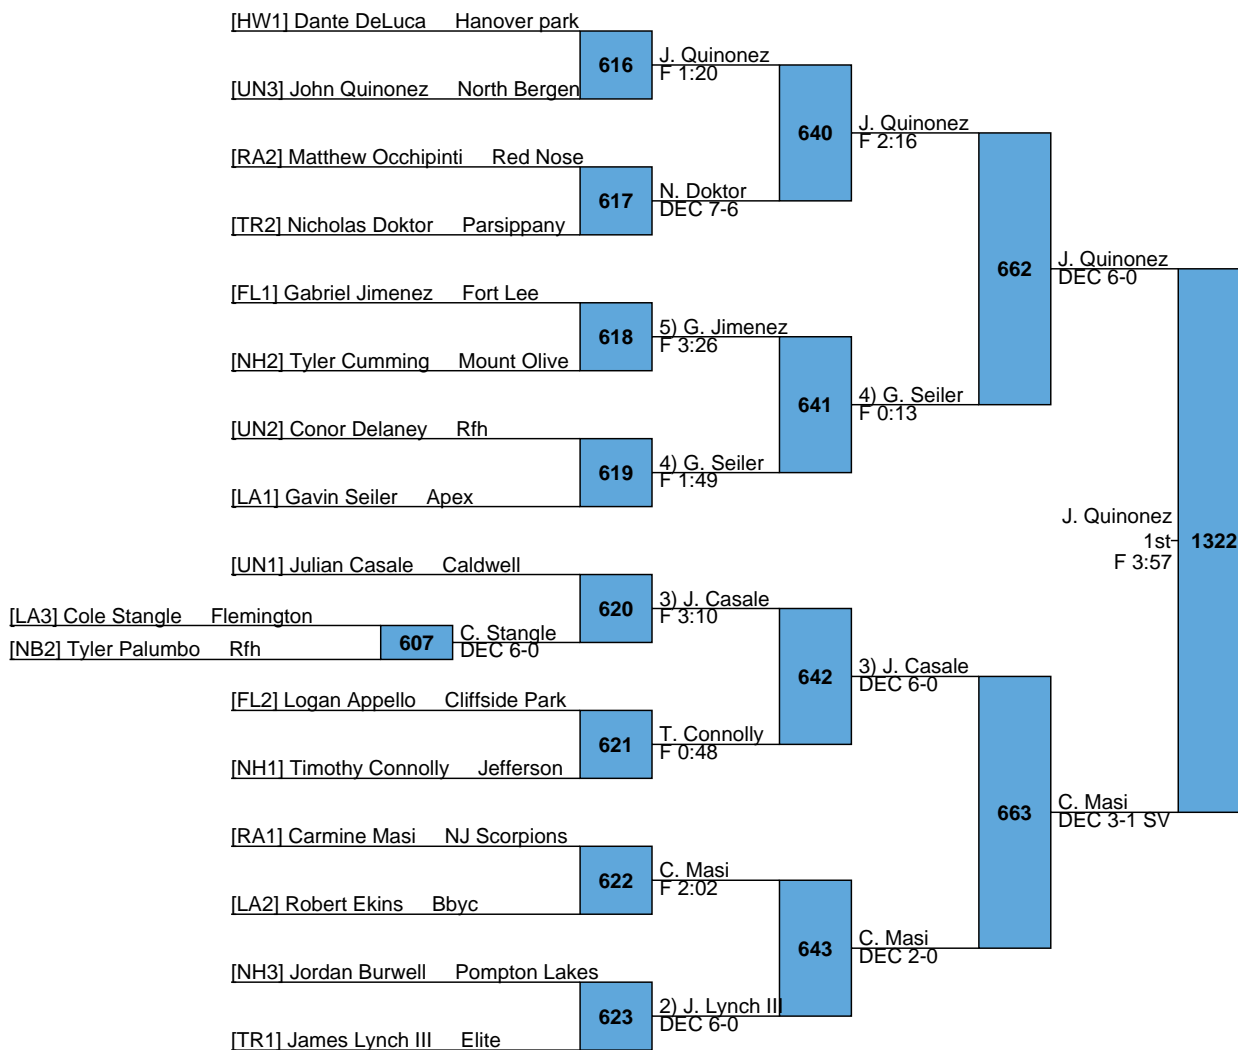

L954 J. Giambuzzi
DEC 8-2
L955 J. Giambuzzi
DEC 4-2 7th
MD 10-2

L570 D. Lettini DEC 2-0 1417
L571 E. Slosky 5th DEC 6-4 DEC 5-2 SV

L566 4) E. Mendel DEC 6-0 573
L567 2) P. Ferrigno 7th DEC 6-0 DEC 4-2 SV