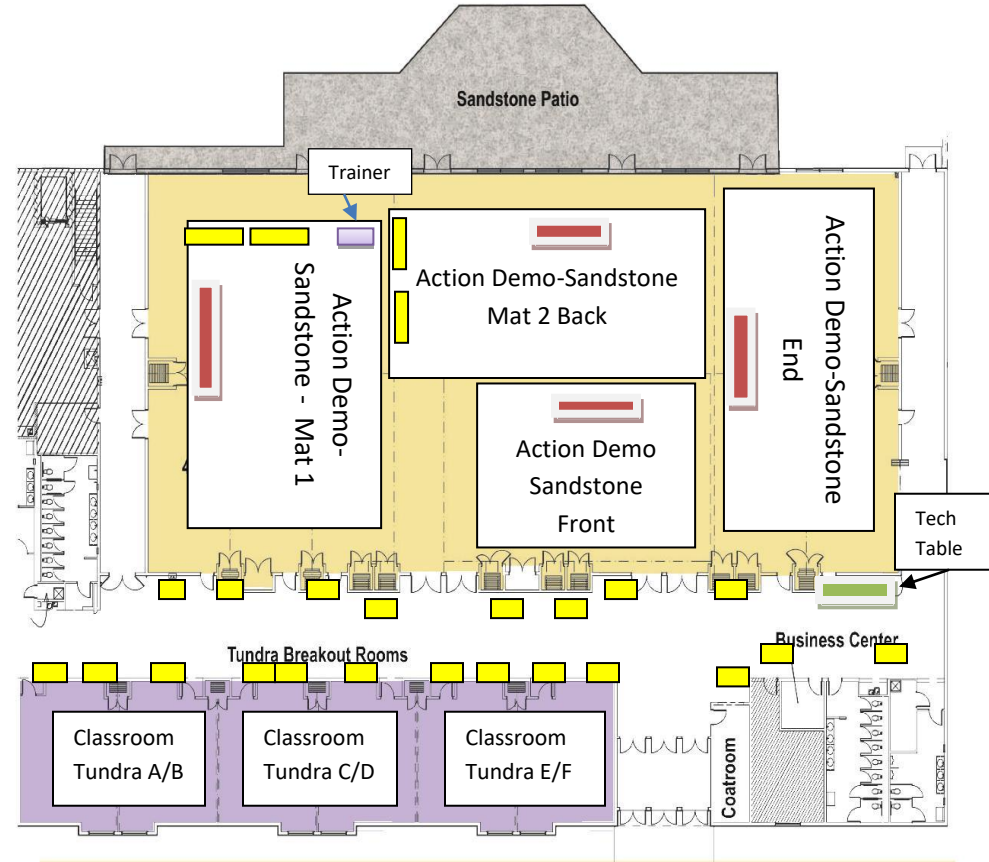

Glacier Canyon Conference Center

Room Layout & Capacities

Registration/Tech&Info Table/Handout Table –Please look for the signs. (GREEN)

Vendors in hall – (YELLOW)

College Tables – Sandstone (YELLOW)