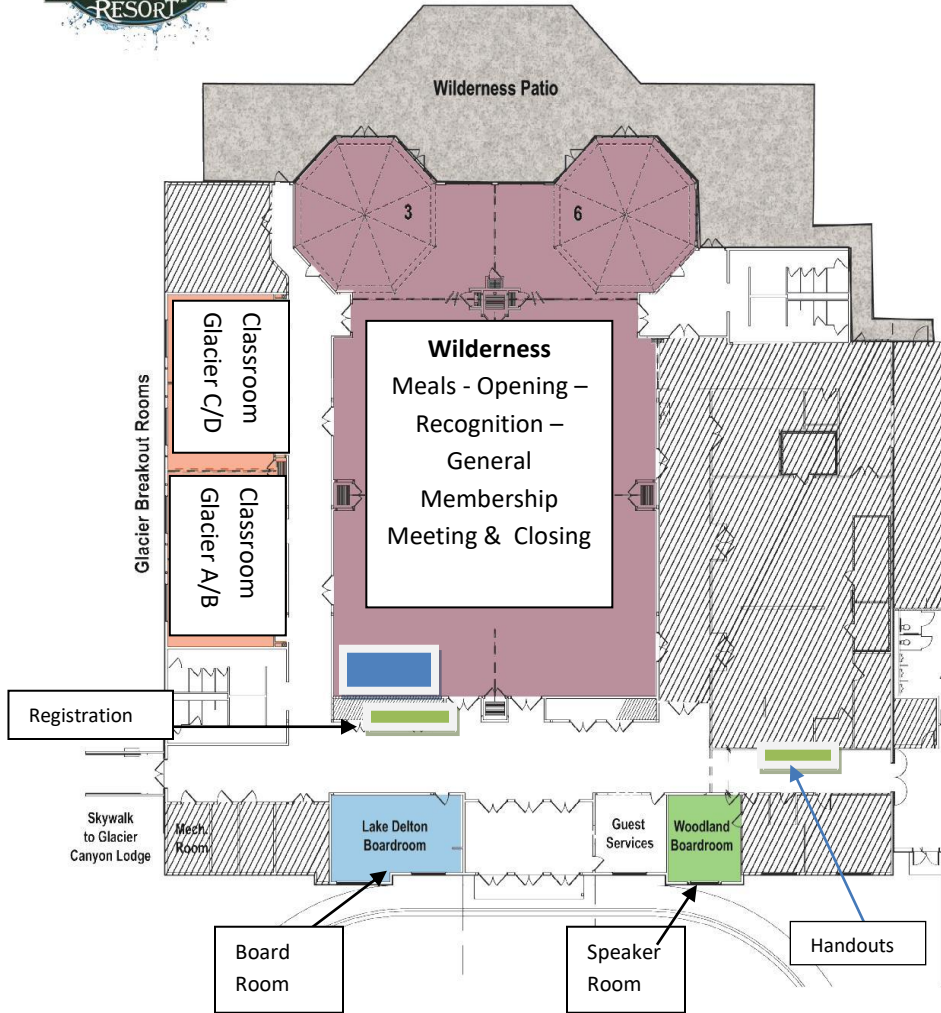

Glacier Canyon Conference Center

Room Layout & Capacities

Registration/Tech&Info Table/Handout Table –Please look for the signs. (GREEN)

Vendors in hall – (YELLOW)

College Tables – Sandstone (YELLOW)