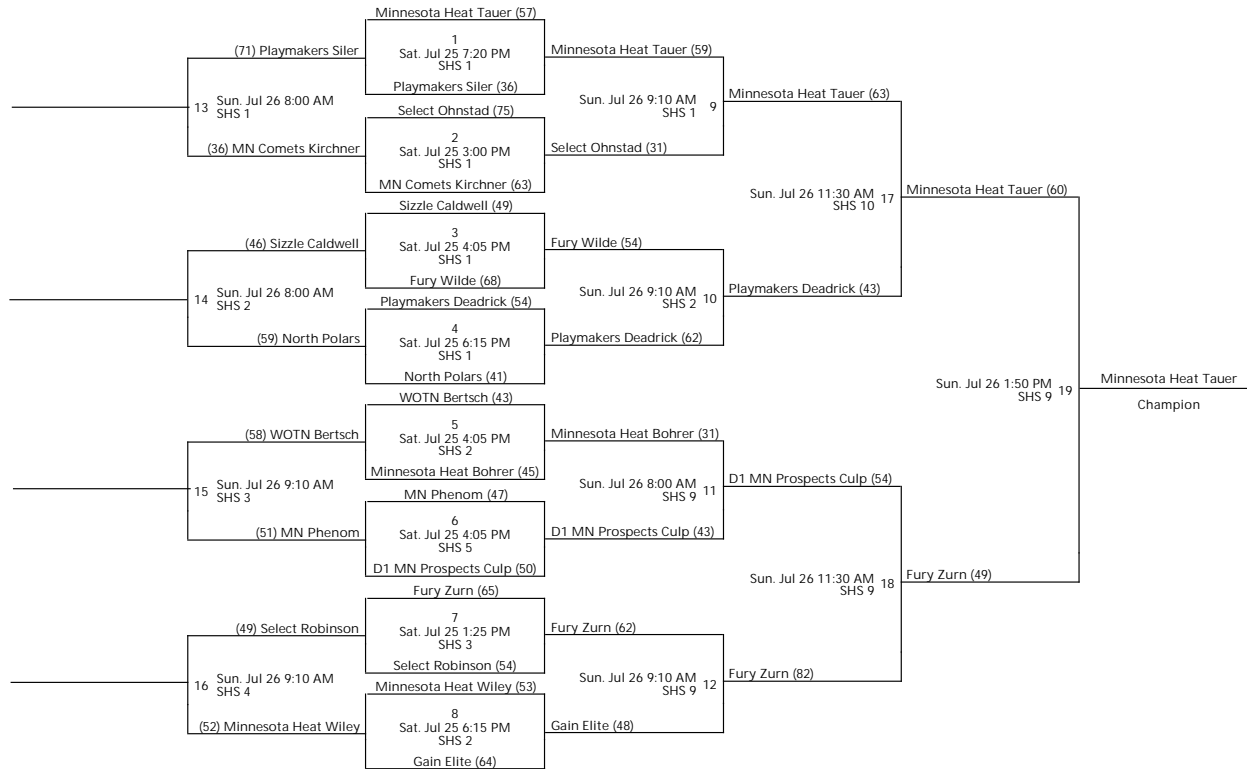

Venues

SHS - Shakopee High School

Courts

1 - Court 1
4 - Court 4
10 - Court 10

2 - Court 2
5 - Court 5

3 - Court 3
9 - Court 9

Powered by Exposure Basketball Events

HEAT/FURY SHUTDOWN 2020
11TH GRADE DIVISION 1 CHAMPIONSHIP
 Jul 24-26, 2020