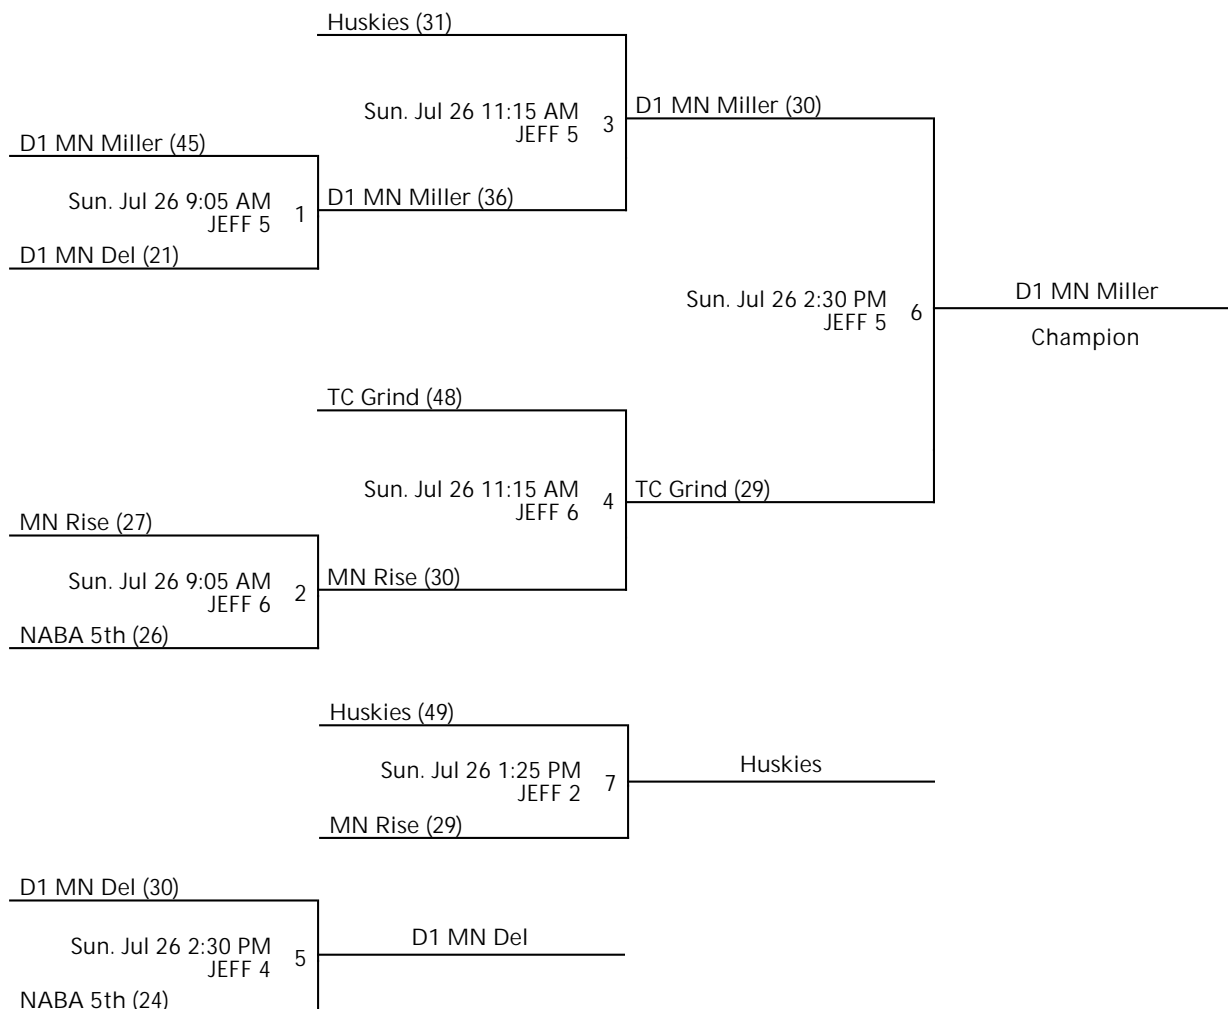

Venues

JEFF - Bloomington Jefferson High School

Courts

1 - Court 1

5 - Court 5

2 - Court 2

6 - Court 6

4 - Court 4

7 - Court 7

Powered by Exposure Basketball Events

HEAT/FURY SHUTDOWN 2020 5TH GRADE DIVISION 1 CHAMPIONSHIP

Jul 24-26, 2020

JEFF 2 - Bloomington Jefferson High School Location 2
 JEFF 4 - Bloomington Jefferson High School Location 4
 JEFF 5 - Bloomington Jefferson High School Location 5
 JEFF 6 - Bloomington Jefferson High School Location 6