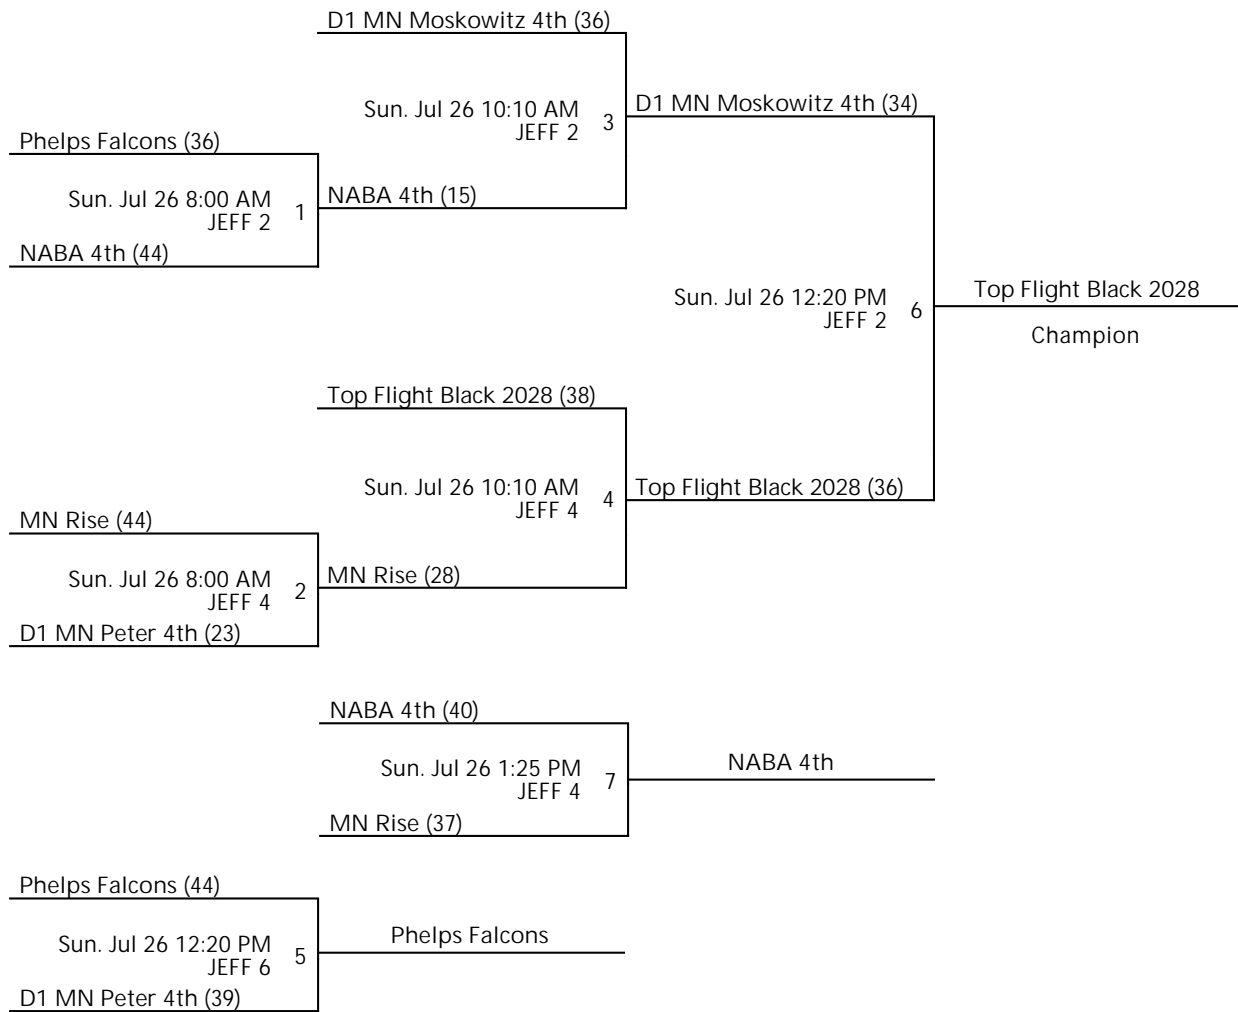

Venues

JEFF - Bloomington Jefferson High School

Courts

1 - Court 1

2 - Court 2

4 - Court 4

Powered by Exposure Basketball Events

HEAT/FURY SHUTDOWN 2020 4TH/5TH GRADE DIVISION 2 CHAMPIONSHIP

Jul 24-26, 2020

JEFF 2 - Bloomington Jefferson High School Location 2

JEFF 4 - Bloomington Jefferson High School Location 4

JEFF 6 - Bloomington Jefferson High School Location 6

Away (Top), Home (Bottom)

Revised 7/26/2020 3:41 PM - Powered by Exposure Basketball Events