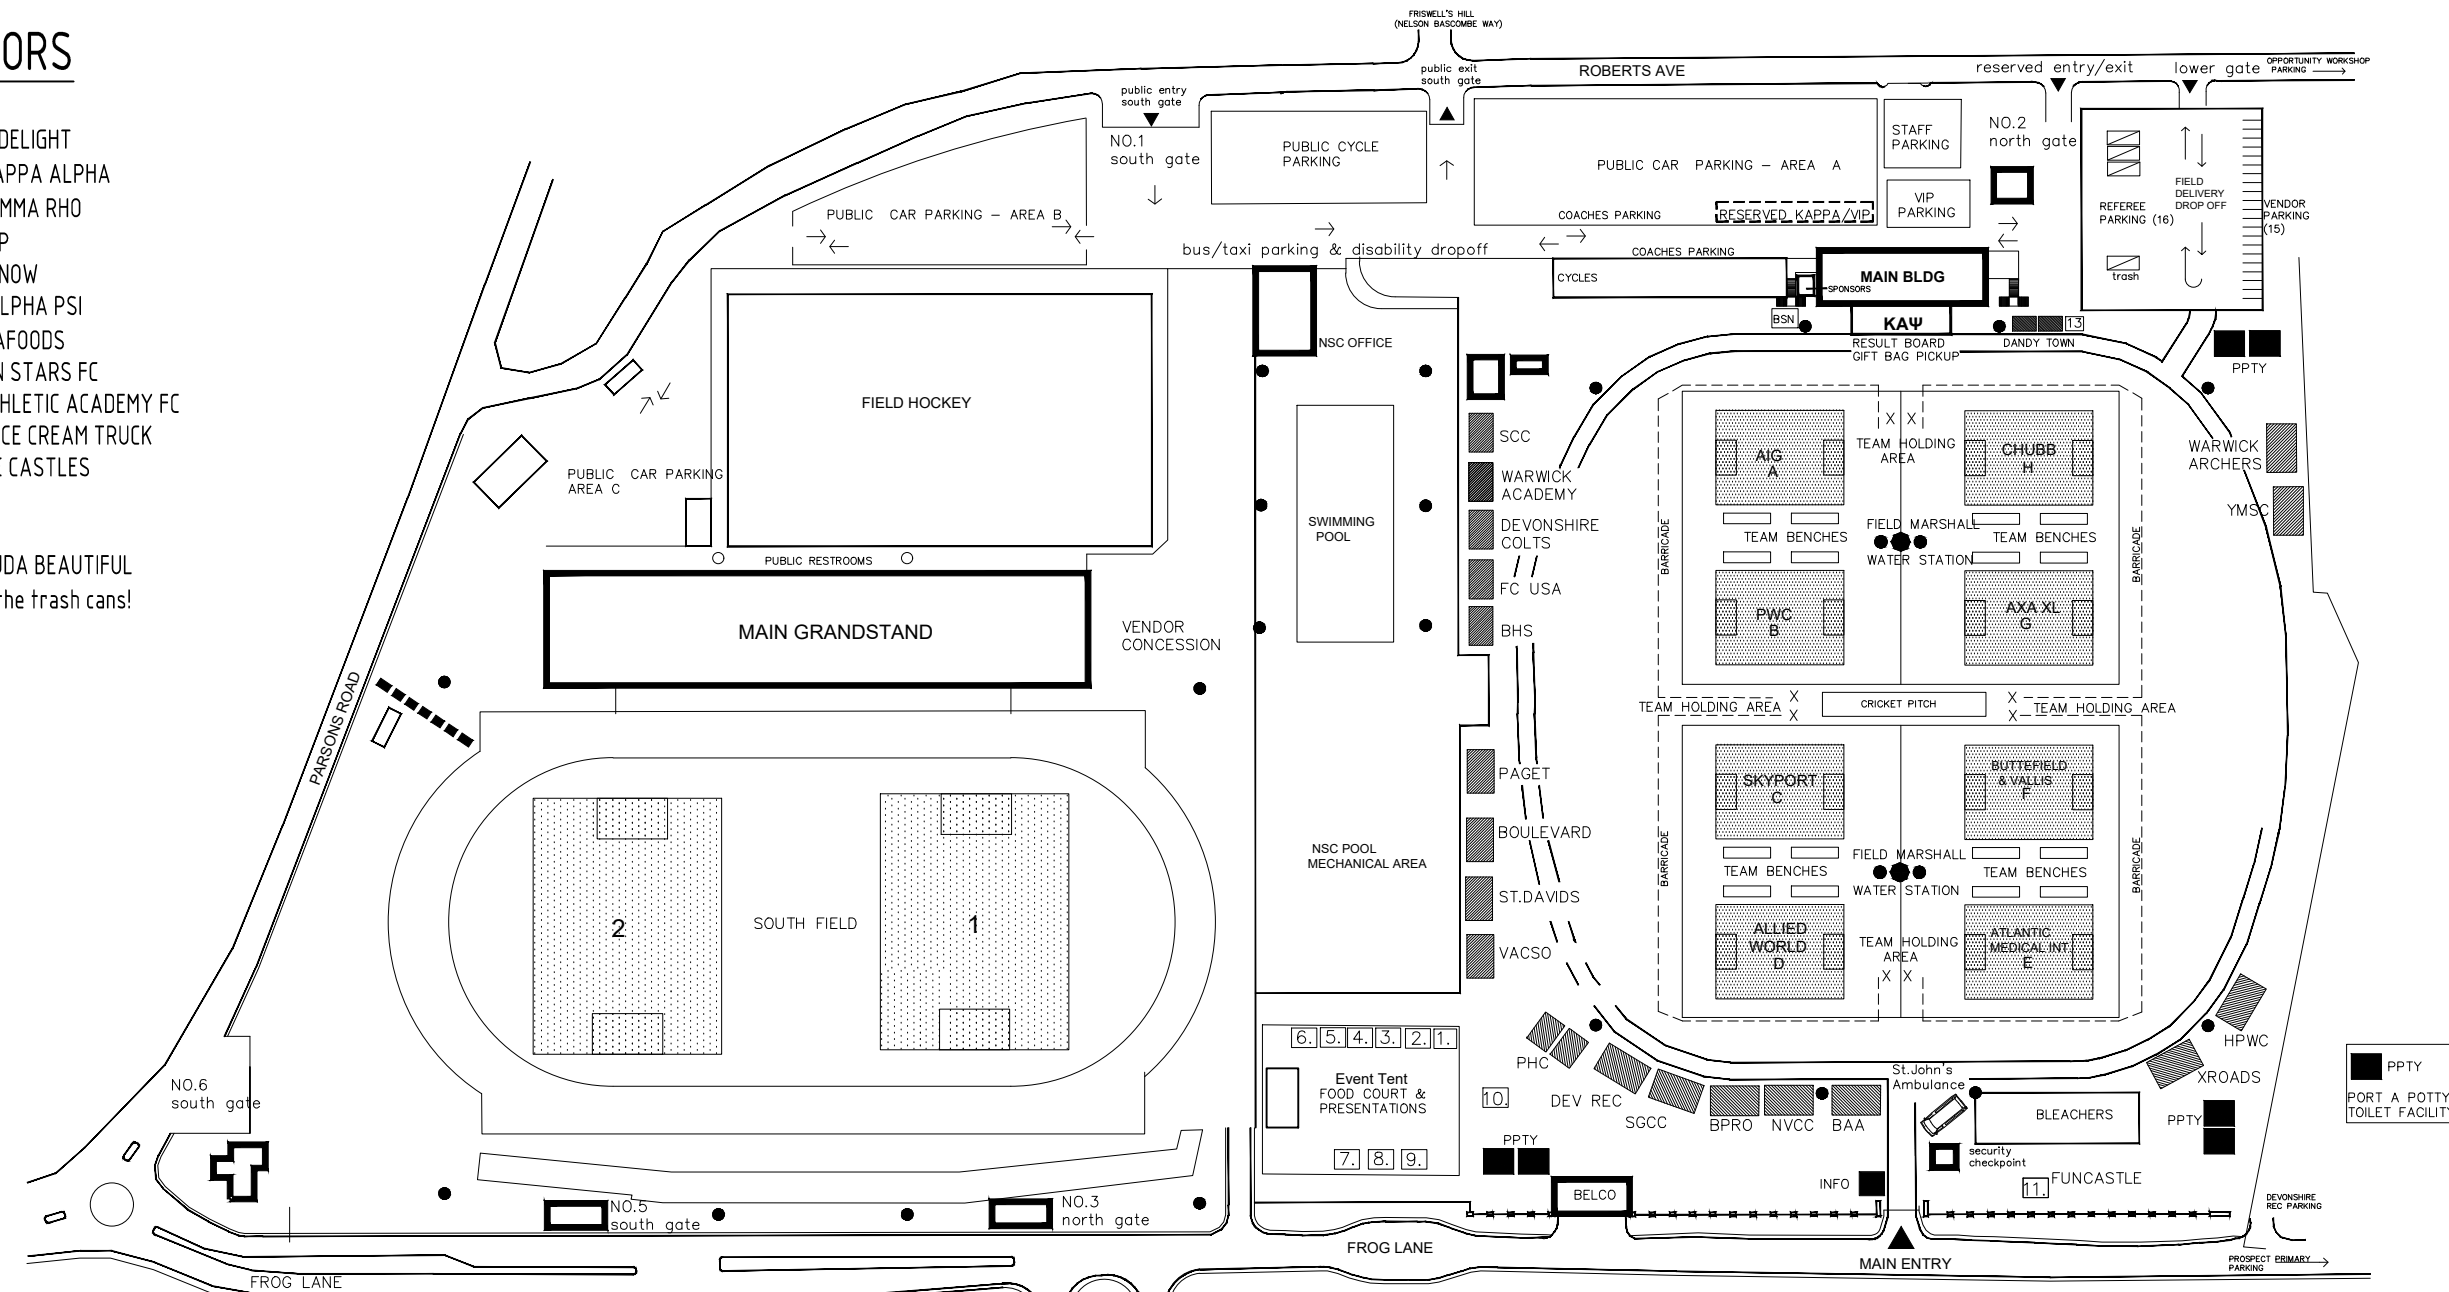

KEEP BERMUDA BEAUTIFUL
Please use the trash cans!

*ALTERNATE
PUBLIC PARKING
OPTIONS
(please park responsibly)*

1. PROSPECT PRIMARY SCHOOL PARKING LOT
2. CEDARBRIDGE
3. OPPORTUNITY WORKSHOP LOWER LEVEL PARKING CORNER OF ROBERT'S AVENUE + PALMETTO ROAD
4. DEVONSHIRE RECREATION CLUB 7AM - 6PM ONLY

THIS DRAWING IS NOT TO SCALE AND IS ONLY A GRAPHIC REPRESENTATION OF THE PROPOSED LAYOUT OF THE EVENT.

ALL COACHES, TEAMS, SUPPORT STAFF AND EMERGENCY OFFICIALS SHOULD FAMILIARISE THEMSELVES WITH THE FIELD LAYOUT UPON ARRIVAL AND CONFIRM IF ANY ADJUSTMENTS HAVE BEEN MADE.