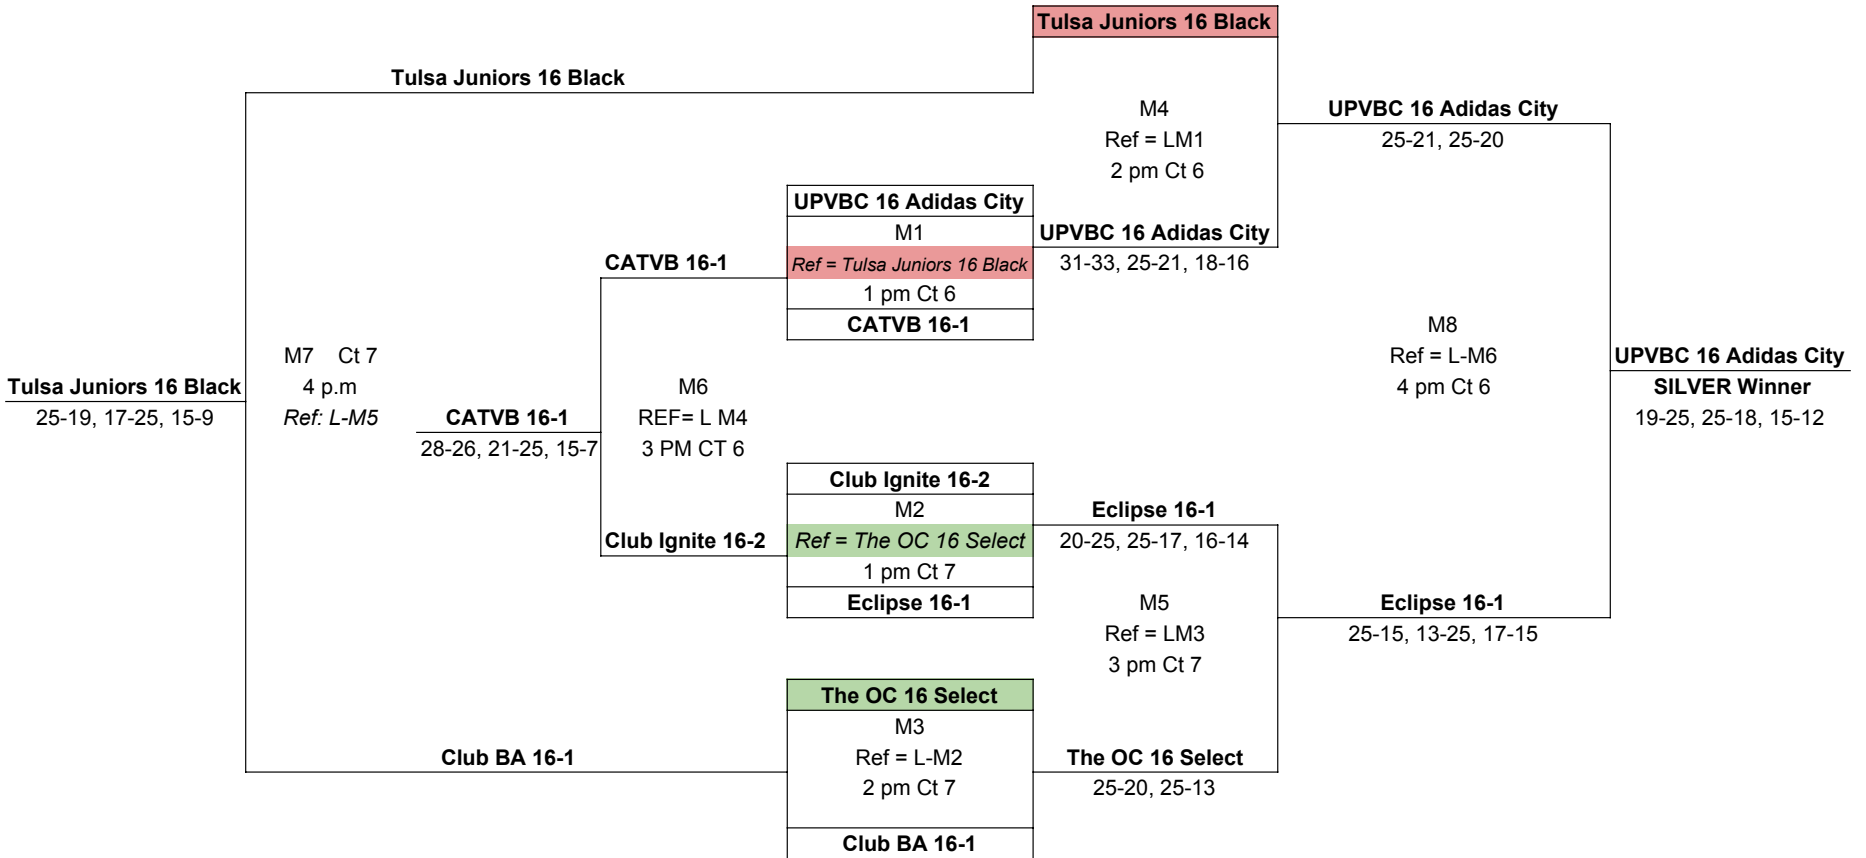

**16's Gold Bracket - Court 6, 8 & 11 at Titan- 8 a.m. Start
10 Teams**

IF MATCH: MATCH IS ONLY PLAYED IF 3rd POOL A LOSES
 Losing team typically Refs next match
 Means Ref match before yours
 Winning teams might have to Ref Sunday

**16's Silver Bracket - Court 6 & 7 at Titan 1 p.m. Start
7 Teams**

Losing team typically Refs next match
Means Ref match before yours