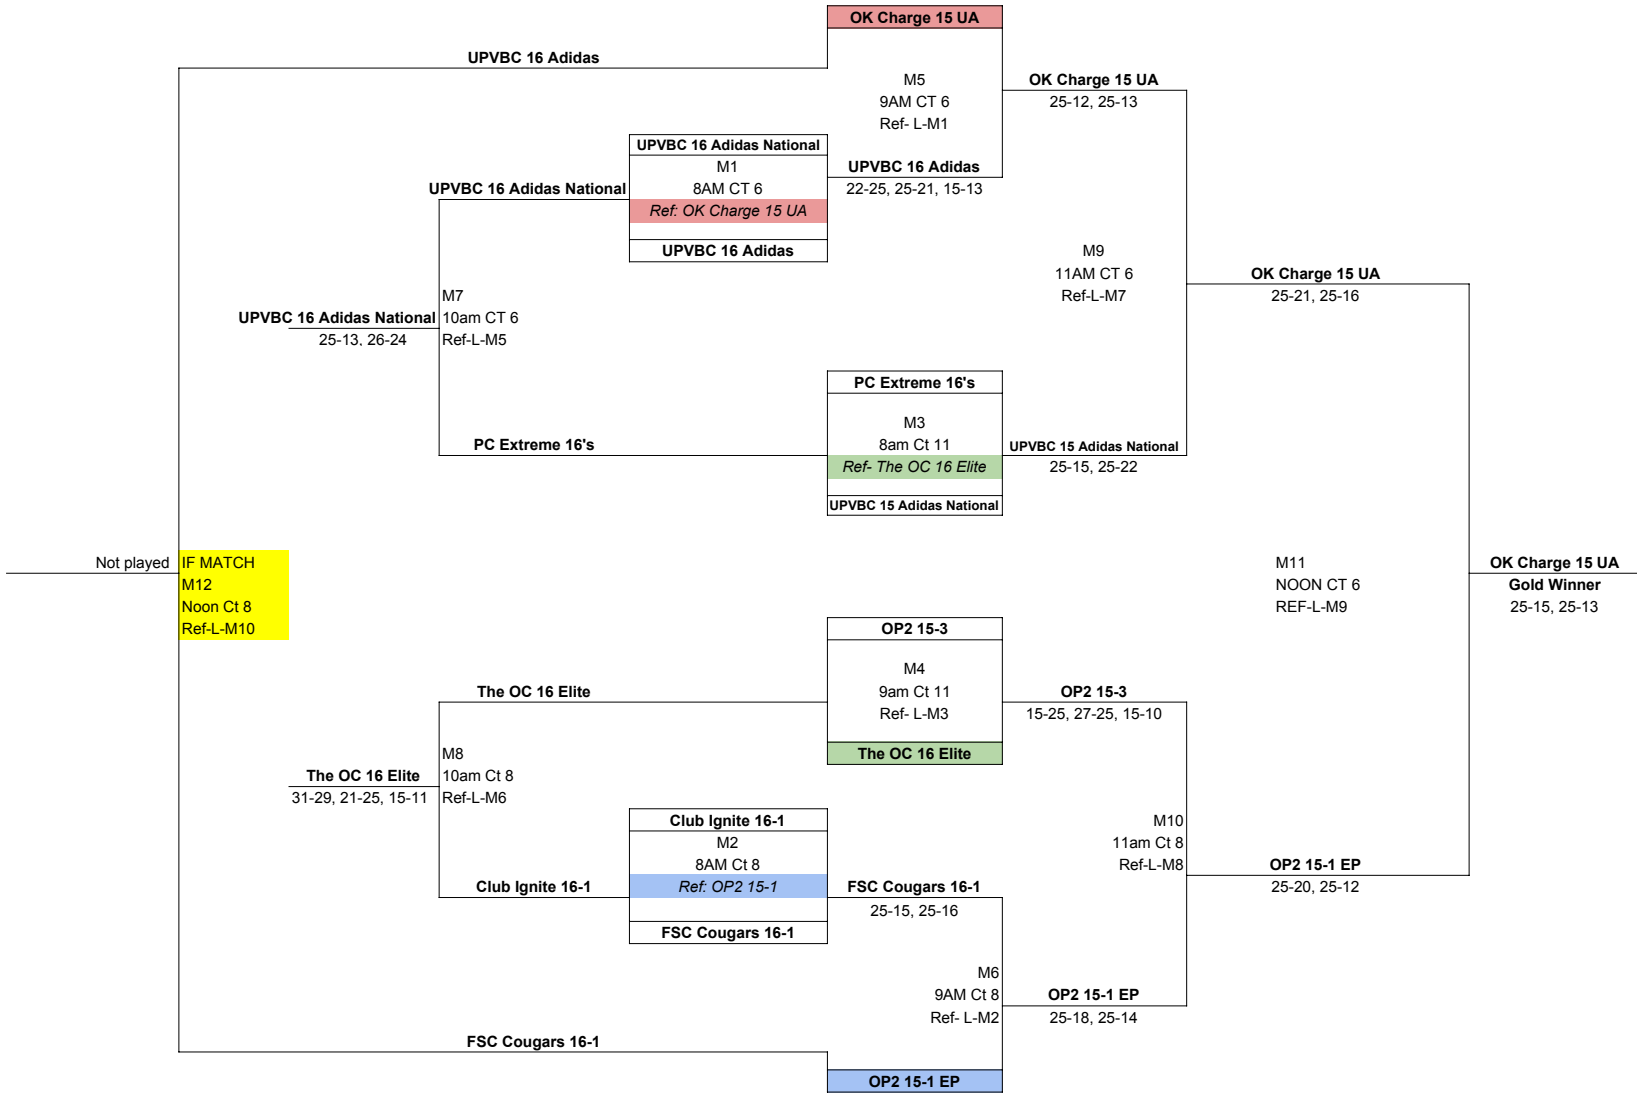

**16's Gold Bracket - Court 6, 8 & 11 at Titan- 8 a.m. Start
10 Teams**

IF MATCH: MATCH IS ONLY PLAYED IF 3rd POOL A LOSES
 Losing team typically Refs next match
 Means Ref match before yours
 Winning teams might have to Ref Sunday

**16's Silver Bracket - Court 6 & 7 at Titan 1 p.m. Start
7 Teams**

Losing team typically Refs next match
Means Ref match before yours