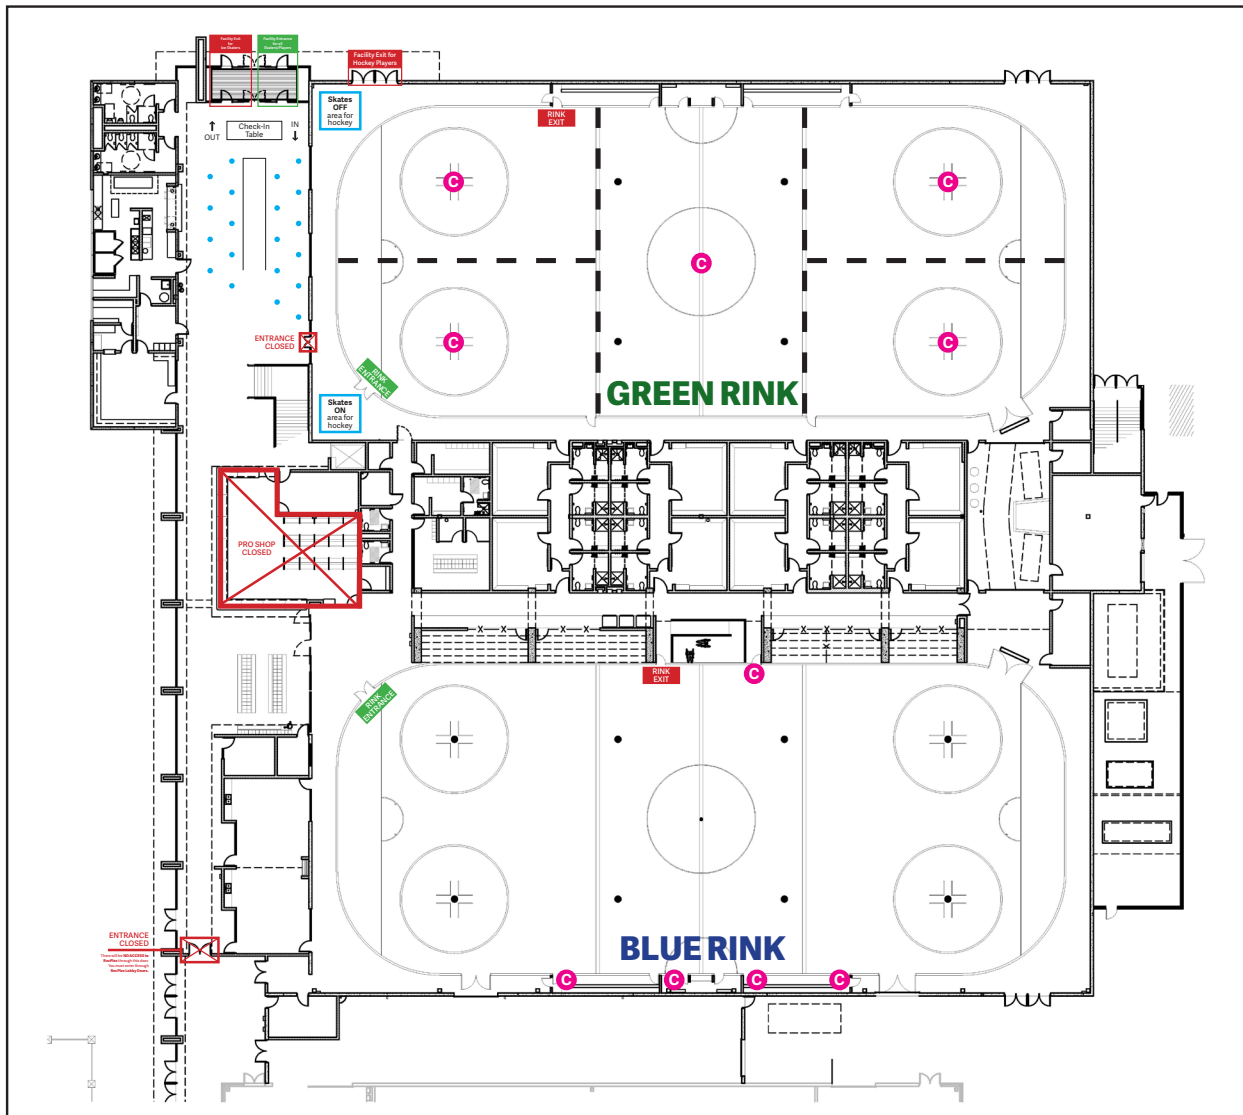

ICE ARENA MAP

Please review map locations/descriptions before arriving.

LEGEND

- | | |
|---|---|
|  Changing stations |  Coaches |
|  Doors to enter rink |  Location to take skates OFF |
|  Doors to exit rink |  Location to put skates ON |
|  Entrance closed, do not enter | |

GUIDELINES

1. Check-in at main table before entering facility.
2. No parents or spectators permitted in the facility.
3. Limit gear to essentials & use changing stations.
4. Follow enter/exit locations.
5. No access to RecPlex via Ice Rinks.
6. Ice Arena Mezzanine is closed.
7. Ice GS Desk/Pro Shop closed.
8. Green Rink participants exit facility thru Green Rink EM doors
9. Blue Rink participants exit facility thru left side main doors