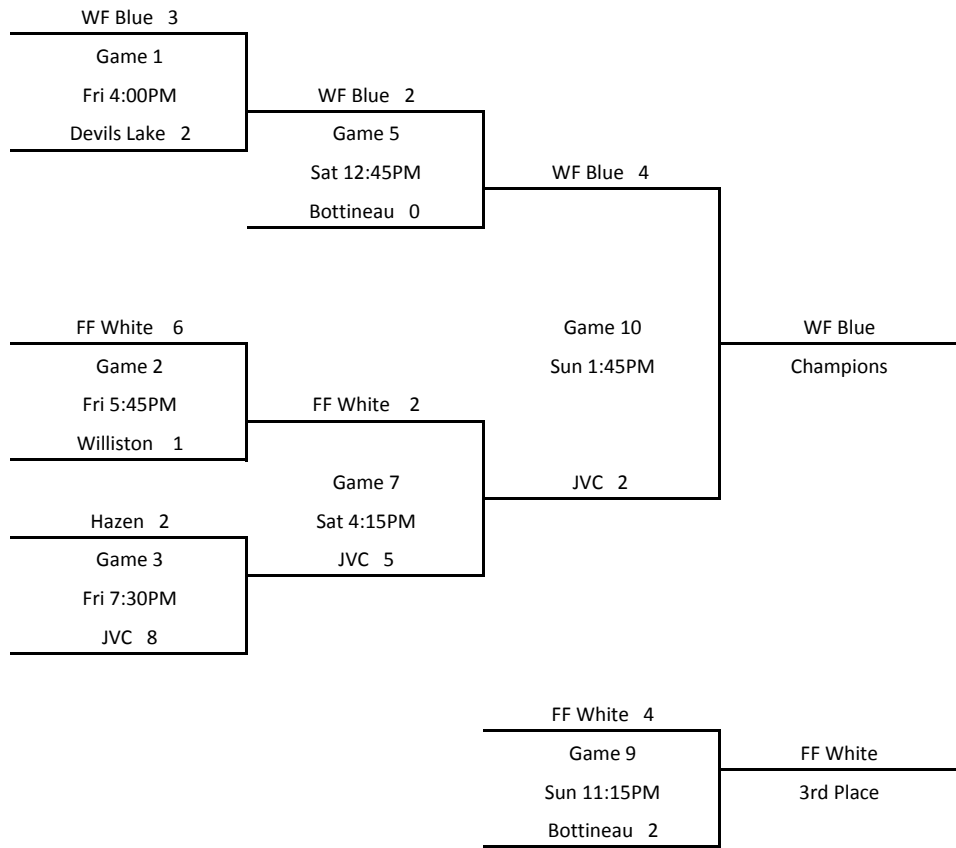

Bantam B1 Silver Devils Lake ND

Losers of games 1,2, and 3 move to pool play below

Scores in ()

GM 4 DL(1) vs Williston(3) Sat 11:00AM

GM6 Hazen(5) vs DL(4) Sat 6:00PM

GM 8 Williston(6) vs Hazen(2) Sun 9:30AM