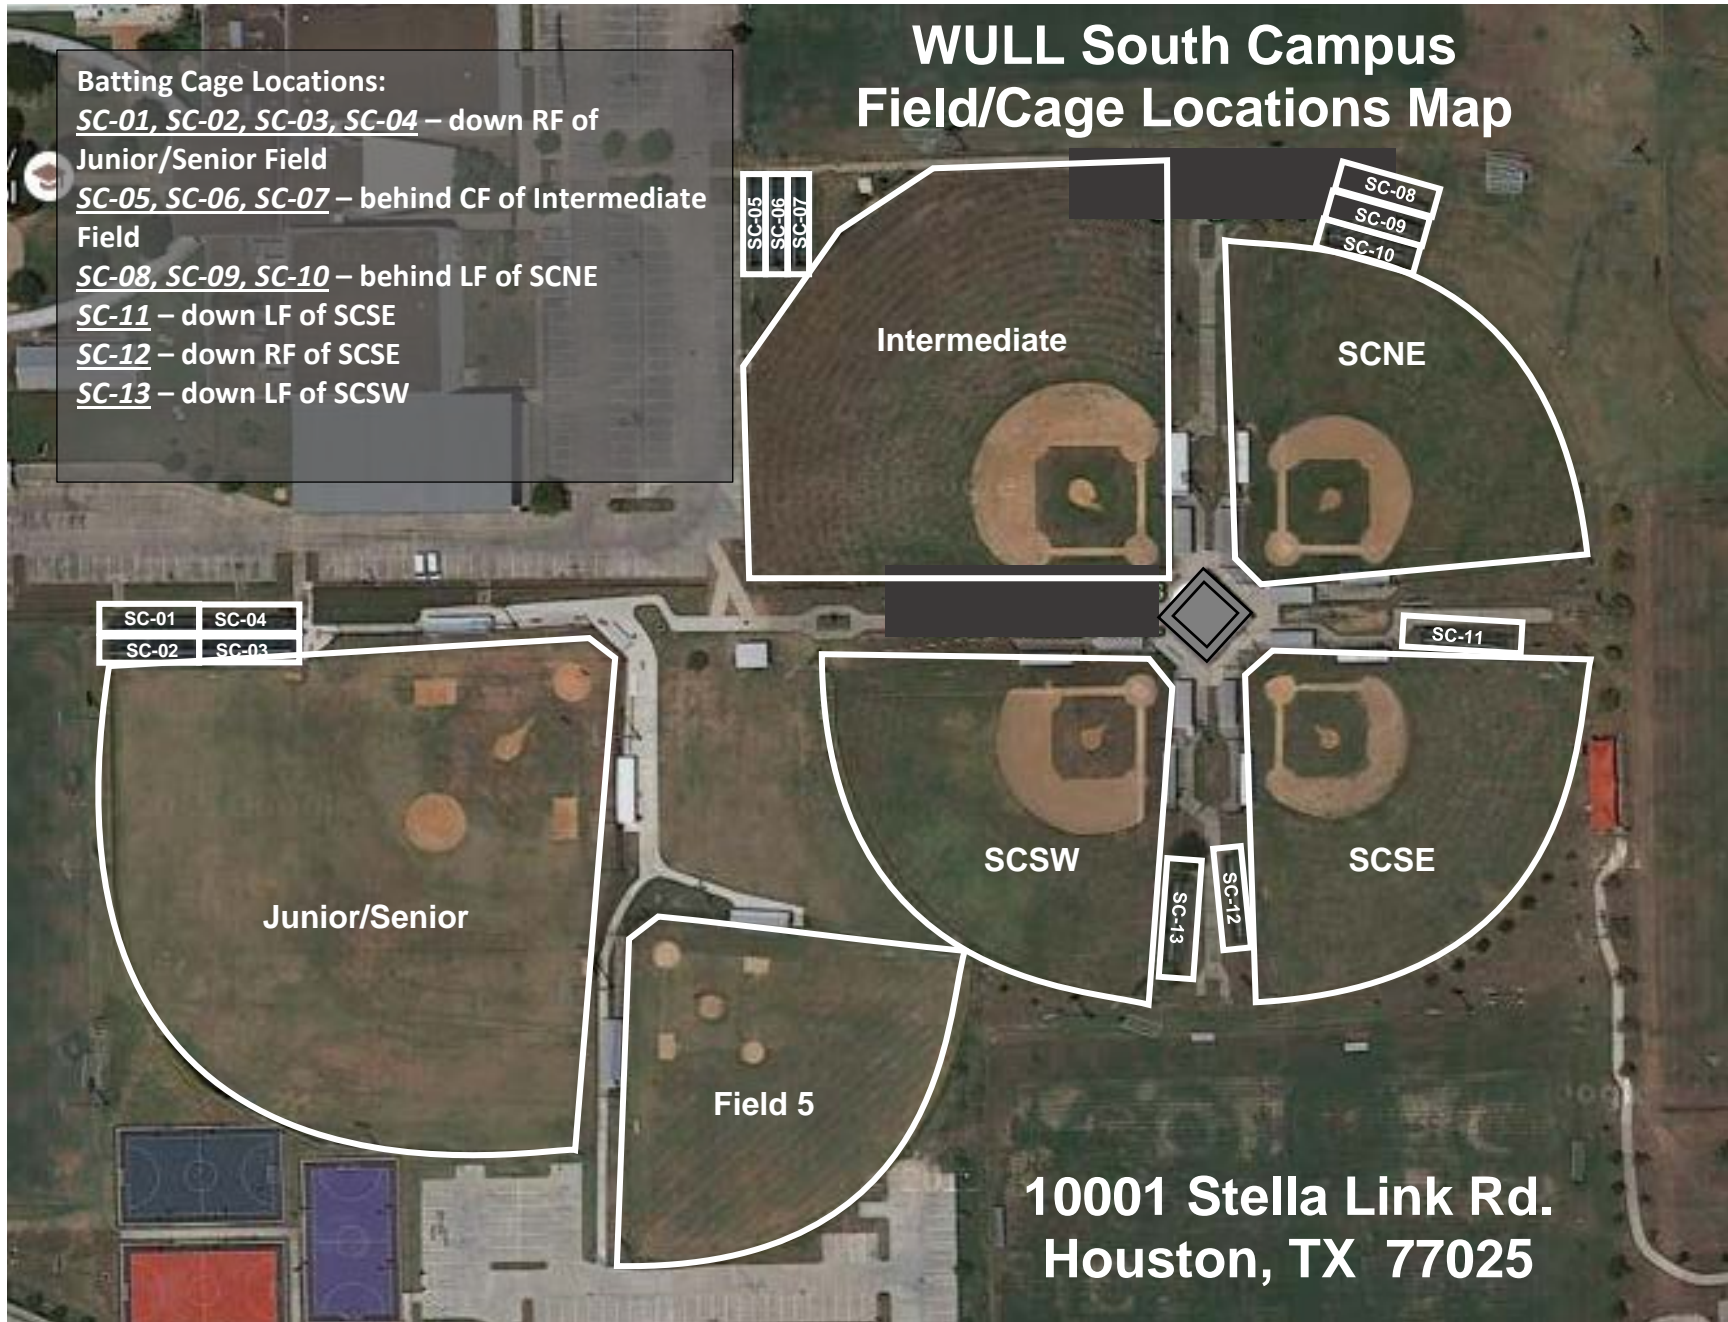

WULL South Campus Field/Cage Locations Map

Batting Cage Locations:

SC-01, SC-02, SC-03, SC-04 – down RF of Junior/Senior Field

SC-05, SC-06, SC-07 – behind CF of Intermediate Field

SC-08, SC-09, SC-10 – behind LF of SCNE

SC-11 – down LF of SCSE

SC-12 – down RF of SCSE

SC-13 – down LF of SCSW

SC-13 – down LF of SCSW

SC-05
SC-06
SC-07

SC-08
SC-09
SC-10

SC-01 SC-04
SC-02 SC-03

SC-11

SC-12
SC-13

Intermediate

SCNE

Junior/Senior

SCSW

SCSE

Field 5

10001 Stella Link Rd.
Houston, TX 77025

WULL Main Campus Field/Cage Locations Map

Auden St
Auden St
Auden St
Auden St
Auden St
Blvd

The Dugout

Threet

Threet Cage

PeeWee

PW Cage

Wallin Cage