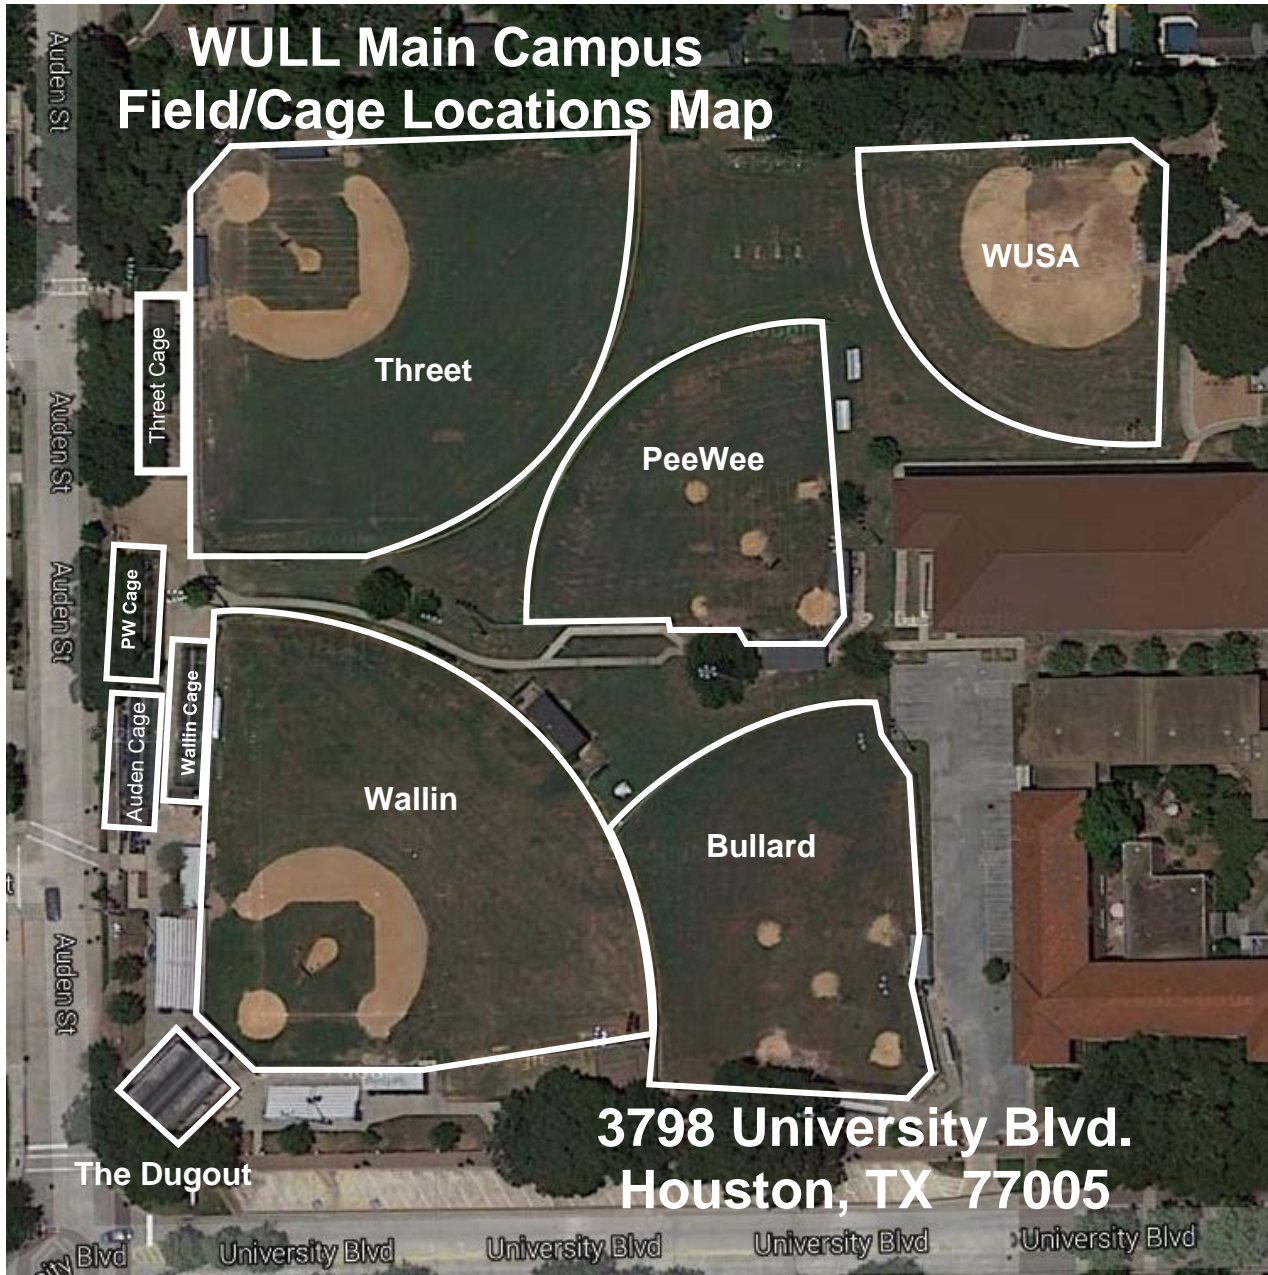

WULL South Campus Field/Cage Locations Map

Batting Cage Locations:

SC-01, SC-02, SC-03, SC-04 – down RF of Junior/Senior Field

SC-05, SC-06, SC-07 – behind CF of Intermediate Field

SC-08, SC-09, SC-10 – behind LF of SCNE

SC-11 – down LF of SCSE

SC-12 – down RF of SCSE

SC-13 – down LF of SCSW

SC-13 – down LF of SCSW

SC-05
SC-06
SC-07

SC-08
SC-09
SC-10

SC-01 SC-04
SC-02 SC-03

SC-11

SC-12
SC-13

Intermediate

SCNE

Junior/Senior

SCSW

SCSE

Field 5

10001 Stella Link Rd.
Houston, TX 77025

WULL Main Campus Field/Cage Locations Map

Auden St
Auden St
Auden St
Auden St
Auden St
Blvd

The Dugout

Threet

Threet Cage

PeeWee

PW Cage

Wallin Cage