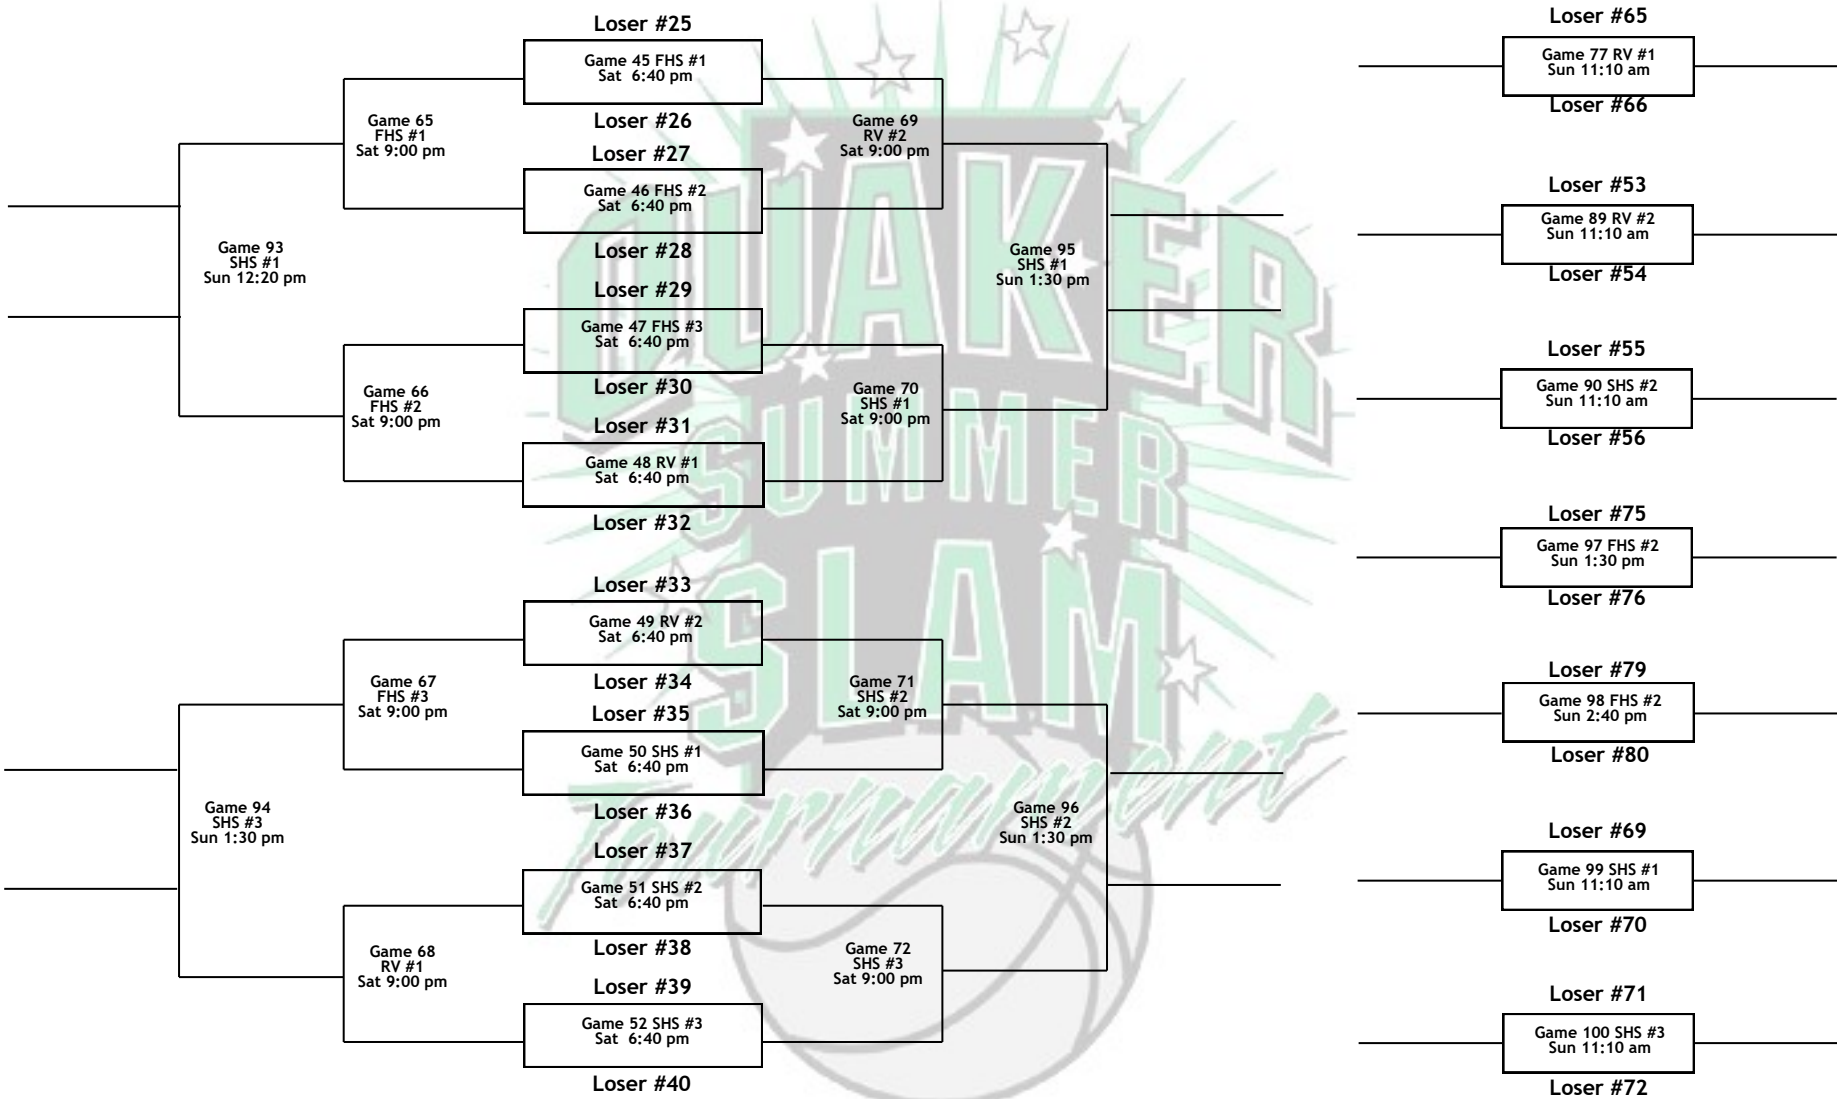

Franklin High School

FHS – Franklin HS

RV – Rainier Vista B&G

SHS – Sammamish HS

Franklin High School

FHS – Franklin HS

RV – Rainier Vista B&G

SHS – Sammamish HS