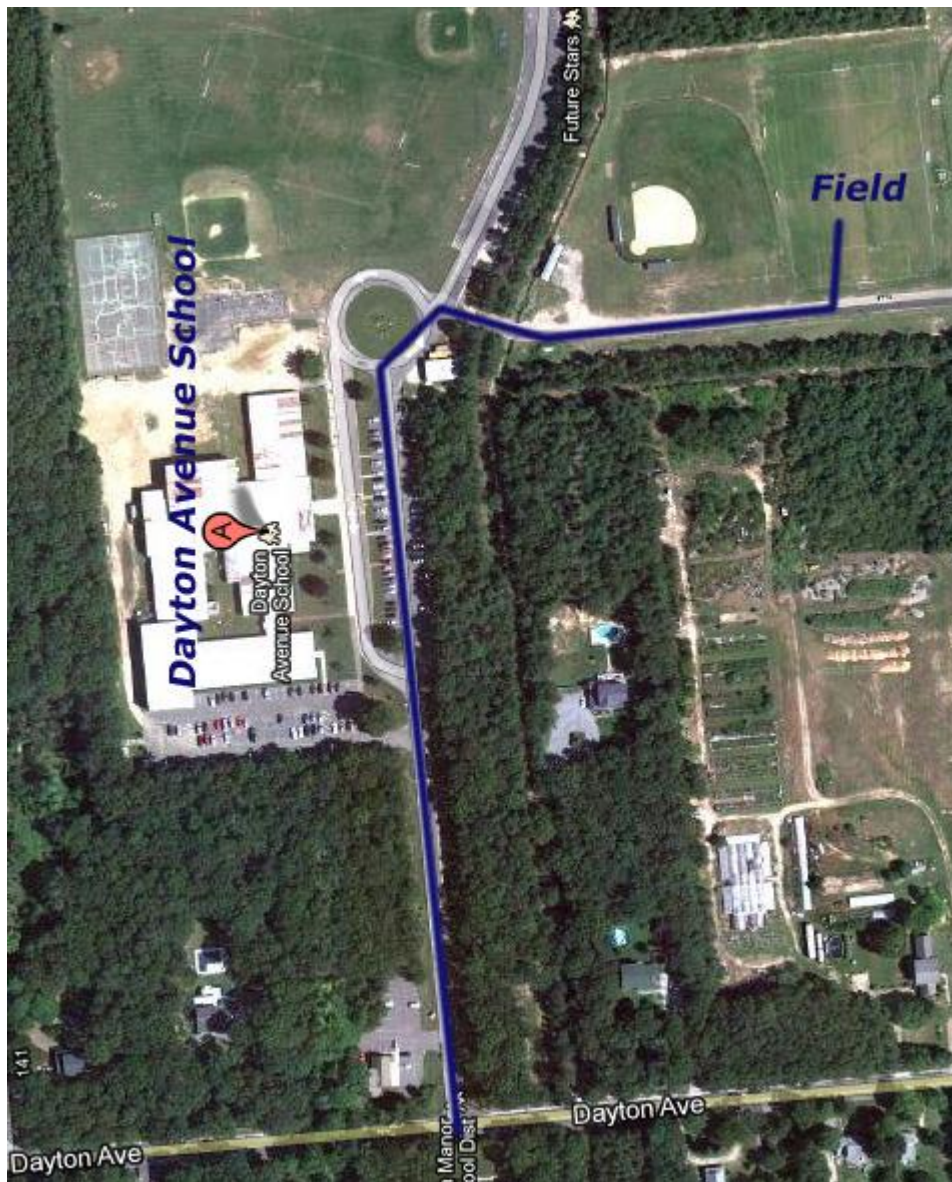

Manorville Soccer - Club Uniform

Dayton Avenue School – High School Shot Put Field

Dayton Avenue School Address

151 Dayton Avenue
Manorville, NY 11949

IMPORTANT: To get to the field, walk through the gate to the right of the traffic circle

Dayton Avenue School (Written Directions)

Long Island Expressway

1. Long Island Expressway to EXIT 69 head SOUTH on WADING RIVER RD
2. Take approx 1/4 a mile to traffic light
3. At traffic light Turn RIGHT onto SOUTH ST
4. Proceed on SOUTH ST approx 1/2 a mile to DAYTON AVE and make a LEFT
5. Take DAYTON AVE approx 1/2 a mile to Dayton Ave School
6. Turn LEFT into Dayton Ave school
7. Walk through the gate on the right (just past circle)

Sunrise Highway

1. Sunrise Highway to EXIT 59, head NORTH on WADING RIVER RD
2. Take WADING RIVER RD approx. two miles to traffic light
3. At traffic light turn LEFT onto SOUTH ST
4. Proceed on South St approx. 1/2 a mile to DAYTON AVE and make a LEFT
5. Take DAYTON AVE approx.1/2 a mile to Dayton Ave school
6. Turn LEFT into Dayton Ave school
7. Walk through the gate on the right (just past circle)