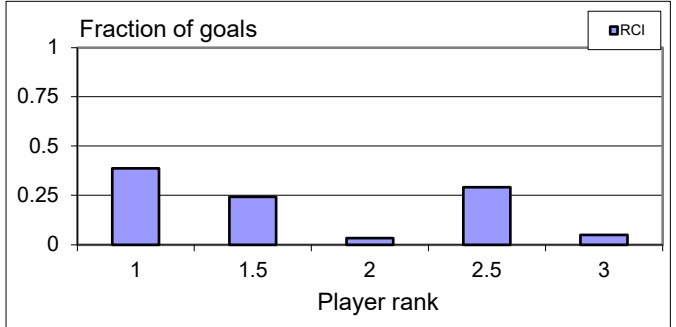

*Games = Total number of possible games played starting in September 2006 including games played as a substitute.

Goals by Ranking

Summer 2025

July 25, 2025

Goals are normalized by the number of players at each rank level.