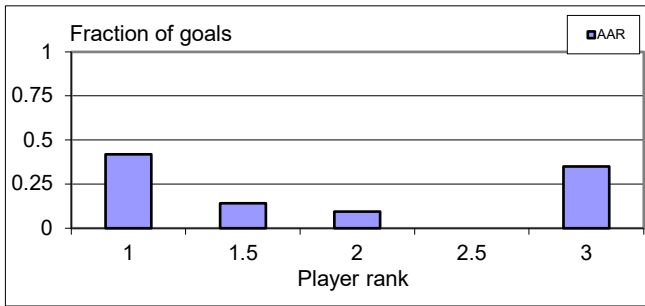

Player points since 2006

Summer 2025

July 25, 2025

Name	Games	Goals	Asists	Points/Game	Name	Games	Goals	Asists	Points/Game	Name	Games	Goals	Asists	Points/Game
Ahlquist S.	193	59	84	0.74	Gilson T.	535	133	183	0.59	Nesbitt R.	169	16	45	0.36
Baalrud S.	30	17	10	0.90	Grant J.	172	9	40	0.28	Nilsson J.	128	96	83	1.40
Ball S.	219	272	168	2.01	Grantham L.	832	403	418	0.99	O'Brien C.	387	45	161	0.53
Barden A.	34	2	3	0.15	Greene S.	363	0	0	0.00	O'Brien M.	368	312	308	1.68
Barnes J.	673	0	14	0.02	Gregory A.	712	127	209	0.47	Opsahl Jeff	403	195	214	1.01
Barnes P.	902	216	365	0.64	Gregory E.	303	59	102	0.53	Oxender A.	167	88	76	0.98
Barry J.	39	11	21	0.82	Hall E.	263	164	136	1.14	Parks C.	139	0	6	0.04
Bartolacci A.	47	20	12	0.68	Hattie M.	7	3	10	1.86	Paterson A.	260	33	73	0.41
Blackburn R.	304	77	99	0.58	Heald D.	214	13	43	0.26	Pawlowski B.	228	82	62	0.63
Bogard S.	787	246	281	0.67	Hescheles D.	229	86	70	0.68	Peal D.	455	41	95	0.30
Bonkowski C.	94	80	68	1.57	Holmstrom E.	320	196	138	1.04	Perkins T.	227	123	106	1.01
Boutin J.	708	176	258	0.61	Hula A.	86	5	10	0.17	Perry B.	563	295	403	1.24
Carlson C.	218	174	126	1.38	Huntzicker D.	354	445	271	2.02	Peterson S.	357	148	188	0.94
Church M.	232	64	94	0.68	Hutton C.	228	48	56	0.46	Pokorney M.	801	590	456	1.31
Ciatti A.	112	0	0	0.00	Ideson R.	6	2	4	1.00	Porter J.	172	142	88	1.34
Cieciak C.	425	1	8	0.02	Jefferson D.	162	87	61	0.91	Reinholt S.	637	70	158	0.36
Clavier A.	320	136	149	0.89	Jilek J.	48	28	23	1.06	Reyes P.	610	146	169	0.52
Copp A.	385	22	150	0.45	Joffe Bryan	51	15	18	0.65	Roberts J.	453	94	187	0.62
Crawford M.	184	81	85	0.90	Joffe E.	436	417	252	1.53	Rouse C.	185	12	40	0.28
Crichton J.	779	250	282	0.68	Joffe M.	432	232	300	1.23	Sarosi M.	759	175	222	0.52
Daum K.	31	0	0	0.00	Johnson A.	750	15	148	0.22	Schroeder D.	593	2	6	0.01
DeWolfe S.	858	72	197	0.31	Kessler S.	369	71	90	0.44	Schueler D.	592	86	206	0.49
DeWolfe T.	408	164	181	0.85	Klempay T.	7	2	5	1.00	Stefan A.	404	57	74	0.32
Dickinson G.	117	75	51	1.08	Kless J.	482	74	125	0.41	Stevens D.	184	151	116	1.45
Dillen K.	75	14	22	0.48	Kroll J.	856	442	435	1.02	Stoller C.	167	0	0	0.00
Edwards S.	209	28	66	0.45	Langrock E.	69	12	20	0.46	Talusan P.	128	21	20	0.32
Ellies B.	293	105	102	0.71	Larson E.	158	75	80	0.98	Teeter J.	156	17	40	0.37
Erps R.	337	29	70	0.29	Lobdell G.	332	57	90	0.44	Udager A.	92	27	42	0.75
Erps S.	760	647	486	1.49	Lynn K.	49	6	5	0.22	Vaughn C.	294	133	112	0.83
Fisher J.	717	13	155	0.23	Macgillivray C.	640	79	167	0.38	Verburg A.	195	0	0	0.00
Fitzpatrick M.	474	245	209	0.96	Maltese C.	68	60	37	1.43	Waltz S.	191	54	44	0.51
Forward J.	681	238	310	0.80	McBride R.	169	51	62	0.67	Weiler C.	135	73	67	1.04
Foster D.	499	331	252	1.17	McClelland J.	861	108	290	0.46	Weiler M.	53	0	0	0.00
Foster M.	477	40	93	0.28	Milliken S.	140	15	14	0.21	Wells S.	164	92	62	0.94
Frantzeskakis P.	717	83	225	0.43	Montalban A.	67	44	52	1.43	Wilkins F.	148	20	26	0.31
Frusti P.	194	181	118	1.54	Nalepa A.	203	27	61	0.43	Wilson Ken	335	64	90	0.46
Gal J.	160	207	143	2.19	Navarre G.	605	163	174	0.56					

*Games = Total number of possible games played starting in September 2006 including games played as a substitute.

Goals by Ranking

Summer 2025

July 25, 2025

Goals are normalized by the number of players at each rank level.