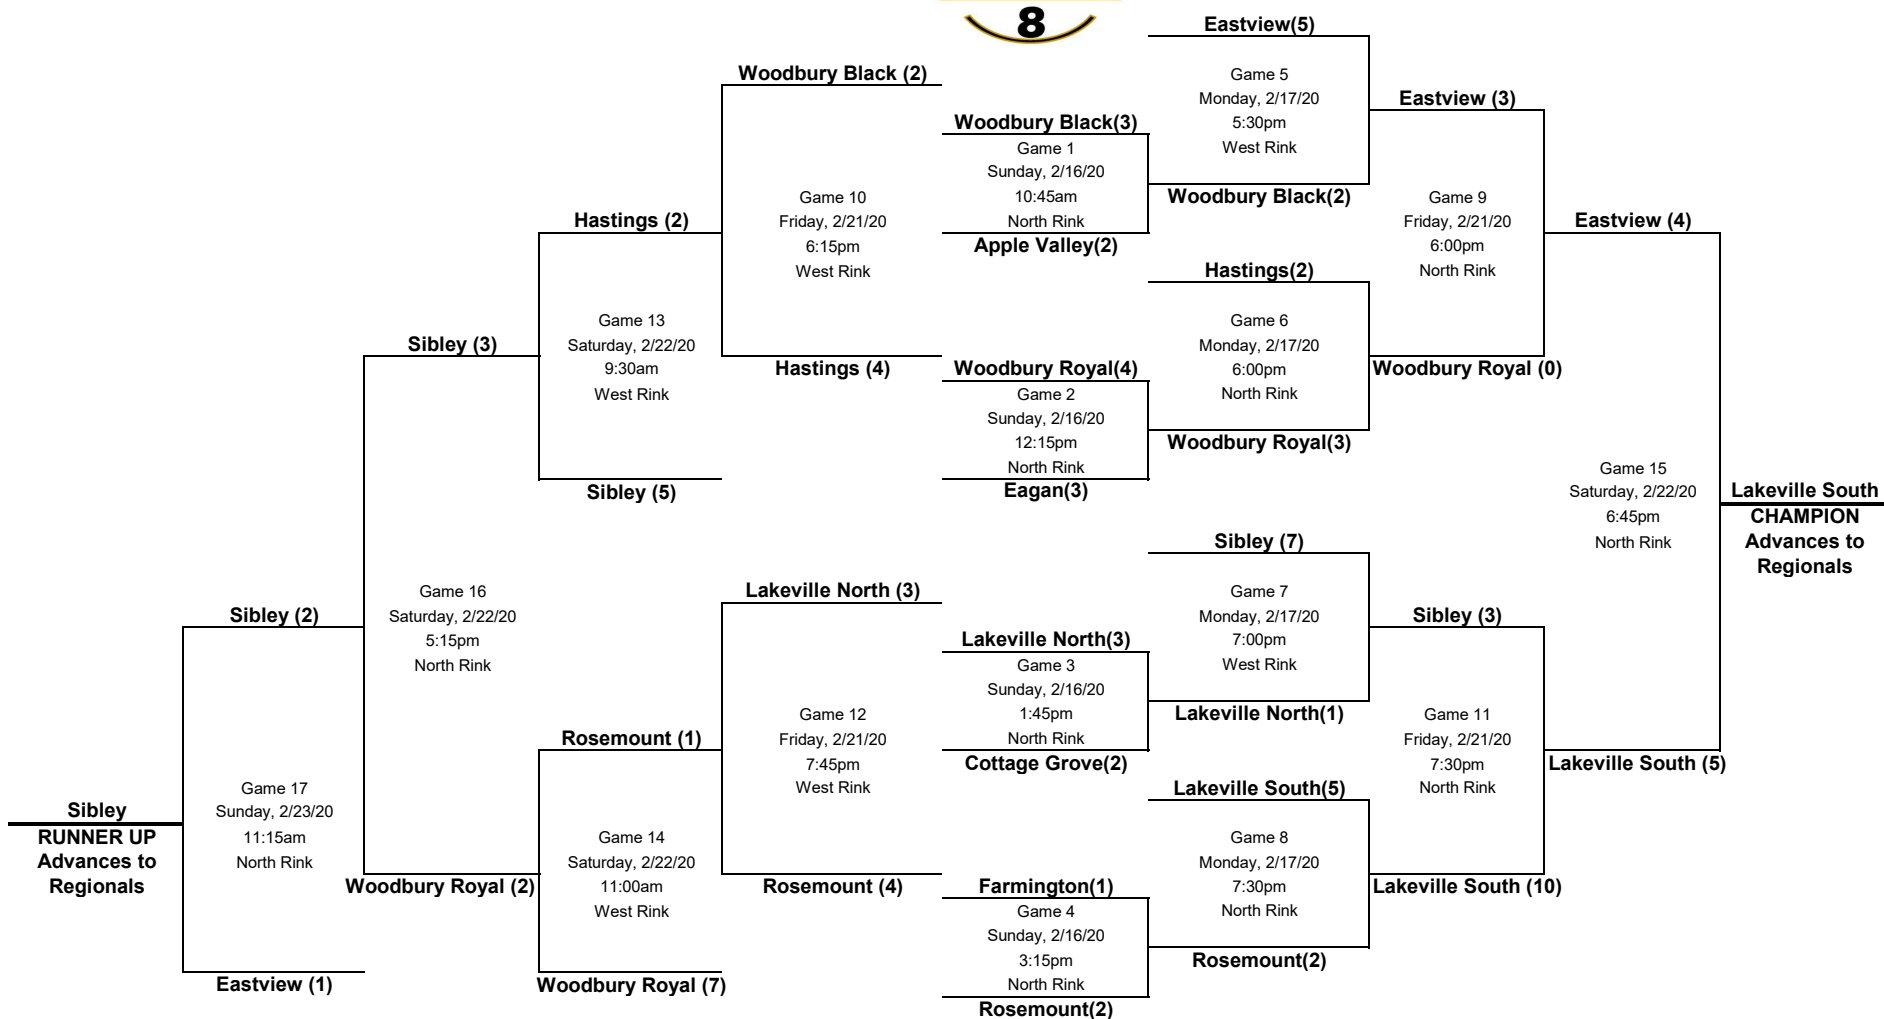

"B1" BANTAM DISTRICT PLAYOFFS 2020

Cottage Grove Ice Arena

Revised: 2-23-20

February 16 - 23, 2020

TOP SEED OF EACH PAIRING IS HOME TEAM

Home Team Wears White

Champion and Runner-up Advance to East Regionals